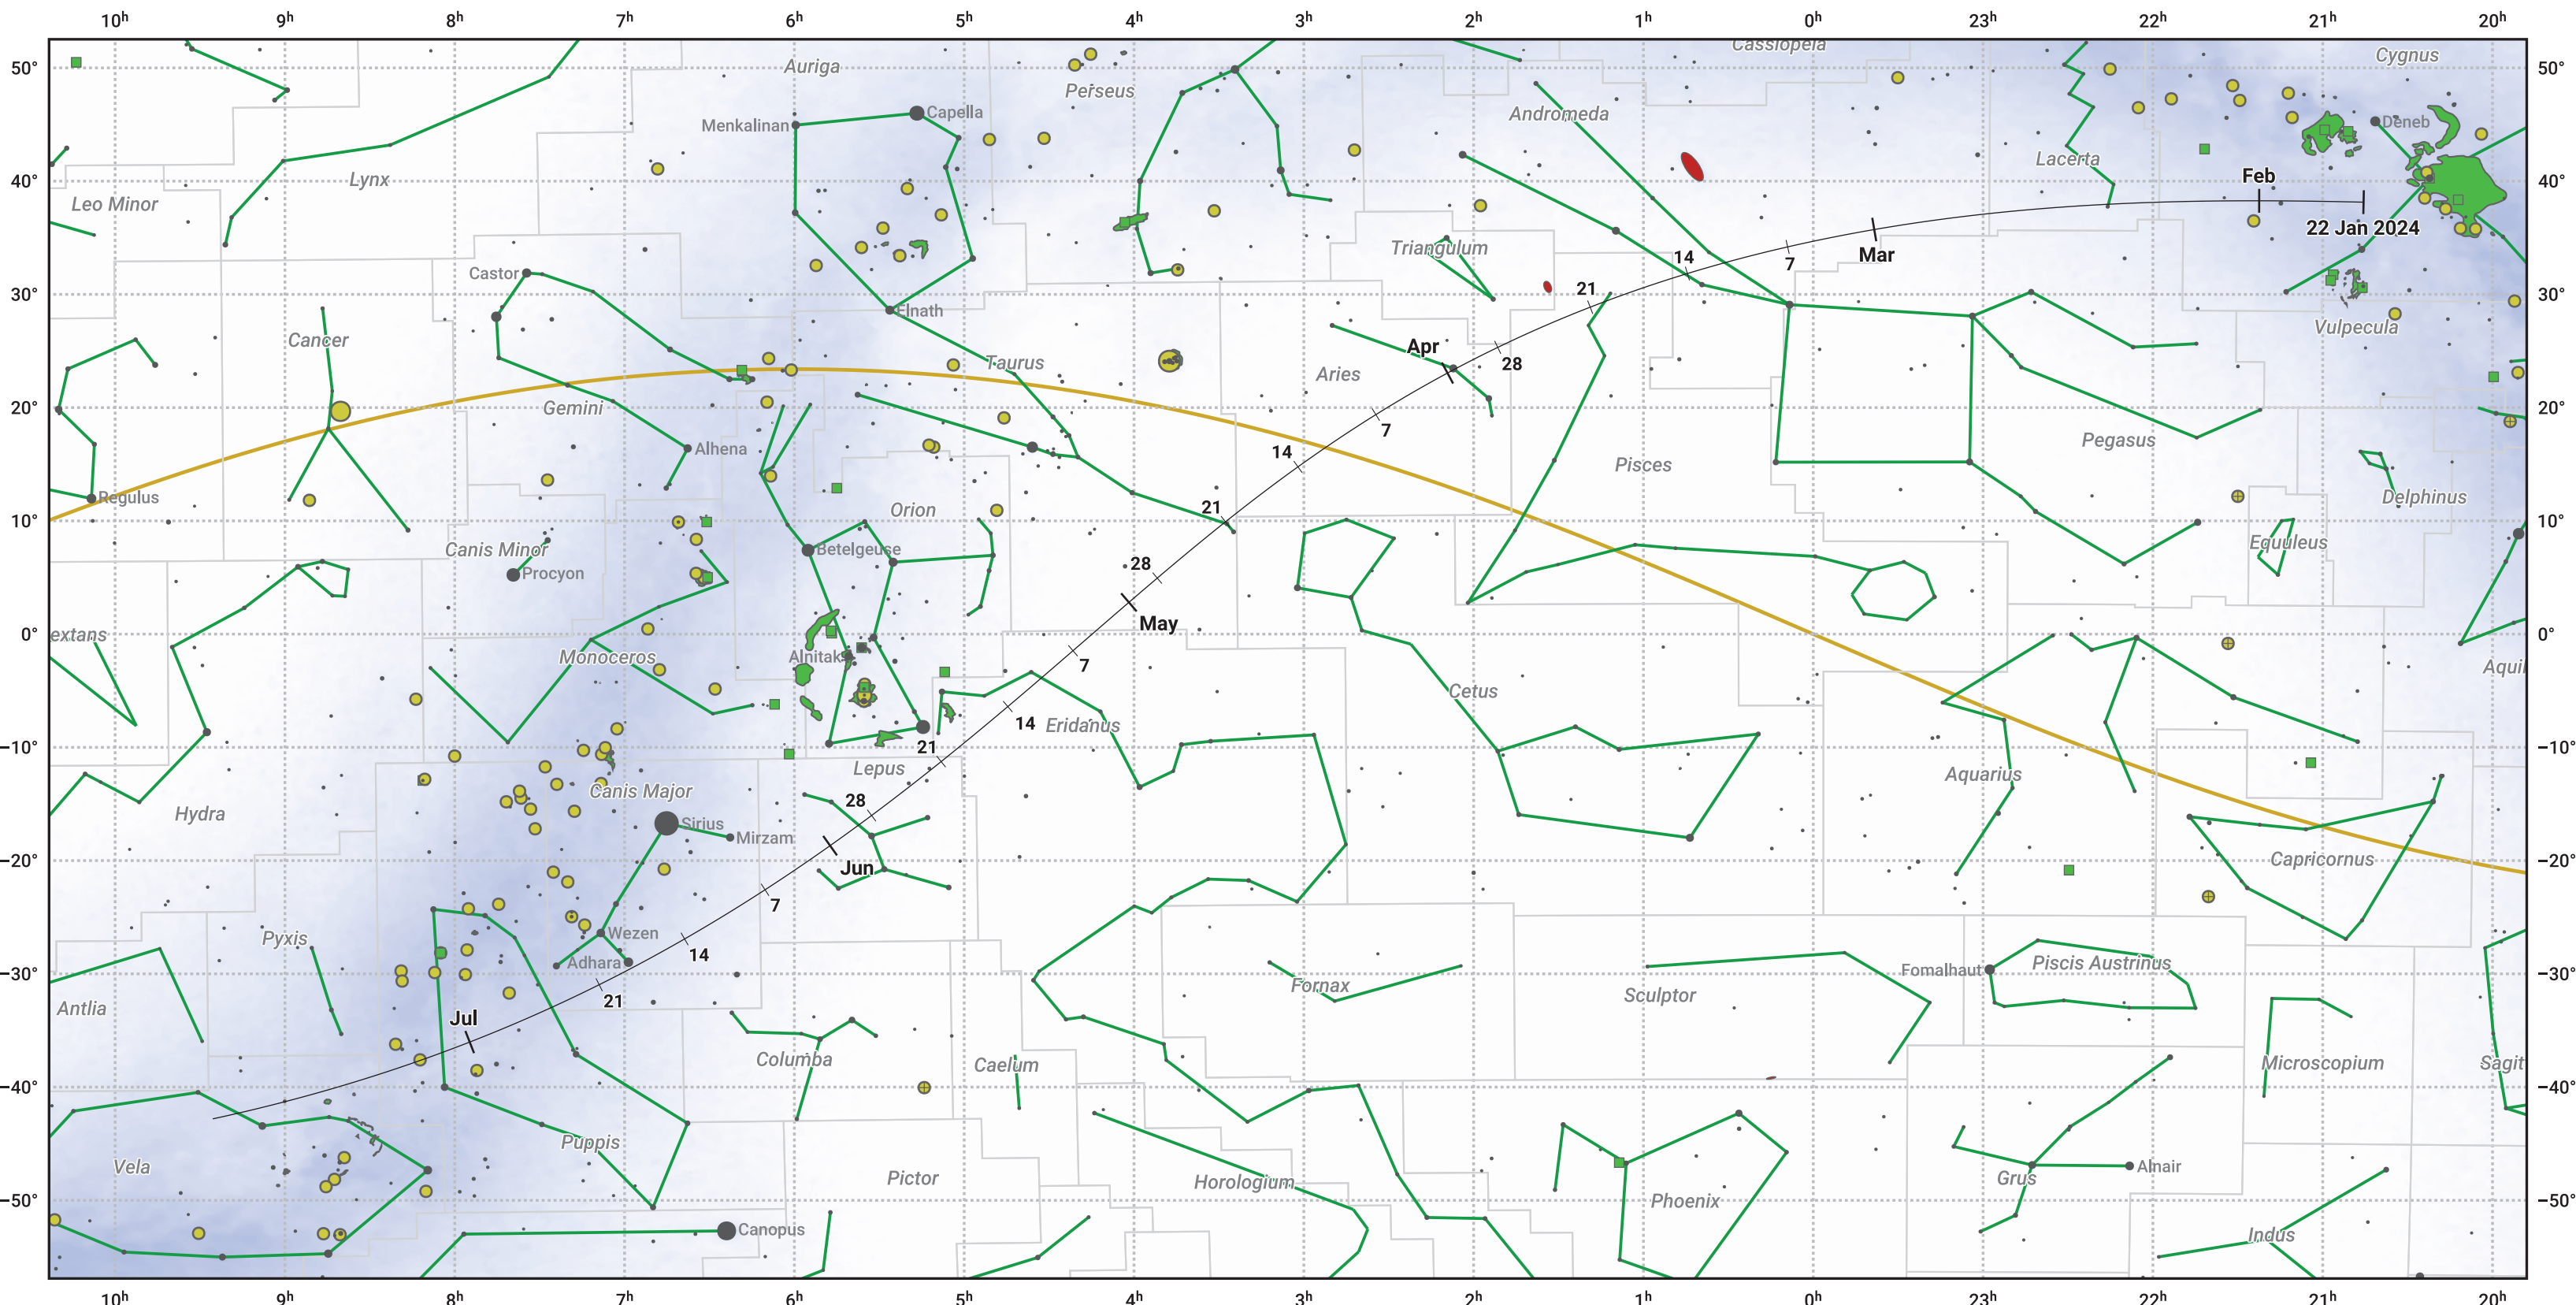

The path of 12P/Pons-Brooks starting on 22 Jan 2024

© Dominic Ford 2011–2024. Date markers placed at midnight UTC. Downloaded from <https://in-the-sky.org>

Magnitude scale: ● 5.0 ● 4.0 ● 3.0 ● 2.0 ● 1.0 ● 0.0 ● -1.0 ● -2.0

— Ecliptic Plane

- Galaxy
- Bright nebula
- Open cluster
- ⊕ Globular cluster

Date	Mag
2024 Feb 12	7.9
2024 Mar 1	6.9
2024 Mar 2	6.9
2024 Mar 22	5.8
2024 May 1	4.9
2024 Jun 13	6.8
2024 Jul 1	7.7
2024 Jul 3	7.8