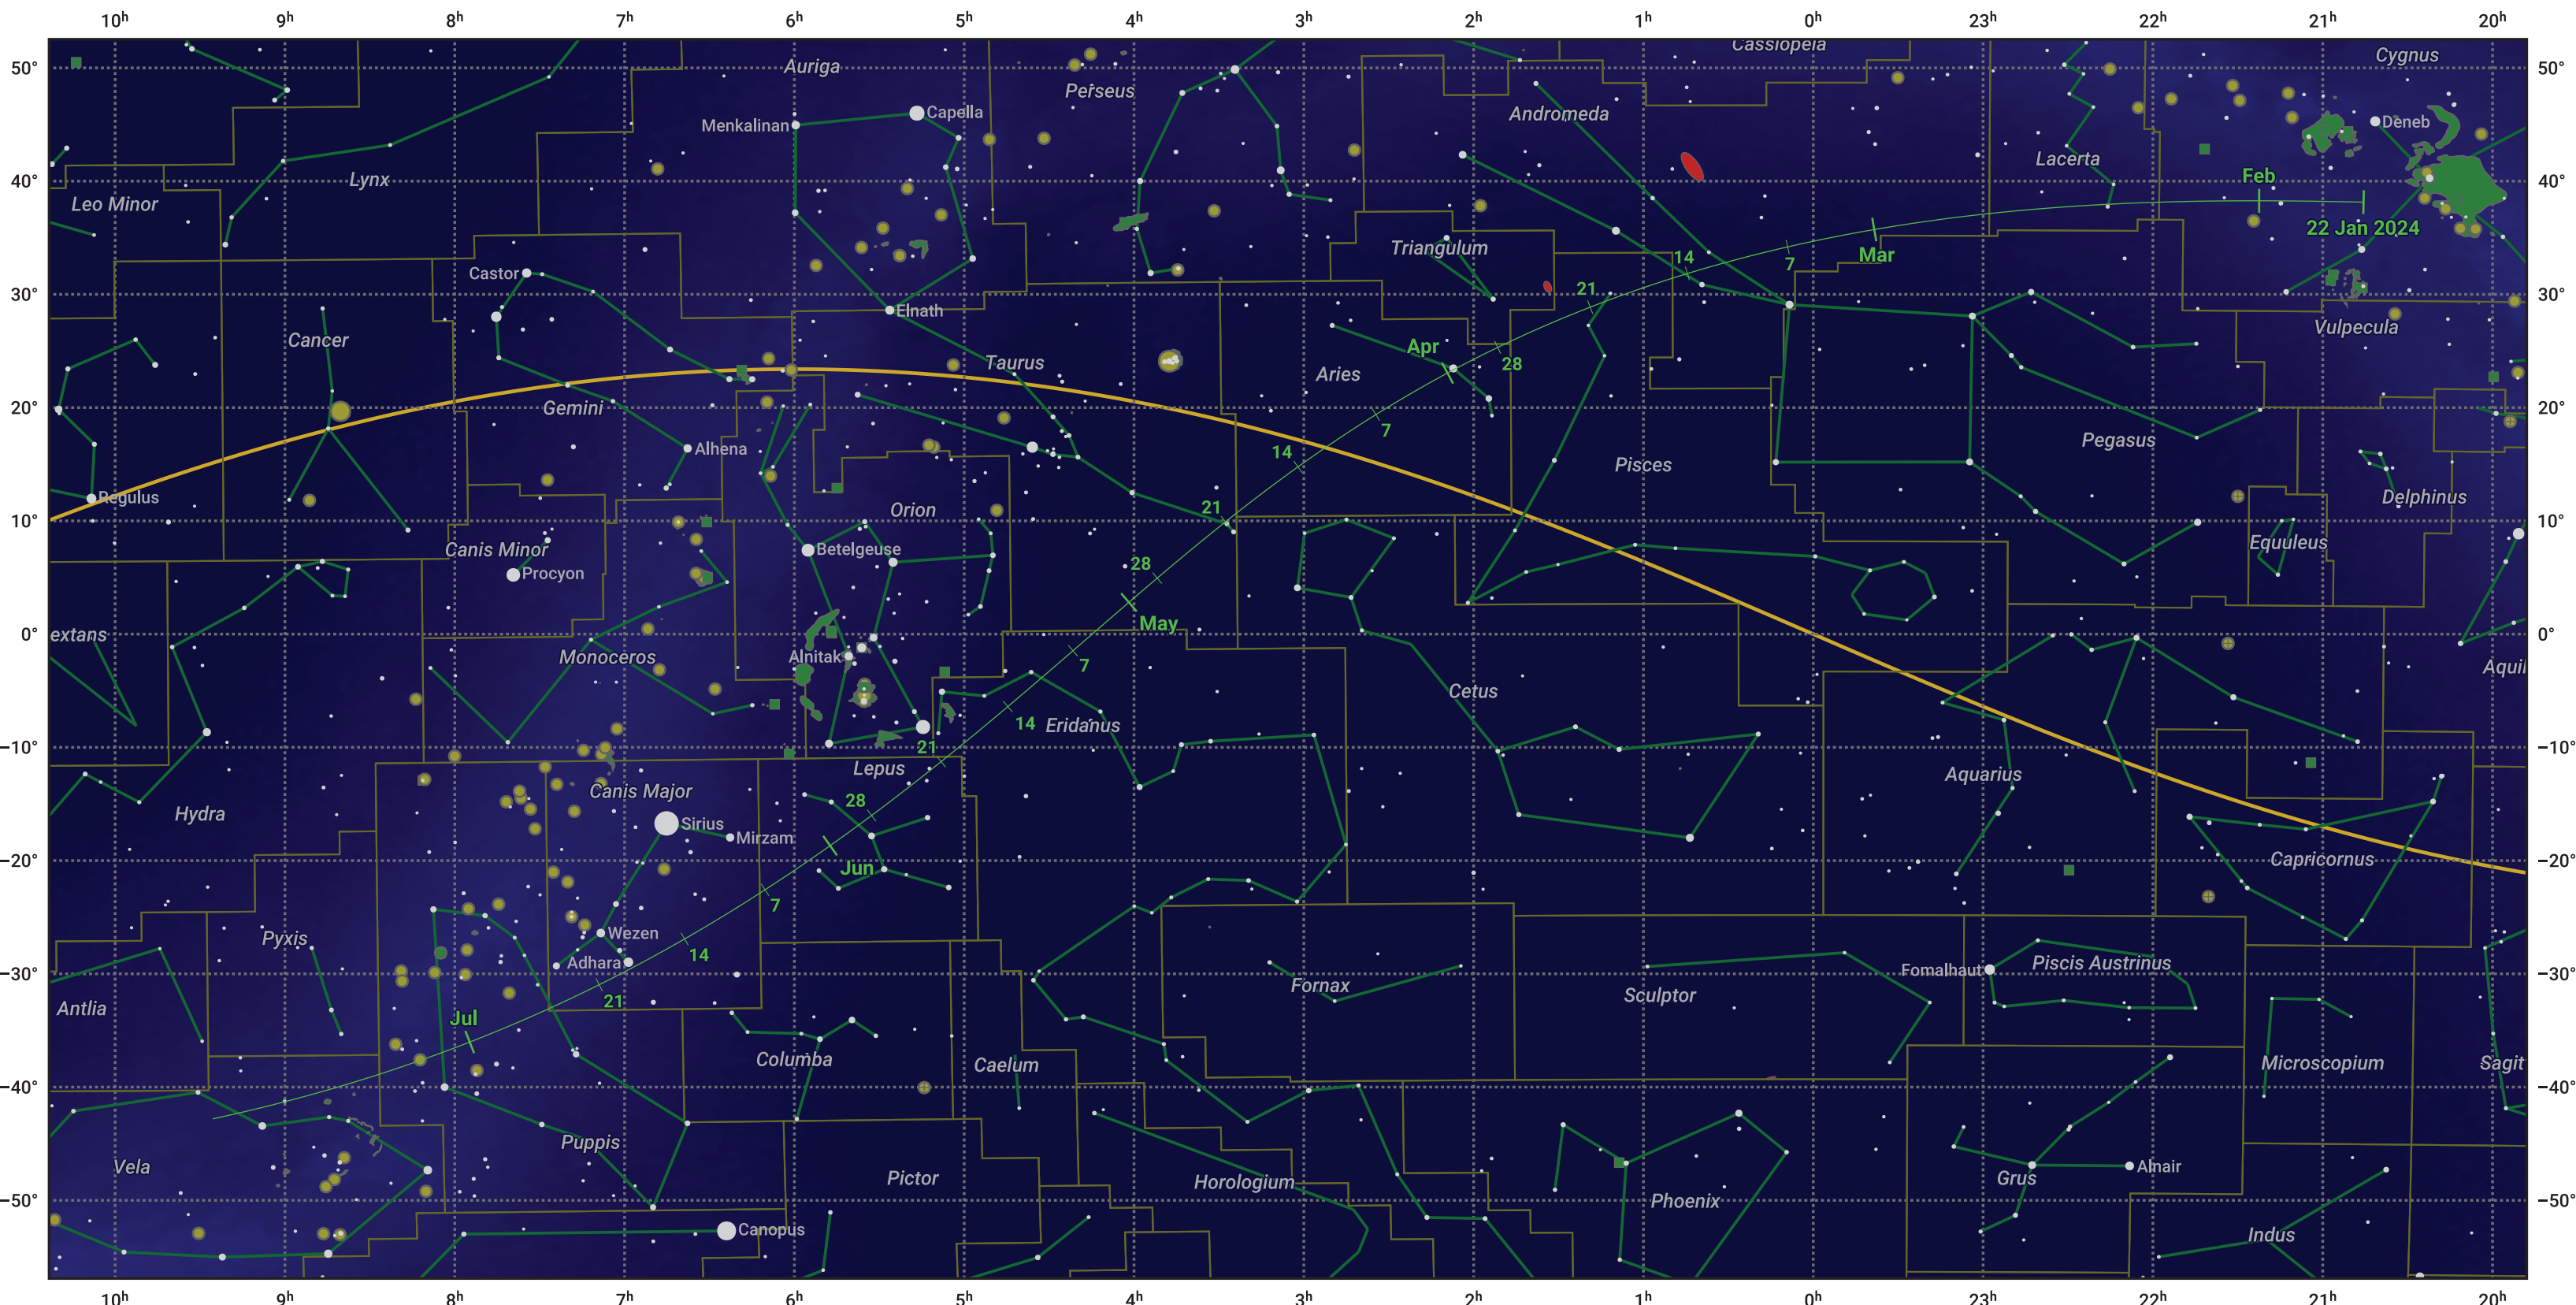

# The path of 12P/Pons-Brooks starting on 22 Jan 2024

© Dominic Ford 2011–2024. Date markers placed at midnight UTC. Downloaded from <https://in-the-sky.org>

Magnitude scale:  -5.0  -4.0  -3.0  -2.0  -1.0  -2.0

Ecliptic Plane

- Galaxy
- Bright nebula
- Open cluster
- + Globular cluster

Date	Mag
2024 Feb 12	7.9
2024 Mar 1	6.9
2024 Mar 2	6.9
2024 Mar 22	5.8
2024 May 1	4.9
2024 Jun 13	6.8
2024 Jul 1	7.7
2024 Jul 3	7.8