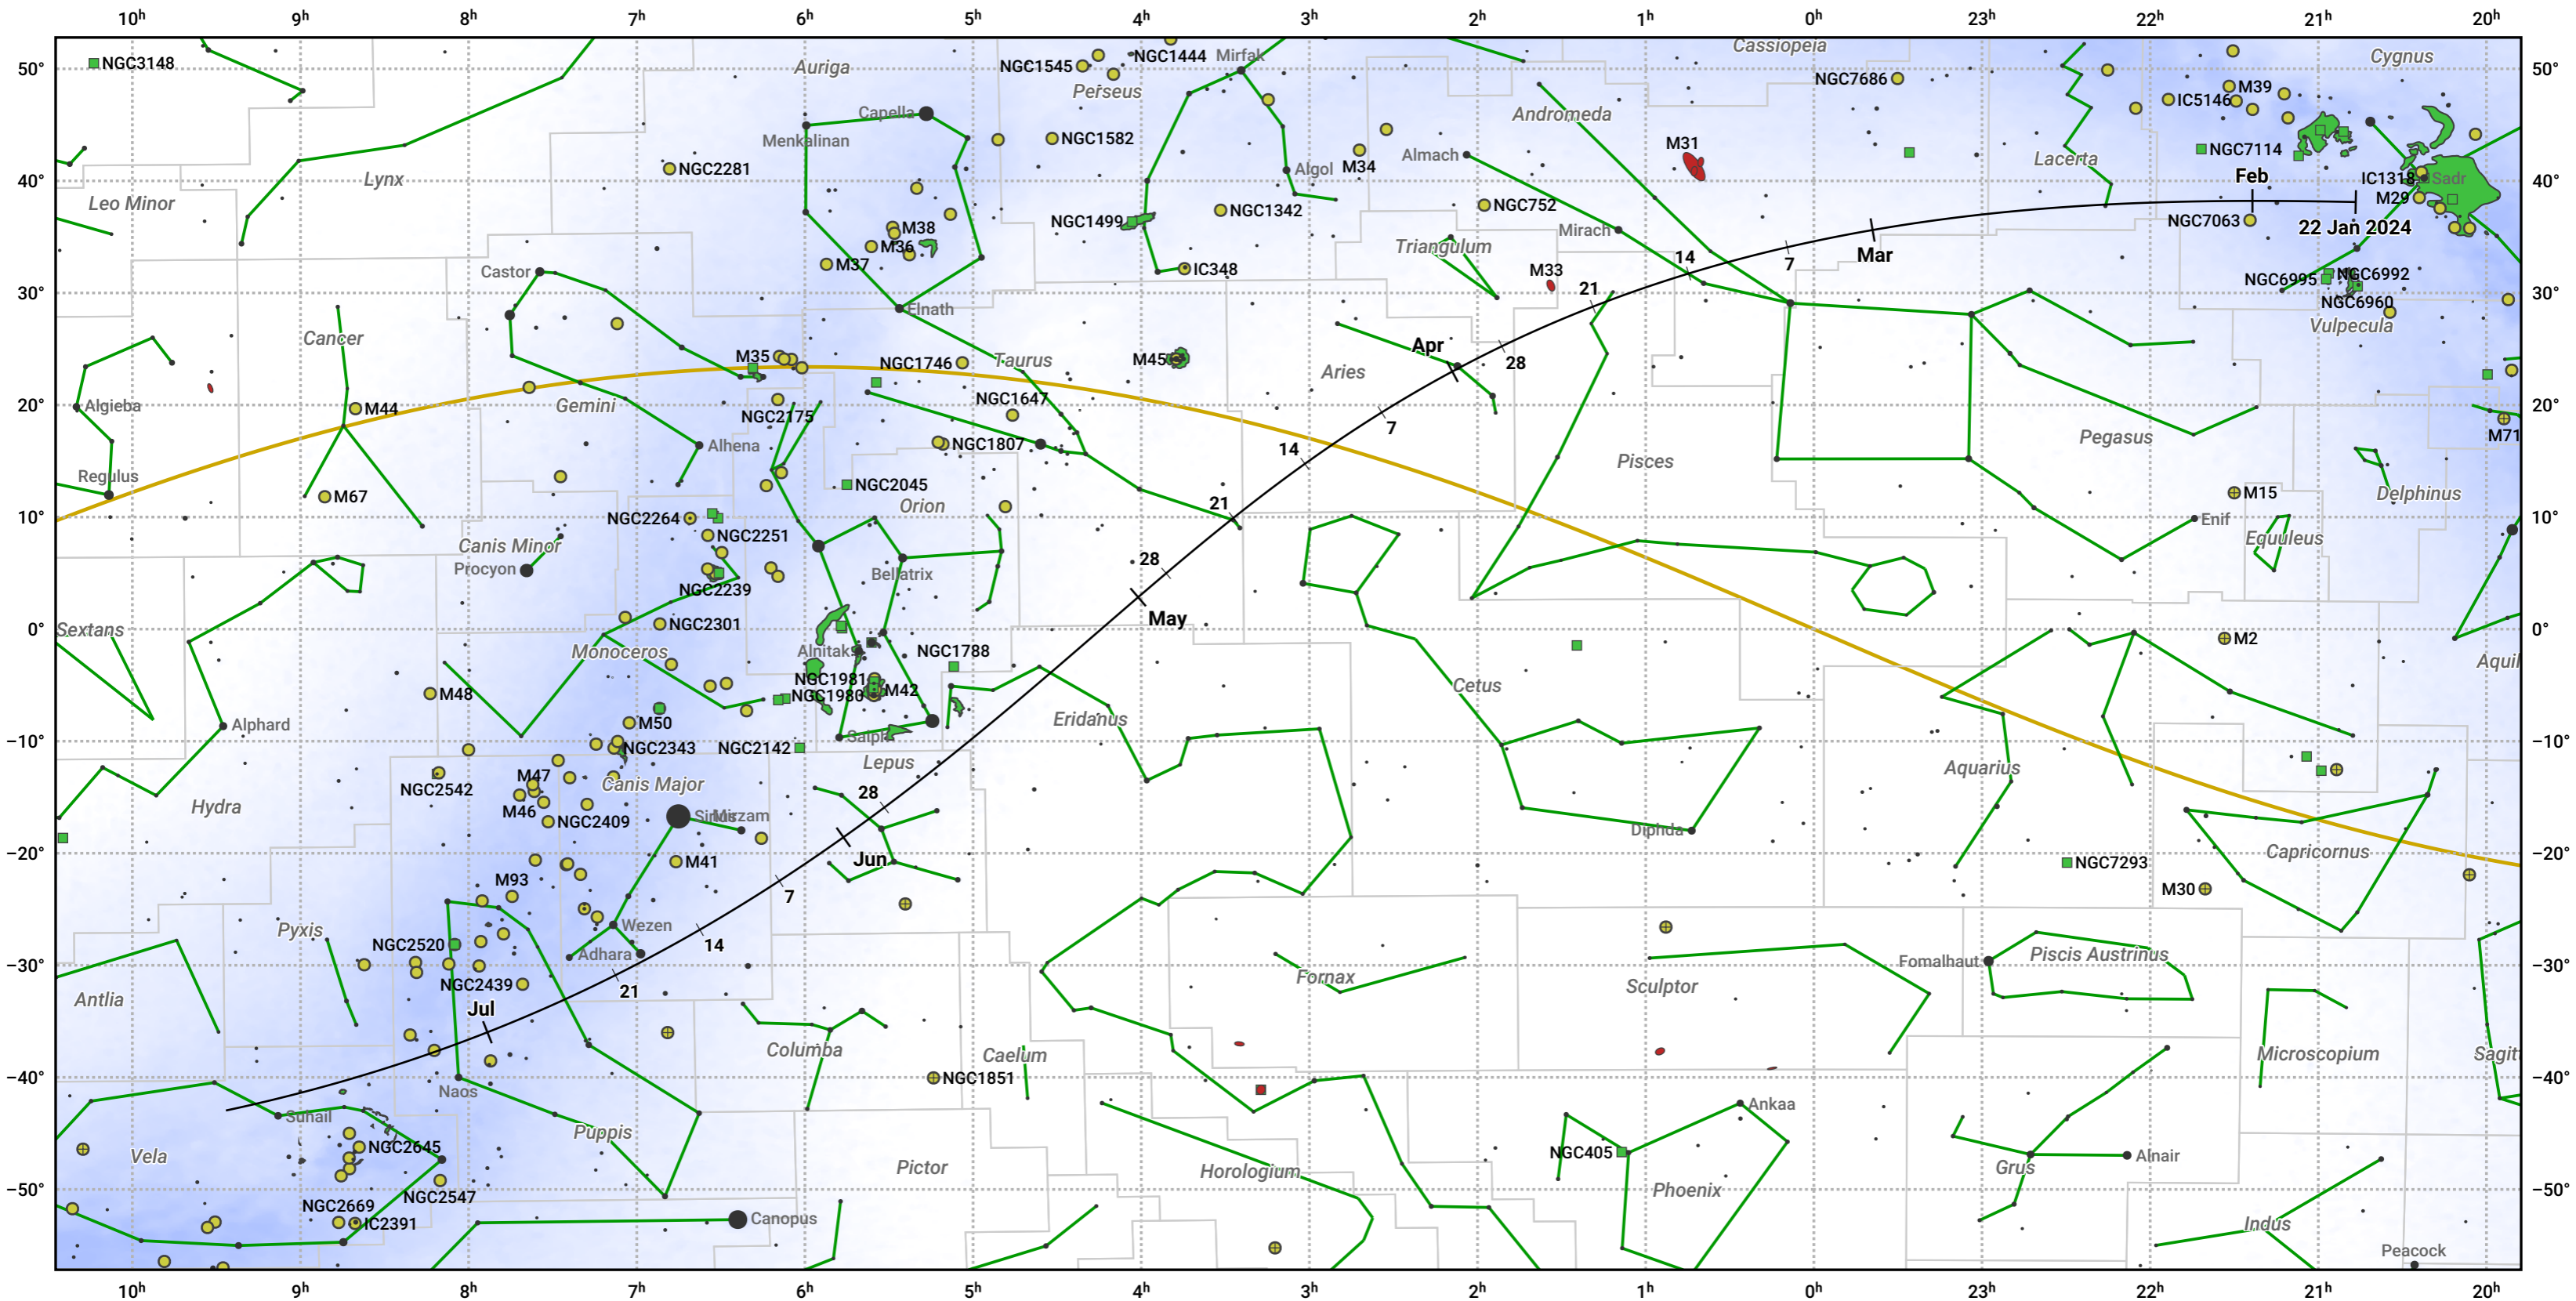

The path of 12P/Pons-Brooks starting on 22 Jan 2024

© Dominic Ford 2011–2024. Date markers placed at midnight UTC. Downloaded from <https://in-the-sky.org>

Magnitude scale: -5.0 -4.0 -3.0 -2.0 -1.0 -2.0

— Ecliptic Plane

■ Galaxy
 ■ Bright nebula
 ● Open cluster
 ⊕ Globular cluster

Date	Mag
2024 Feb 15	7.8
2024 Mar 1	7.1
2024 Mar 8	6.8
2024 Mar 31	5.8
2024 May 1	5.4
2024 Jun 8	6.8
2024 Jul 1	7.8