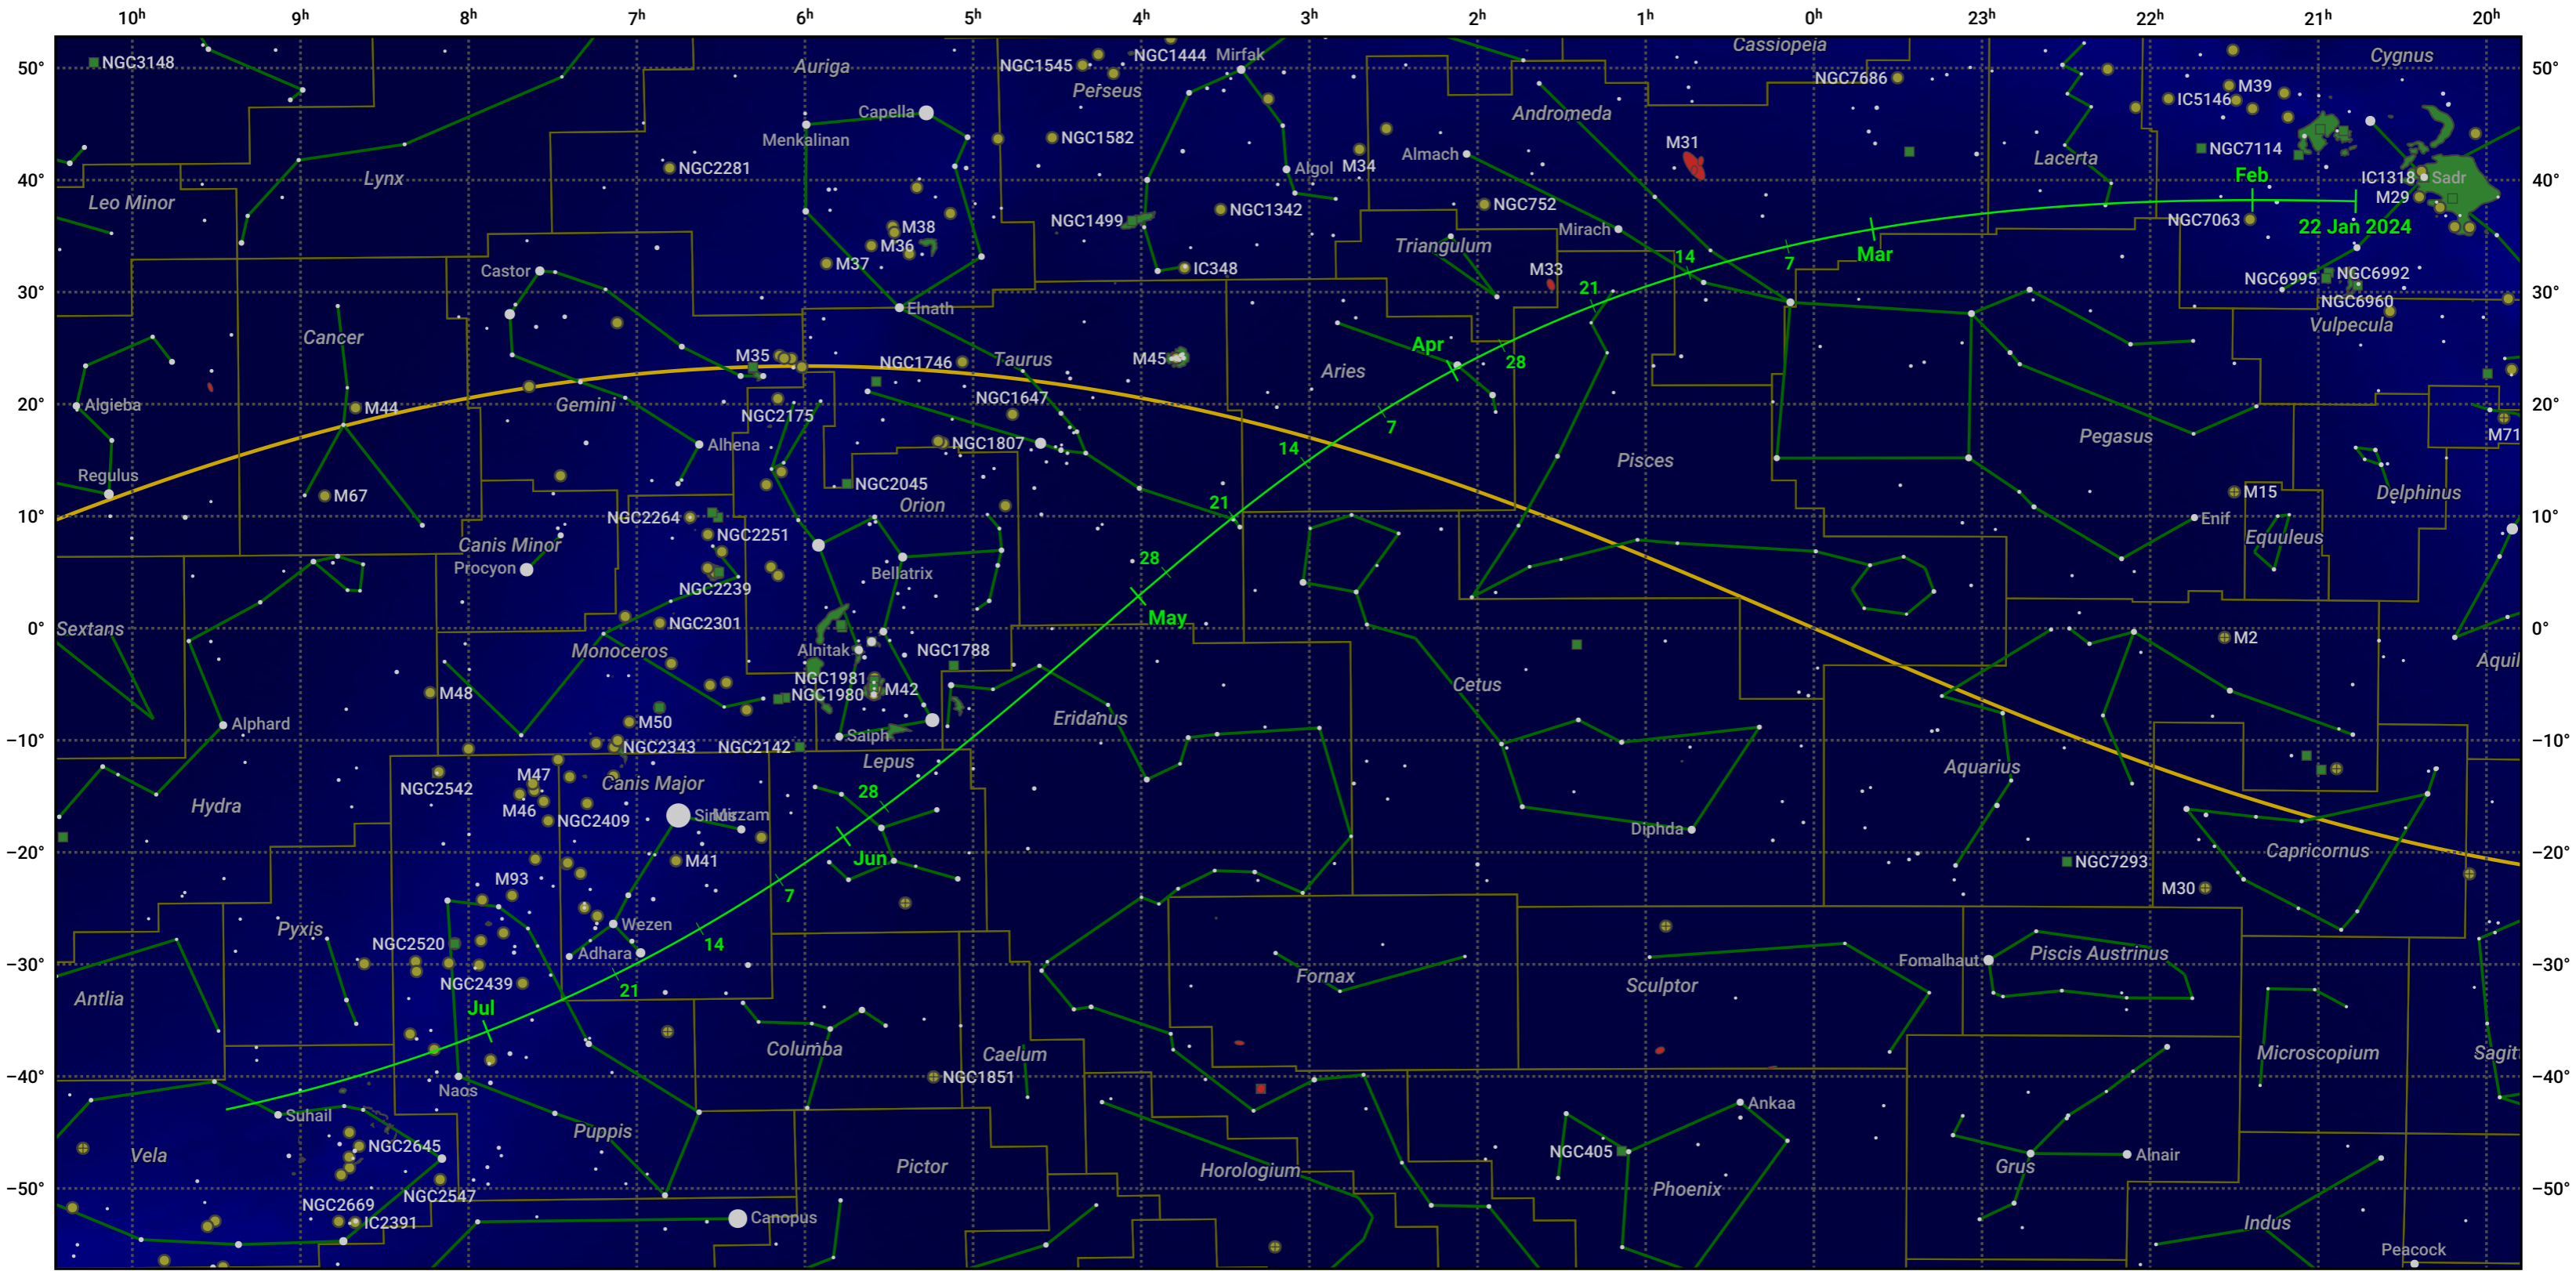

The path of 12P/Pons-Brooks starting on 22 Jan 2024

© Dominic Ford 2011–2024. Date markers placed at midnight UTC. Downloaded from <https://in-the-sky.org>

Magnitude scale: -5.0 -4.0 -3.0 -2.0 -1.0 -2.0

Ecliptic Plane

Galaxy Bright nebula Open cluster Globular cluster

Date	Mag
2024 Feb 15	7.8
2024 Mar 1	7.1
2024 Mar 8	6.8
2024 Mar 31	5.8
2024 May 1	5.4
2024 Jun 8	6.8
2024 Jul 1	7.8