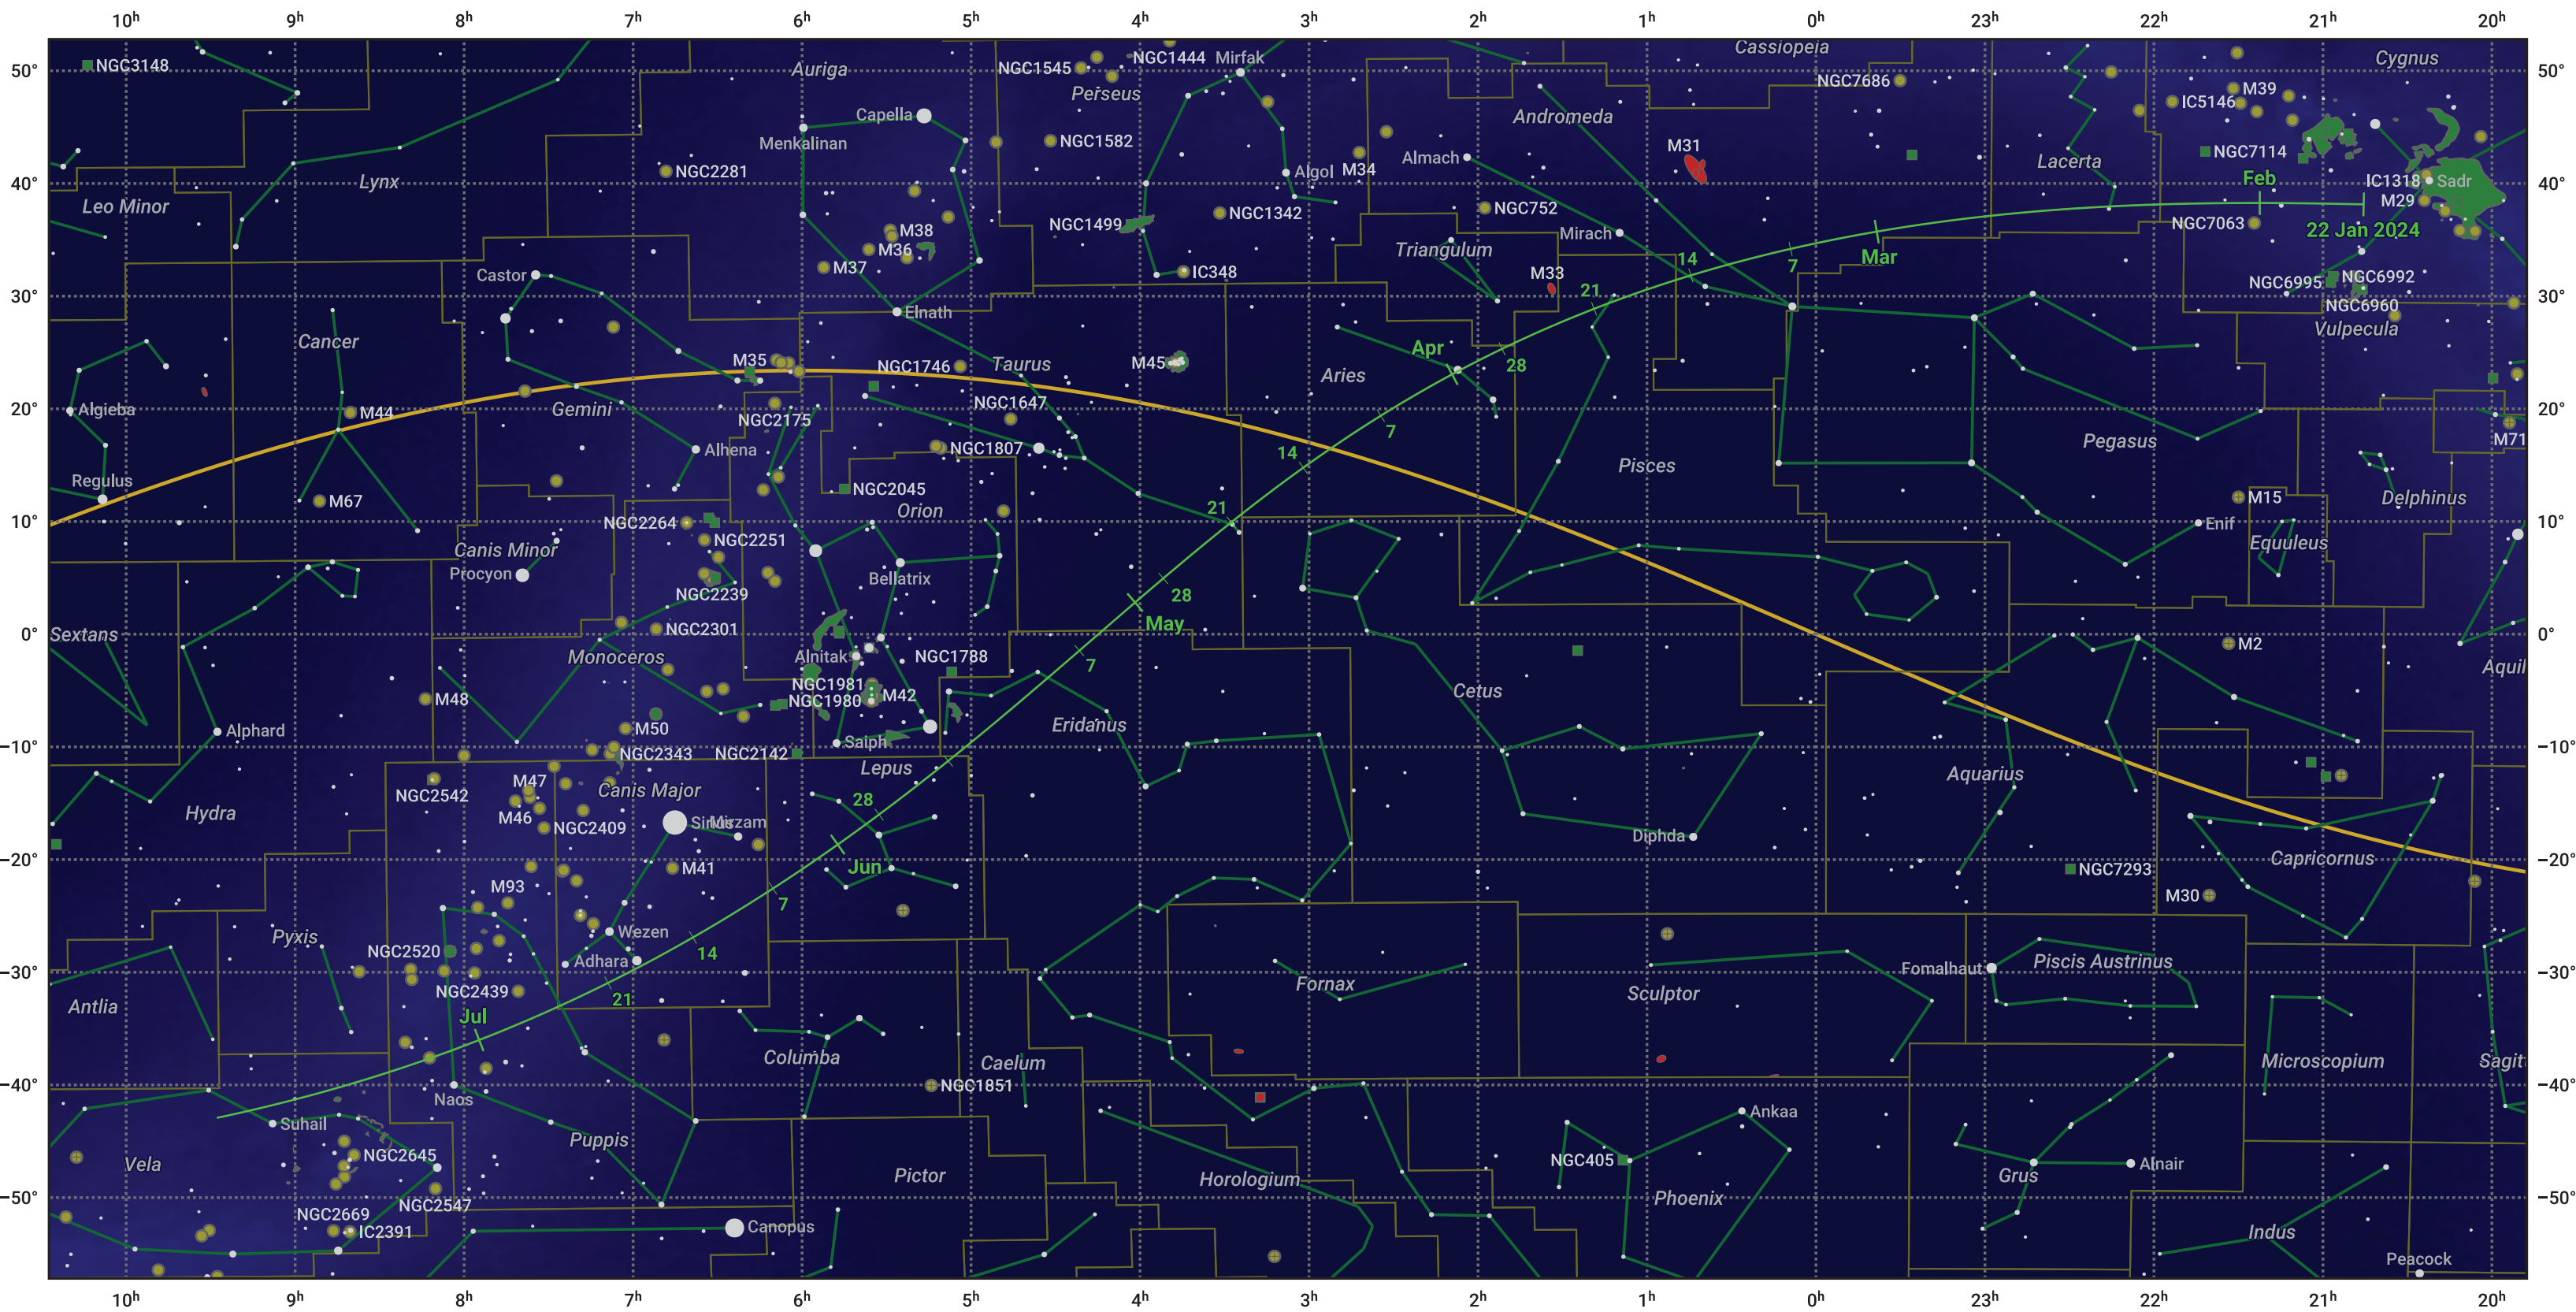

The path of 12P/Pons-Brooks starting on 22 Jan 2024

© Dominic Ford 2011–2024. Date markers placed at midnight UTC. Downloaded from <https://in-the-sky.org>

Magnitude scale: -5.0 -4.0 -3.0 -2.0 -1.0 -2.0

Ecliptic Plane

- Galaxy
- Bright nebula
- Open cluster
- Globular cluster

Date	Mag
2024 Feb 15	7.8
2024 Mar 1	7.1
2024 Mar 7	6.8
2024 Mar 29	5.8
2024 May 1	5.4
2024 Jun 9	6.8
2024 Jul 1	7.8
2024 Jul 2	7.8