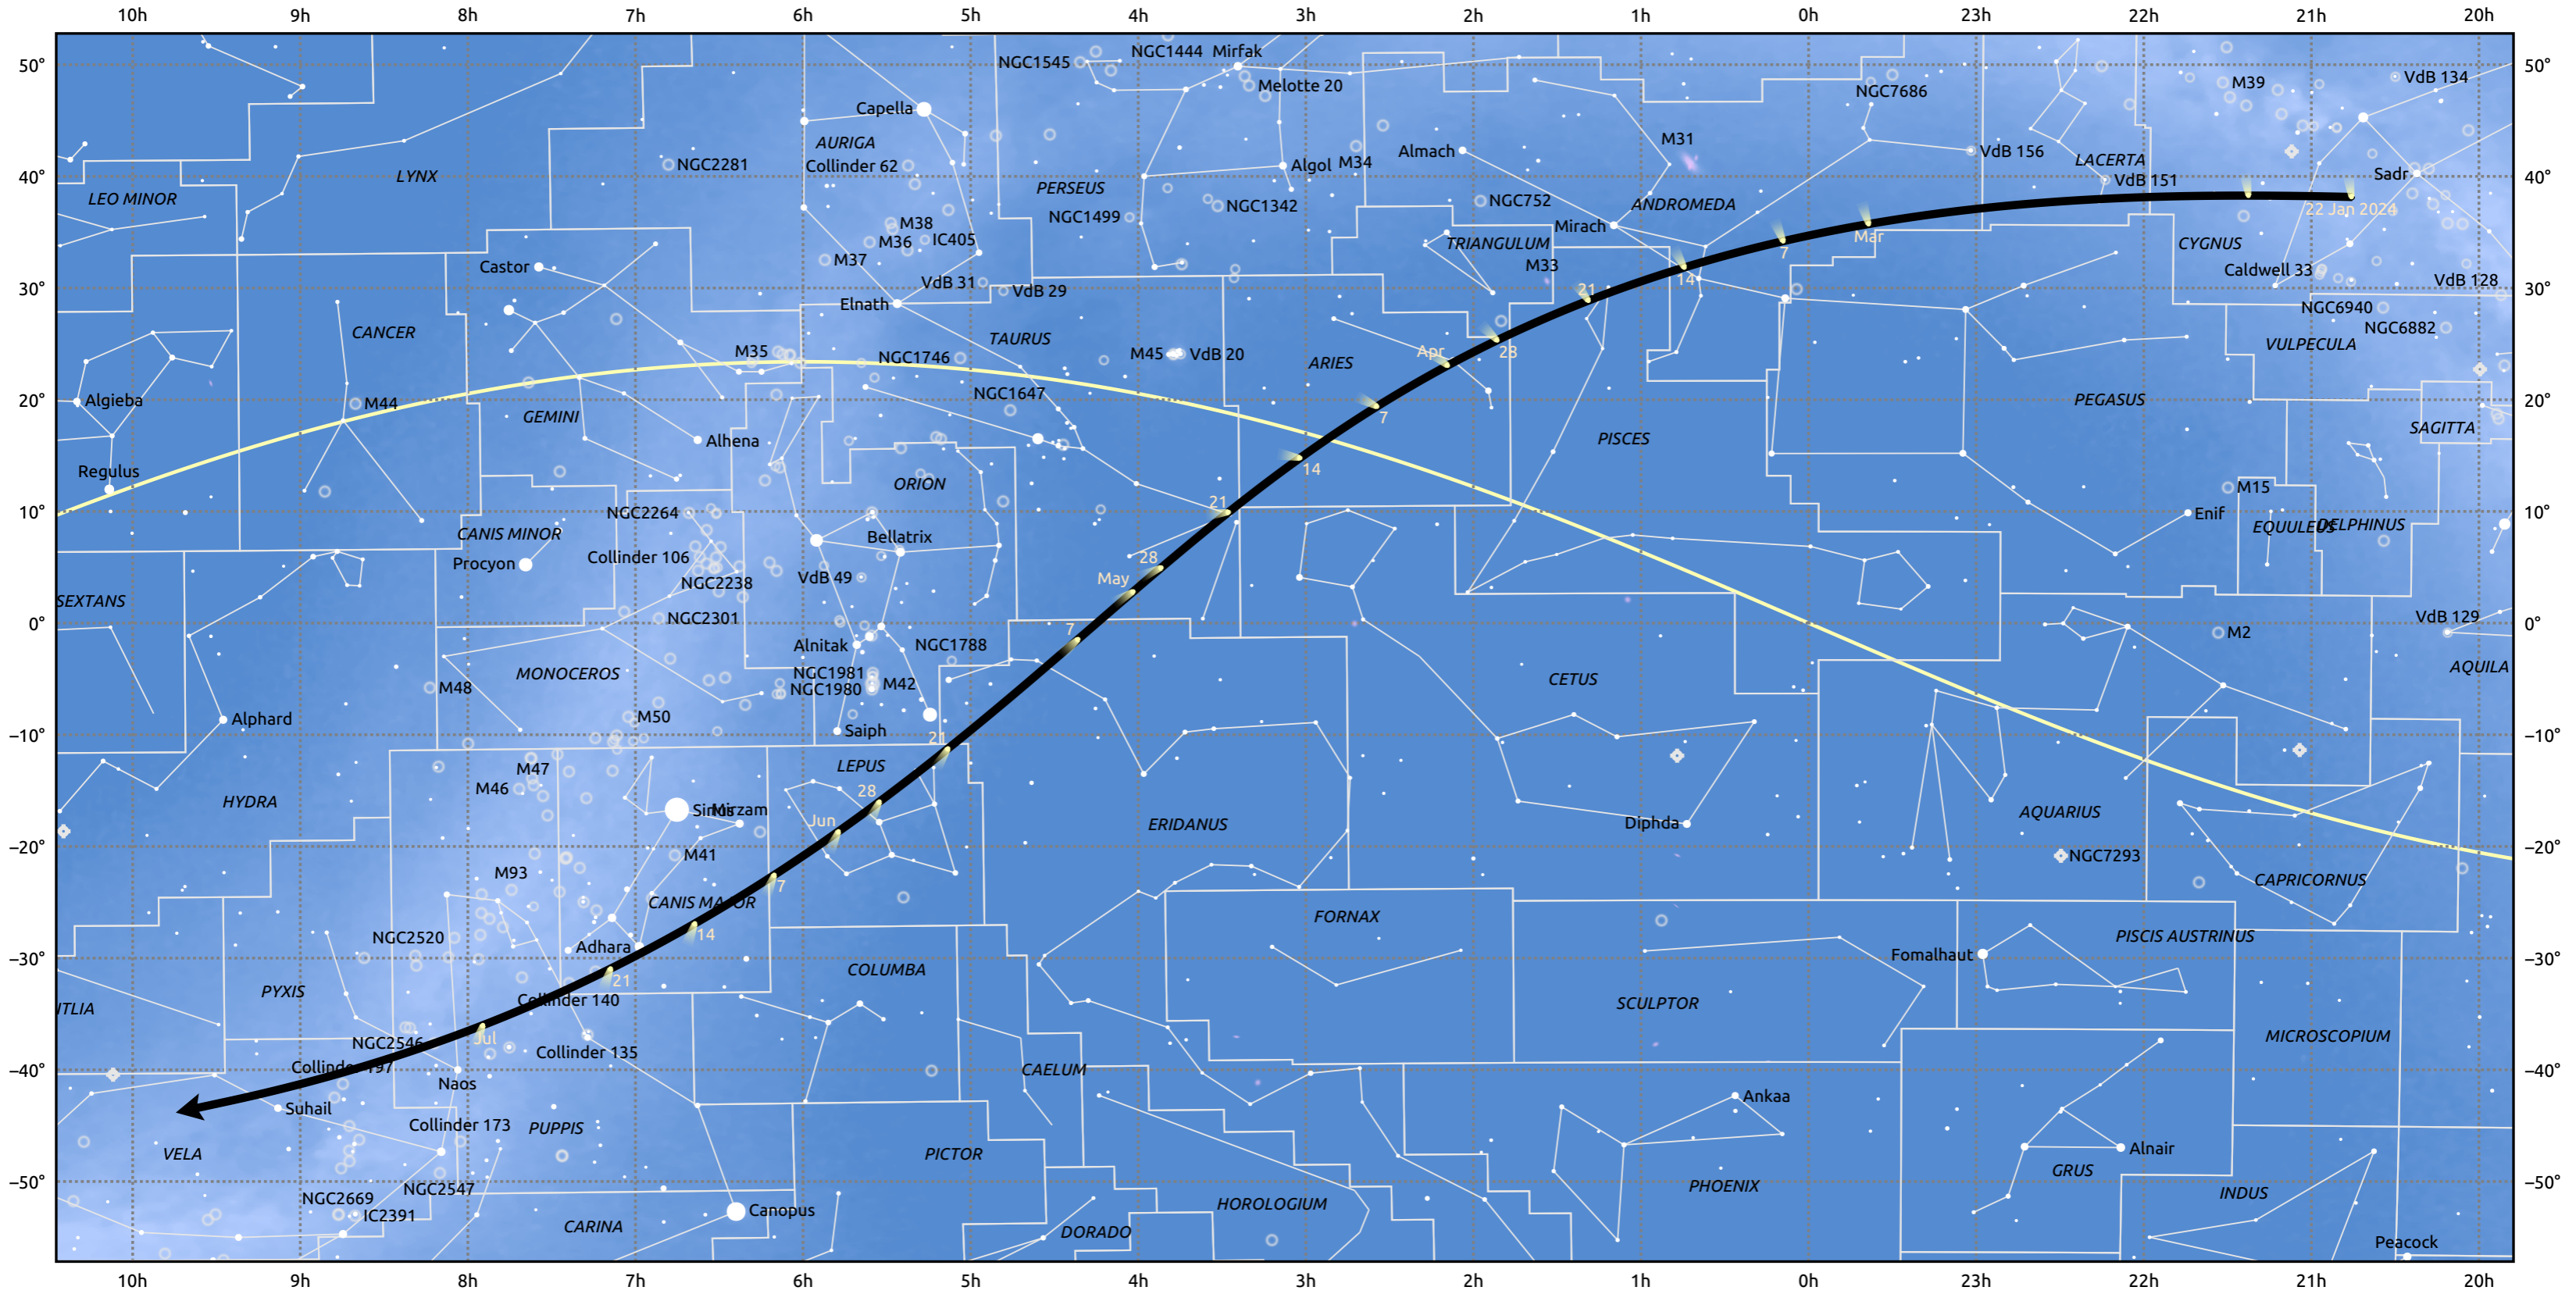

The path of 12P/Pons-Brooks starting on 22 Jan 2024

© Dominic Ford 2011–2025. Date markers placed at midnight UTC. Downloaded from <https://in-the-sky.org>

Magnitude scale: \cdot 5.0 \bullet 4.0 \bullet 3.0 \bullet 2.0 \bullet 1.0 \bullet 0.0 \bullet -1.0 \bullet -2.0

— Ecliptic Plane

◆ Galaxy ○ Bright nebula ○ Open cluster ○ Globular cluster ◆ Planetary nebula

Date	Mag
2024 Feb 15	7.8
2024 Mar 1	7.1
2024 Mar 7	6.8
2024 Mar 29	5.8
2024 May 1	5.4
2024 Jun 9	6.8
2024 Jul 1	7.8
2024 Jul 2	7.8