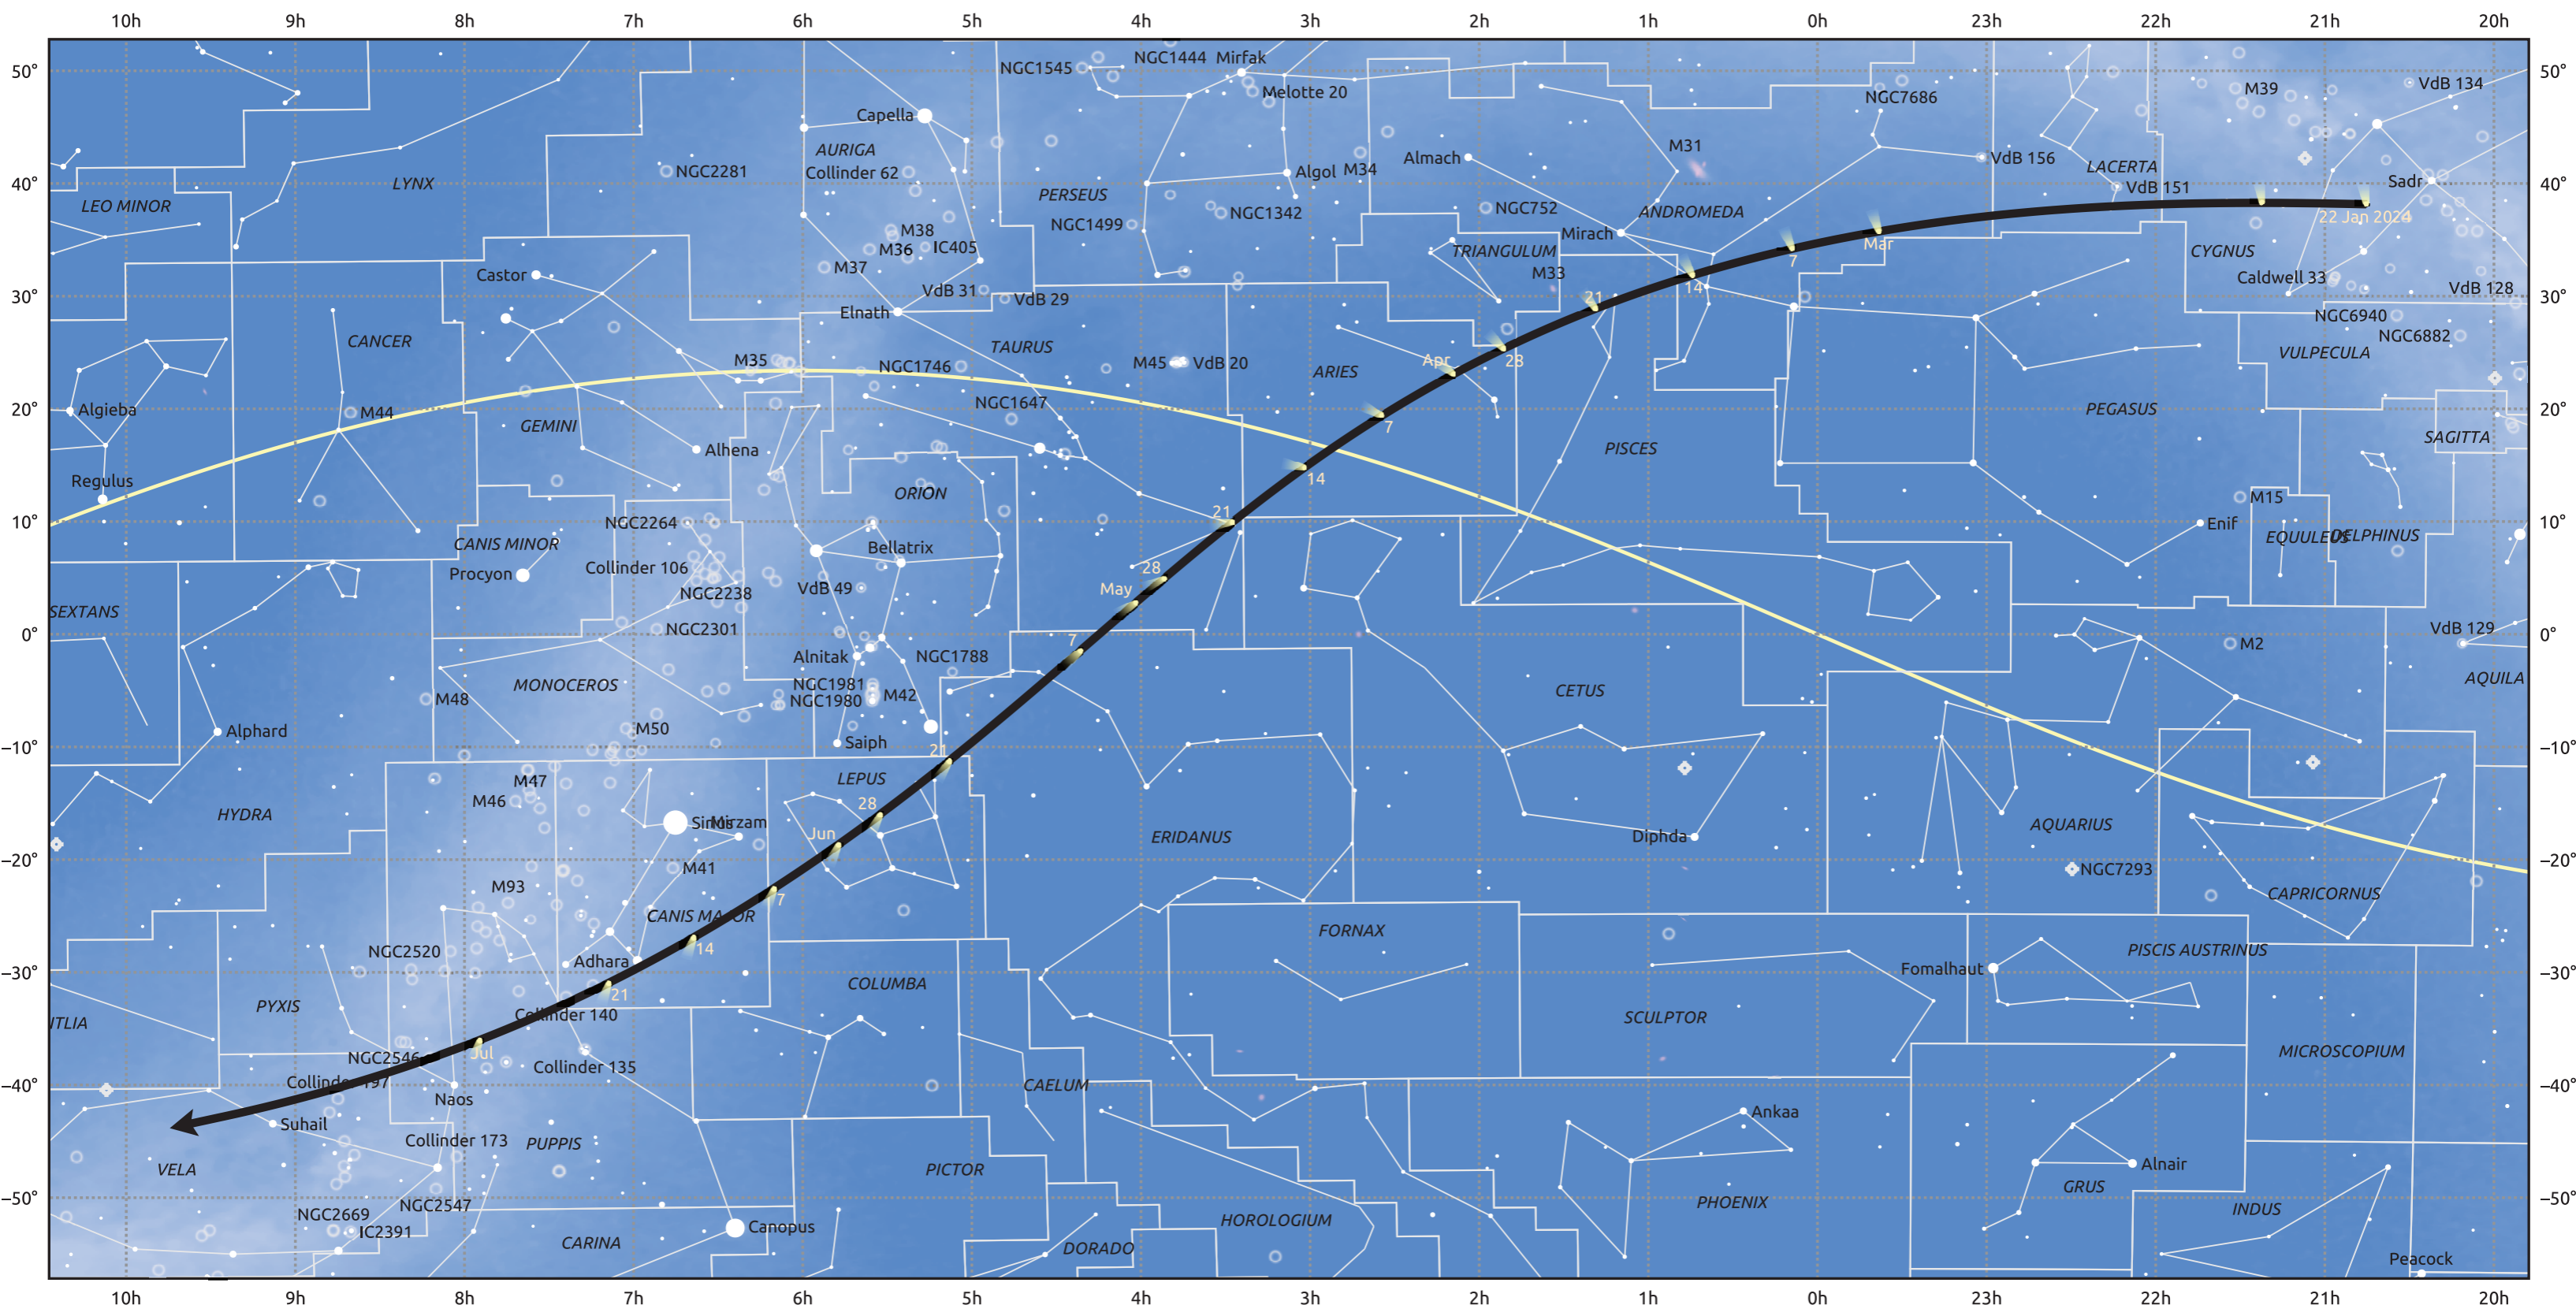

# The path of 12P/Pons-Brooks starting on 22 Jan 2024

© Dominic Ford 2011–2025. Date markers placed at midnight UTC. Downloaded from <https://in-the-sky.org>

Magnitude scale: • 5.0 • 4.0 • 3.0 • 2.0 • 1.0 • 0.0 ● -1.0 ● -2.0

— Ecliptic Plane

Galaxy Bright nebula Open cluster Globular cluster Planetary nebula

Date	Mag
2024 Feb 15	7.8
2024 Mar 1	7.1
2024 Mar 7	6.8
2024 Mar 29	5.8
2024 May 1	5.4
2024 Jun 9	6.8
2024 Jul 1	7.8
2024 Jul 2	7.8