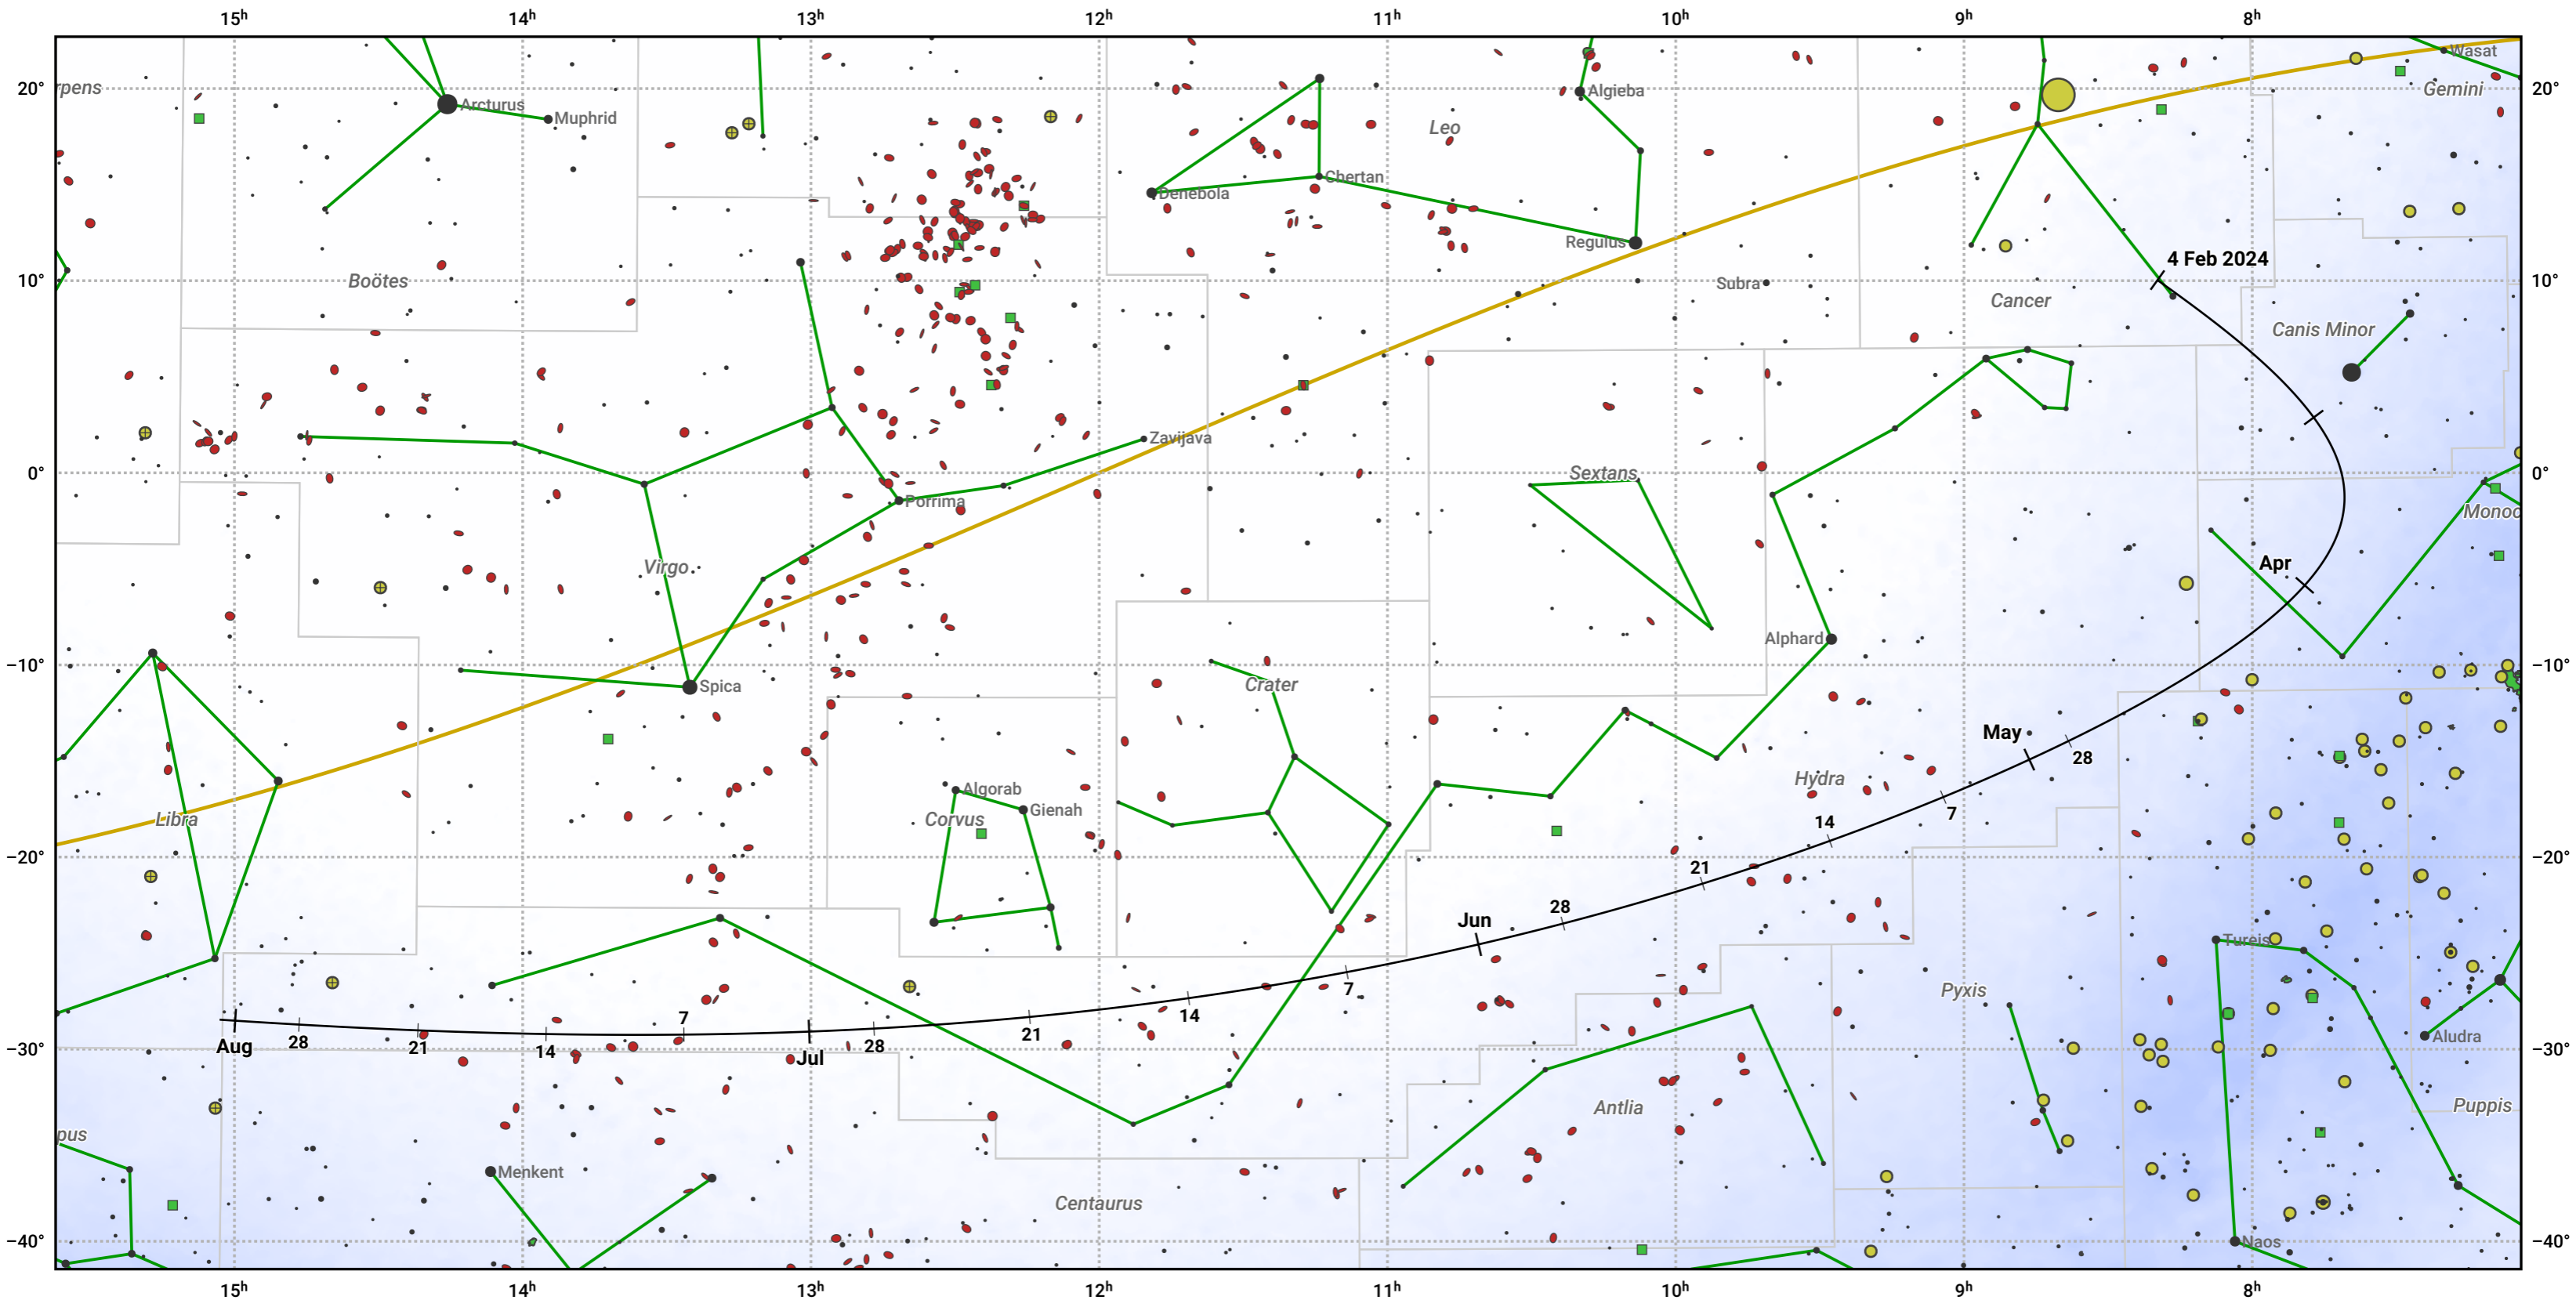

The path of 479P/Elenin starting on 4 Feb 2024

© Dominic Ford 2011–2024. Date markers placed at midnight UTC. Downloaded from <https://in-the-sky.org>

Magnitude scale: ● 6.0 ● 5.0 ● 4.0 ● 3.0 ● 2.0 ● 1.0 ● 0.0

— Ecliptic Plane

● Galaxy ■ Bright nebula ● Open cluster ⊕ Globular cluster

Date	Mag
2024 Feb 18	15.0
2024 Mar 1	14.2
2024 Mar 5	13.9
2024 Mar 23	12.9
2024 Apr 18	11.9
2024 May 1	11.7
2024 Jun 14	13.0
2024 Jun 29	14.0
2024 Jul 1	14.2
2024 Jul 12	15.1
2024 Jul 24	16.1