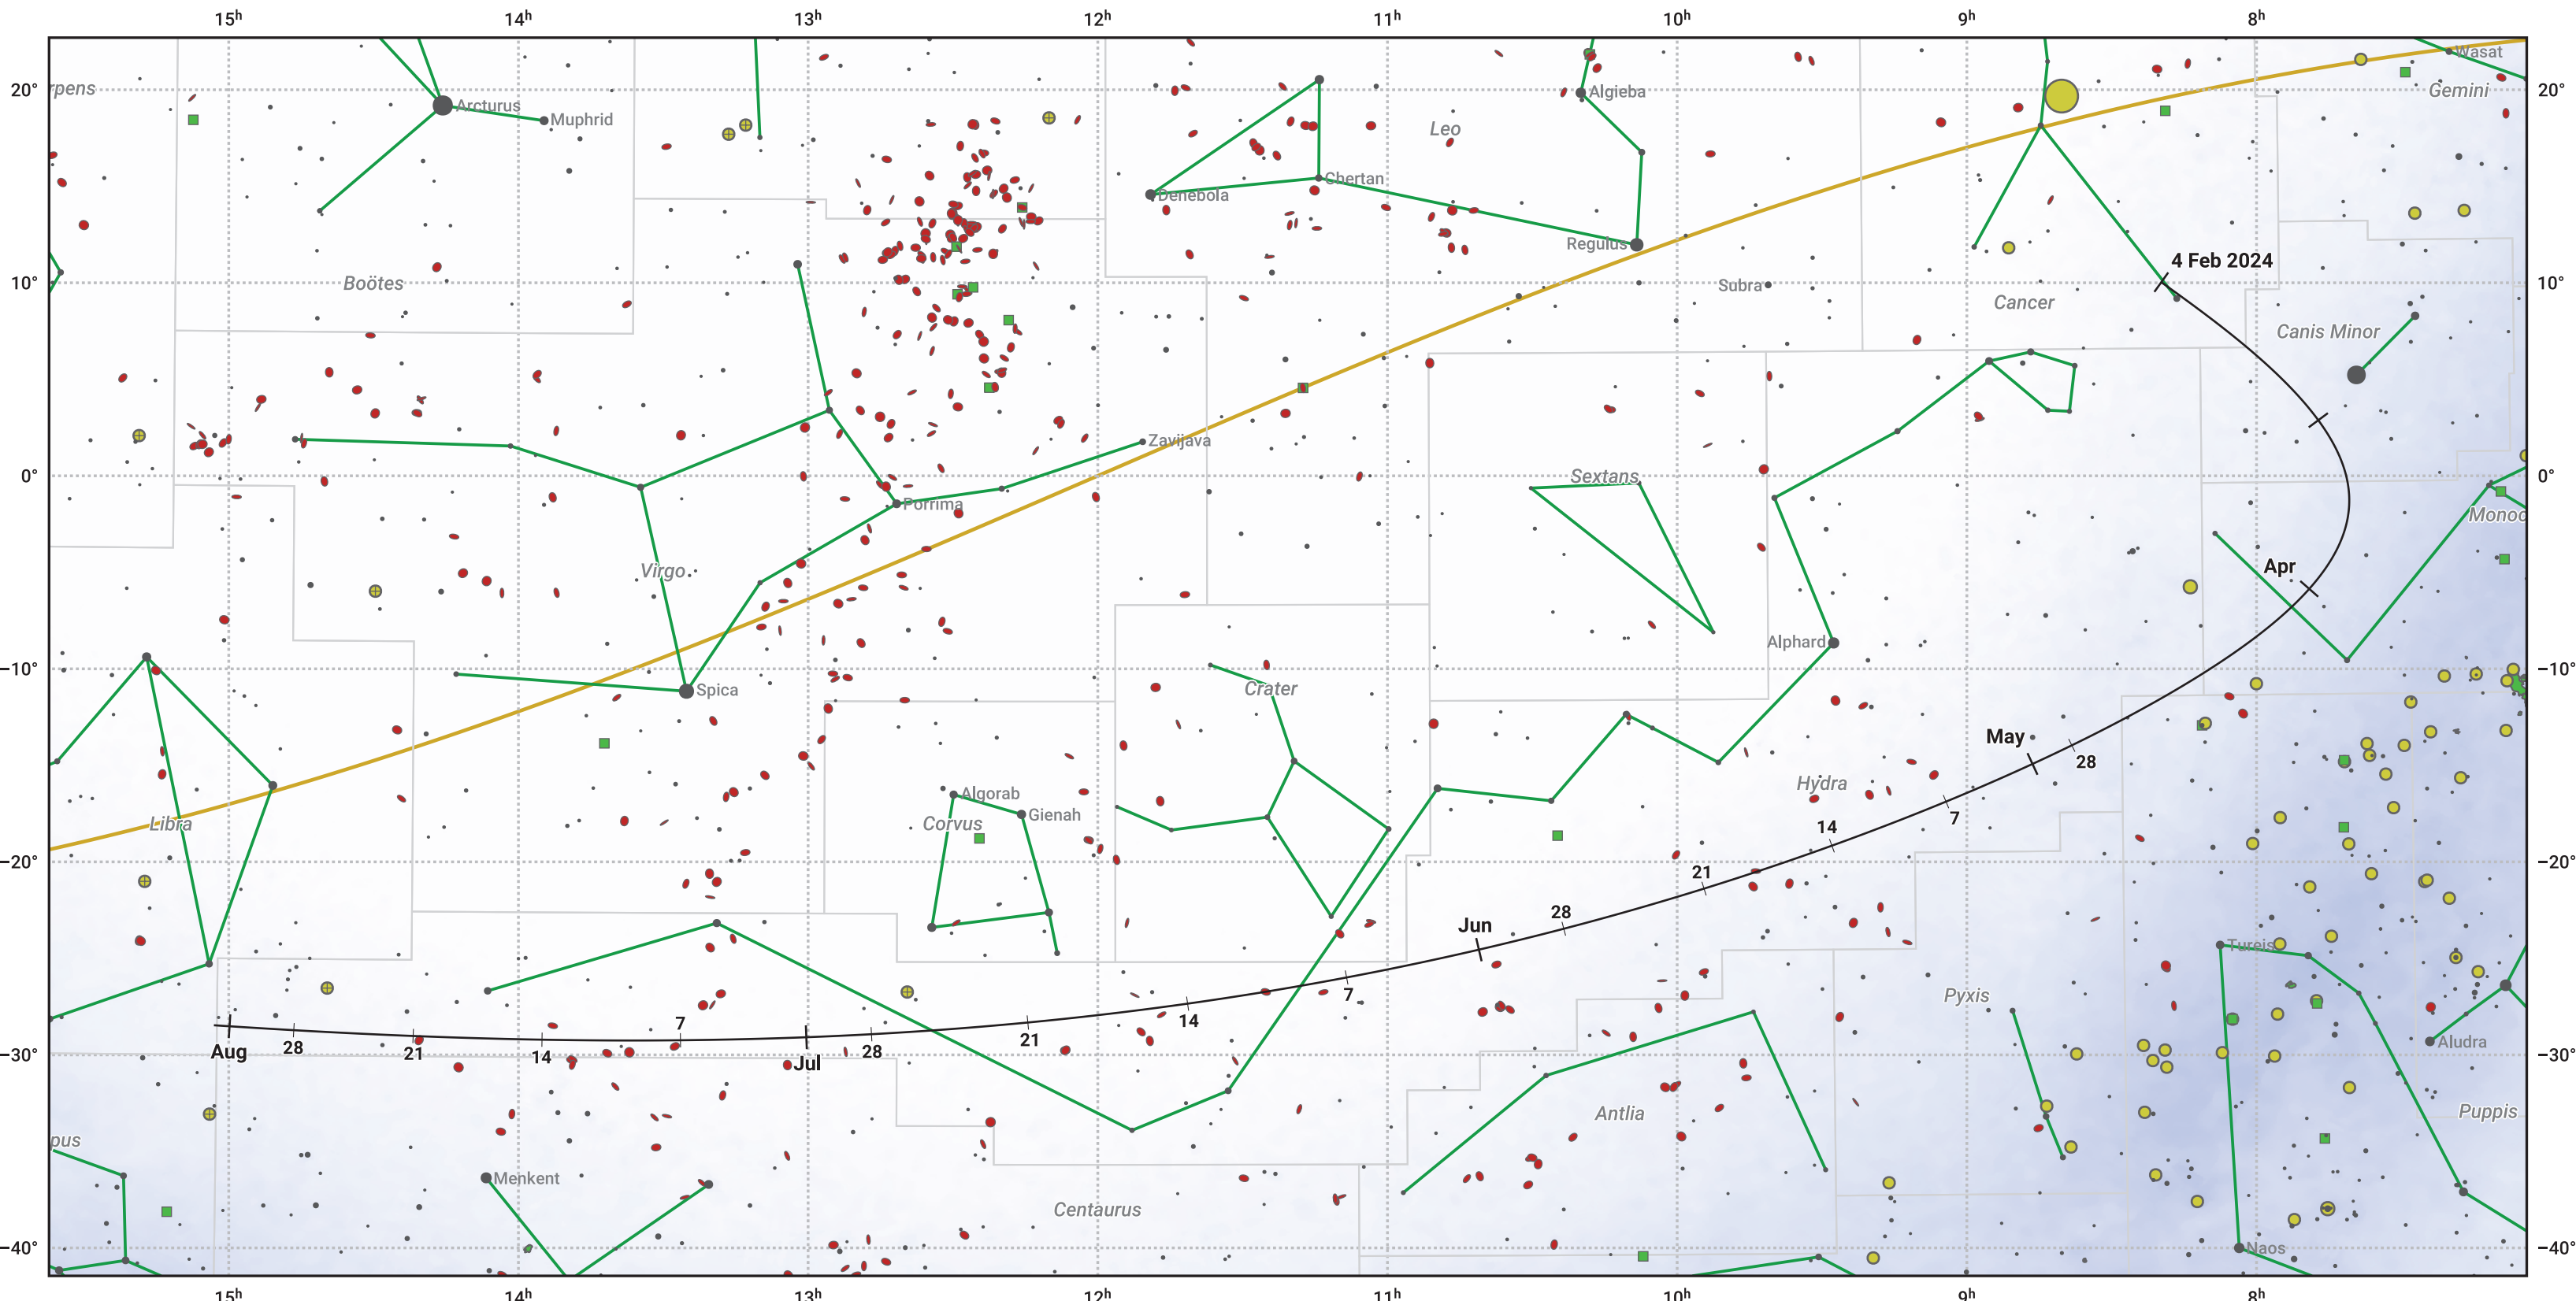

The path of 479P/Elenin starting on 4 Feb 2024

© Dominic Ford 2011–2024. Date markers placed at midnight UTC. Downloaded from <https://in-the-sky.org>

Magnitude scale: • 6.0 • 5.0 • 4.0 • 3.0 • 2.0 • 1.0 • 0.0

— Ecliptic Plane

Galaxy Bright nebula Open cluster Globular cluster

Date	Mag
2024 Feb 18	15.0
2024 Mar 1	14.2
2024 Mar 5	13.9
2024 Mar 23	12.9
2024 Apr 18	11.9
2024 May 1	11.7
2024 Jun 14	13.0
2024 Jun 29	14.0
2024 Jul 1	14.2
2024 Jul 12	15.1
2024 Jul 24	16.1