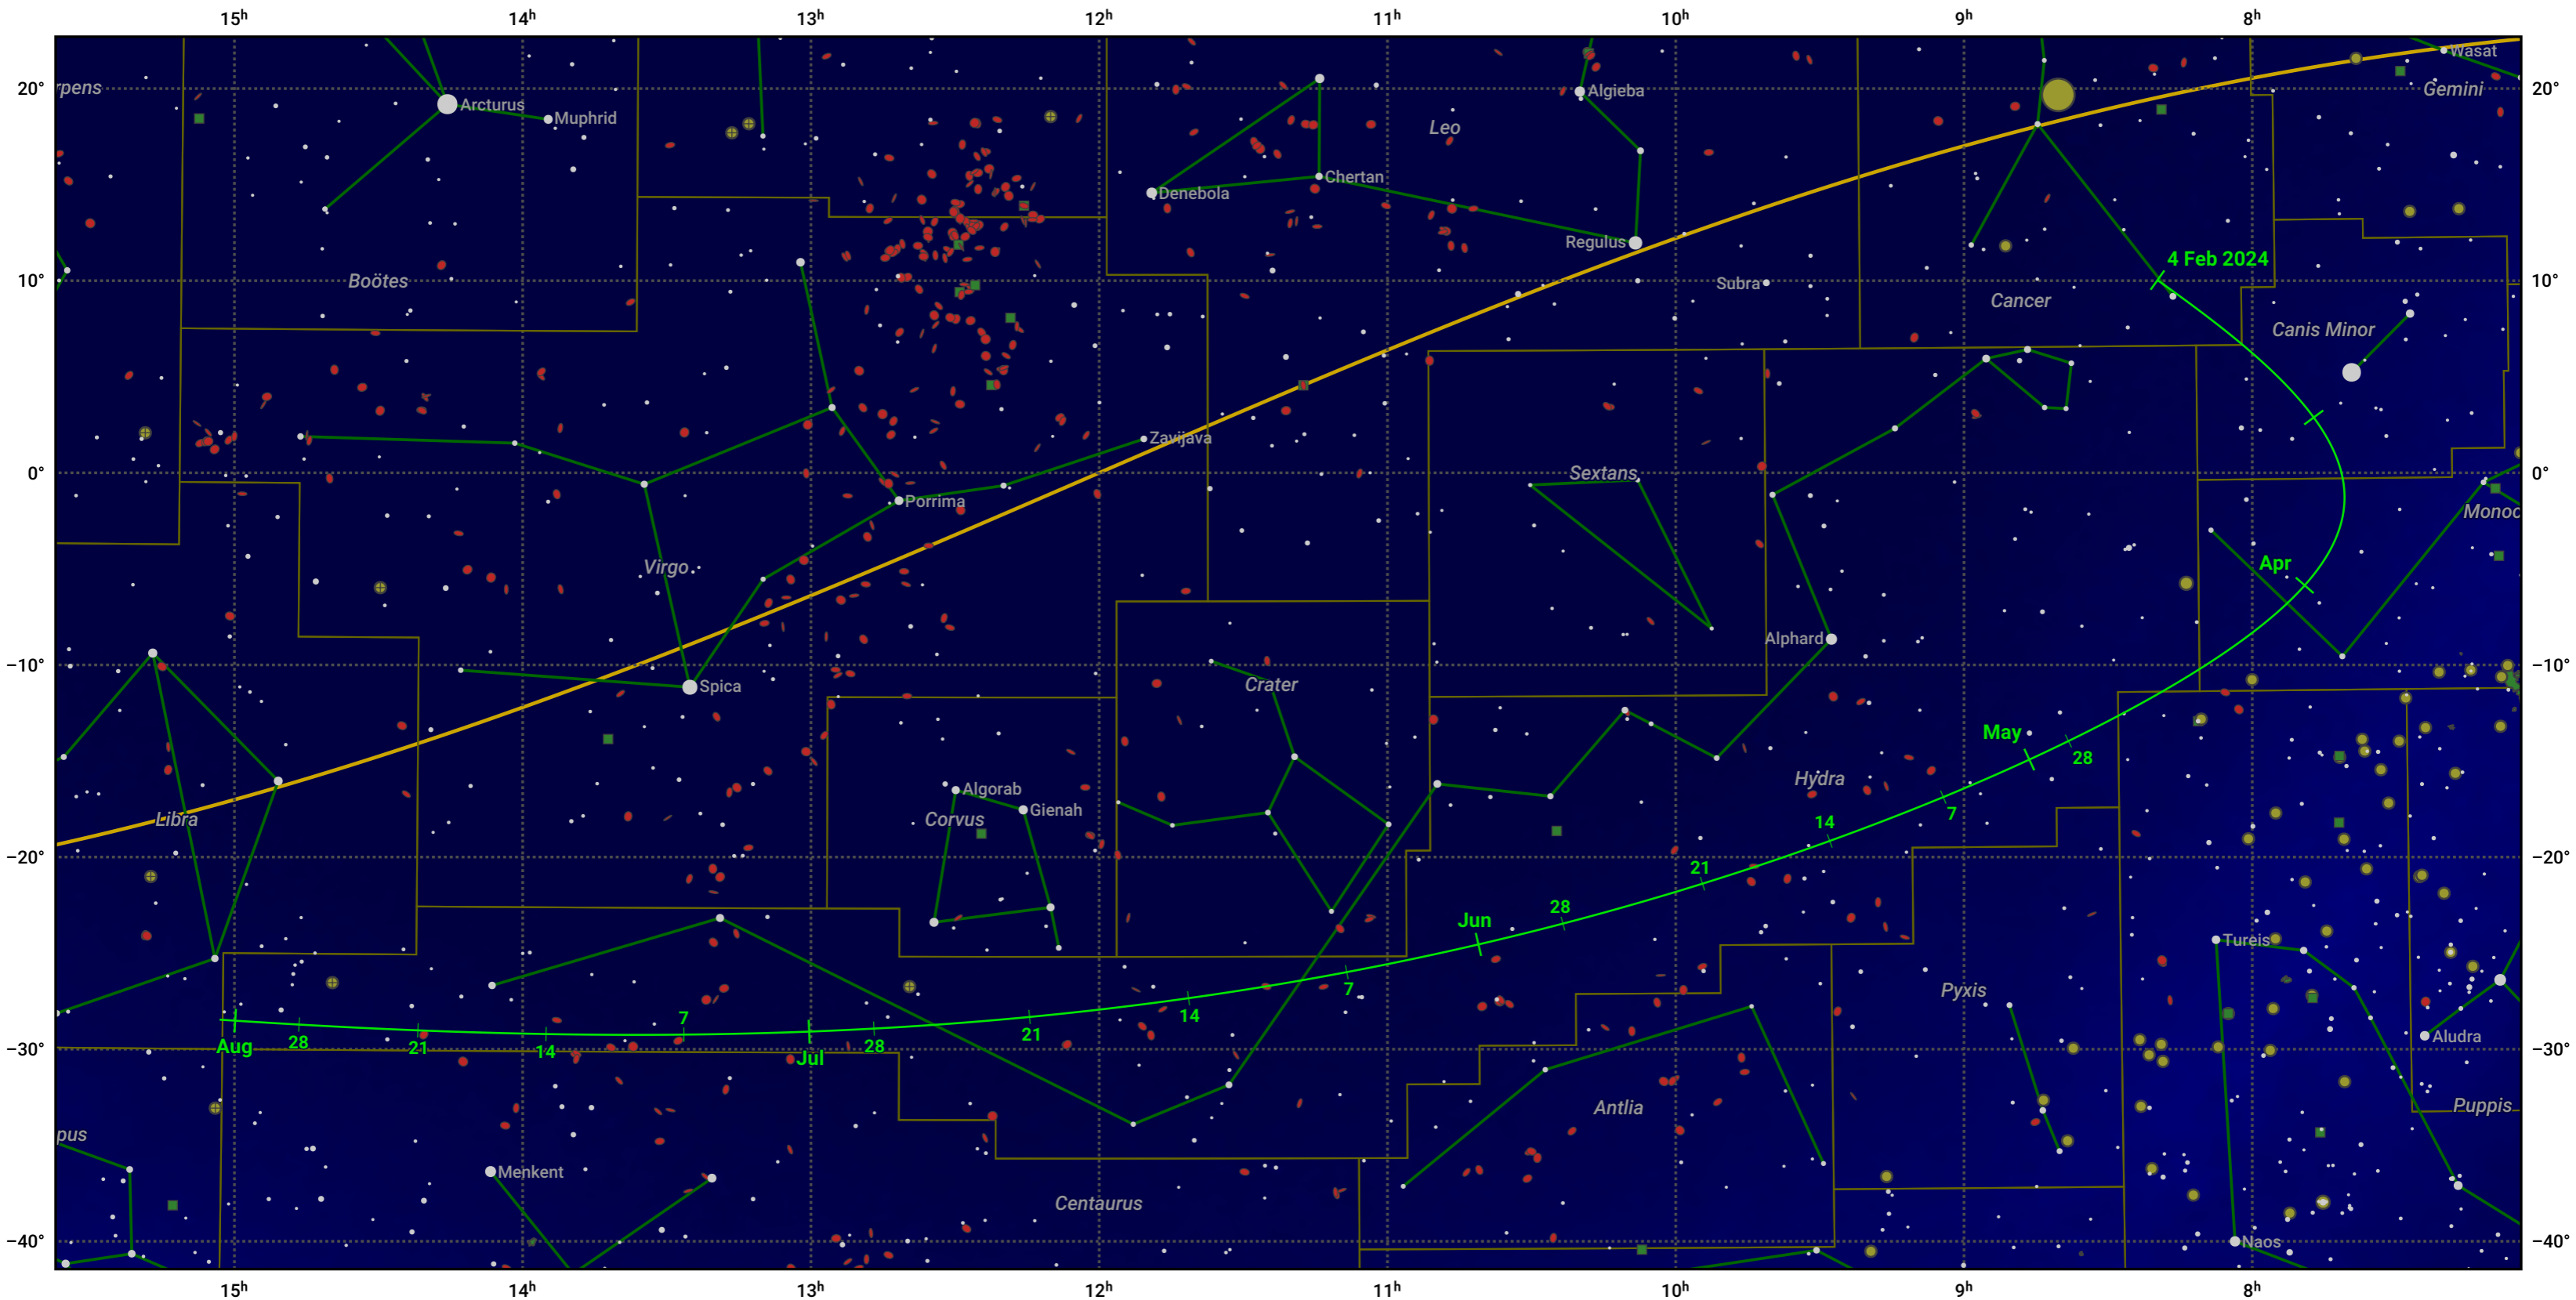

The path of 479P/Elenin starting on 4 Feb 2024

© Dominic Ford 2011–2024. Date markers placed at midnight UTC. Downloaded from <https://in-the-sky.org>

Magnitude scale: ● 6.0 ● 5.0 ● 4.0 ● 3.0 ● 2.0 ● 1.0 ● 0.0

— Ecliptic Plane

■ Galaxy
 ■ Bright nebula
 ● Open cluster
 ⊕ Globular cluster

Date	Mag
2024 Feb 18	15.0
2024 Mar 1	14.2
2024 Mar 5	13.9
2024 Mar 23	12.9
2024 Apr 18	11.9
2024 May 1	11.7
2024 Jun 14	13.0
2024 Jun 29	14.0
2024 Jul 1	14.2
2024 Jul 12	15.1
2024 Jul 24	16.1