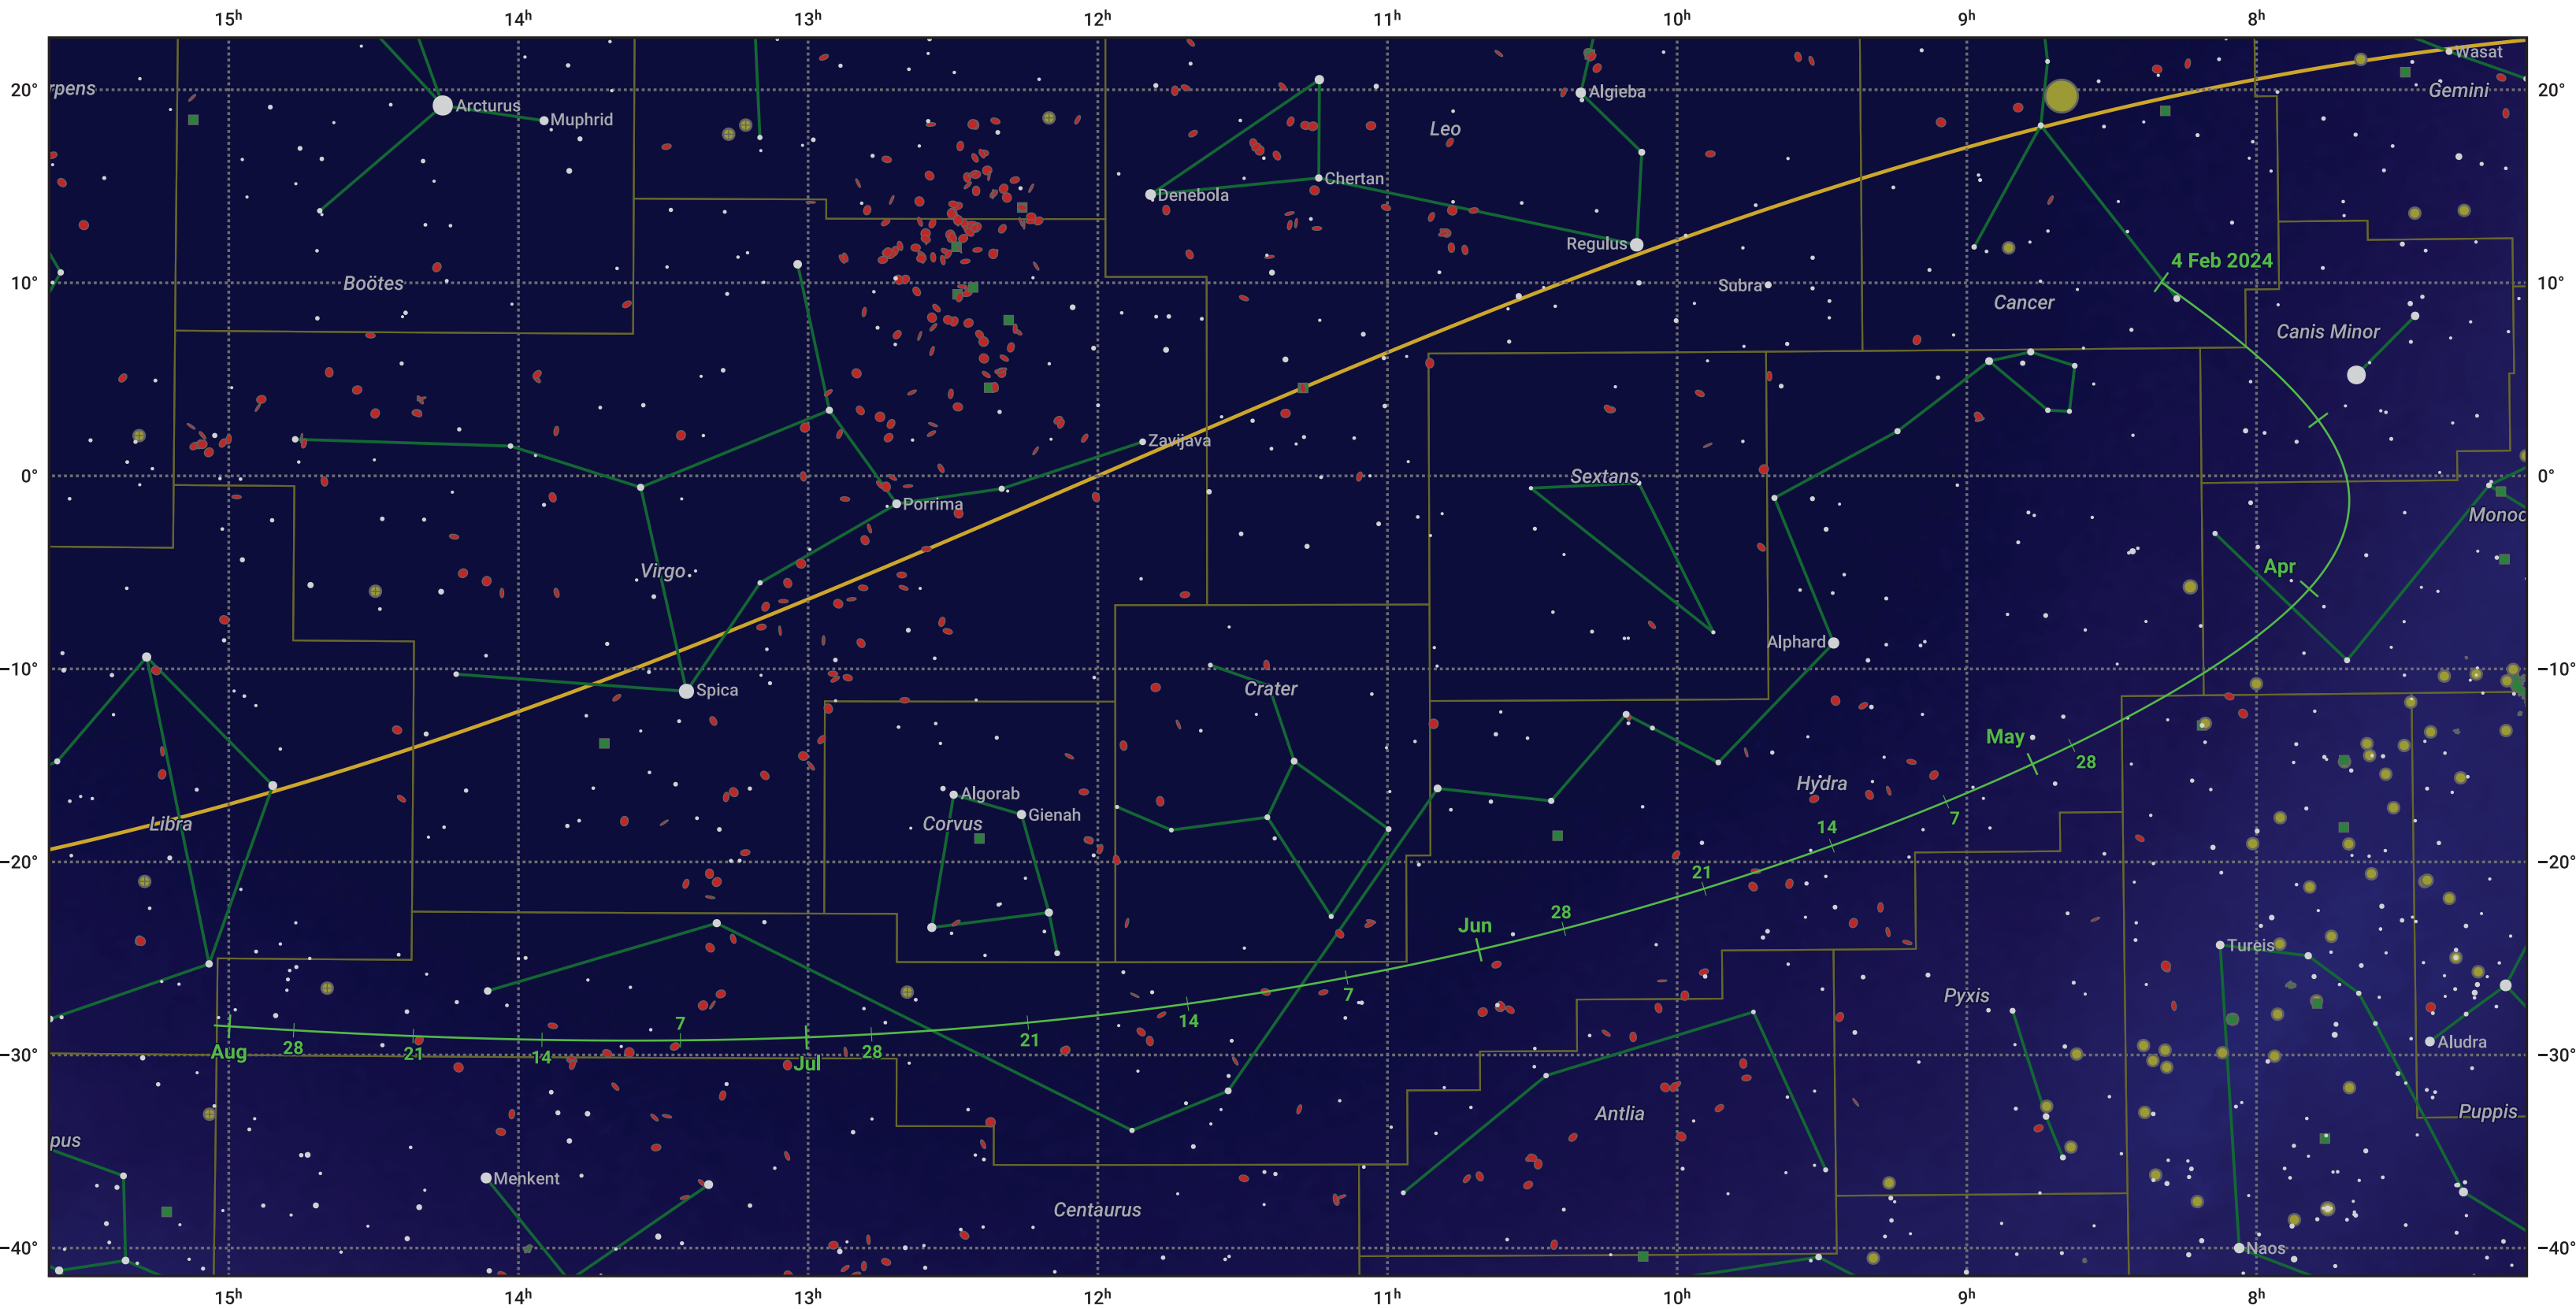

The path of 479P/Elenin starting on 4 Feb 2024

© Dominic Ford 2011–2024. Date markers placed at midnight UTC. Downloaded from <https://in-the-sky.org>

Magnitude scale: • 6.0 • 5.0 • 4.0 • 3.0 • 2.0 • 1.0 • 0.0

— Ecliptic Plane

▭ Galaxy
 ▭ Bright nebula
 ● Open cluster
 ⊕ Globular cluster

Date	Mag
2024 Feb 18	15.0
2024 Mar 1	14.2
2024 Mar 5	13.9
2024 Mar 23	12.9
2024 Apr 18	11.9
2024 May 1	11.7
2024 Jun 14	13.0
2024 Jun 29	14.0
2024 Jul 1	14.2
2024 Jul 12	15.1
2024 Jul 24	16.1