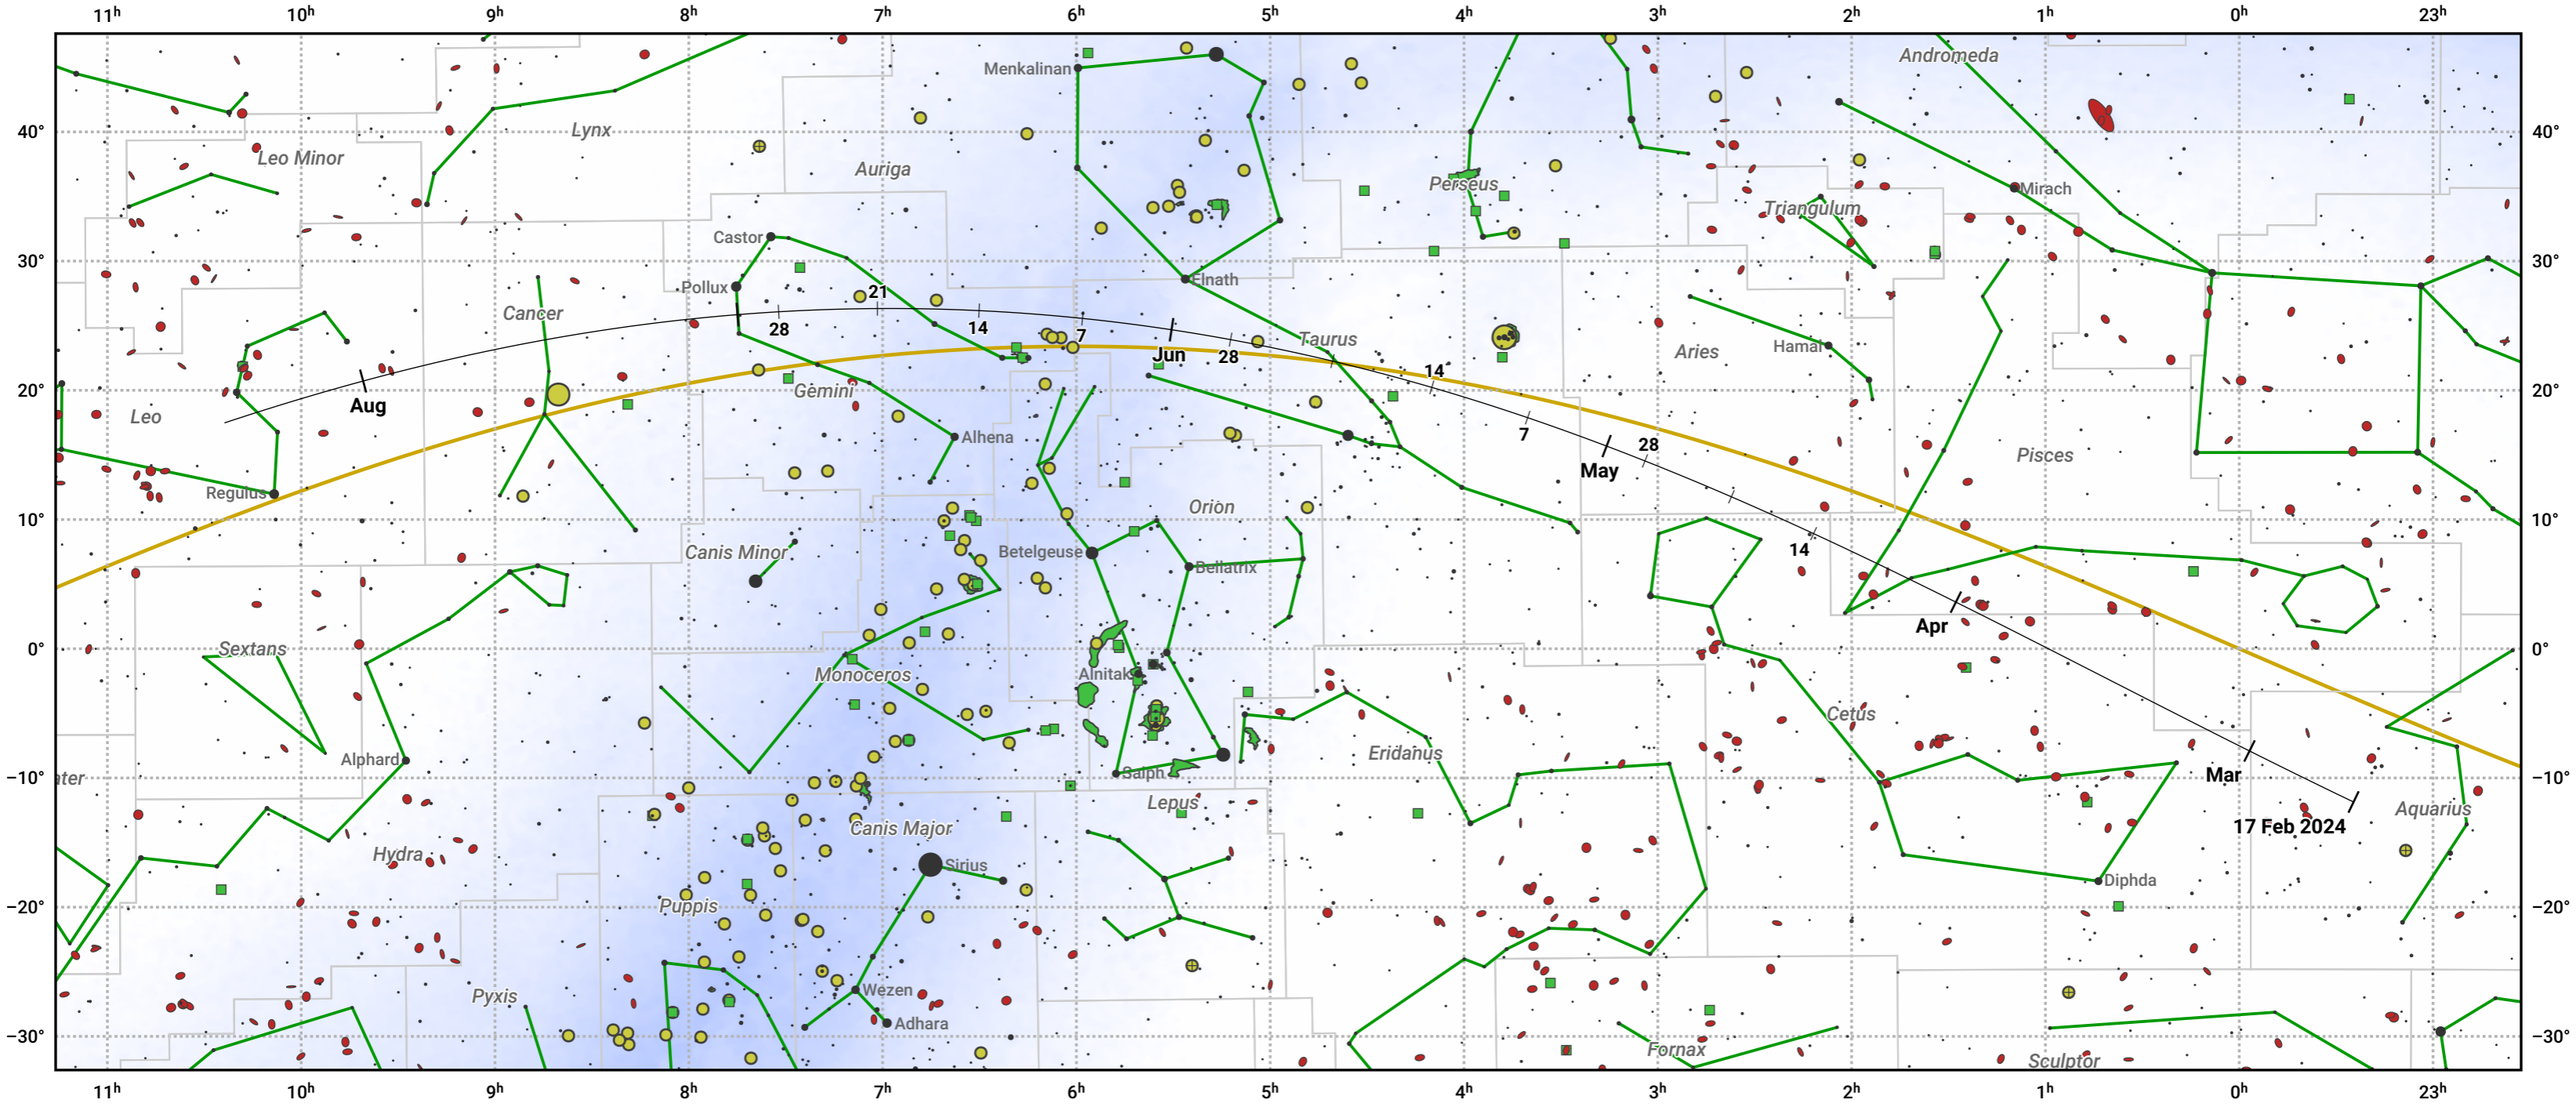

The path of 46P/Wirtanen starting on 17 Feb 2024

© Dominic Ford 2011–2024. Date markers placed at midnight UTC. Downloaded from <https://in-the-sky.org>

Magnitude scale: 6.0 5.0 4.0 3.0 2.0 1.0 0.0 -1.0 -2.0

— Ecliptic Plane

Galaxy Bright nebula Open cluster Globular cluster

Date	Mag
2024 Mar 1	13.1
2024 Mar 12	12.6
2024 Apr 4	11.6
2024 May 1	10.7
2024 May 9	10.6
2024 Jun 30	11.6
2024 Jul 1	11.6
2024 Jul 23	12.6
2024 Aug 14	13.6