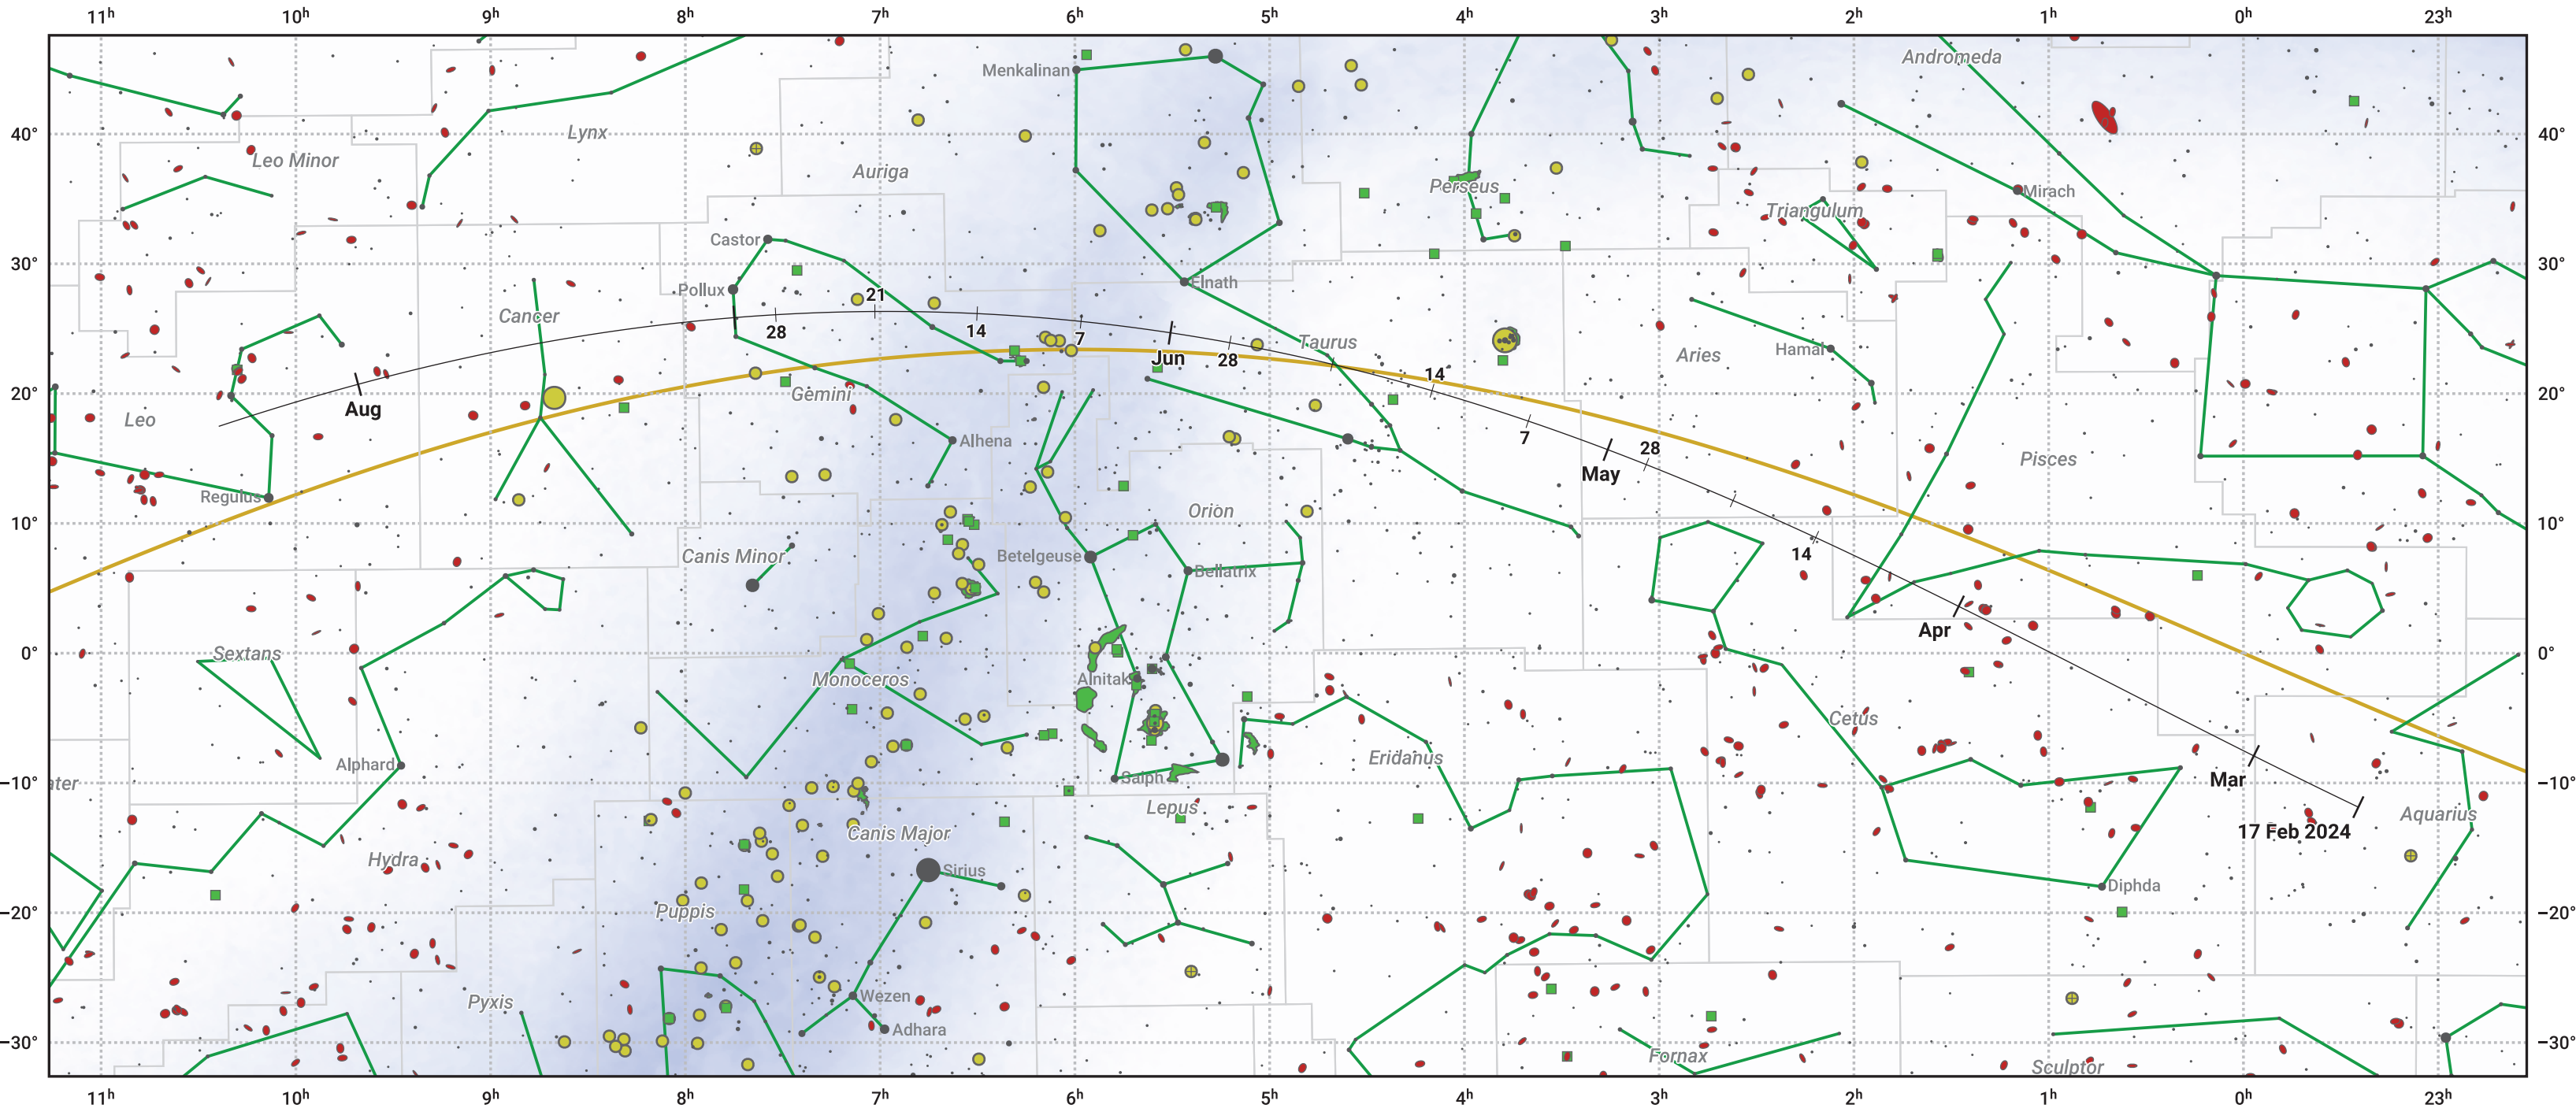

The path of 46P/Wirtanen starting on 17 Feb 2024

© Dominic Ford 2011–2024. Date markers placed at midnight UTC. Downloaded from <https://in-the-sky.org>

Magnitude scale: 6.0 5.0 4.0 3.0 2.0 1.0 0.0 -1.0 -2.0

— Ecliptic Plane

- Galaxy
- Bright nebula
- Open cluster
- ⊕ Globular cluster

Date	Mag
2024 Mar 1	13.1
2024 Mar 12	12.6
2024 Apr 4	11.6
2024 May 1	10.7
2024 May 9	10.6
2024 Jun 30	11.6
2024 Jul 1	11.6
2024 Jul 23	12.6
2024 Aug 14	13.6