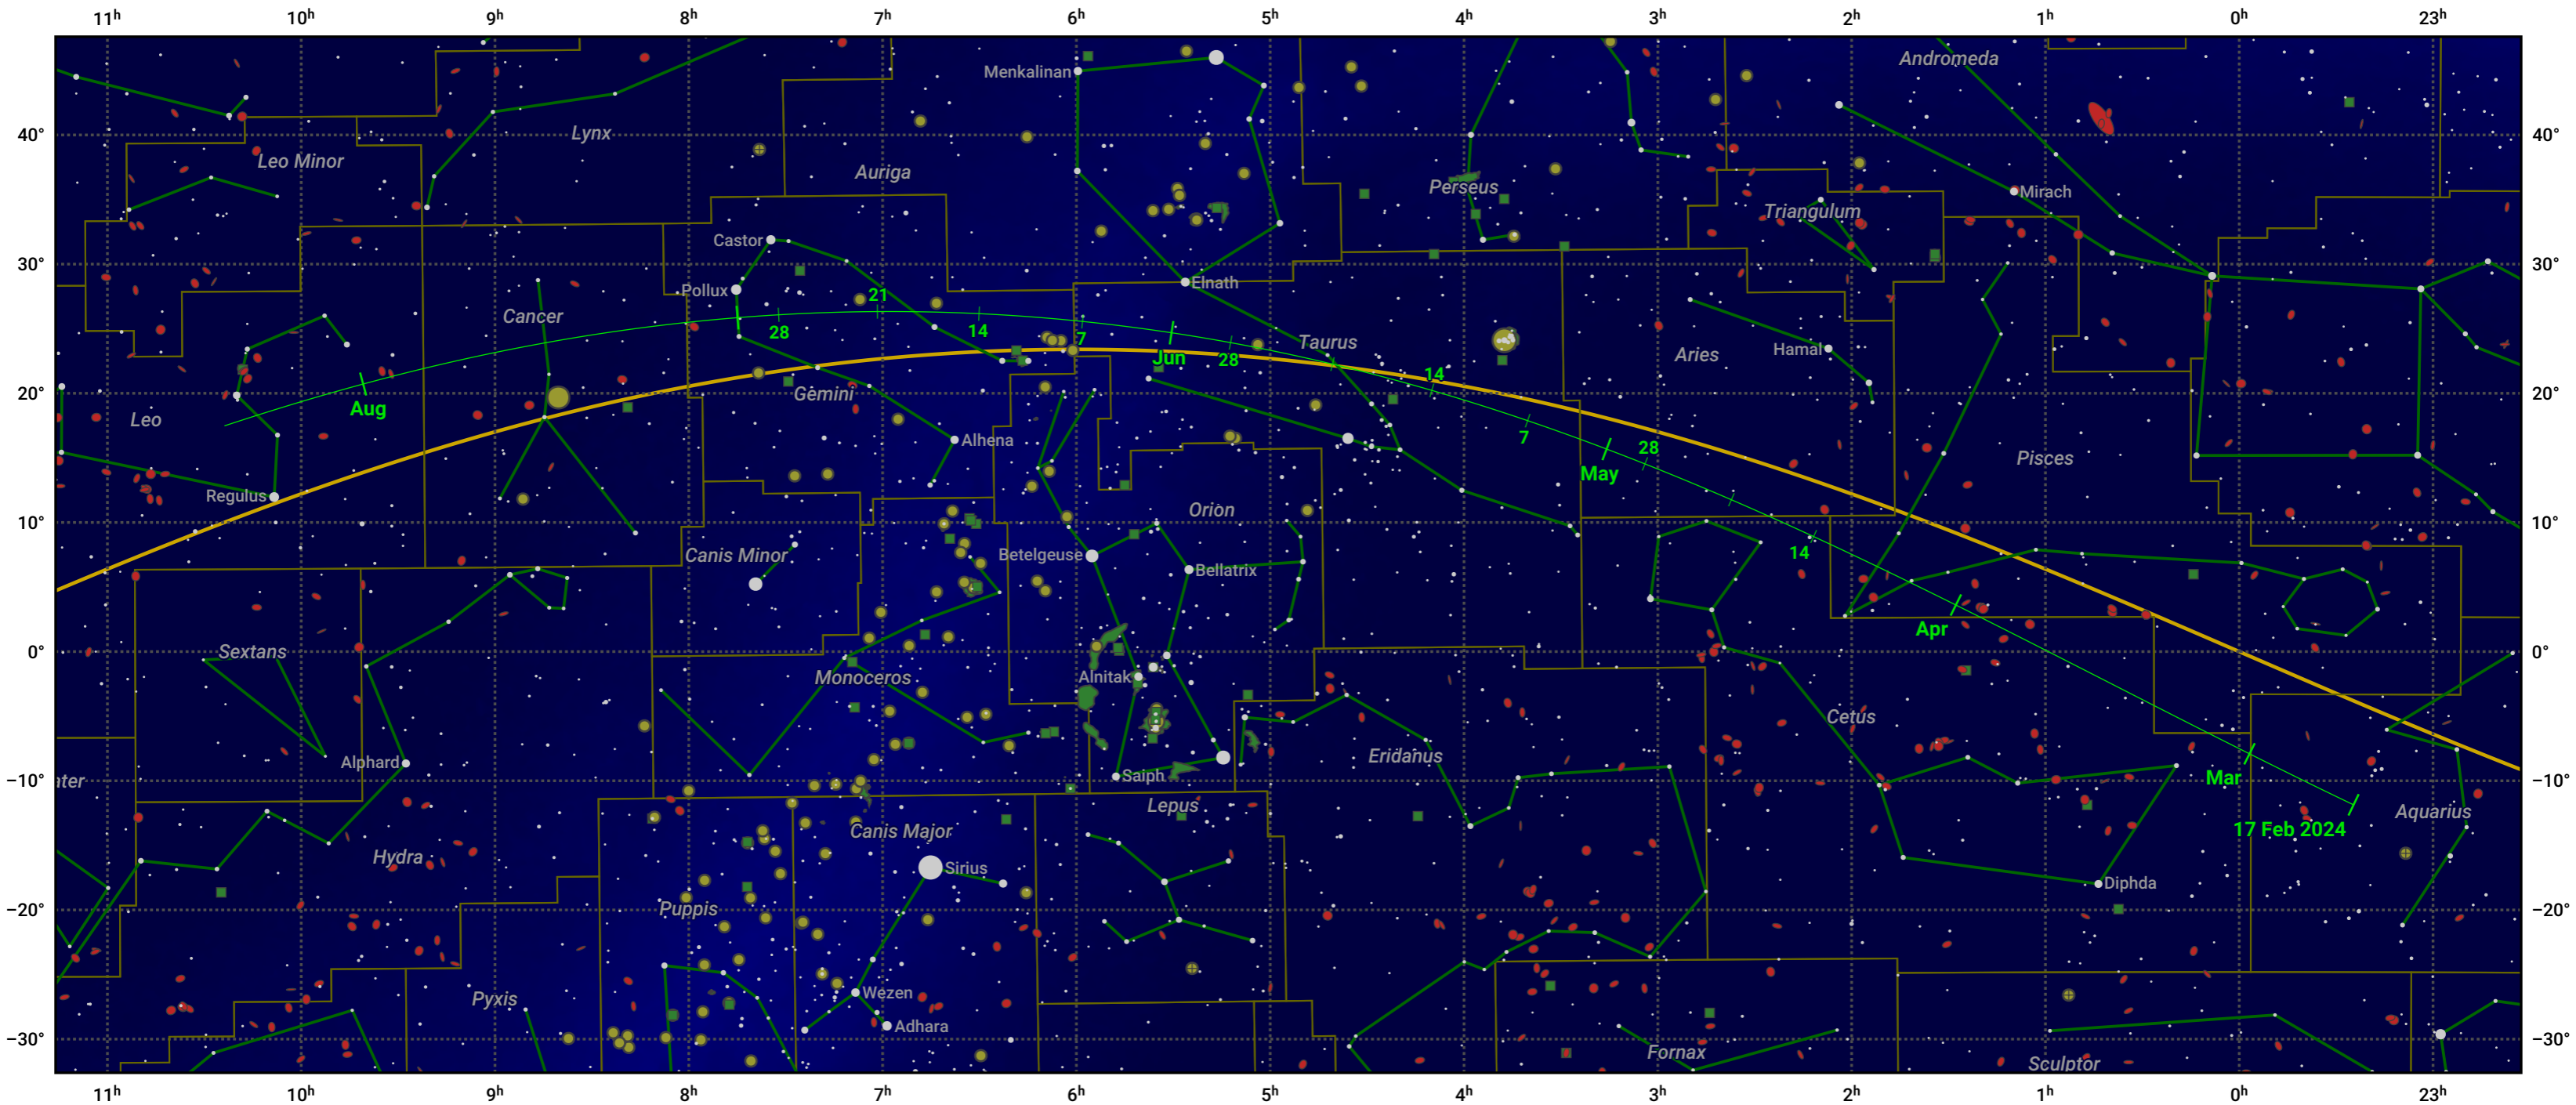

# The path of 46P/Wirtanen starting on 17 Feb 2024

© Dominic Ford 2011–2024. Date markers placed at midnight UTC. Downloaded from <https://in-the-sky.org>

Magnitude scale: 6.0 5.0 4.0 3.0 2.0 1.0 0.0 -1.0 -2.0

— Ecliptic Plane

Galaxy    Bright nebula    Open cluster    Globular cluster

Date	Mag
2024 Mar 1	13.1
2024 Mar 12	12.6
2024 Apr 4	11.6
2024 May 1	10.7
2024 May 9	10.6
2024 Jun 30	11.6
2024 Jul 1	11.6
2024 Jul 23	12.6
2024 Aug 14	13.6