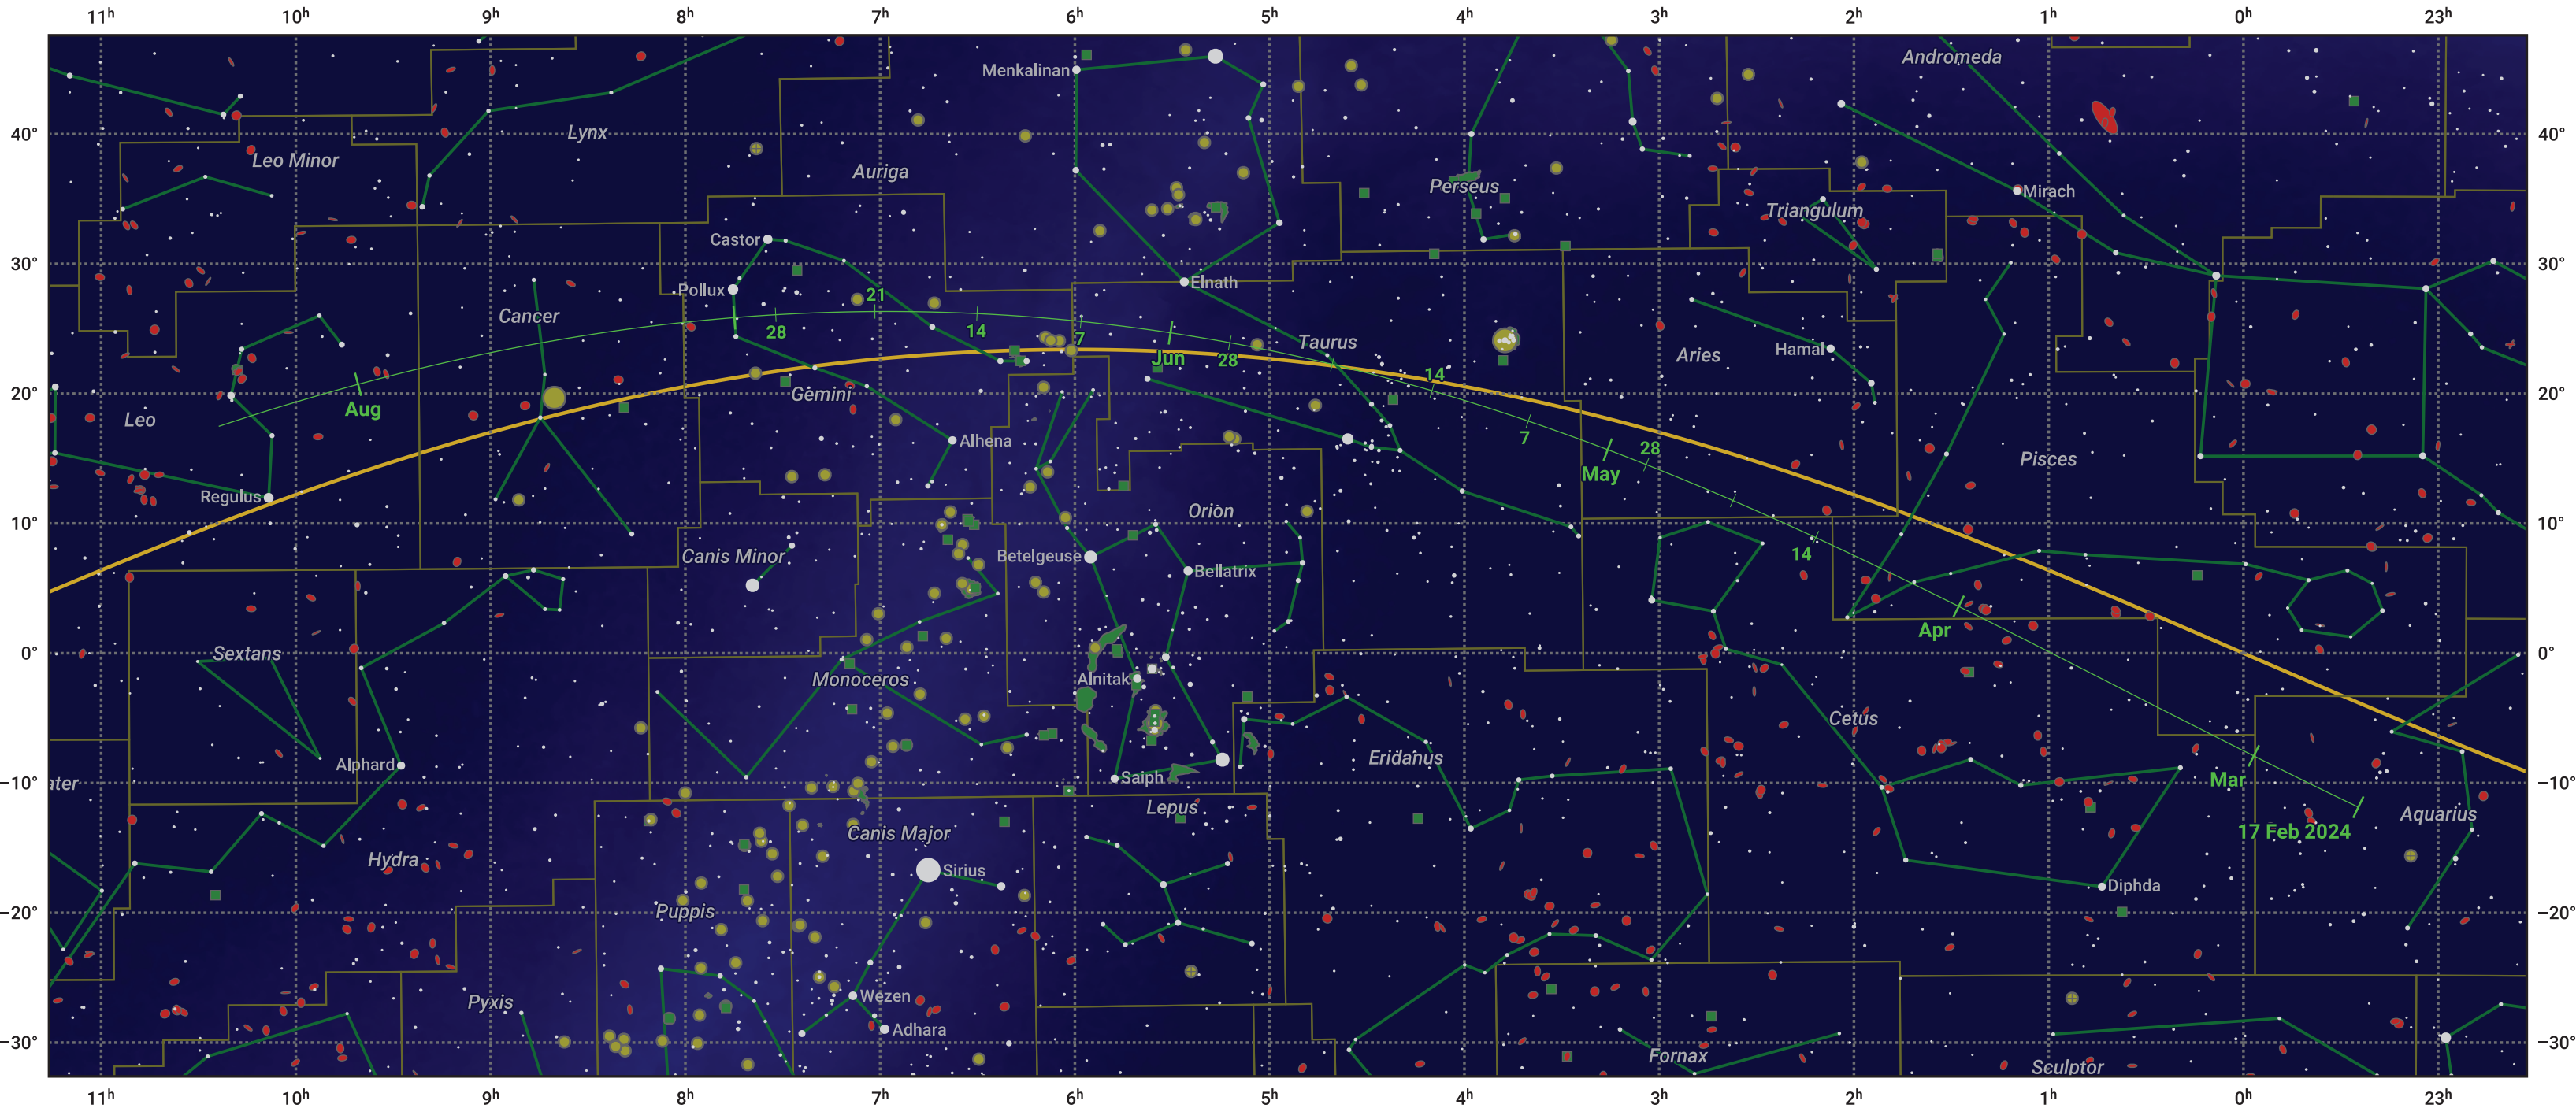

The path of 46P/Wirtanen starting on 17 Feb 2024

© Dominic Ford 2011–2024. Date markers placed at midnight UTC. Downloaded from <https://in-the-sky.org>

Magnitude scale: 6.0 5.0 4.0 3.0 2.0 1.0 0.0 -1.0 -2.0

— Ecliptic Plane

- Galaxy
- Bright nebula
- Open cluster
- Globular cluster

Date	Mag
2024 Mar 1	13.1
2024 Mar 12	12.6
2024 Apr 4	11.6
2024 May 1	10.7
2024 May 9	10.6
2024 Jun 30	11.6
2024 Jul 1	11.6
2024 Jul 23	12.6
2024 Aug 14	13.6