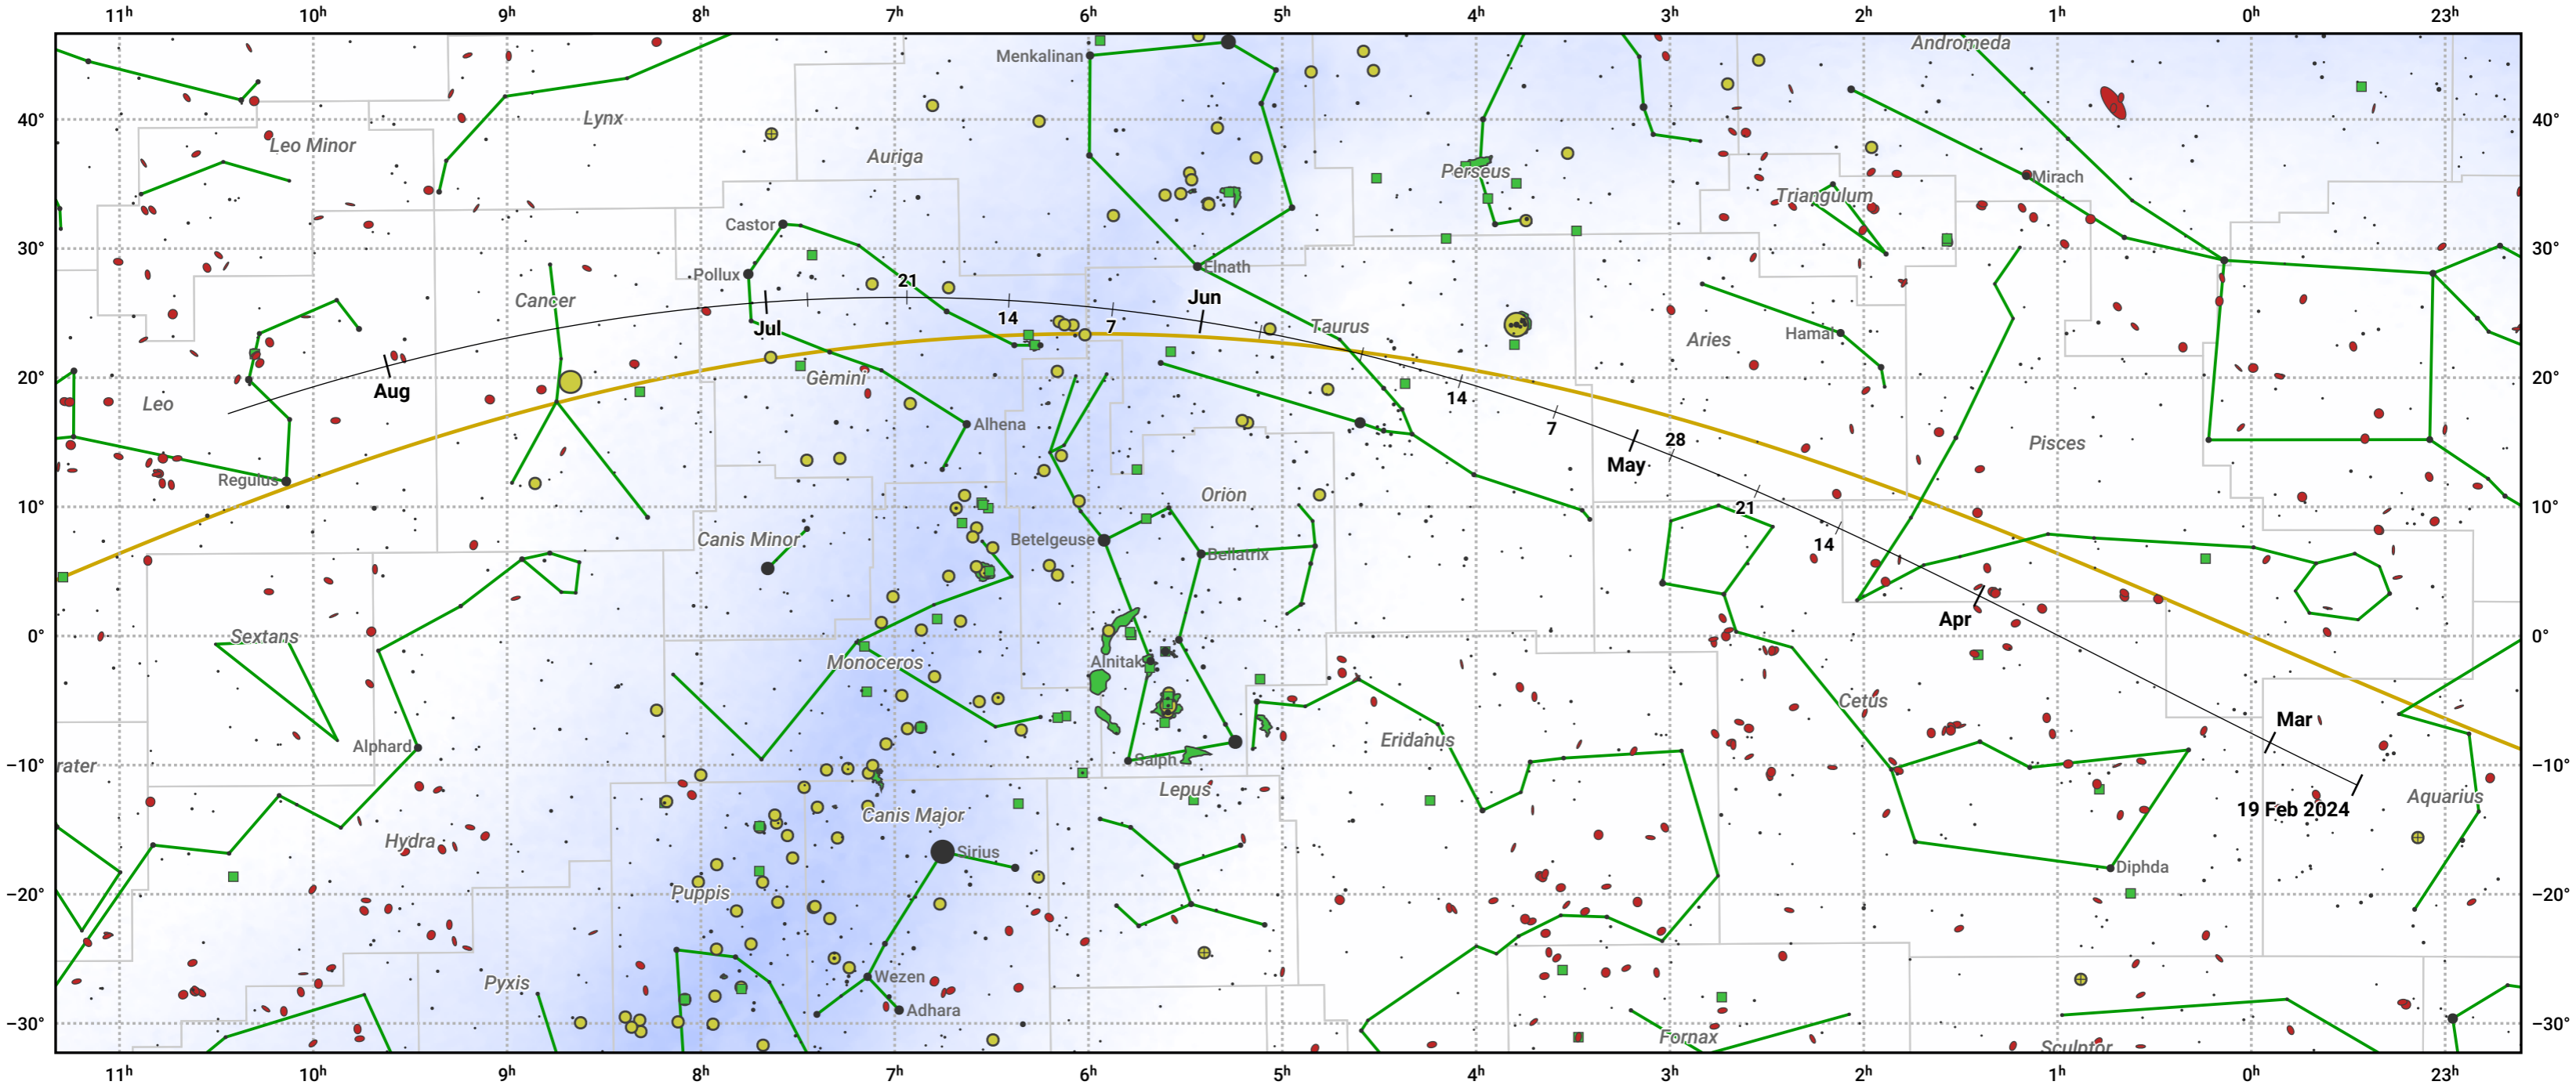

The path of 46P/Wirtanen starting on 19 Feb 2024

© Dominic Ford 2011–2024. Date markers placed at midnight UTC. Downloaded from <https://in-the-sky.org>

Magnitude scale: 6.0 5.0 4.0 3.0 2.0 1.0 0.0 -1.0 -2.0

— Ecliptic Plane

- Galaxy
- Bright nebula
- Open cluster
- + Globular cluster

Date	Mag
2024 Mar 1	13.2
2024 Mar 14	12.6
2024 Apr 6	11.6
2024 May 1	10.7
2024 May 10	10.6
2024 Jul 1	11.5
2024 Jul 3	11.6
2024 Jul 25	12.6
2024 Aug 16	13.6