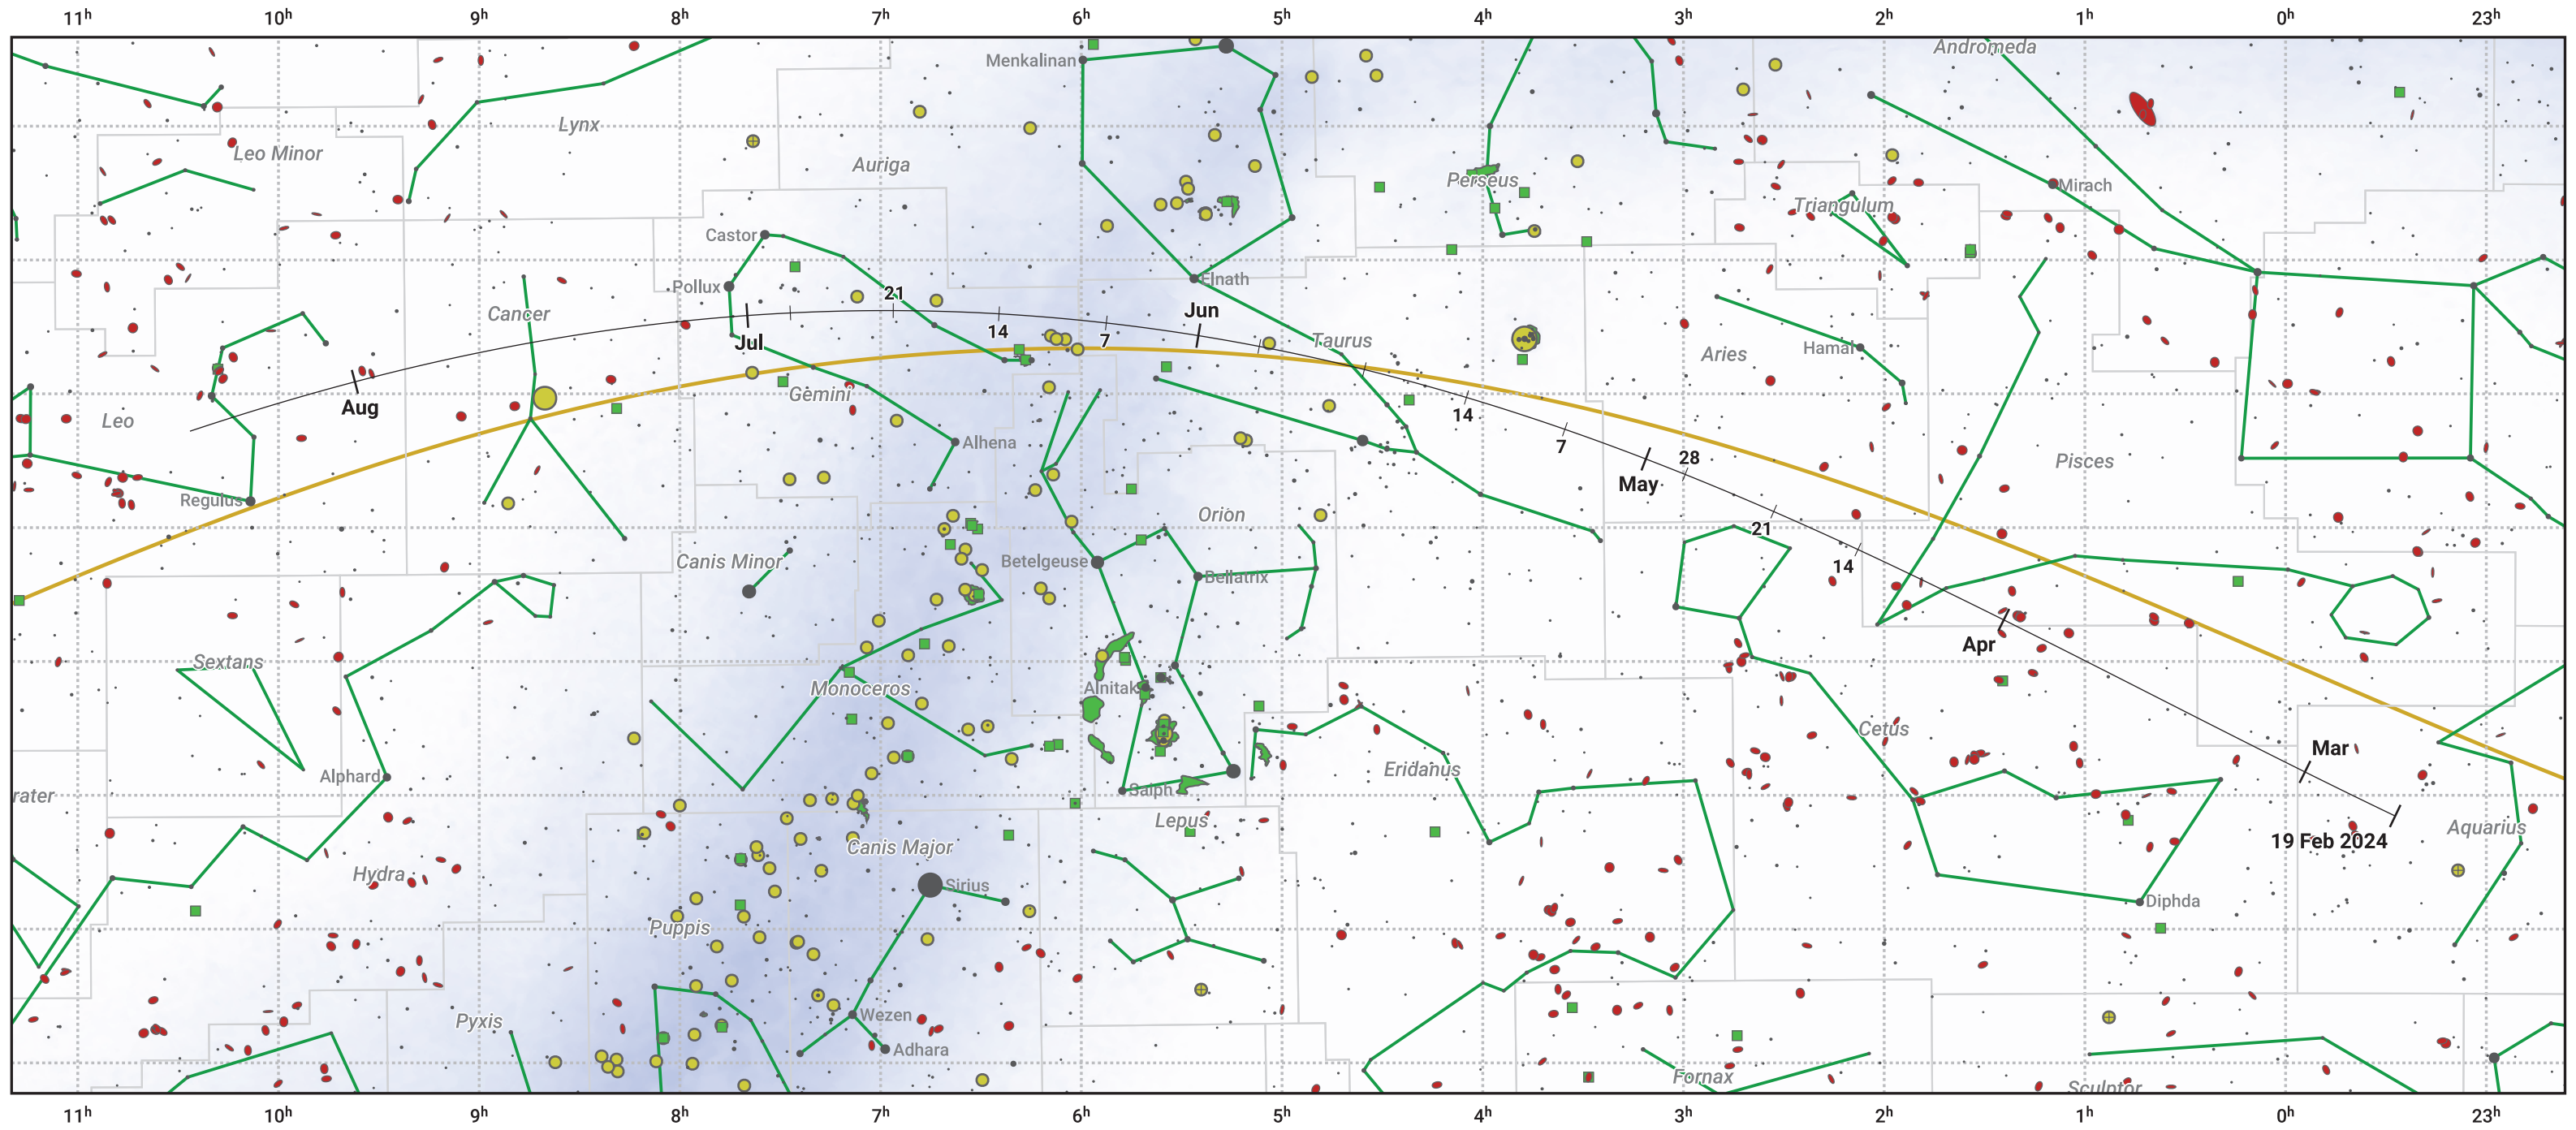

# The path of 46P/Wirtanen starting on 19 Feb 2024

© Dominic Ford 2011–2024. Date markers placed at midnight UTC. Downloaded from <https://in-the-sky.org>

Magnitude scale:  6.0  5.0  4.0  3.0  2.0  1.0  0.0  -1.0  -2.0

Ecliptic Plane

Galaxy  Bright nebula  Open cluster + Globular cluster

Date	Mag
2024 Mar 1	13.2
2024 Mar 14	12.6
2024 Apr 6	11.6
2024 May 1	10.7
2024 May 10	10.6
2024 Jul 1	11.5
2024 Jul 3	11.6
2024 Jul 25	12.6
2024 Aug 16	13.6