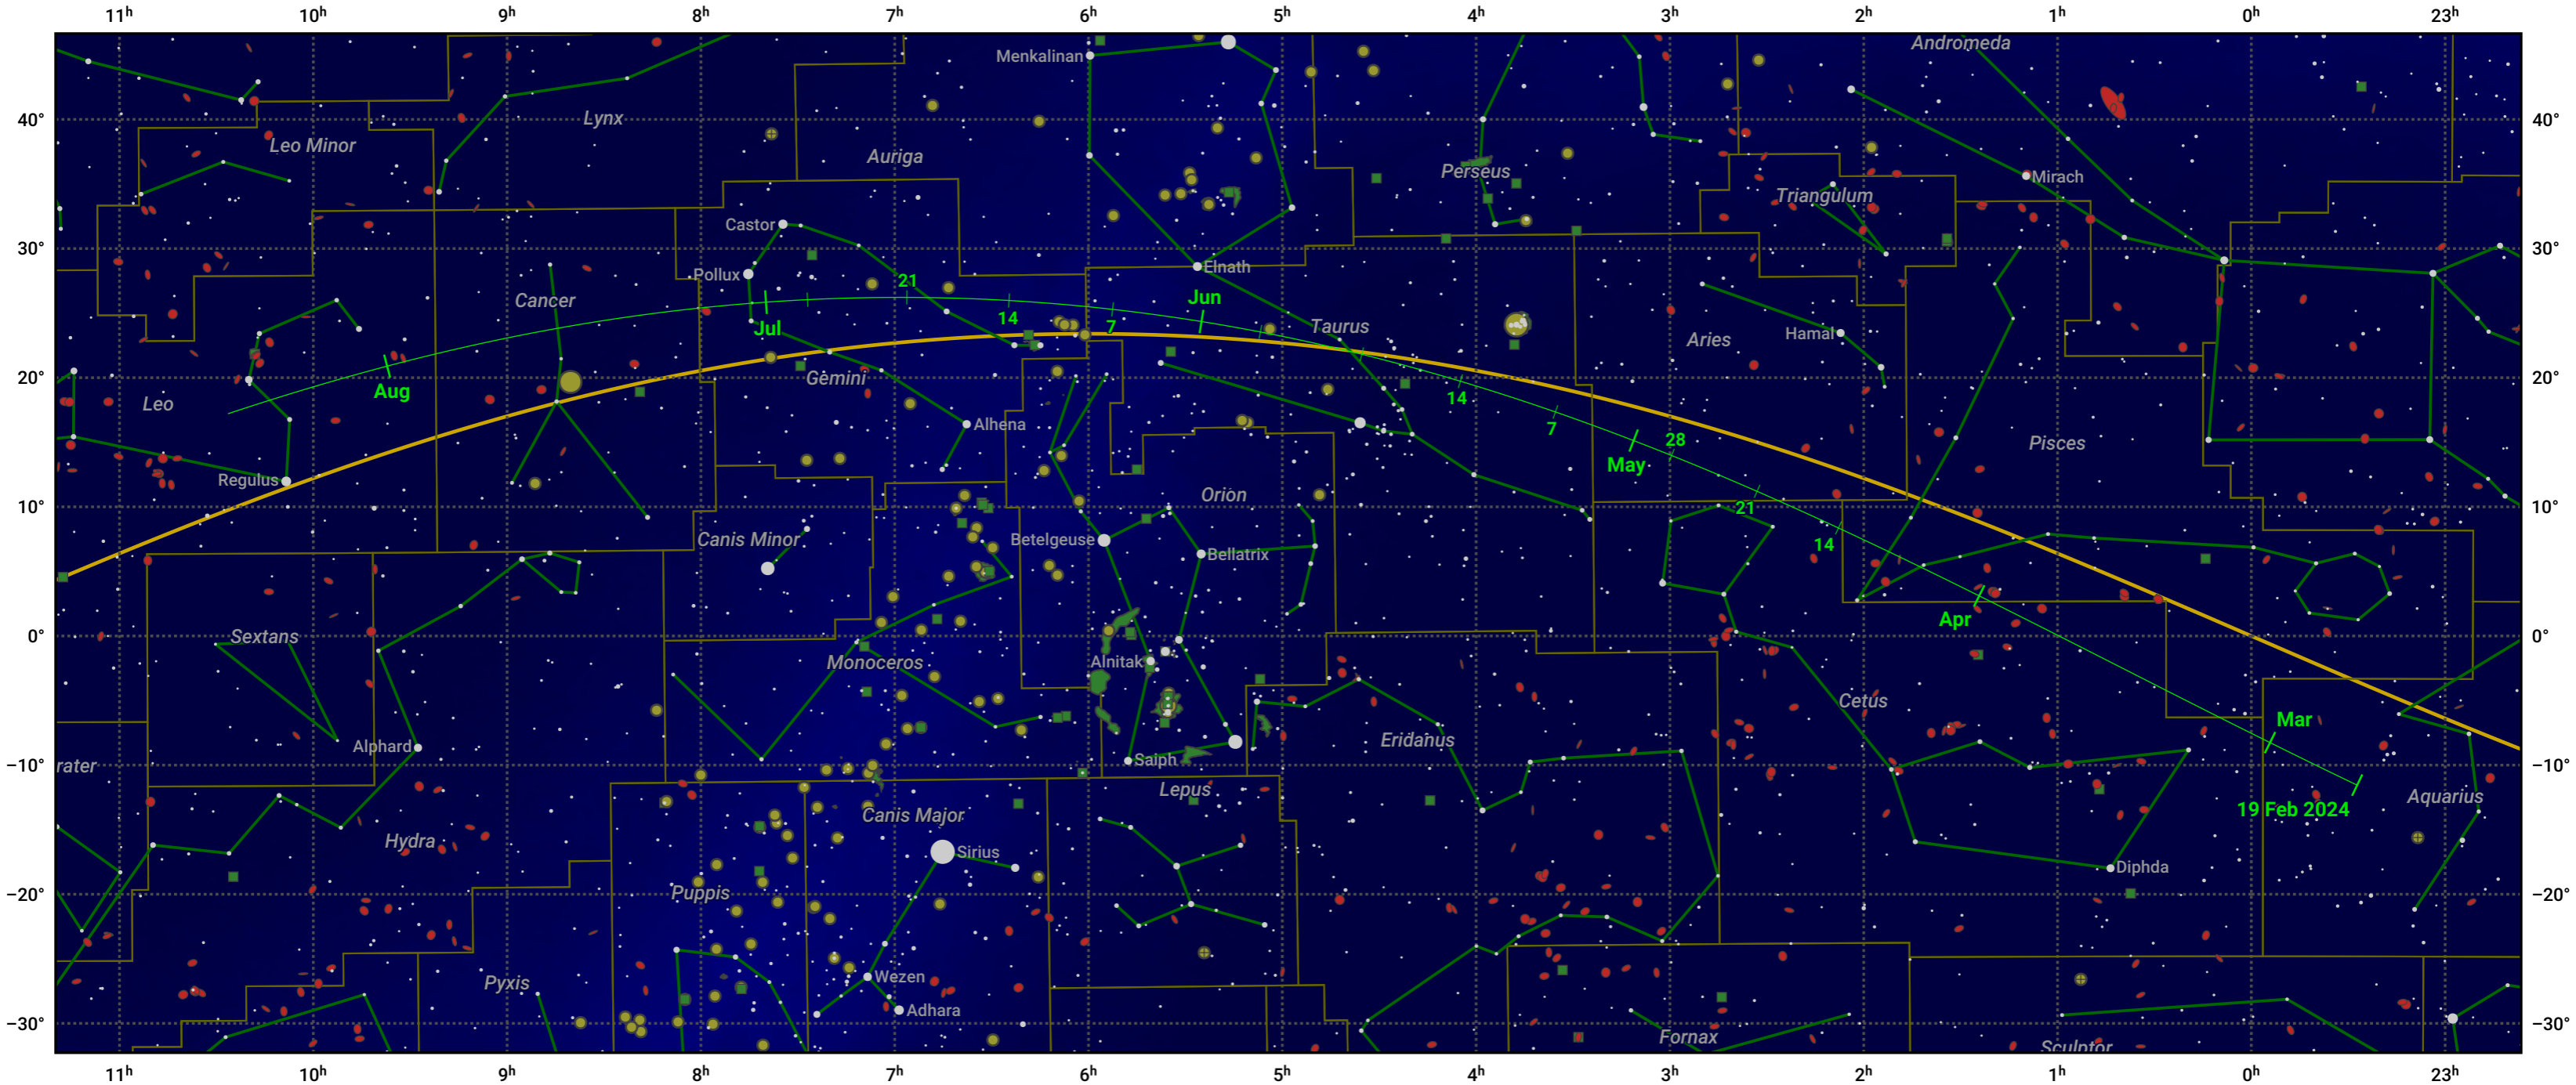

The path of 46P/Wirtanen starting on 19 Feb 2024

© Dominic Ford 2011–2024. Date markers placed at midnight UTC. Downloaded from <https://in-the-sky.org>

Magnitude scale: 6.0 5.0 4.0 3.0 2.0 1.0 0.0 -1.0 -2.0

— Ecliptic Plane

- Galaxy
- Bright nebula
- Open cluster
- ⊕ Globular cluster

| Date | Mag |
|-------------|------|
| 2024 Mar 1 | 13.2 |
| 2024 Mar 14 | 12.6 |
| 2024 Apr 6 | 11.6 |
| 2024 May 1 | 10.7 |
| 2024 May 10 | 10.6 |
| 2024 Jul 1 | 11.5 |
| 2024 Jul 3 | 11.6 |
| 2024 Jul 25 | 12.6 |
| 2024 Aug 16 | 13.6 |