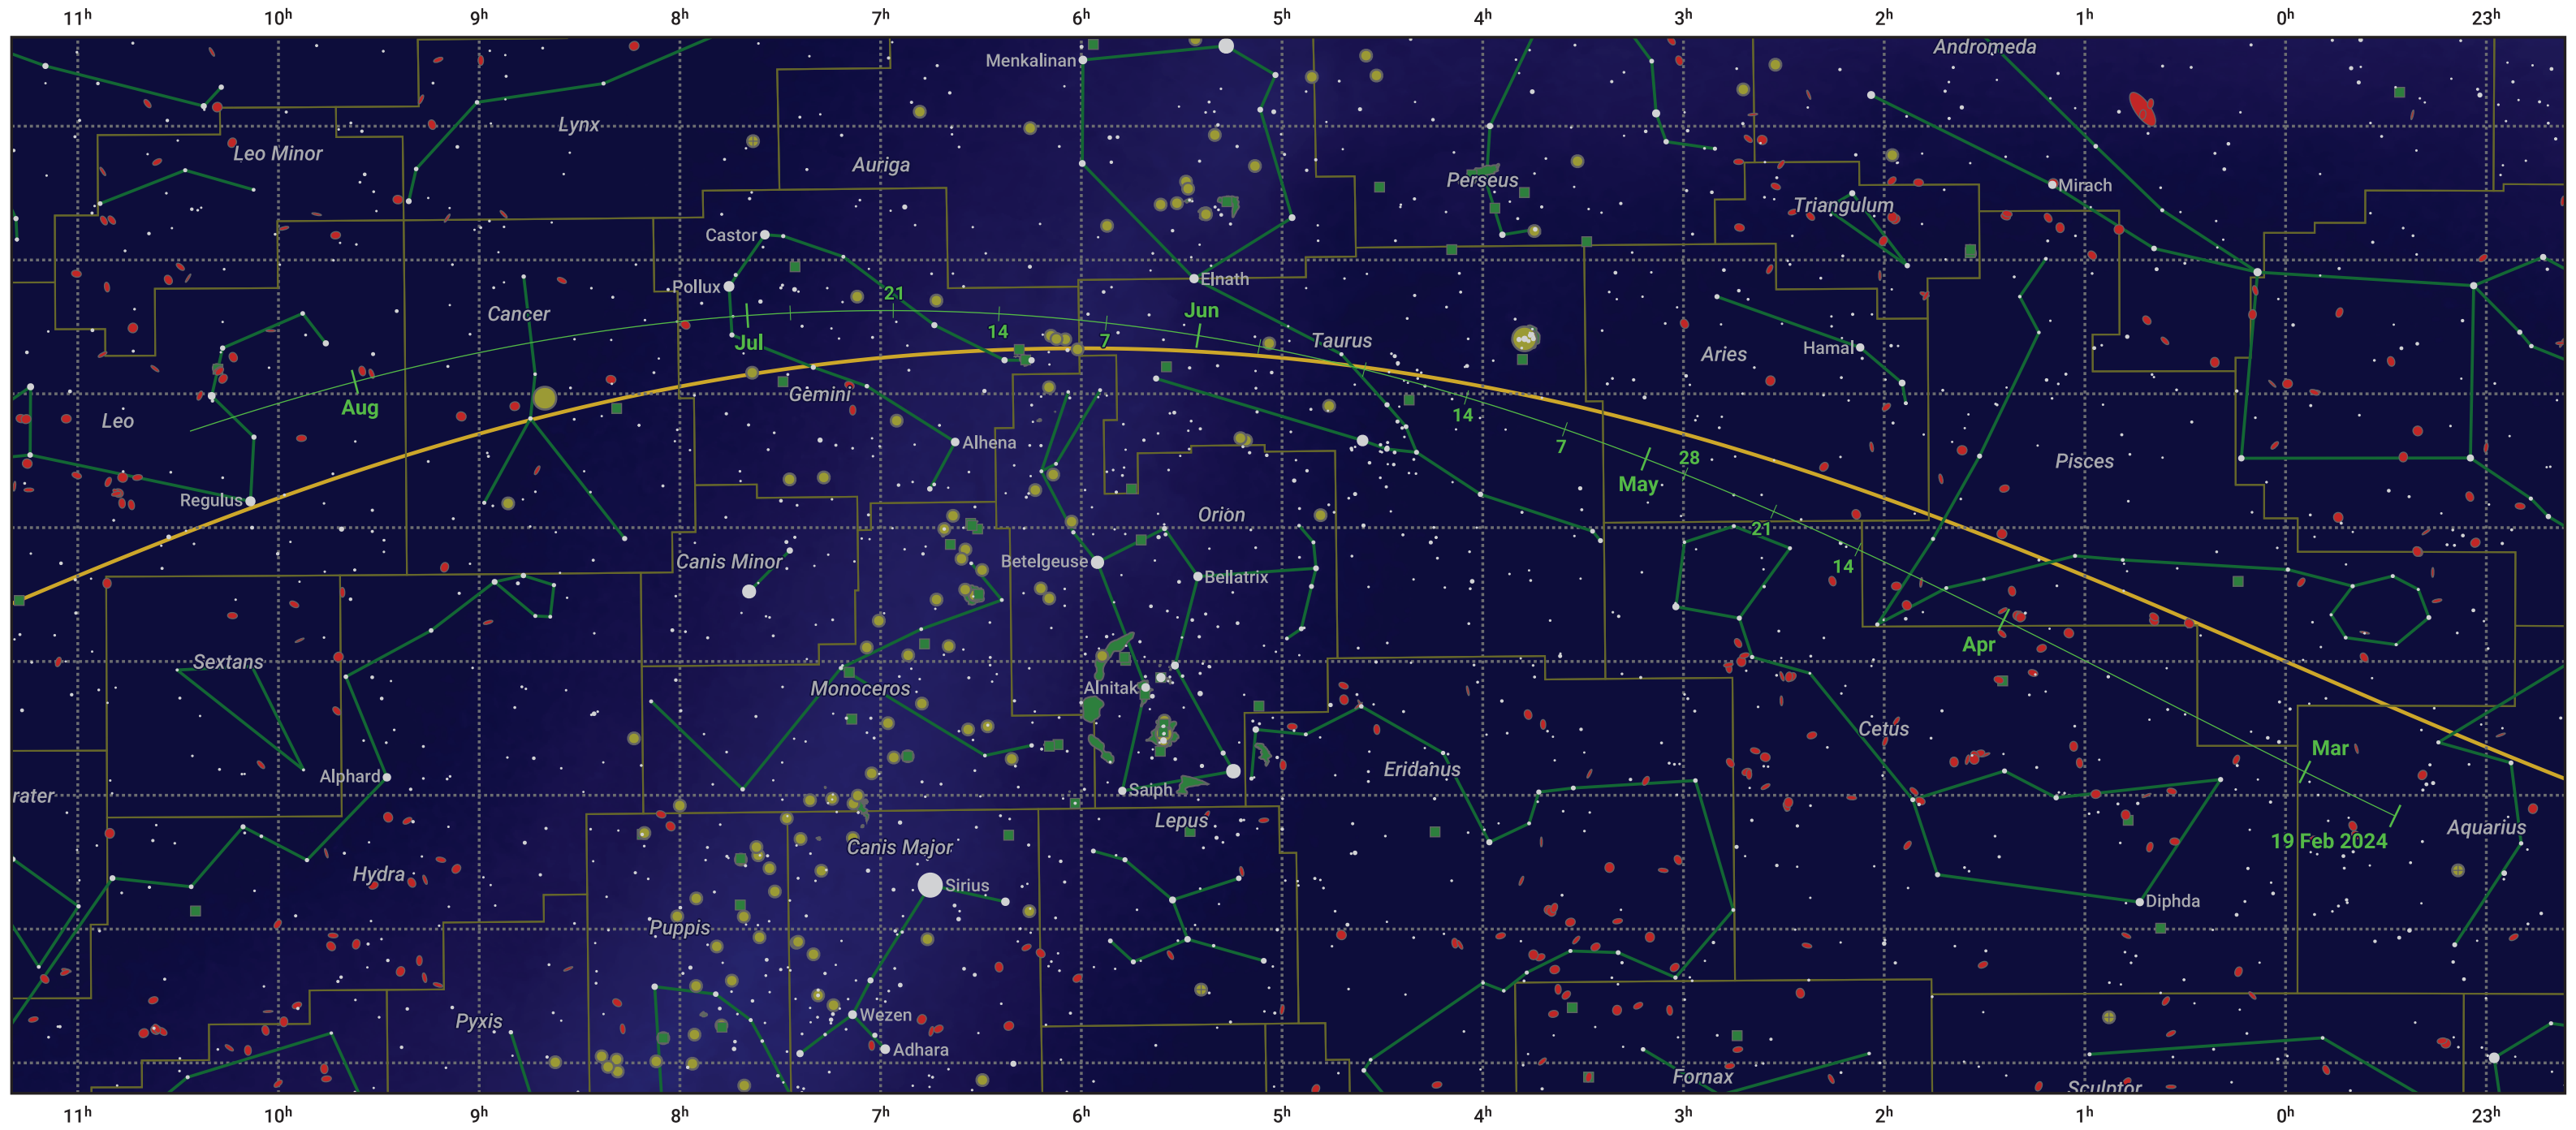

The path of 46P/Wirtanen starting on 19 Feb 2024

© Dominic Ford 2011–2024. Date markers placed at midnight UTC. Downloaded from <https://in-the-sky.org>

Magnitude scale: -6.0 -5.0 -4.0 -3.0 -2.0 -1.0 -0.0 -1.0 -2.0

Ecliptic Plane

Galaxy Bright nebula Open cluster Globular cluster

Date	Mag
2024 Mar 1	13.2
2024 Mar 14	12.6
2024 Apr 6	11.6
2024 May 1	10.7
2024 May 10	10.6
2024 Jul 1	11.5
2024 Jul 3	11.6
2024 Jul 25	12.6
2024 Aug 16	13.6