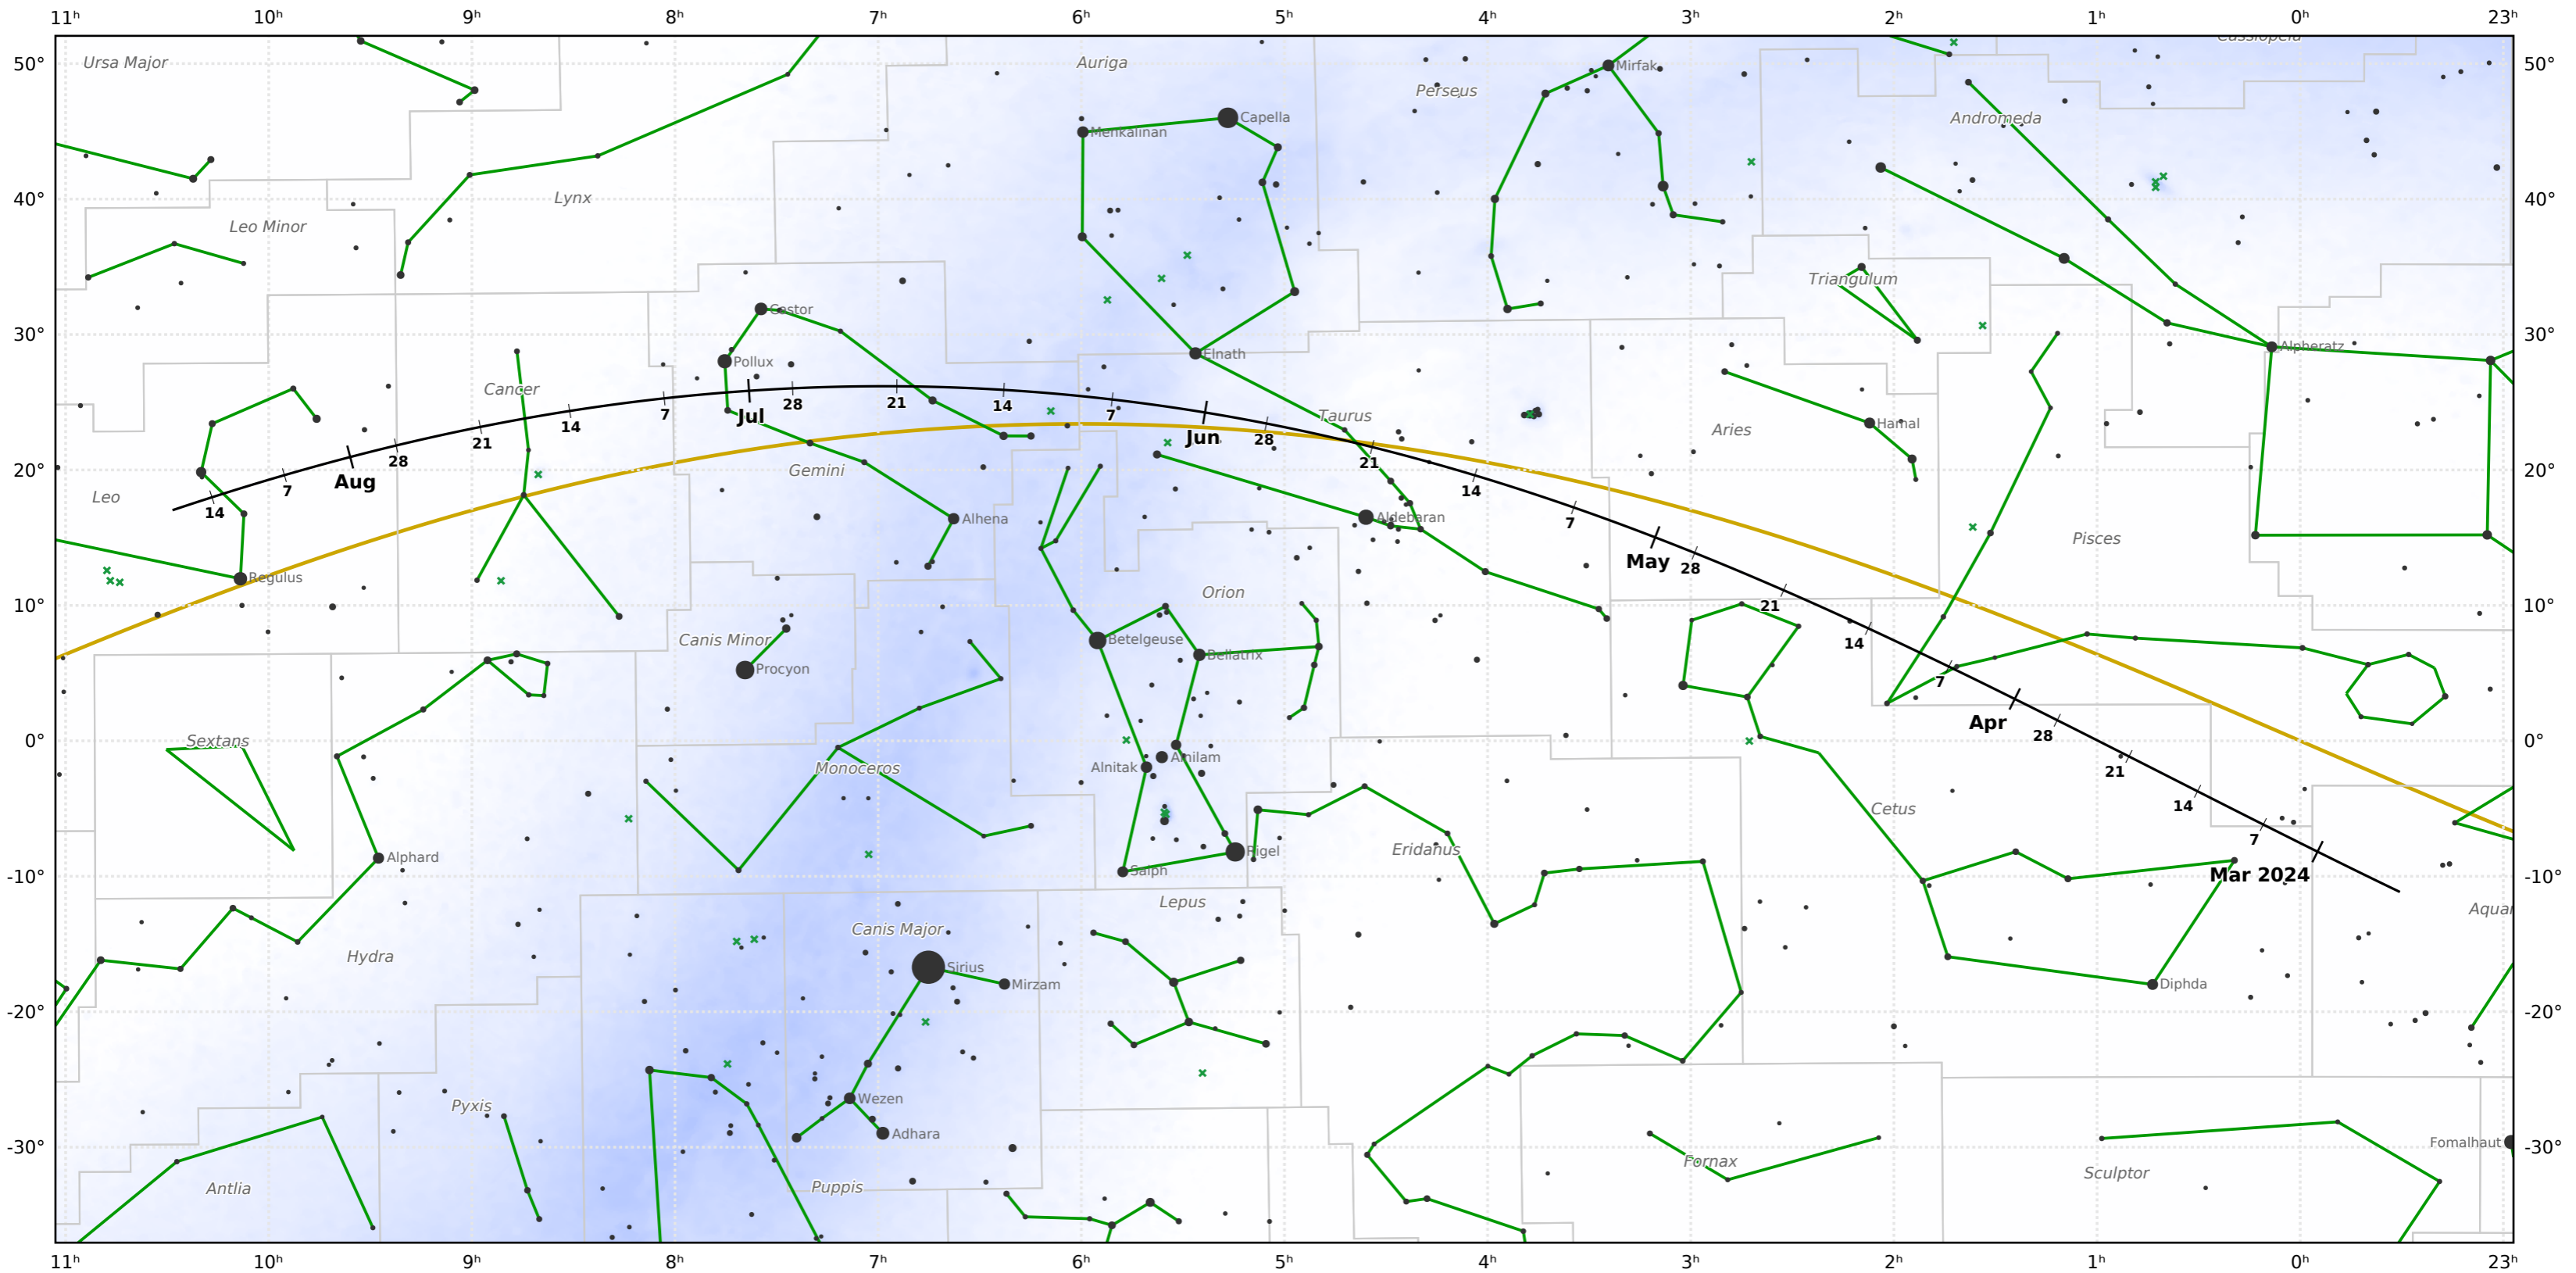

The path of 46P/Wirtanen starting on 20 Feb 2024

© Dominic Ford 2011-2021. Downloaded from <https://in-the-sky.org>

Magnitude scale: • 5.0 • 4.5 • 4.0 • 3.5 • 3.0 • 2.5 • 2.0 • 1.5 • 1.0 • 0.5 • 0.0 • -0.5 • -1.0 • -1.5

— Ecliptic Plane