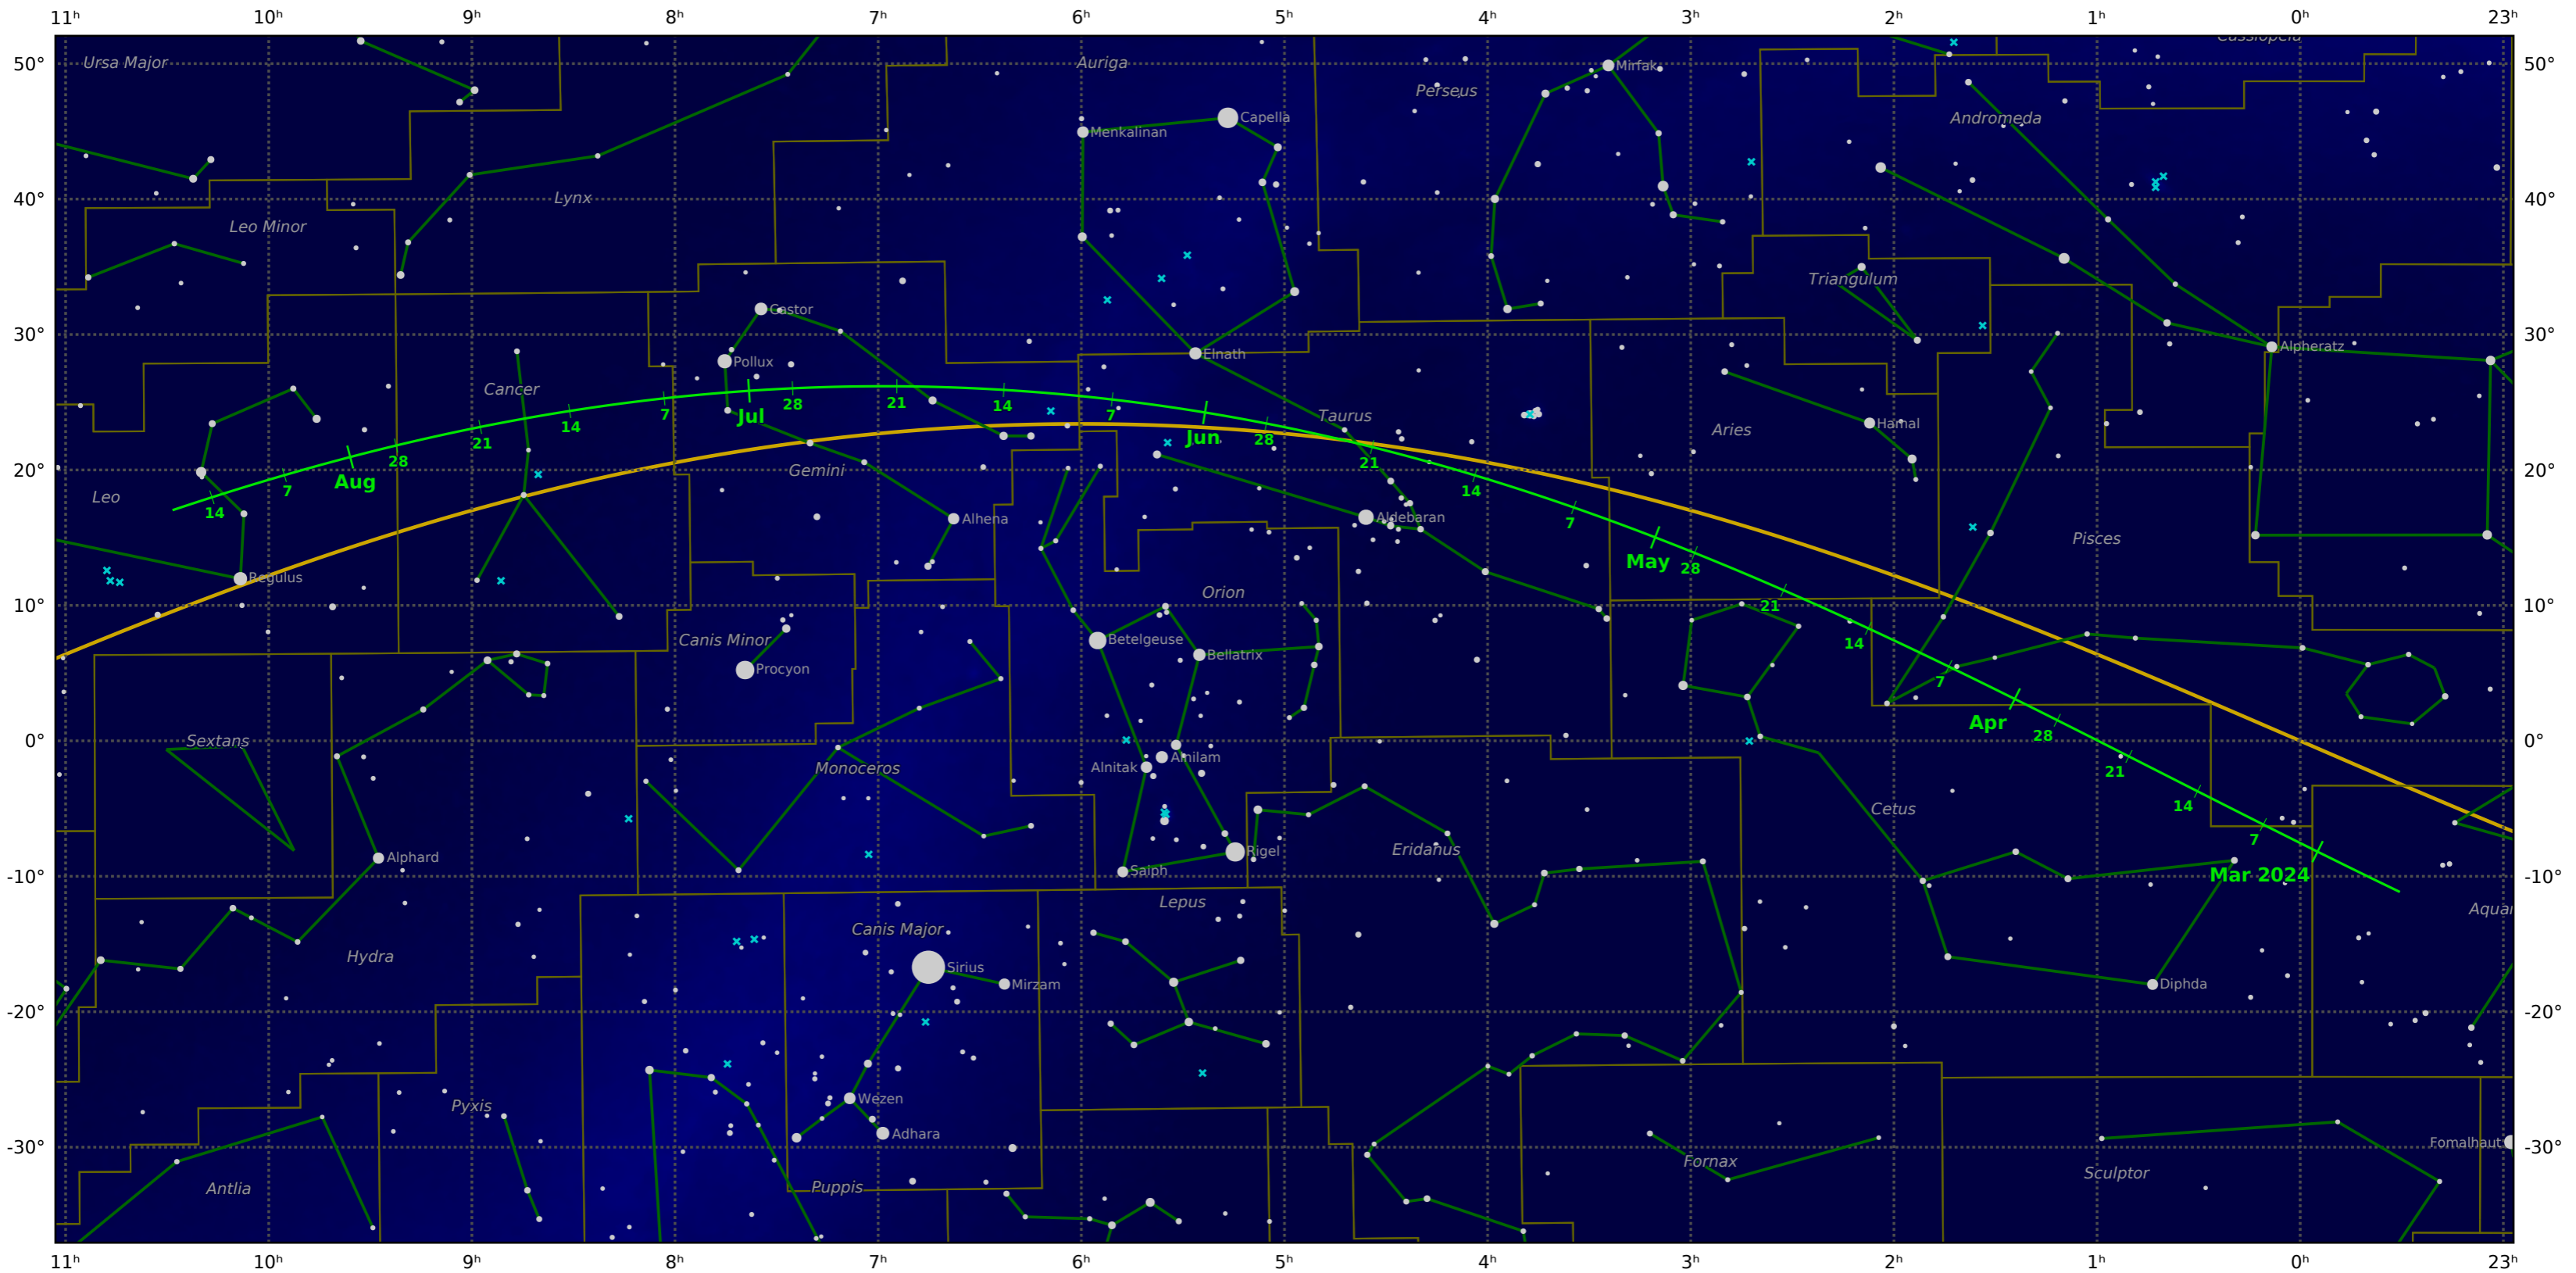

The path of 46P/Wirtanen starting on 20 Feb 2024

© Dominic Ford 2011-2021. Downloaded from <https://in-the-sky.org>

Magnitude scale: • 5.0 • 4.5 • 4.0 • 3.5 • 3.0 • 2.5 • 2.0 • 1.5 • 1.0 • 0.5 • 0.0 • -0.5 • -1.0 • -1.5

— Ecliptic Plane