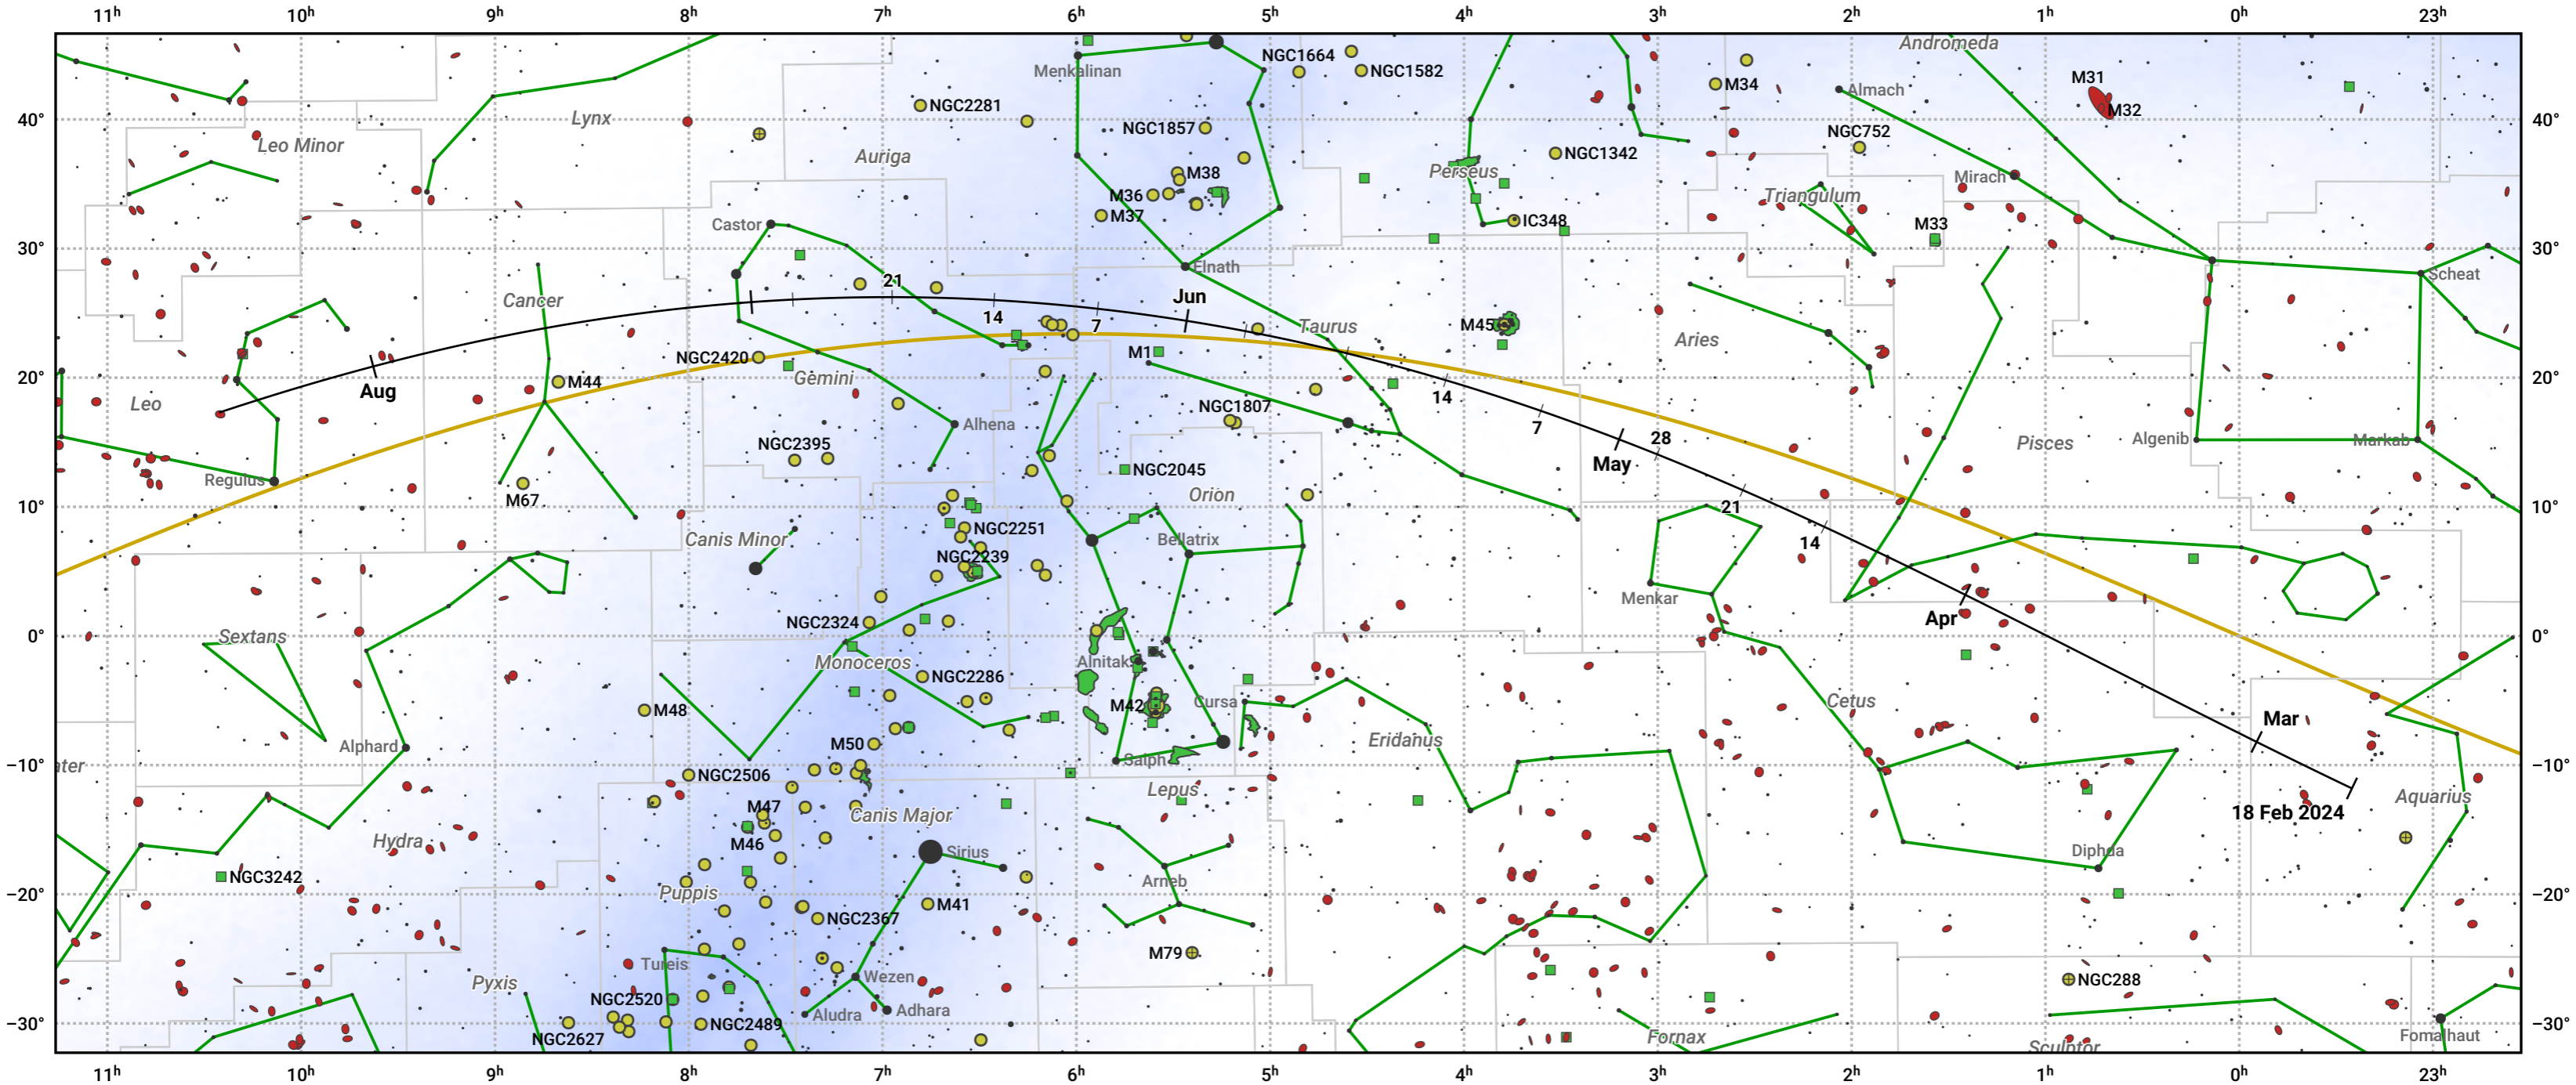

# The path of 46P/Wirtanen starting on 18 Feb 2024

© Dominic Ford 2011–2024. Date markers placed at midnight UTC. Downloaded from <https://in-the-sky.org>

Magnitude scale: 6.0 5.0 4.0 3.0 2.0 1.0 0.0 -1.0 -2.0

- Galaxy
- Bright nebula
- Open cluster
- ⊕ Globular cluster

Date	Mag
2024 Mar 1	13.2
2024 Mar 13	12.6
2024 Apr 5	11.6
2024 May 1	10.7
2024 May 8	10.6
2024 Jul 1	11.5
2024 Jul 3	11.6
2024 Jul 25	12.6
2024 Aug 16	13.7