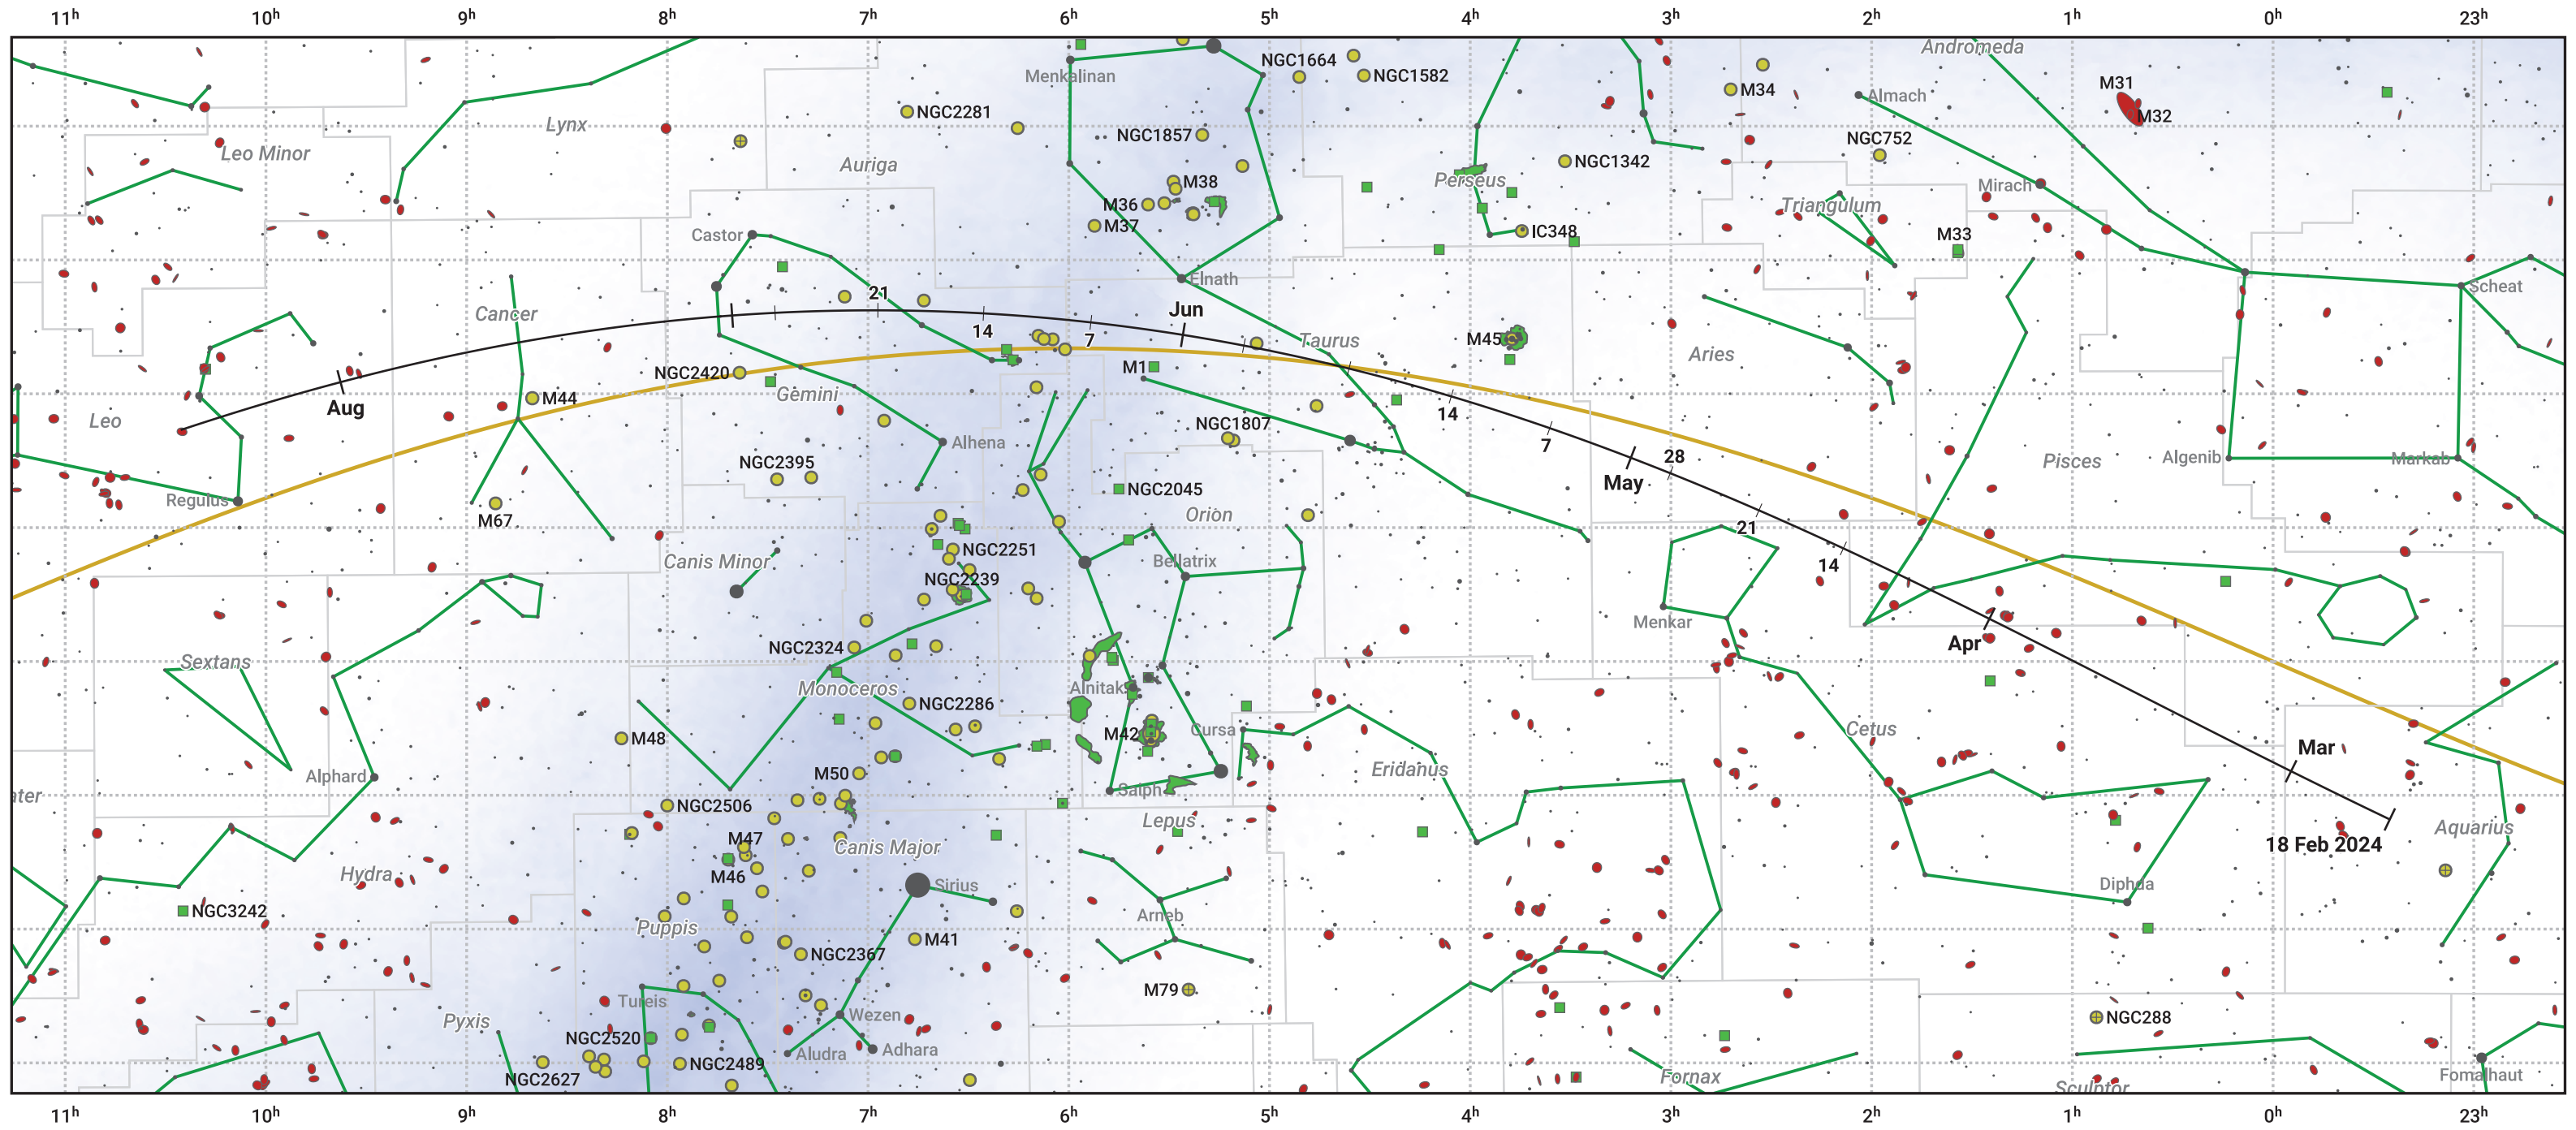

The path of 46P/Wirtanen starting on 18 Feb 2024

© Dominic Ford 2011–2024. Date markers placed at midnight UTC. Downloaded from <https://in-the-sky.org>

Magnitude scale: 6.0 5.0 4.0 3.0 2.0 1.0 0.0 -1.0 -2.0

— Ecliptic Plane

Galaxy Bright nebula Open cluster Globular cluster

Date	Mag
2024 Mar 1	13.2
2024 Mar 13	12.6
2024 Apr 5	11.6
2024 May 1	10.7
2024 May 8	10.6
2024 Jul 1	11.5
2024 Jul 3	11.6
2024 Jul 25	12.6
2024 Aug 16	13.7