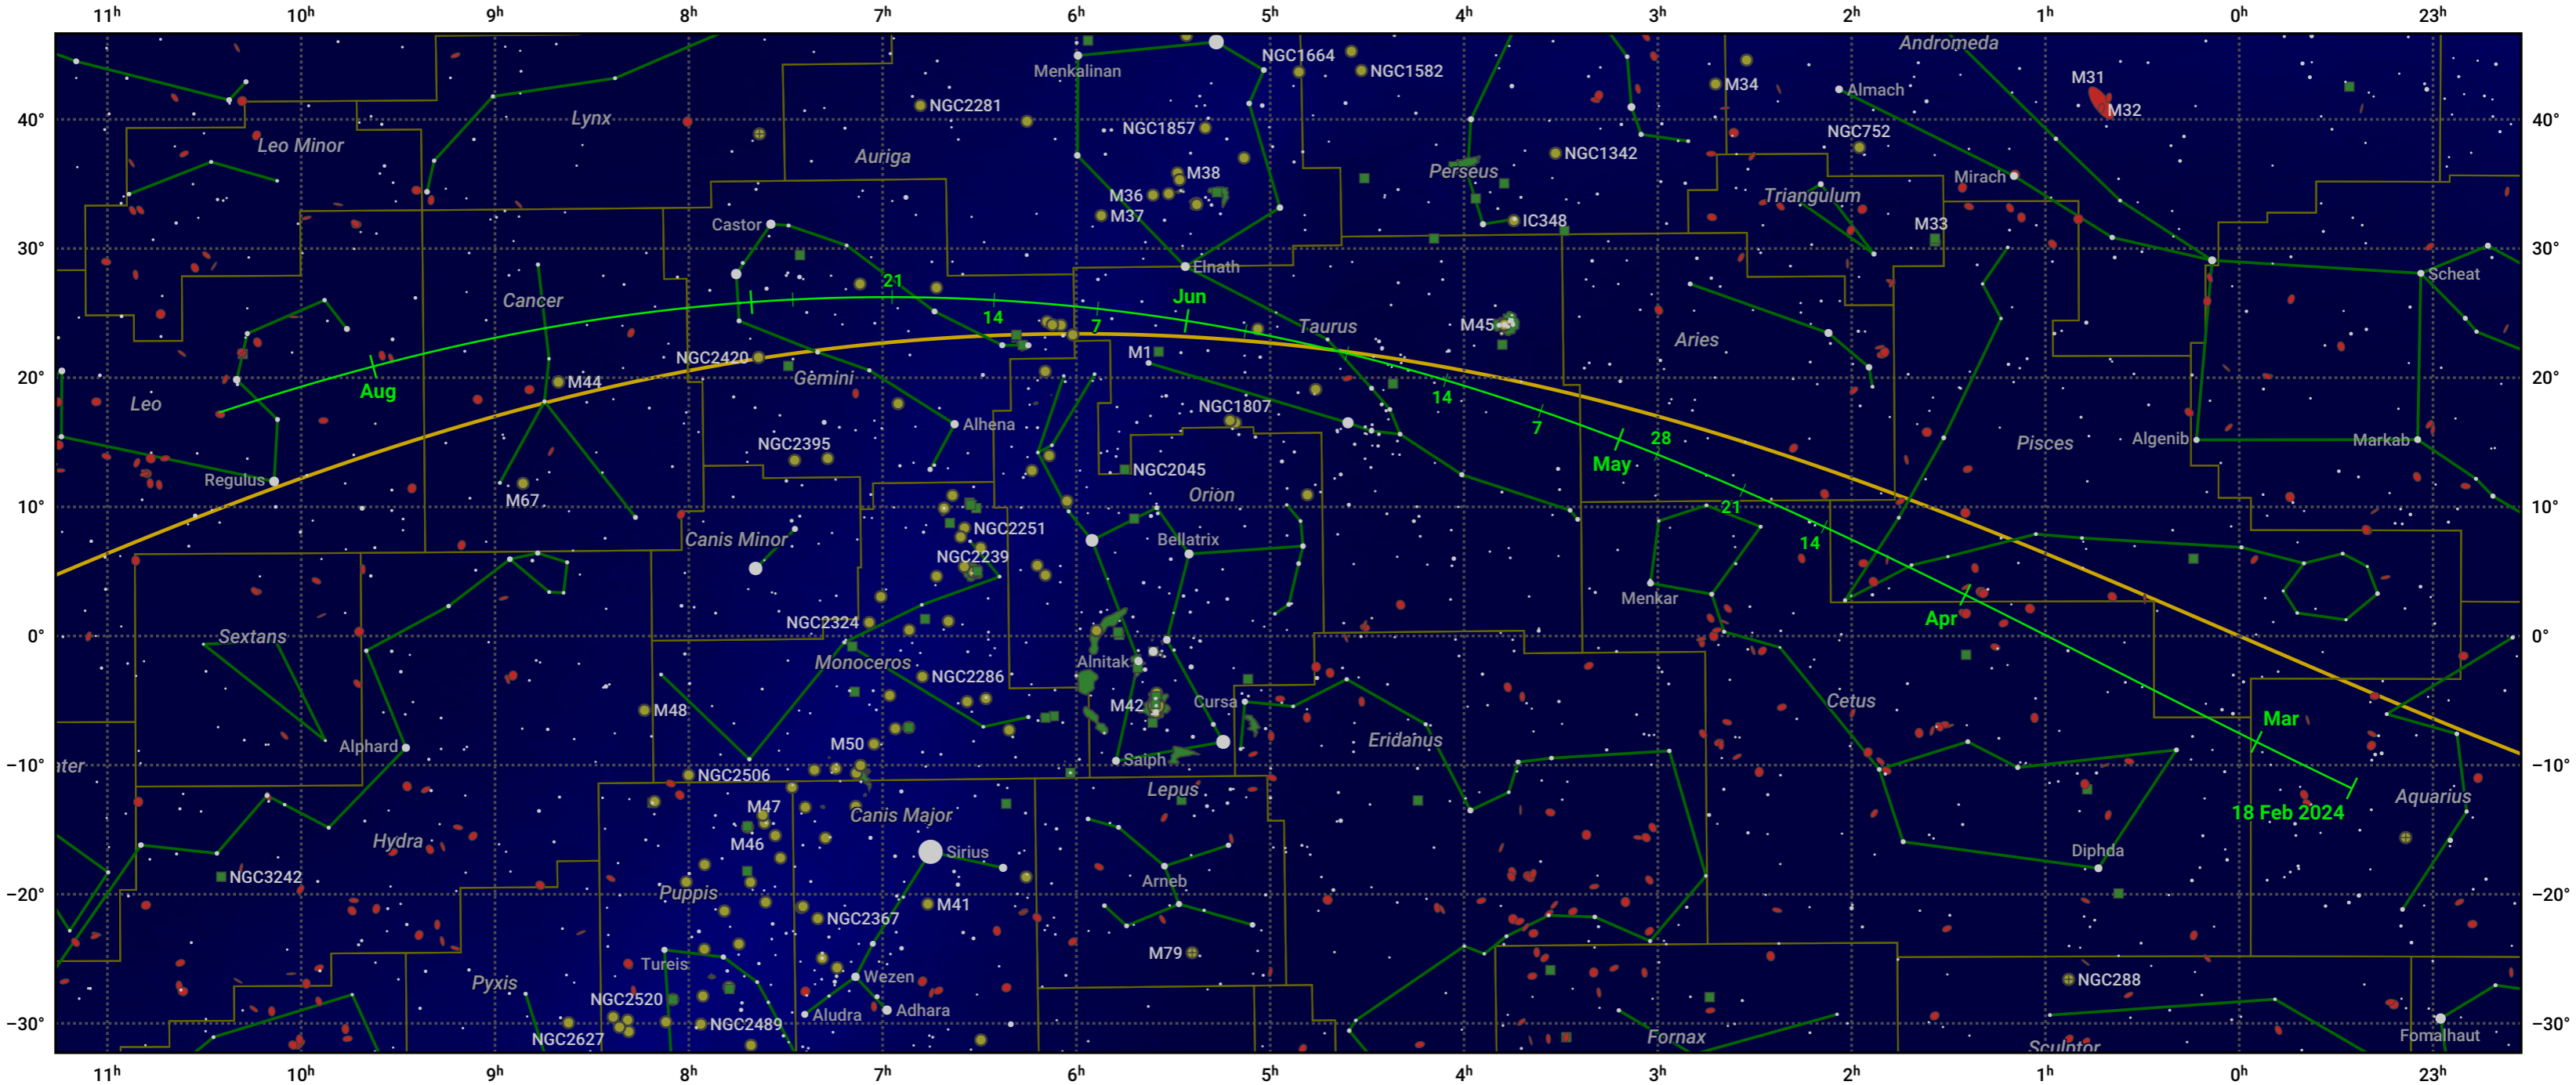

The path of 46P/Wirtanen starting on 18 Feb 2024

© Dominic Ford 2011–2024. Date markers placed at midnight UTC. Downloaded from <https://in-the-sky.org>

Magnitude scale: 6.0 5.0 4.0 3.0 2.0 1.0 0.0 -1.0 -2.0

- Ecliptic Plane
- Galaxy
- Bright nebula
- Open cluster
- ⊕ Globular cluster

| Date | Mag |
|-------------|------|
| 2024 Mar 1 | 13.2 |
| 2024 Mar 13 | 12.6 |
| 2024 Apr 5 | 11.6 |
| 2024 May 1 | 10.7 |
| 2024 May 8 | 10.6 |
| 2024 Jul 1 | 11.5 |
| 2024 Jul 3 | 11.6 |
| 2024 Jul 25 | 12.6 |
| 2024 Aug 16 | 13.7 |