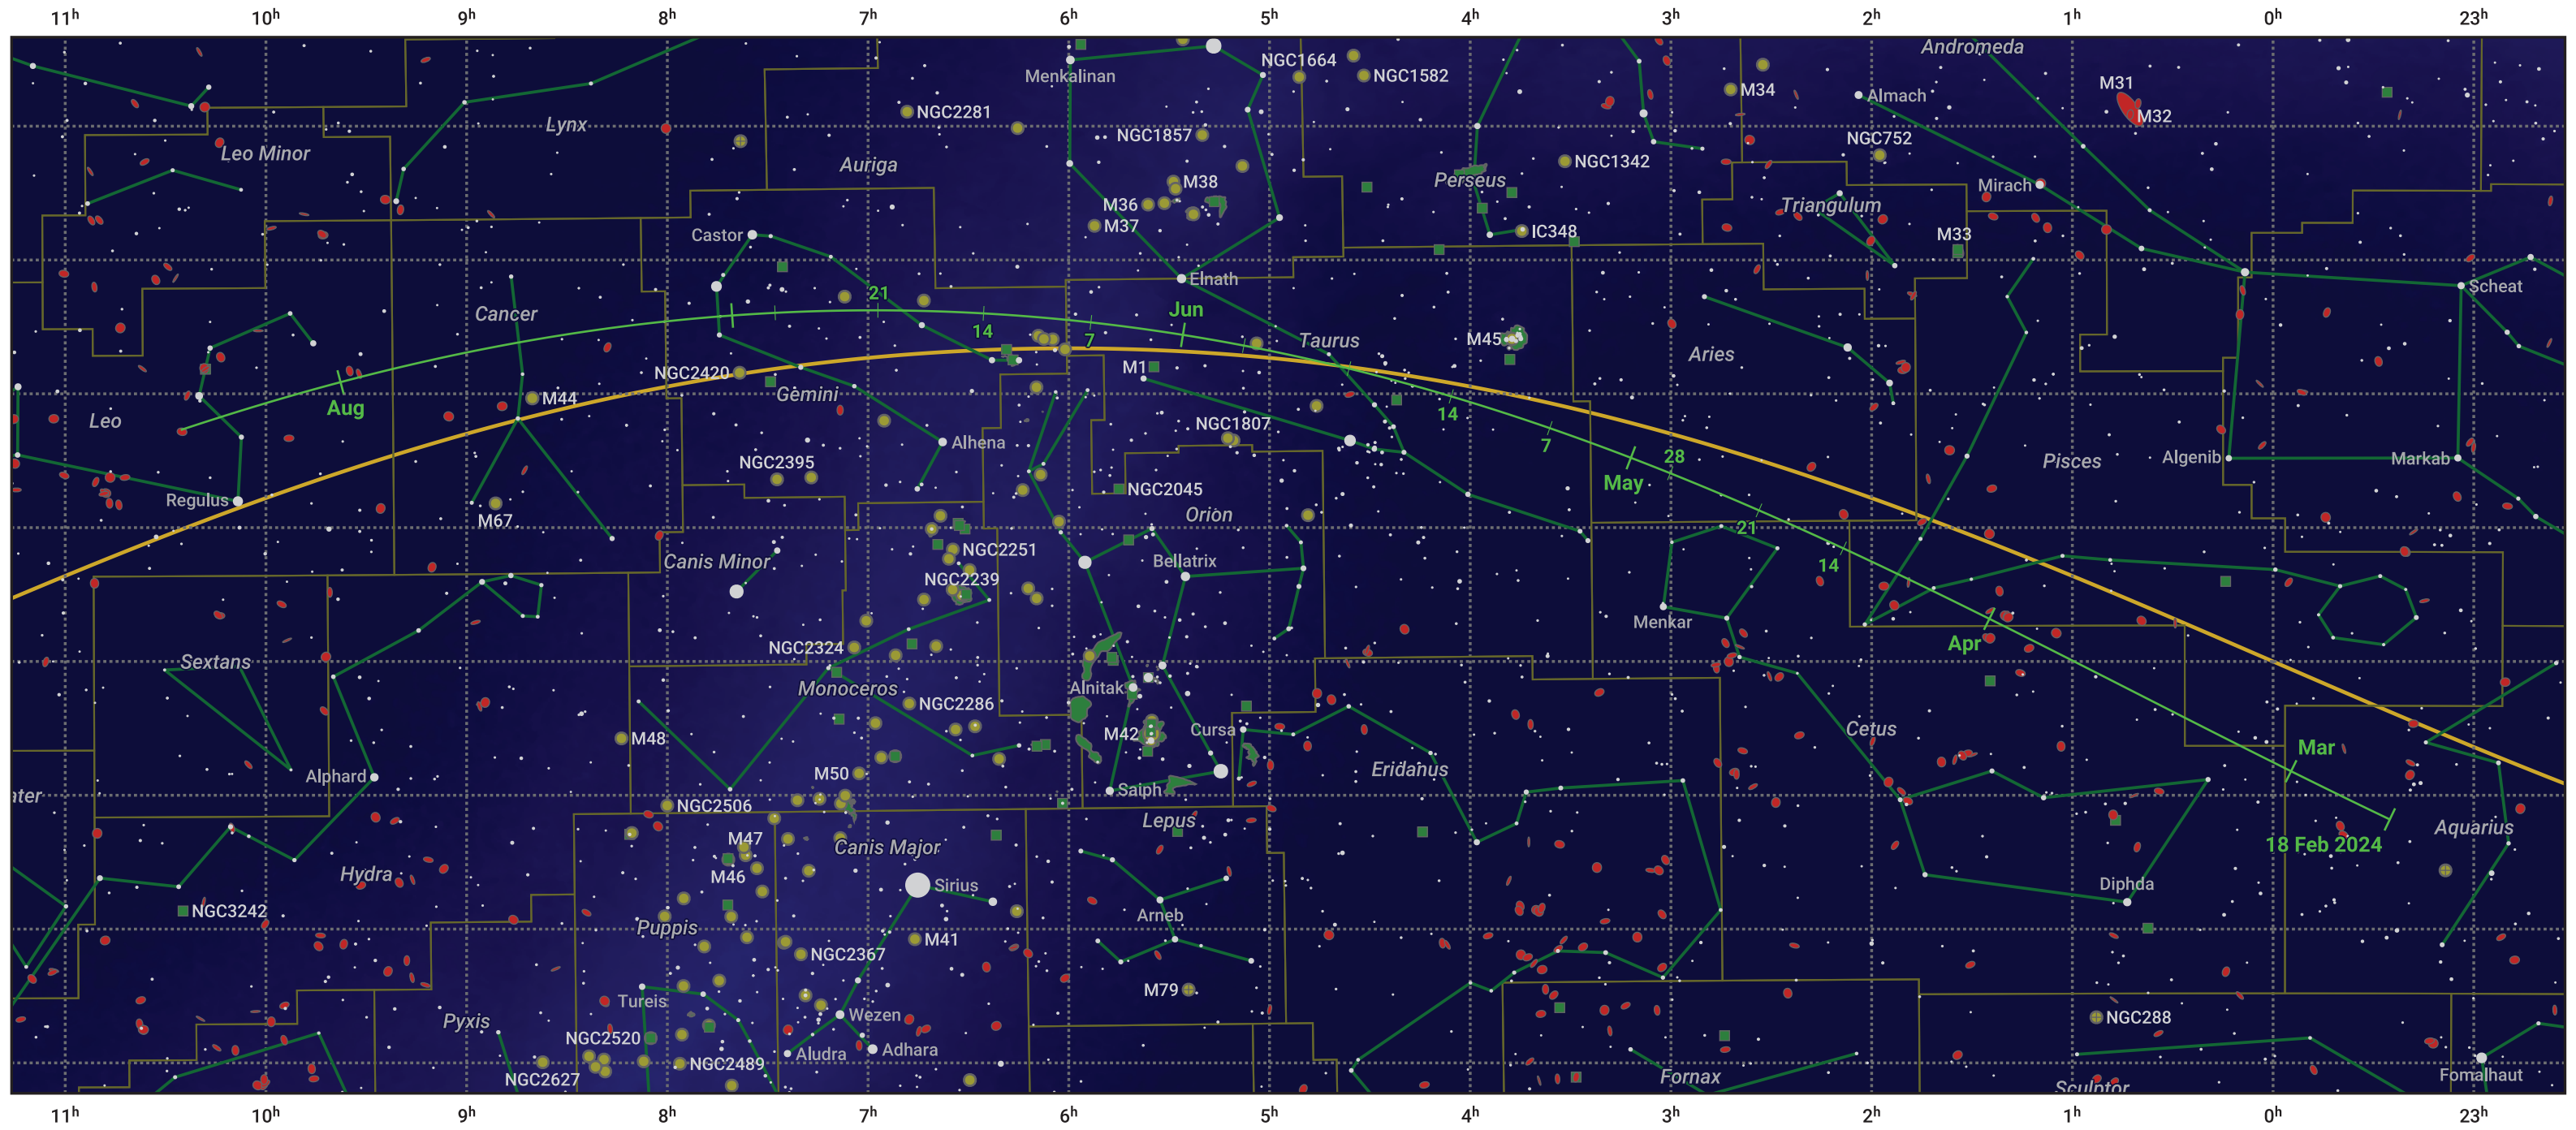

The path of 46P/Wirtanen starting on 18 Feb 2024

© Dominic Ford 2011–2024. Date markers placed at midnight UTC. Downloaded from <https://in-the-sky.org>

Magnitude scale: ● 6.0 ● 5.0 ● 4.0 ● 3.0 ● 2.0 ● 1.0 ● 0.0 ● -1.0 ● -2.0

— Ecliptic Plane

● Galaxy ■ Bright nebula ● Open cluster ● Globular cluster

Date	Mag
2024 Mar 1	13.2
2024 Mar 13	12.6
2024 Apr 5	11.6
2024 May 1	10.7
2024 May 8	10.6
2024 Jul 1	11.5
2024 Jul 3	11.6
2024 Jul 25	12.6
2024 Aug 16	13.7