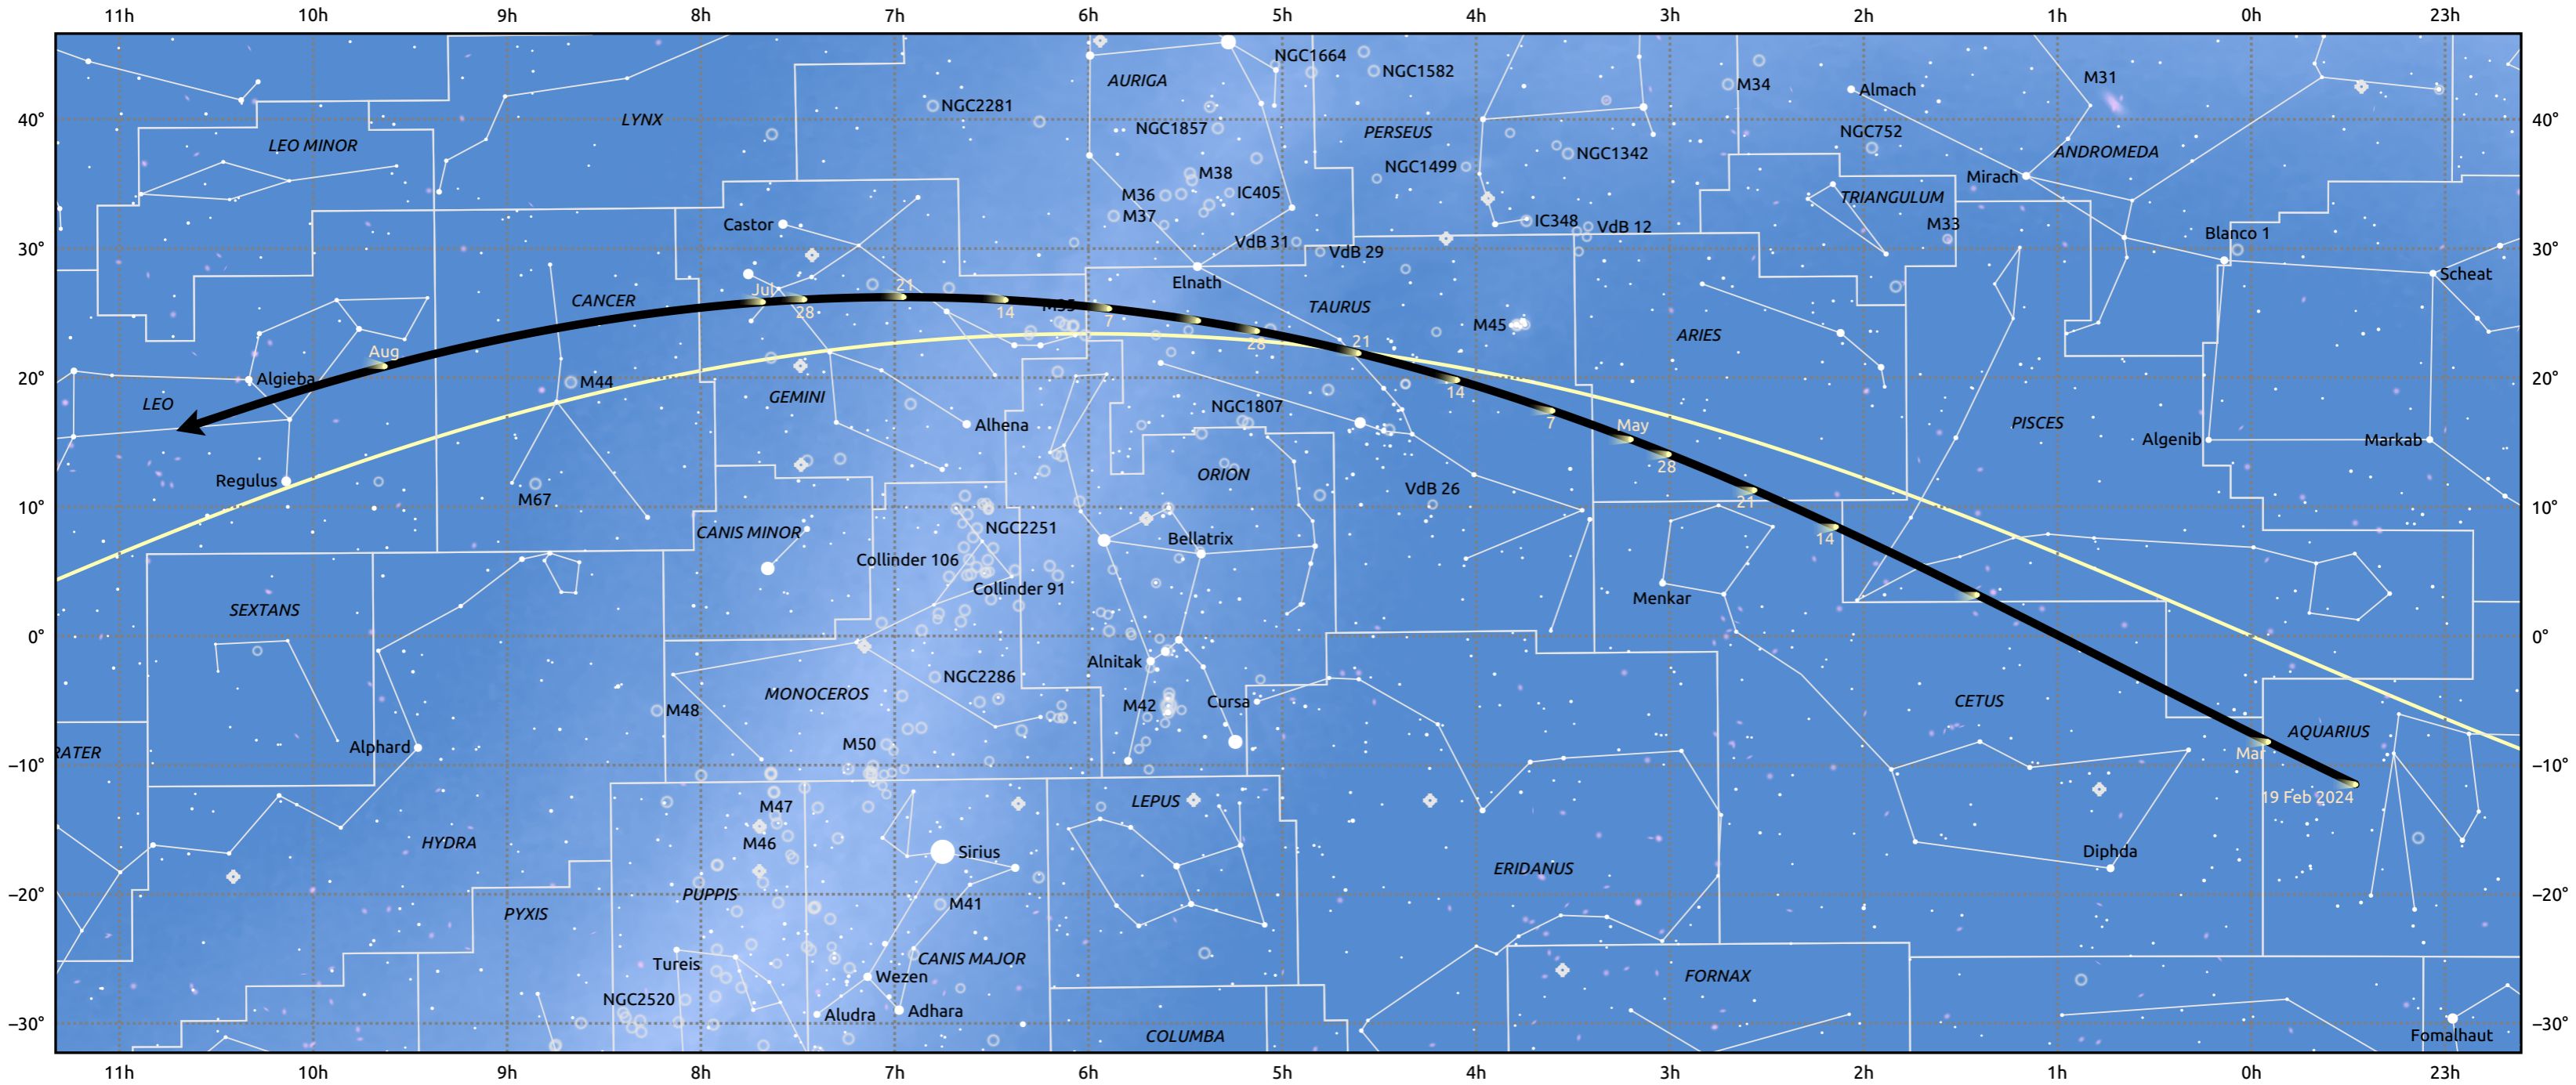

The path of 46P/Wirtanen starting on 19 Feb 2024

© Dominic Ford 2011–2025. Date markers placed at midnight UTC. Downloaded from <https://in-the-sky.org>

Magnitude scale: 6.0 5.0 4.0 3.0 2.0 1.0 0.0 -1.0 -2.0

Ecliptic Plane

Galaxy Bright nebula Open cluster Globular cluster Planetary nebula

Date	Mag
2024 Mar 1	13.2
2024 Mar 14	12.6
2024 Apr 6	11.6
2024 May 1	10.7
2024 May 11	10.6
2024 Jul 1	11.5
2024 Jul 2	11.6
2024 Jul 25	12.6
2024 Aug 16	13.7