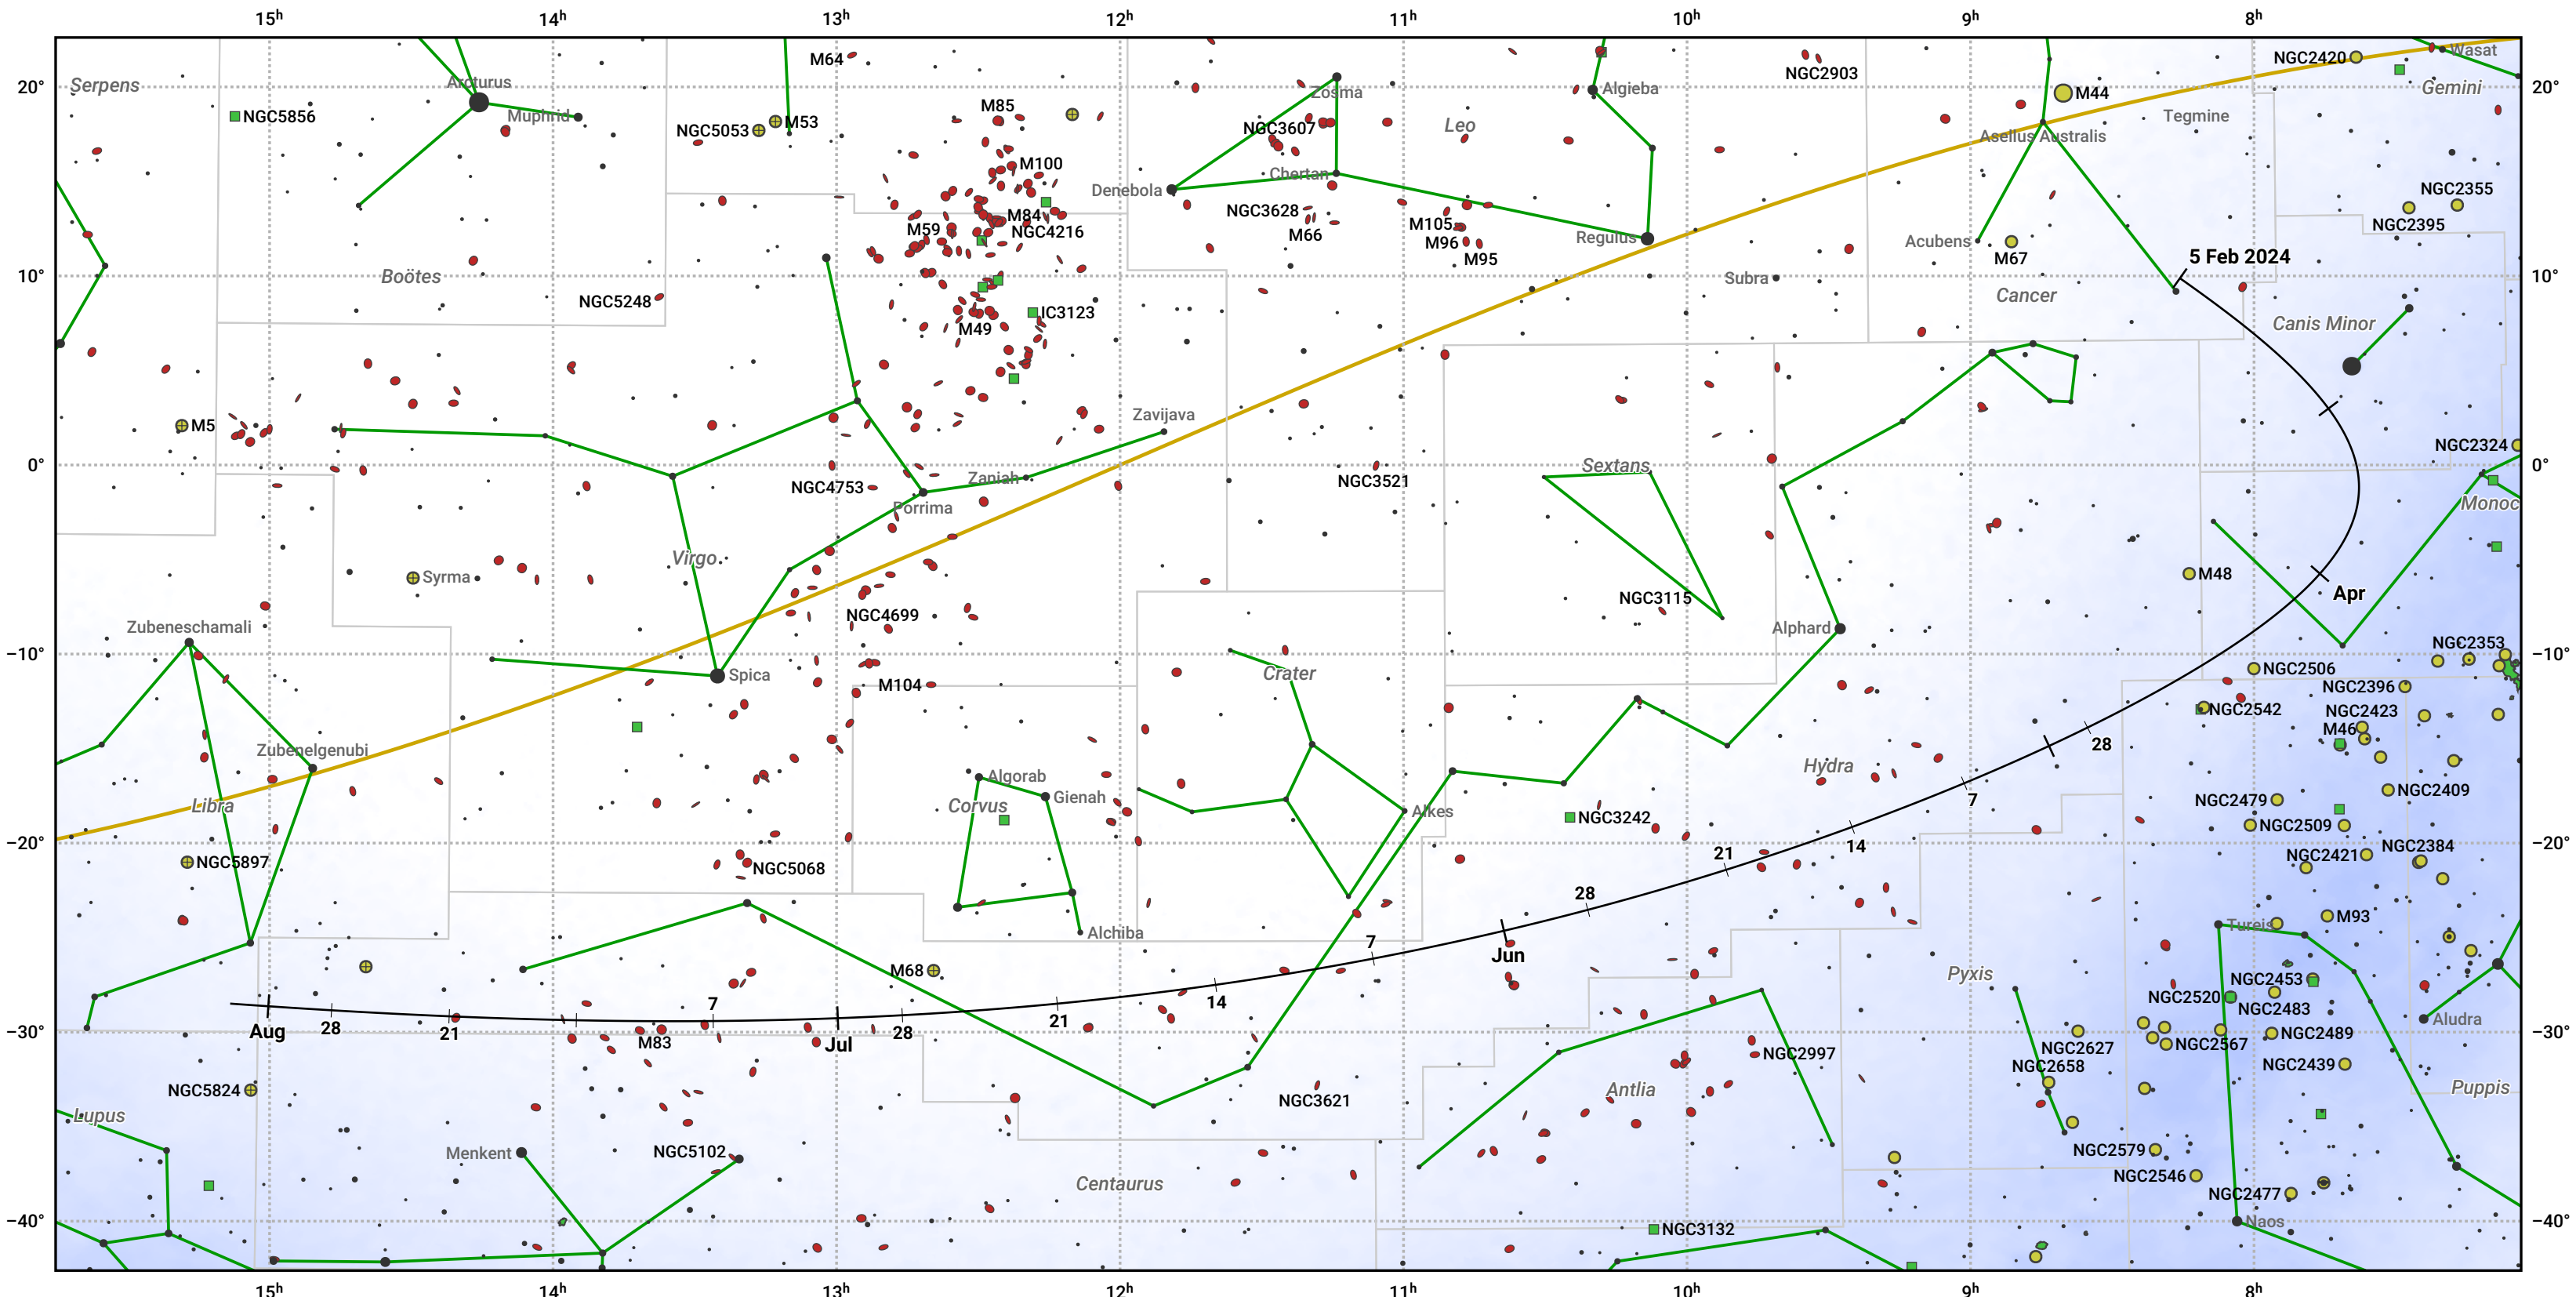

# The path of 479P/Elenin starting on 5 Feb 2024

© Dominic Ford 2011–2024. Date markers placed at midnight UTC. Downloaded from <https://in-the-sky.org>

Magnitude scale: ● 6.0 ● 5.0 ● 4.0 ● 3.0 ● 2.0 ● 1.0 ● 0.0

— Ecliptic Plane

● Galaxy ■ Bright nebula ● Open cluster ⊕ Globular cluster

Date	Mag
2024 Feb 22	14.7
2024 Mar 1	14.2
2024 Mar 11	13.7
2024 Apr 2	12.7
2024 May 1	12.0
2024 Jun 23	13.7
2024 Jul 1	14.3
2024 Jul 7	14.7
2024 Jul 20	15.7
2024 Aug 2	16.8