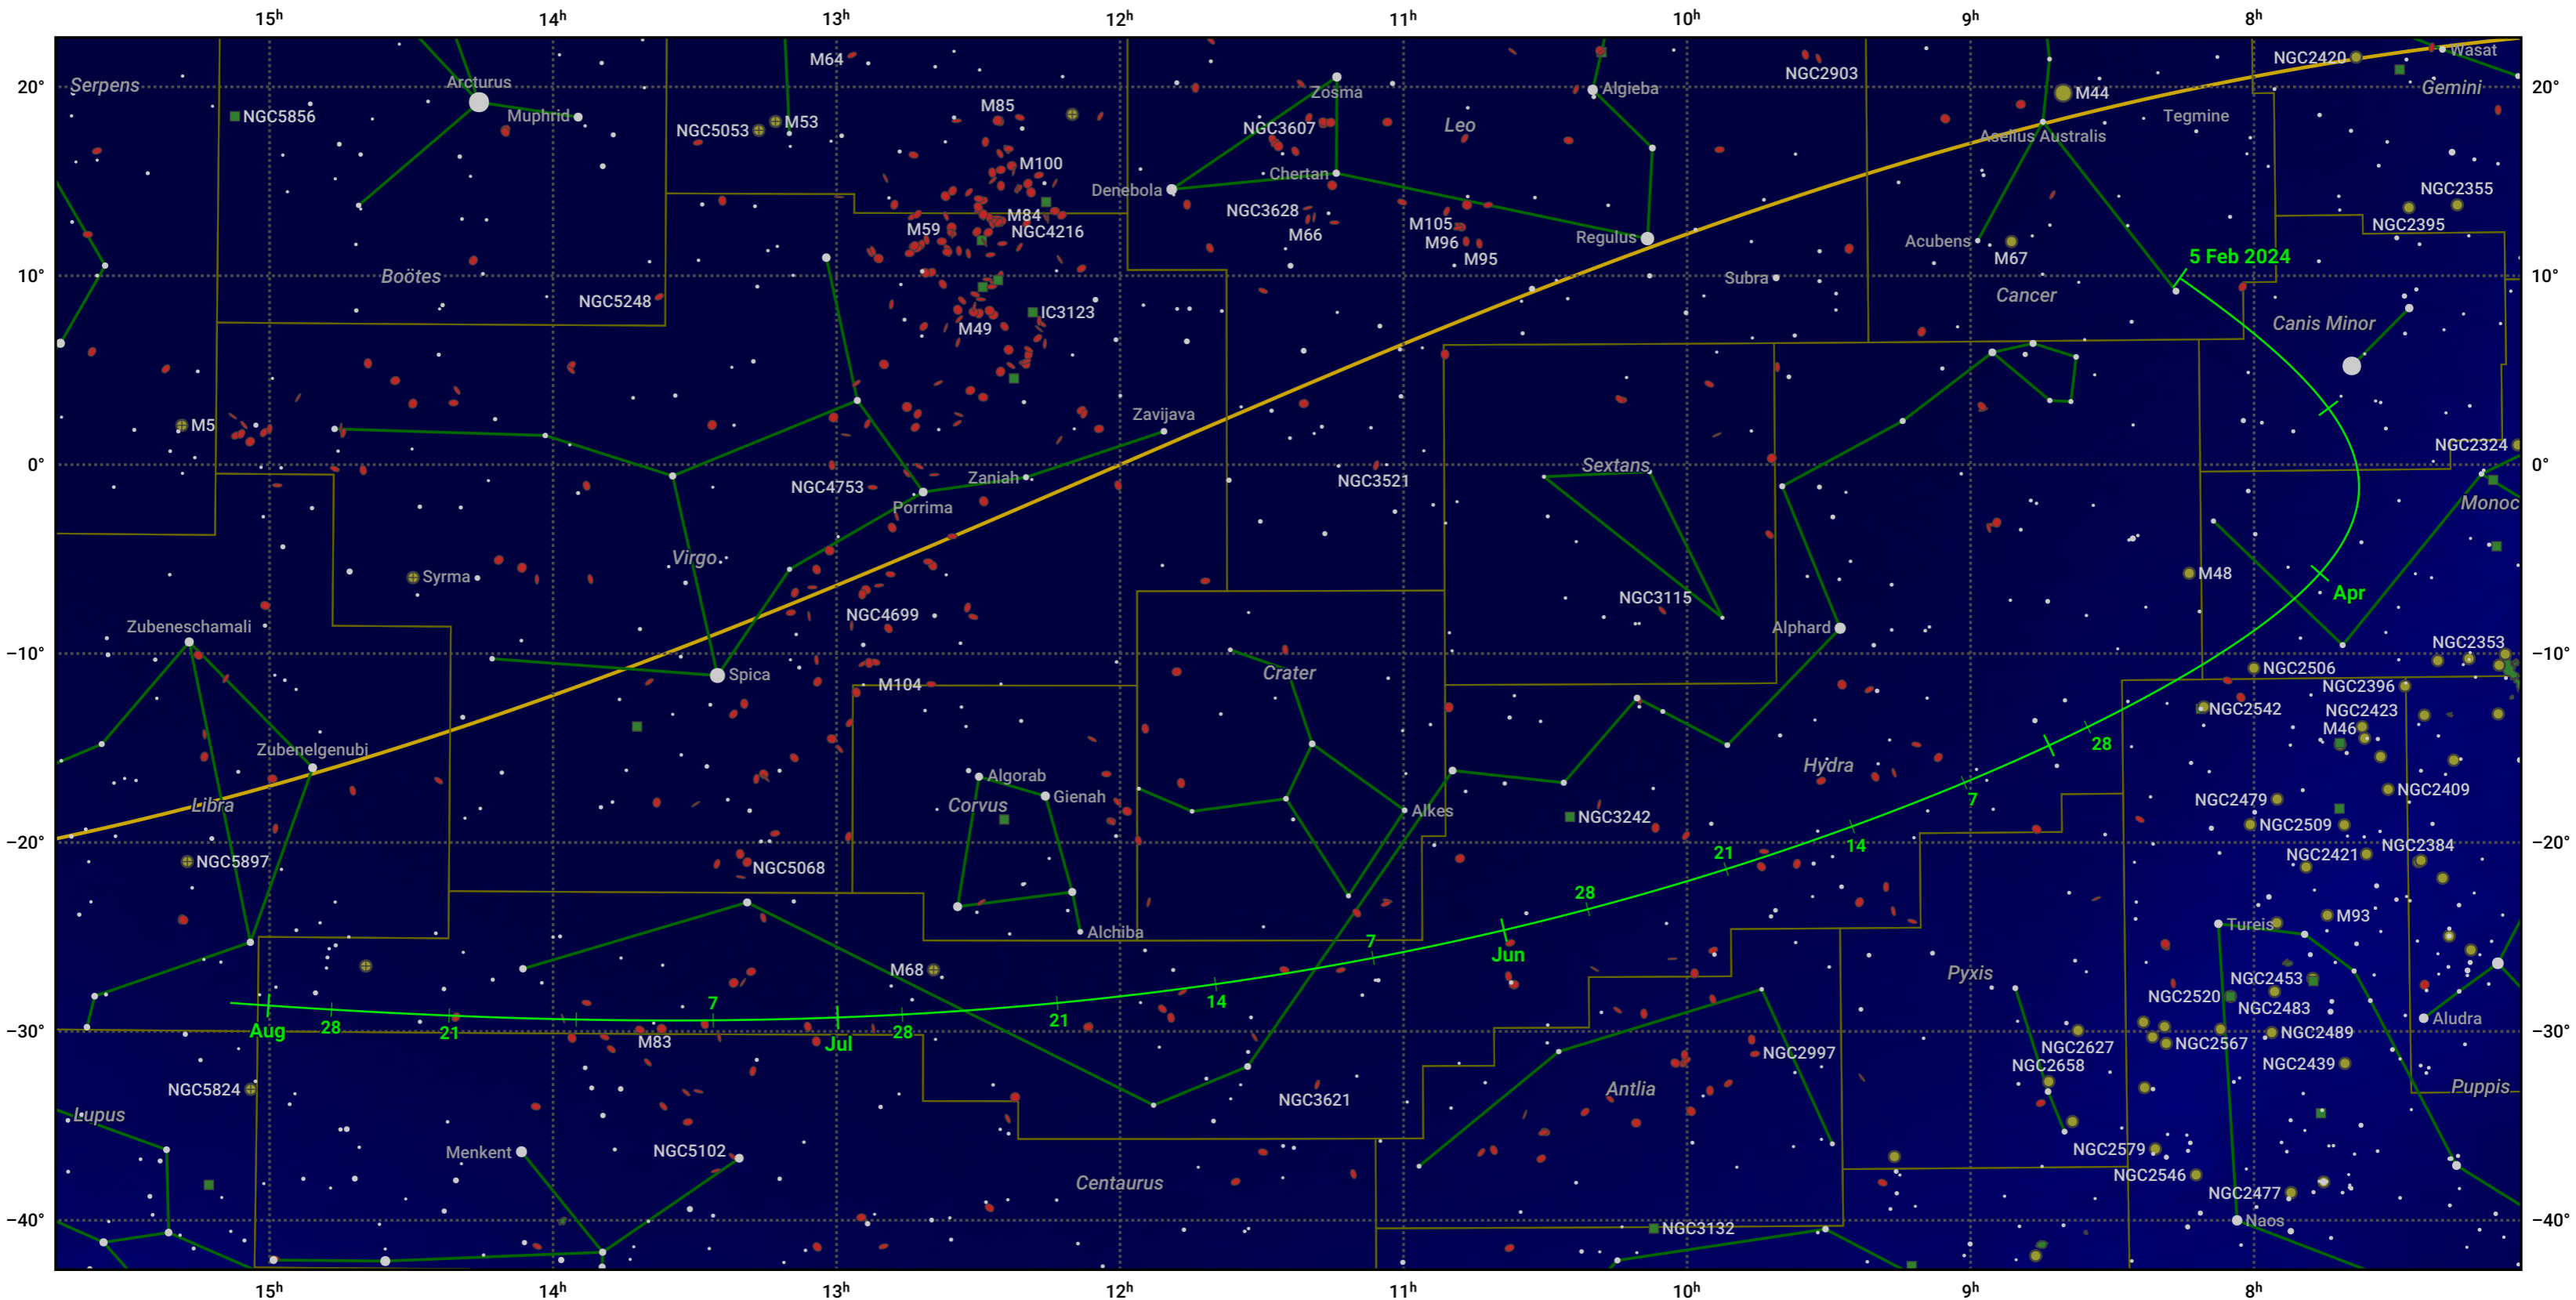

The path of 479P/Elenin starting on 5 Feb 2024

© Dominic Ford 2011–2024. Date markers placed at midnight UTC. Downloaded from <https://in-the-sky.org>

Magnitude scale: 6.0 5.0 4.0 3.0 2.0 1.0 0.0

— Ecliptic Plane

Galaxy
 Bright nebula
 Open cluster
 Globular cluster

Date	Mag
2024 Feb 22	14.7
2024 Mar 1	14.2
2024 Mar 11	13.7
2024 Apr 2	12.7
2024 May 1	12.0
2024 Jun 23	13.7
2024 Jul 1	14.3
2024 Jul 7	14.7
2024 Jul 20	15.7
2024 Aug 2	16.8