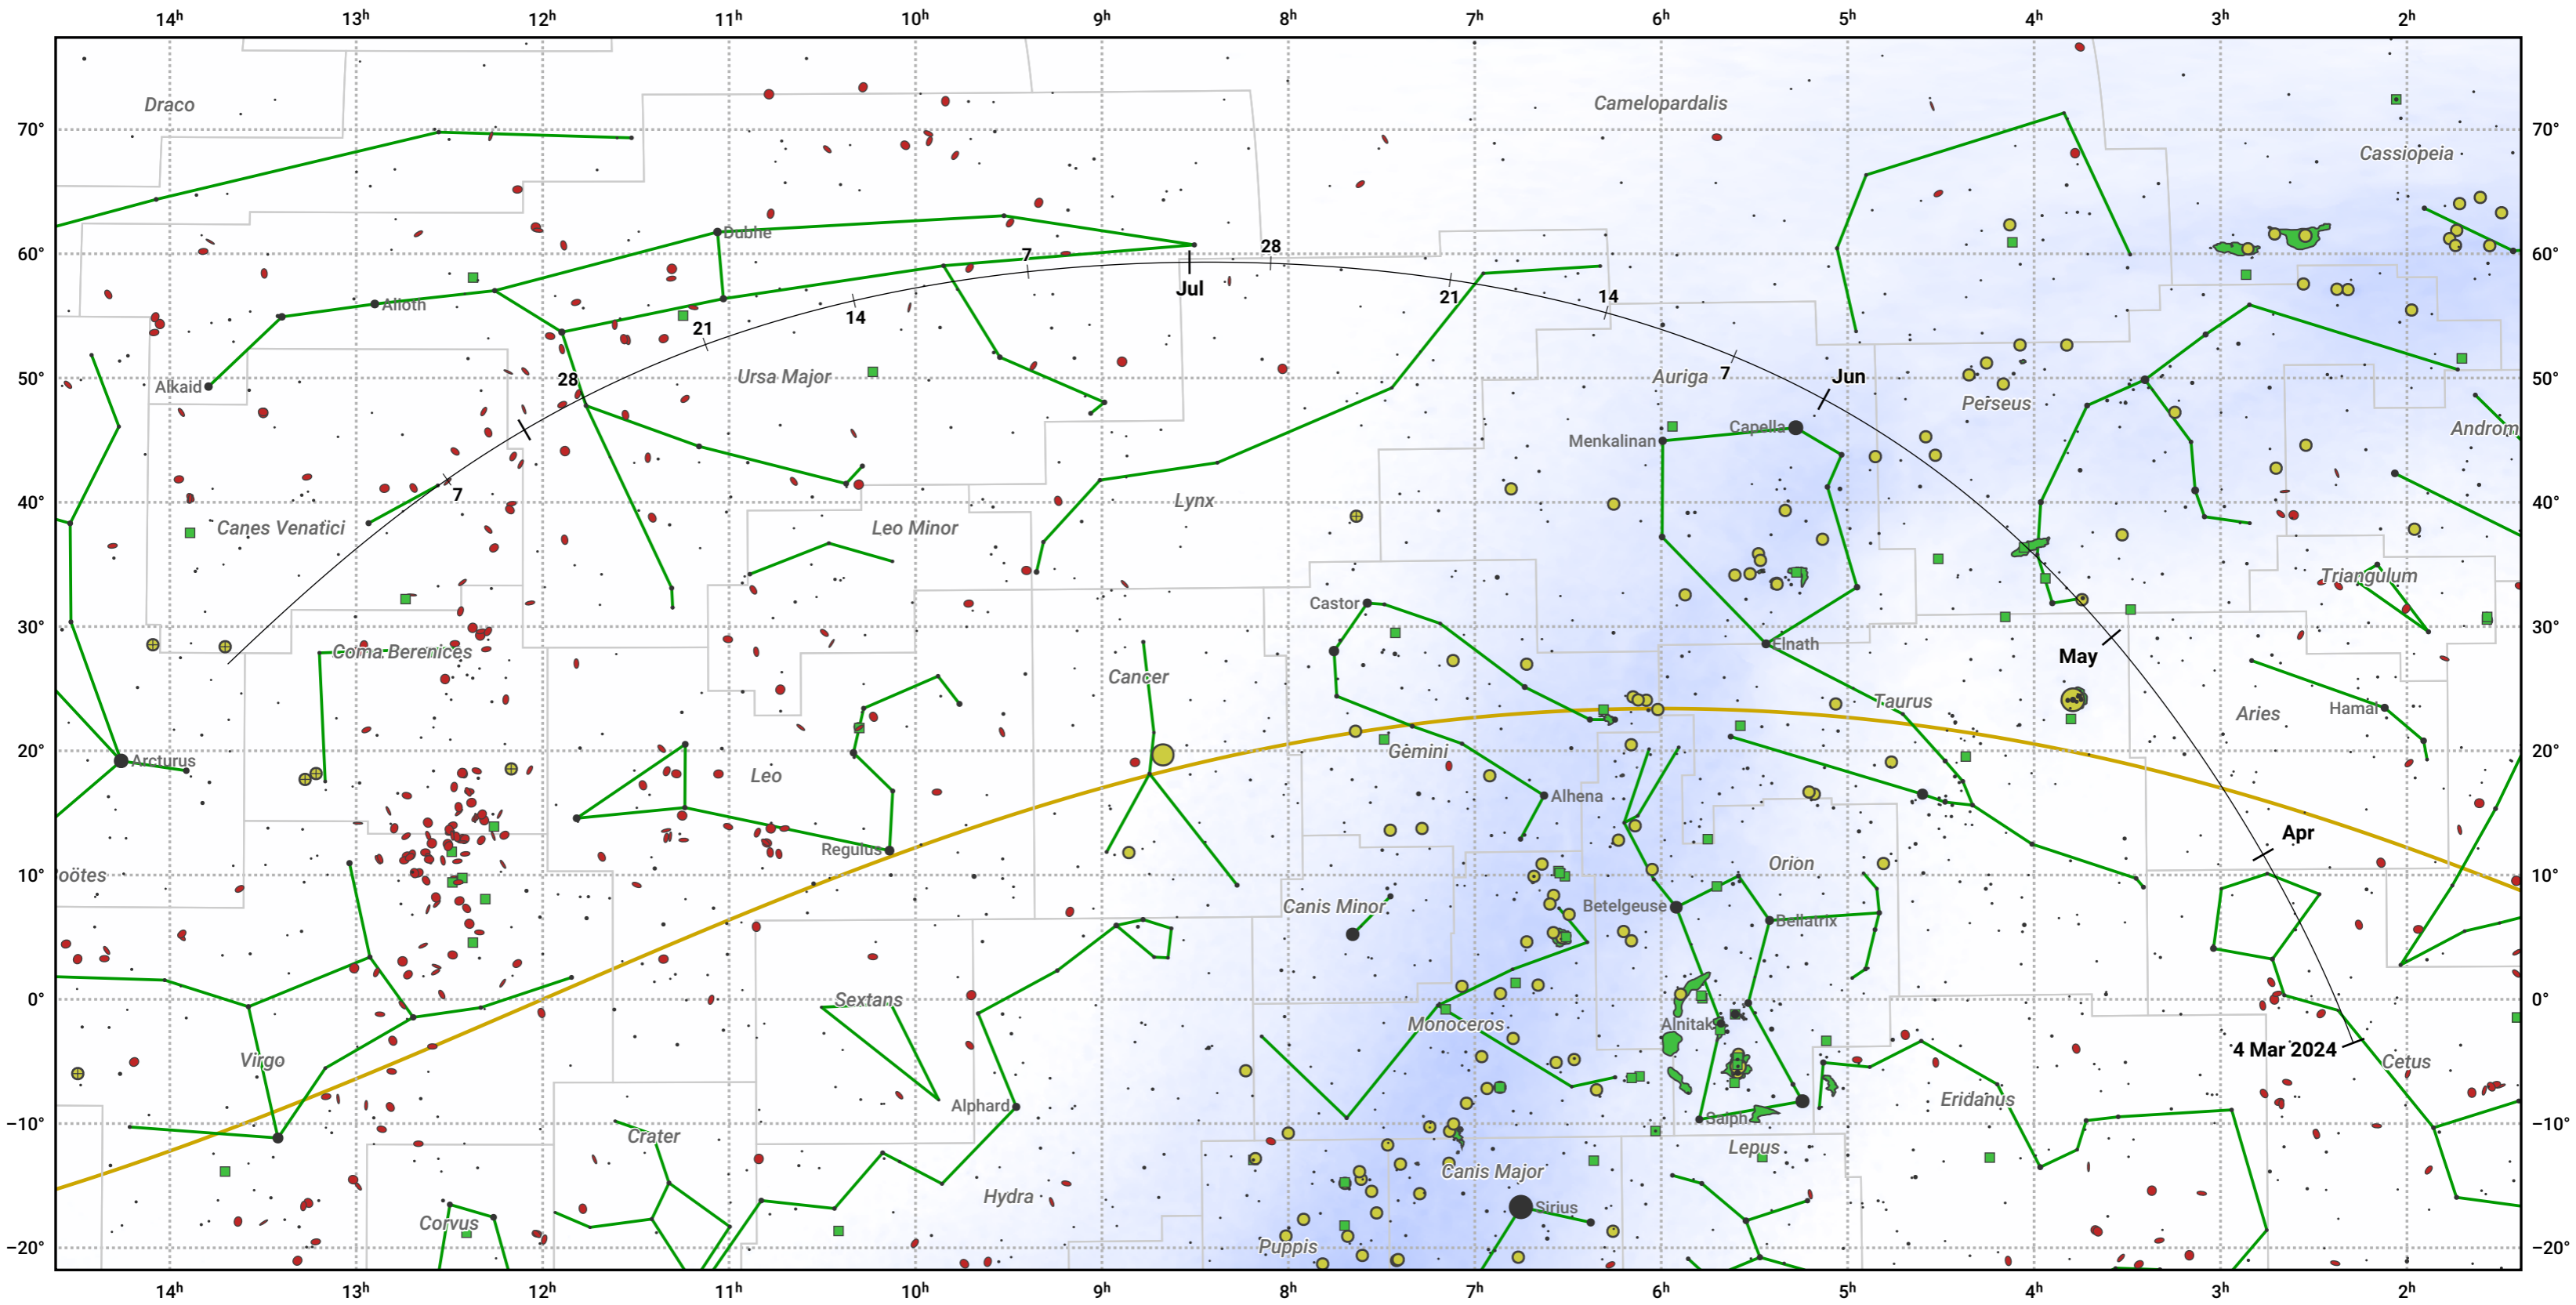

The path of C/2023 V4 (Camarasa-Duszanowicz) starting on 4 Mar 2024

© Dominic Ford 2011–2024. Date markers placed at midnight UTC. Downloaded from <https://in-the-sky.org>

Magnitude scale: · 6.0 · 5.0 · 4.0 · 3.0 · 2.0 · 1.0 · 0.0 · -1.0 · -2.0

— Ecliptic Plane

● Galaxy ■ Bright nebula ● Open cluster ⊕ Globular cluster

Date	Mag
2024 Mar 22	13.9
2024 Apr 7	12.8
2024 Apr 23	11.8
2024 May 1	11.3
2024 May 13	10.8
2024 Jul 1	11.1
2024 Jul 13	11.8
2024 Jul 28	12.8
2024 Aug 11	13.9
2024 Aug 25	15.0