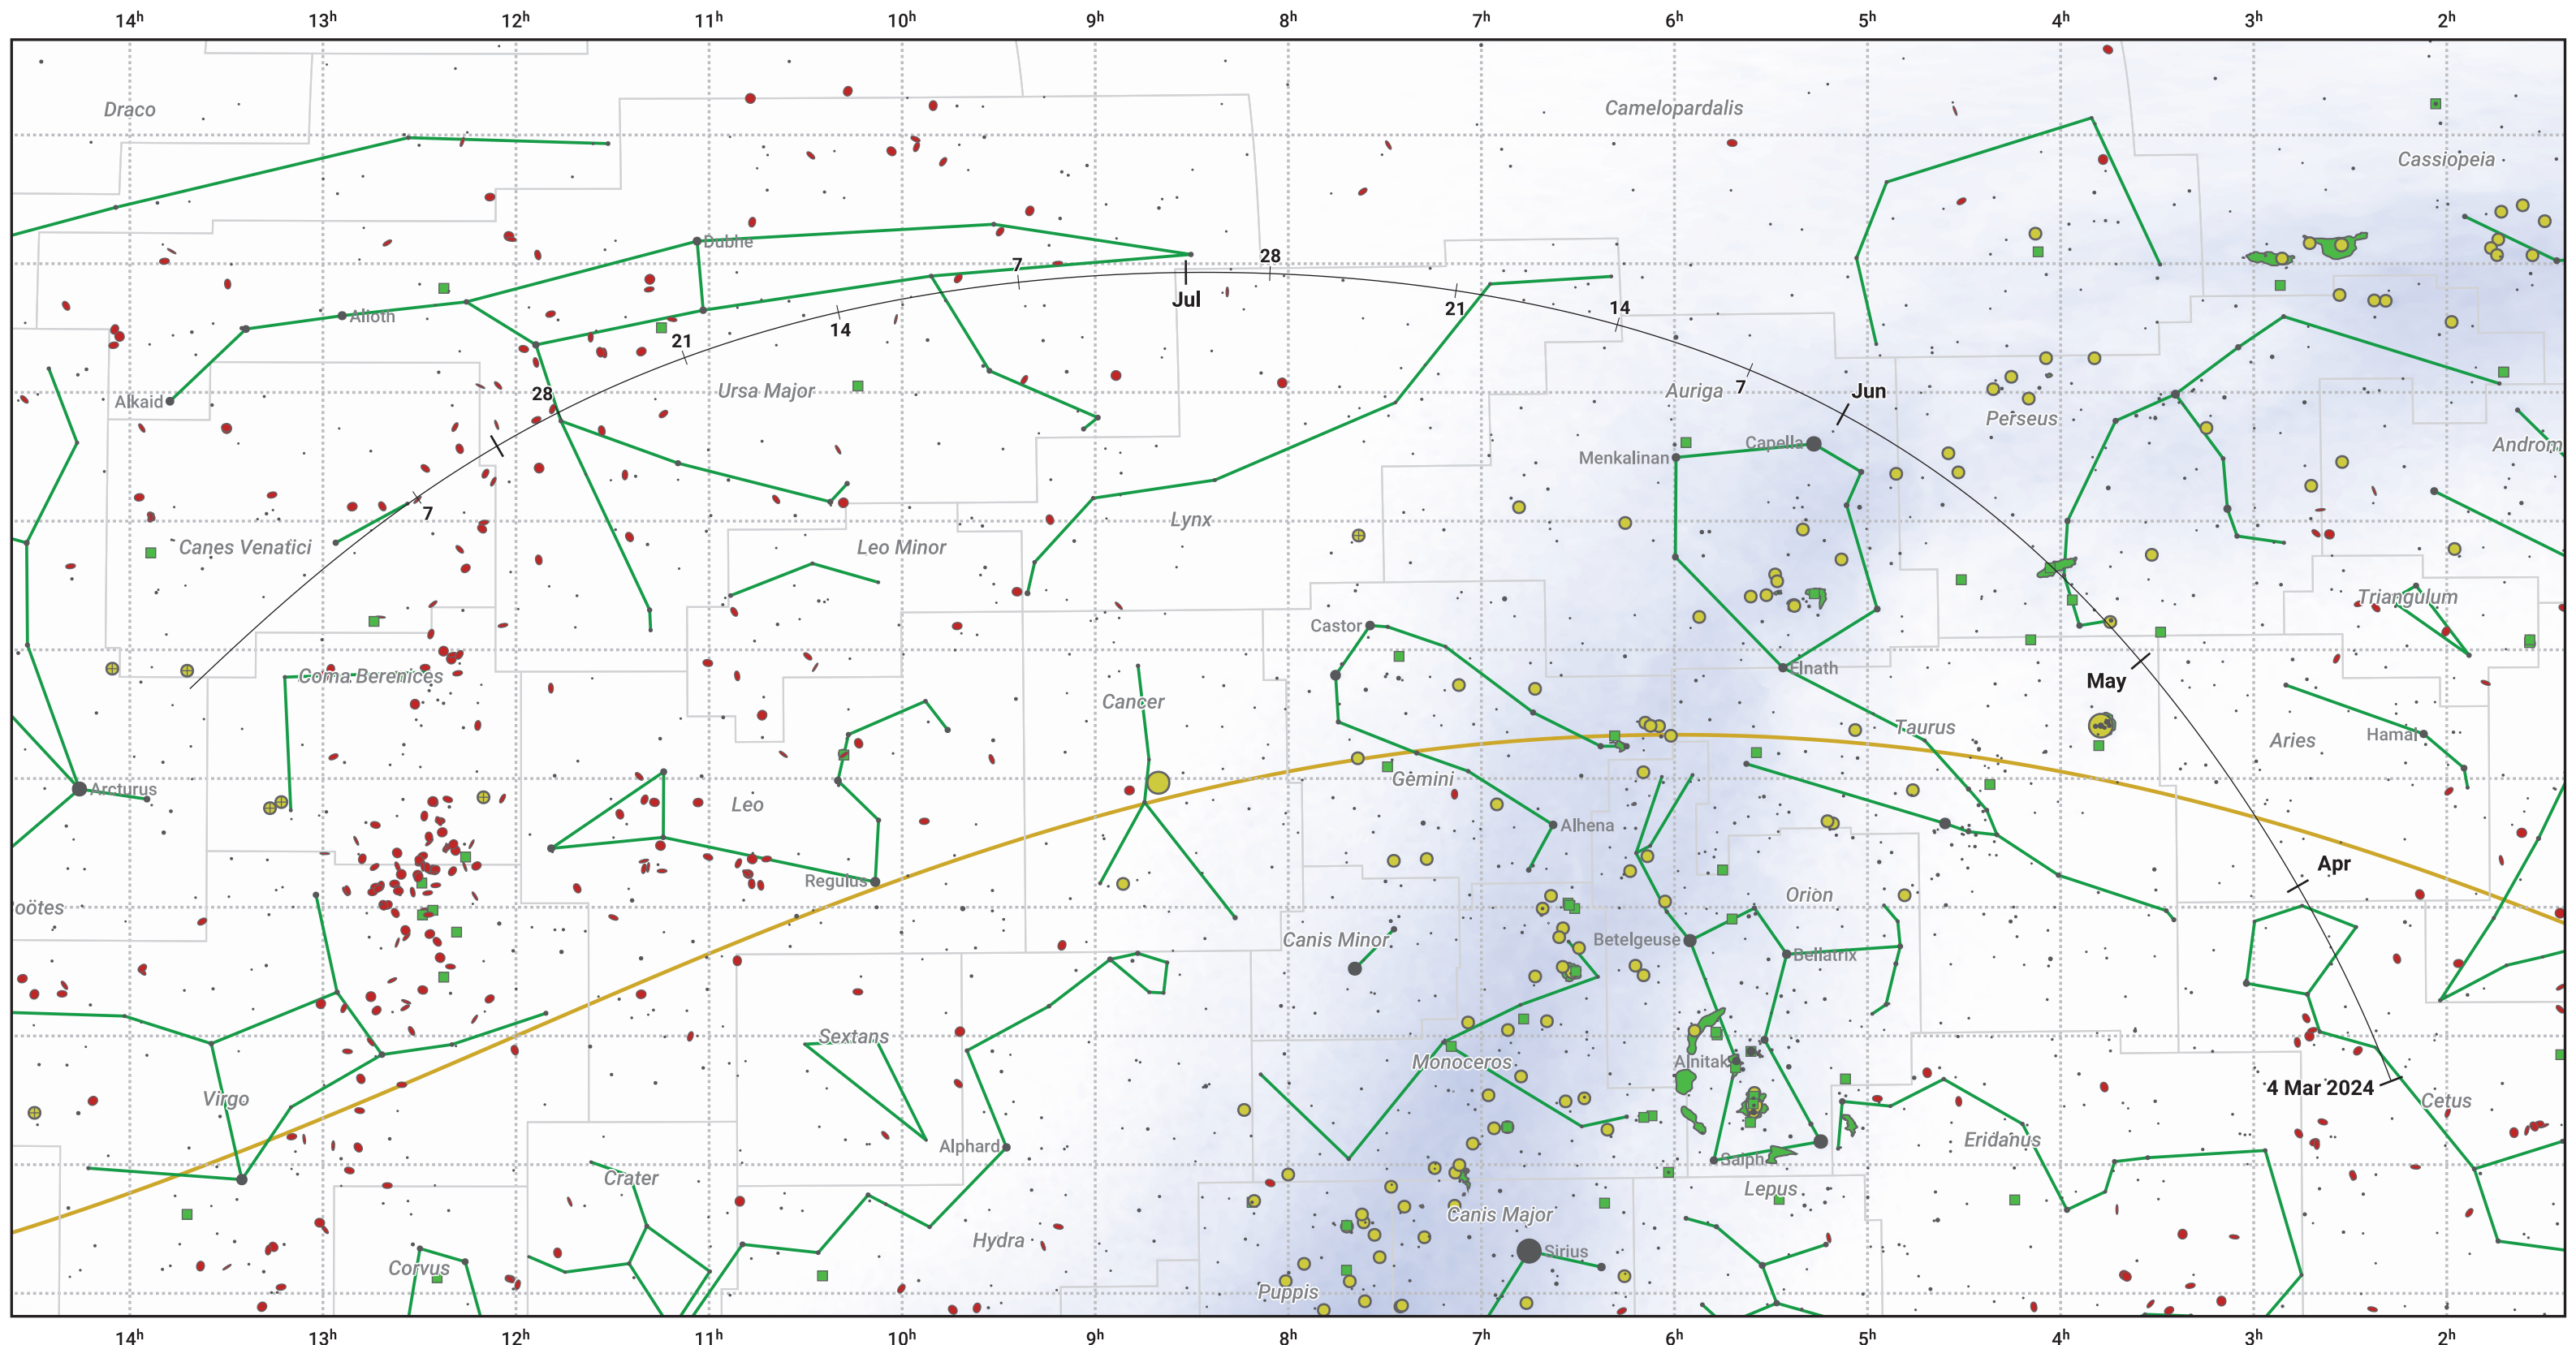

The path of C/2023 V4 (Camarasa-Duszanowicz) starting on 4 Mar 2024

© Dominic Ford 2011–2024. Date markers placed at midnight UTC. Downloaded from <https://in-the-sky.org>

Magnitude scale: 6.0 5.0 4.0 3.0 2.0 1.0 0.0 -1.0 -2.0

— Ecliptic Plane

Galaxy Bright nebula Open cluster Globular cluster

Date	Mag
2024 Mar 22	13.9
2024 Apr 7	12.8
2024 Apr 23	11.8
2024 May 1	11.3
2024 May 13	10.8
2024 Jul 1	11.1
2024 Jul 13	11.8
2024 Jul 28	12.8
2024 Aug 11	13.9
2024 Aug 25	15.0