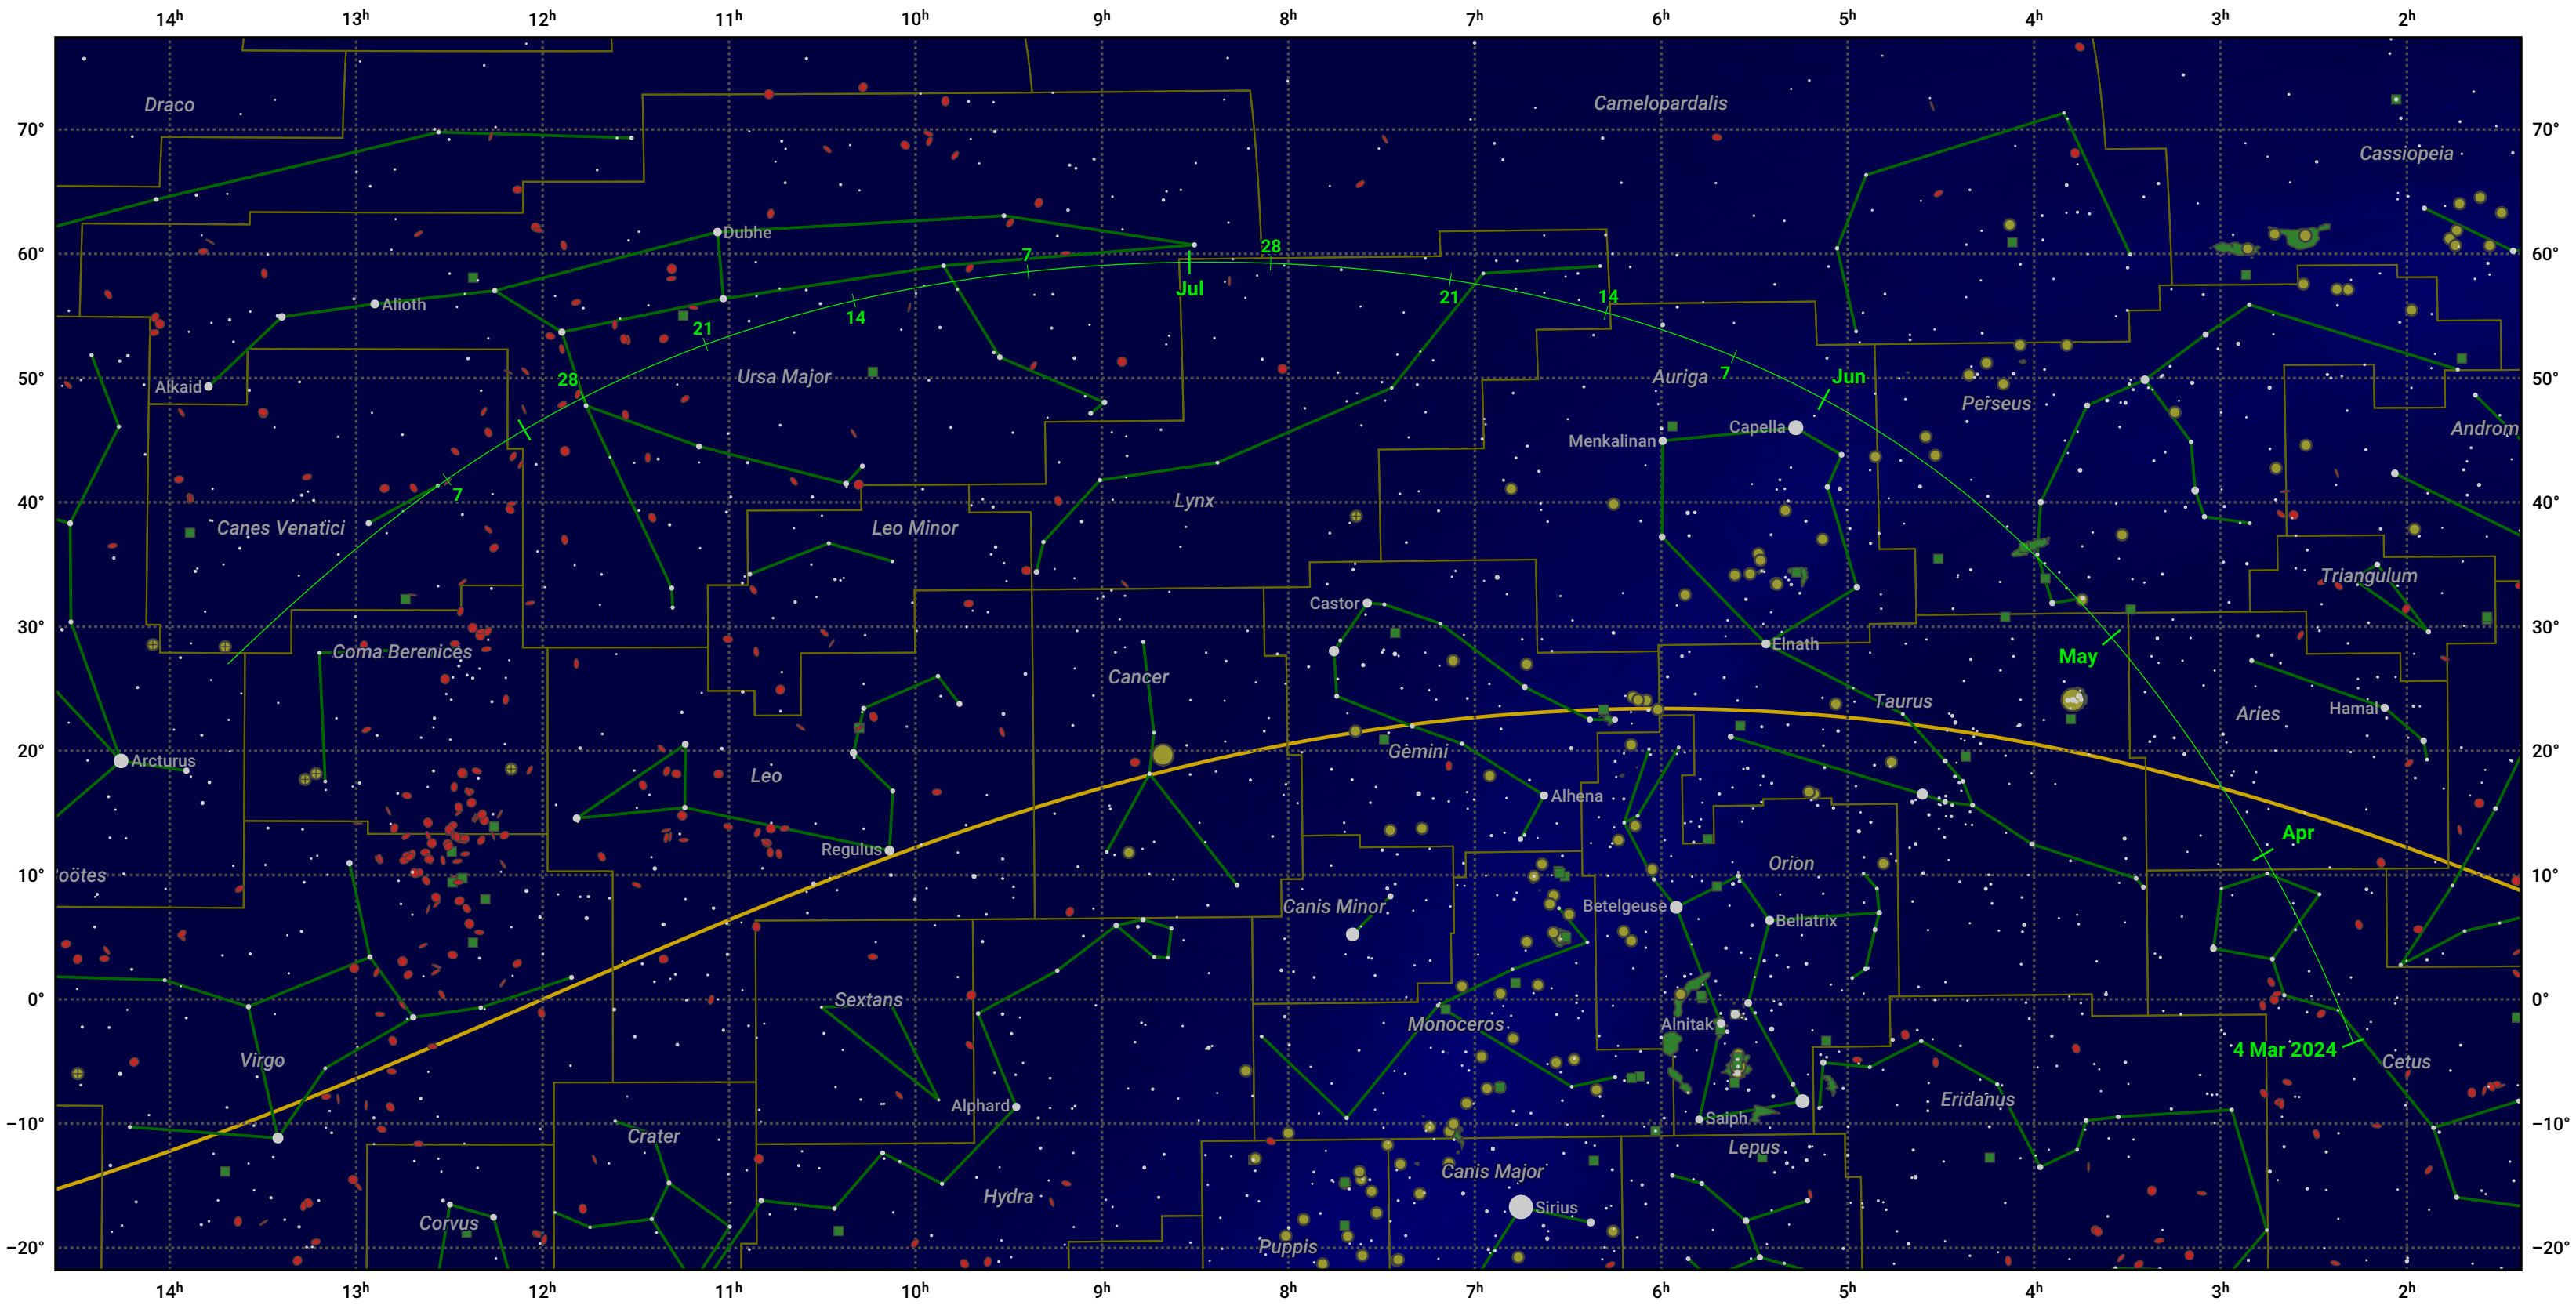

The path of C/2023 V4 (Camarasa-Duszanowicz) starting on 4 Mar 2024

© Dominic Ford 2011–2024. Date markers placed at midnight UTC. Downloaded from <https://in-the-sky.org>

Magnitude scale: -6.0 -5.0 -4.0 -3.0 -2.0 -1.0 0.0 -1.0 -2.0

— Ecliptic Plane

- Galaxy
- Bright nebula
- Open cluster
- ⊕ Globular cluster

Date	Mag
2024 Mar 22	13.9
2024 Apr 7	12.8
2024 Apr 23	11.8
2024 May 1	11.3
2024 May 13	10.8
2024 Jul 1	11.1
2024 Jul 13	11.8
2024 Jul 28	12.8
2024 Aug 11	13.9
2024 Aug 25	15.0