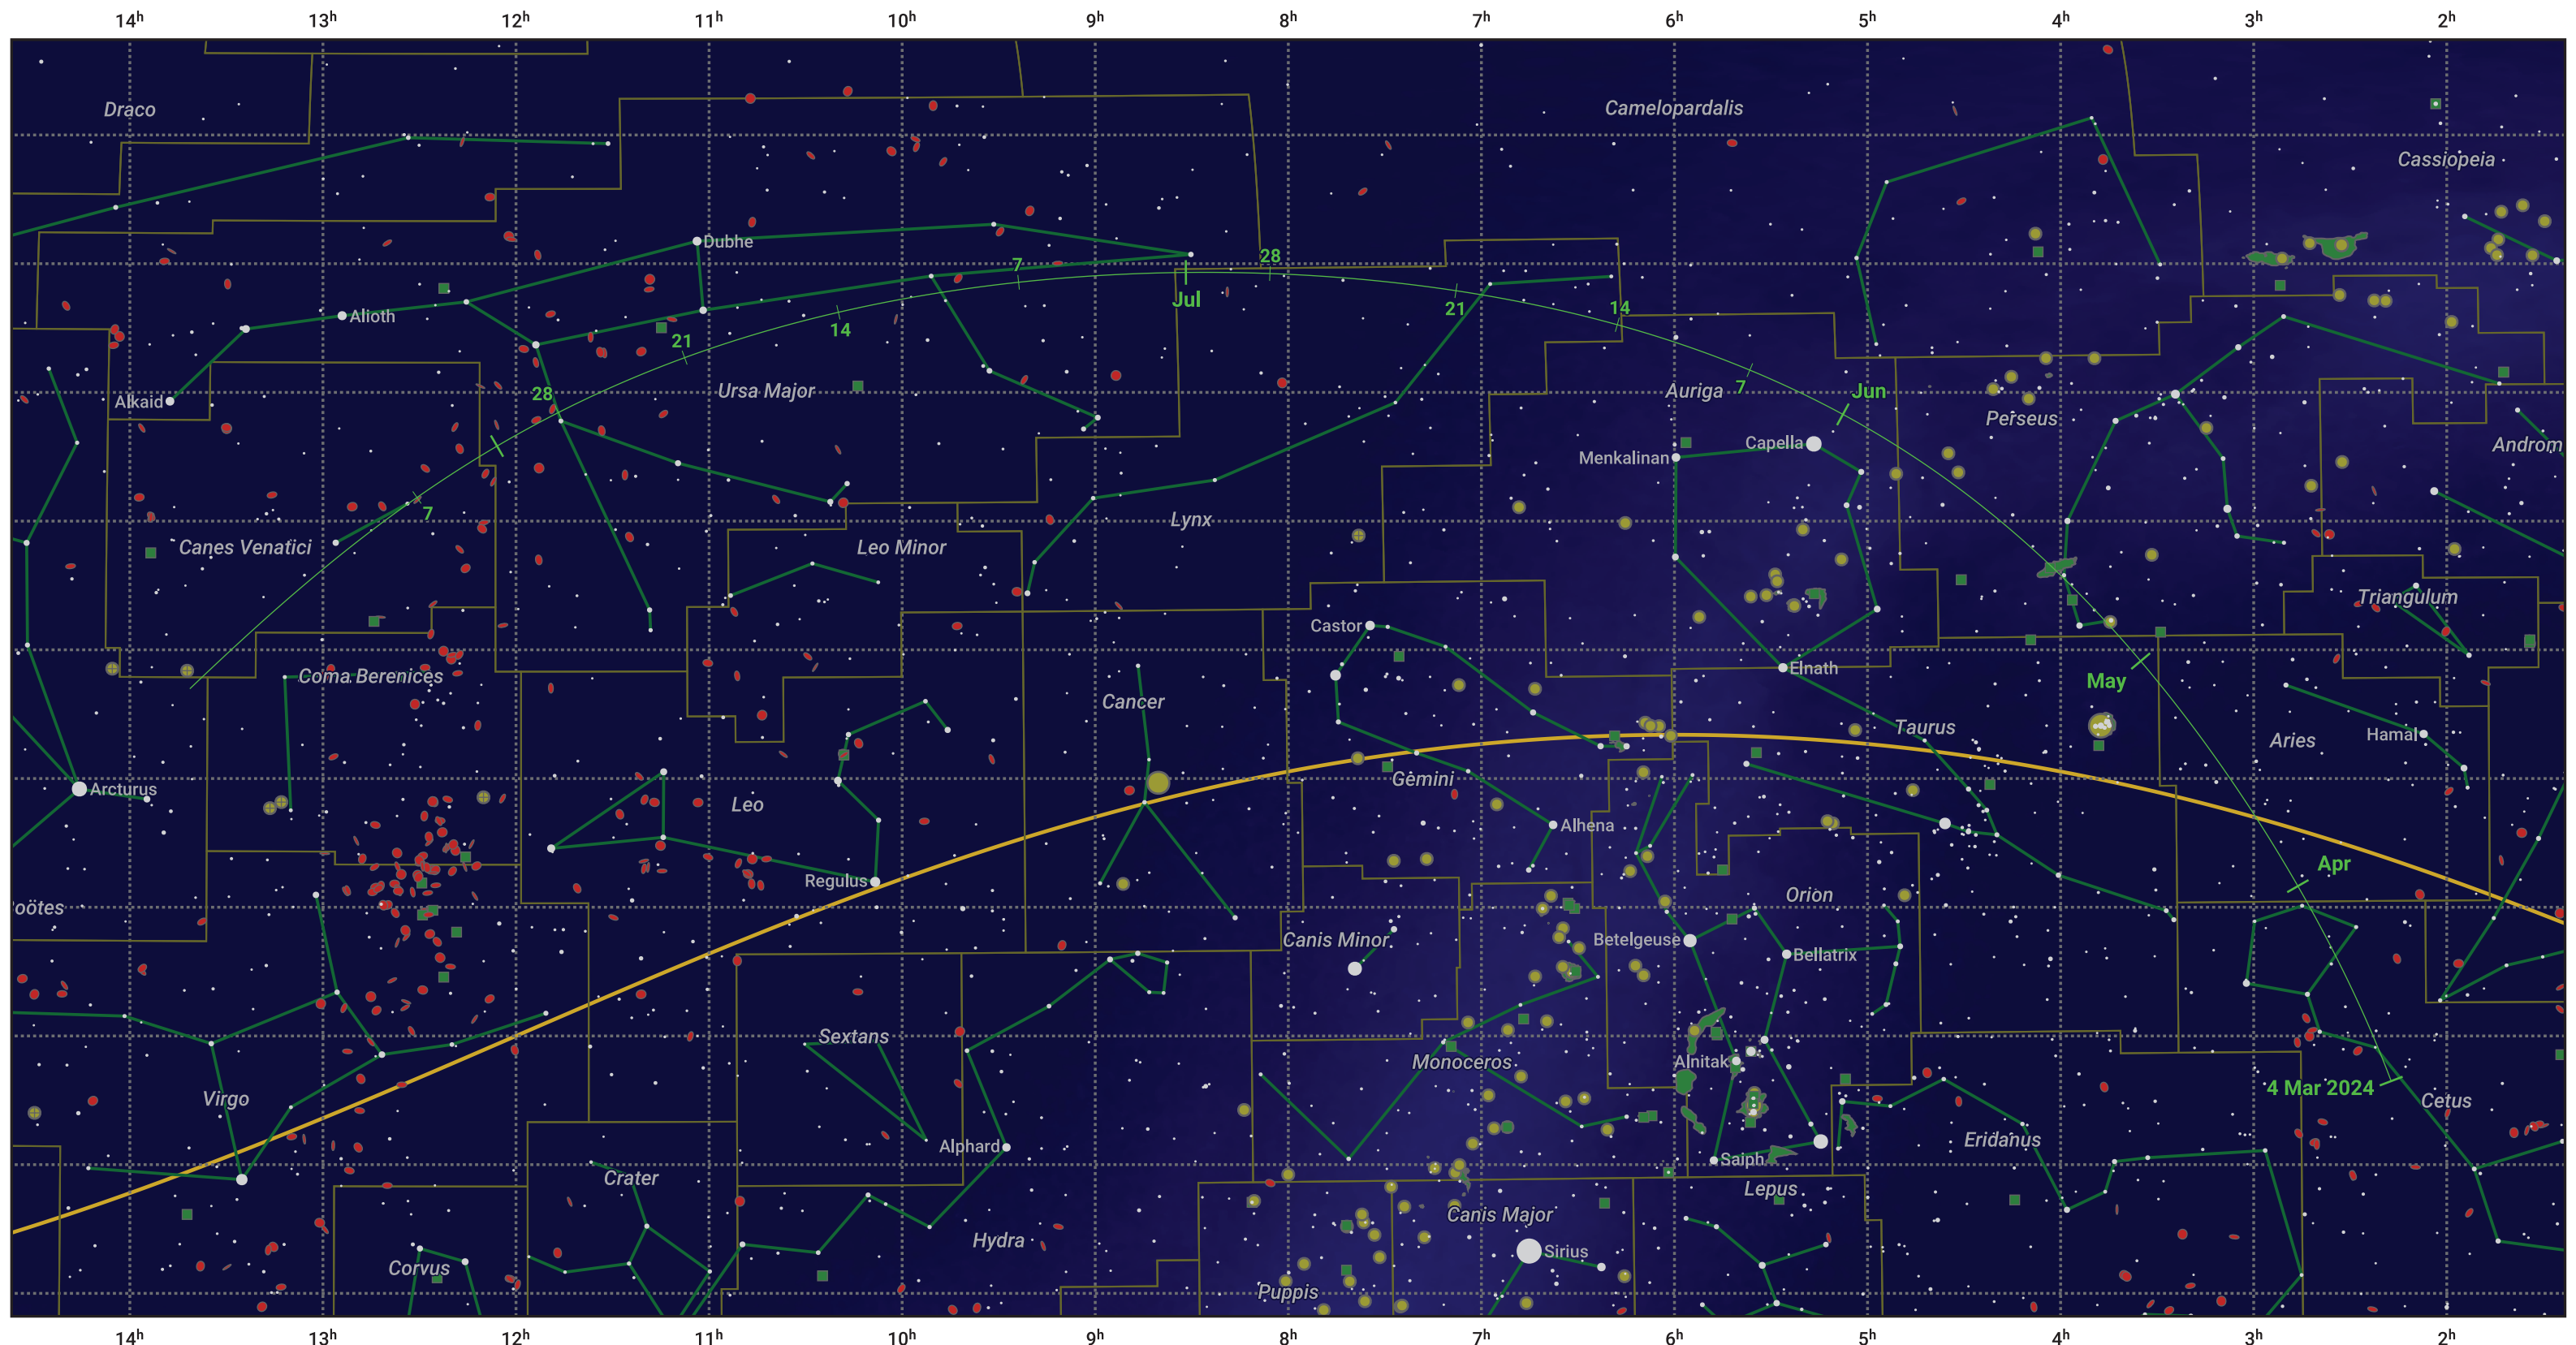

# The path of C/2023 V4 (Camarasa-Duszanowicz) starting on 4 Mar 2024

© Dominic Ford 2011–2024. Date markers placed at midnight UTC. Downloaded from <https://in-the-sky.org>

Magnitude scale: 6.0 5.0 4.0 3.0 2.0 1.0 0.0 -1.0 -2.0

— Ecliptic Plane

- ◌ Galaxy
- Bright nebula
- Open cluster
- ⊕ Globular cluster

Date	Mag
2024 Mar 22	13.9
2024 Apr 7	12.8
2024 Apr 23	11.8
2024 May 1	11.3
2024 May 13	10.8
2024 Jul 1	11.1
2024 Jul 13	11.8
2024 Jul 28	12.8
2024 Aug 11	13.9
2024 Aug 25	15.0