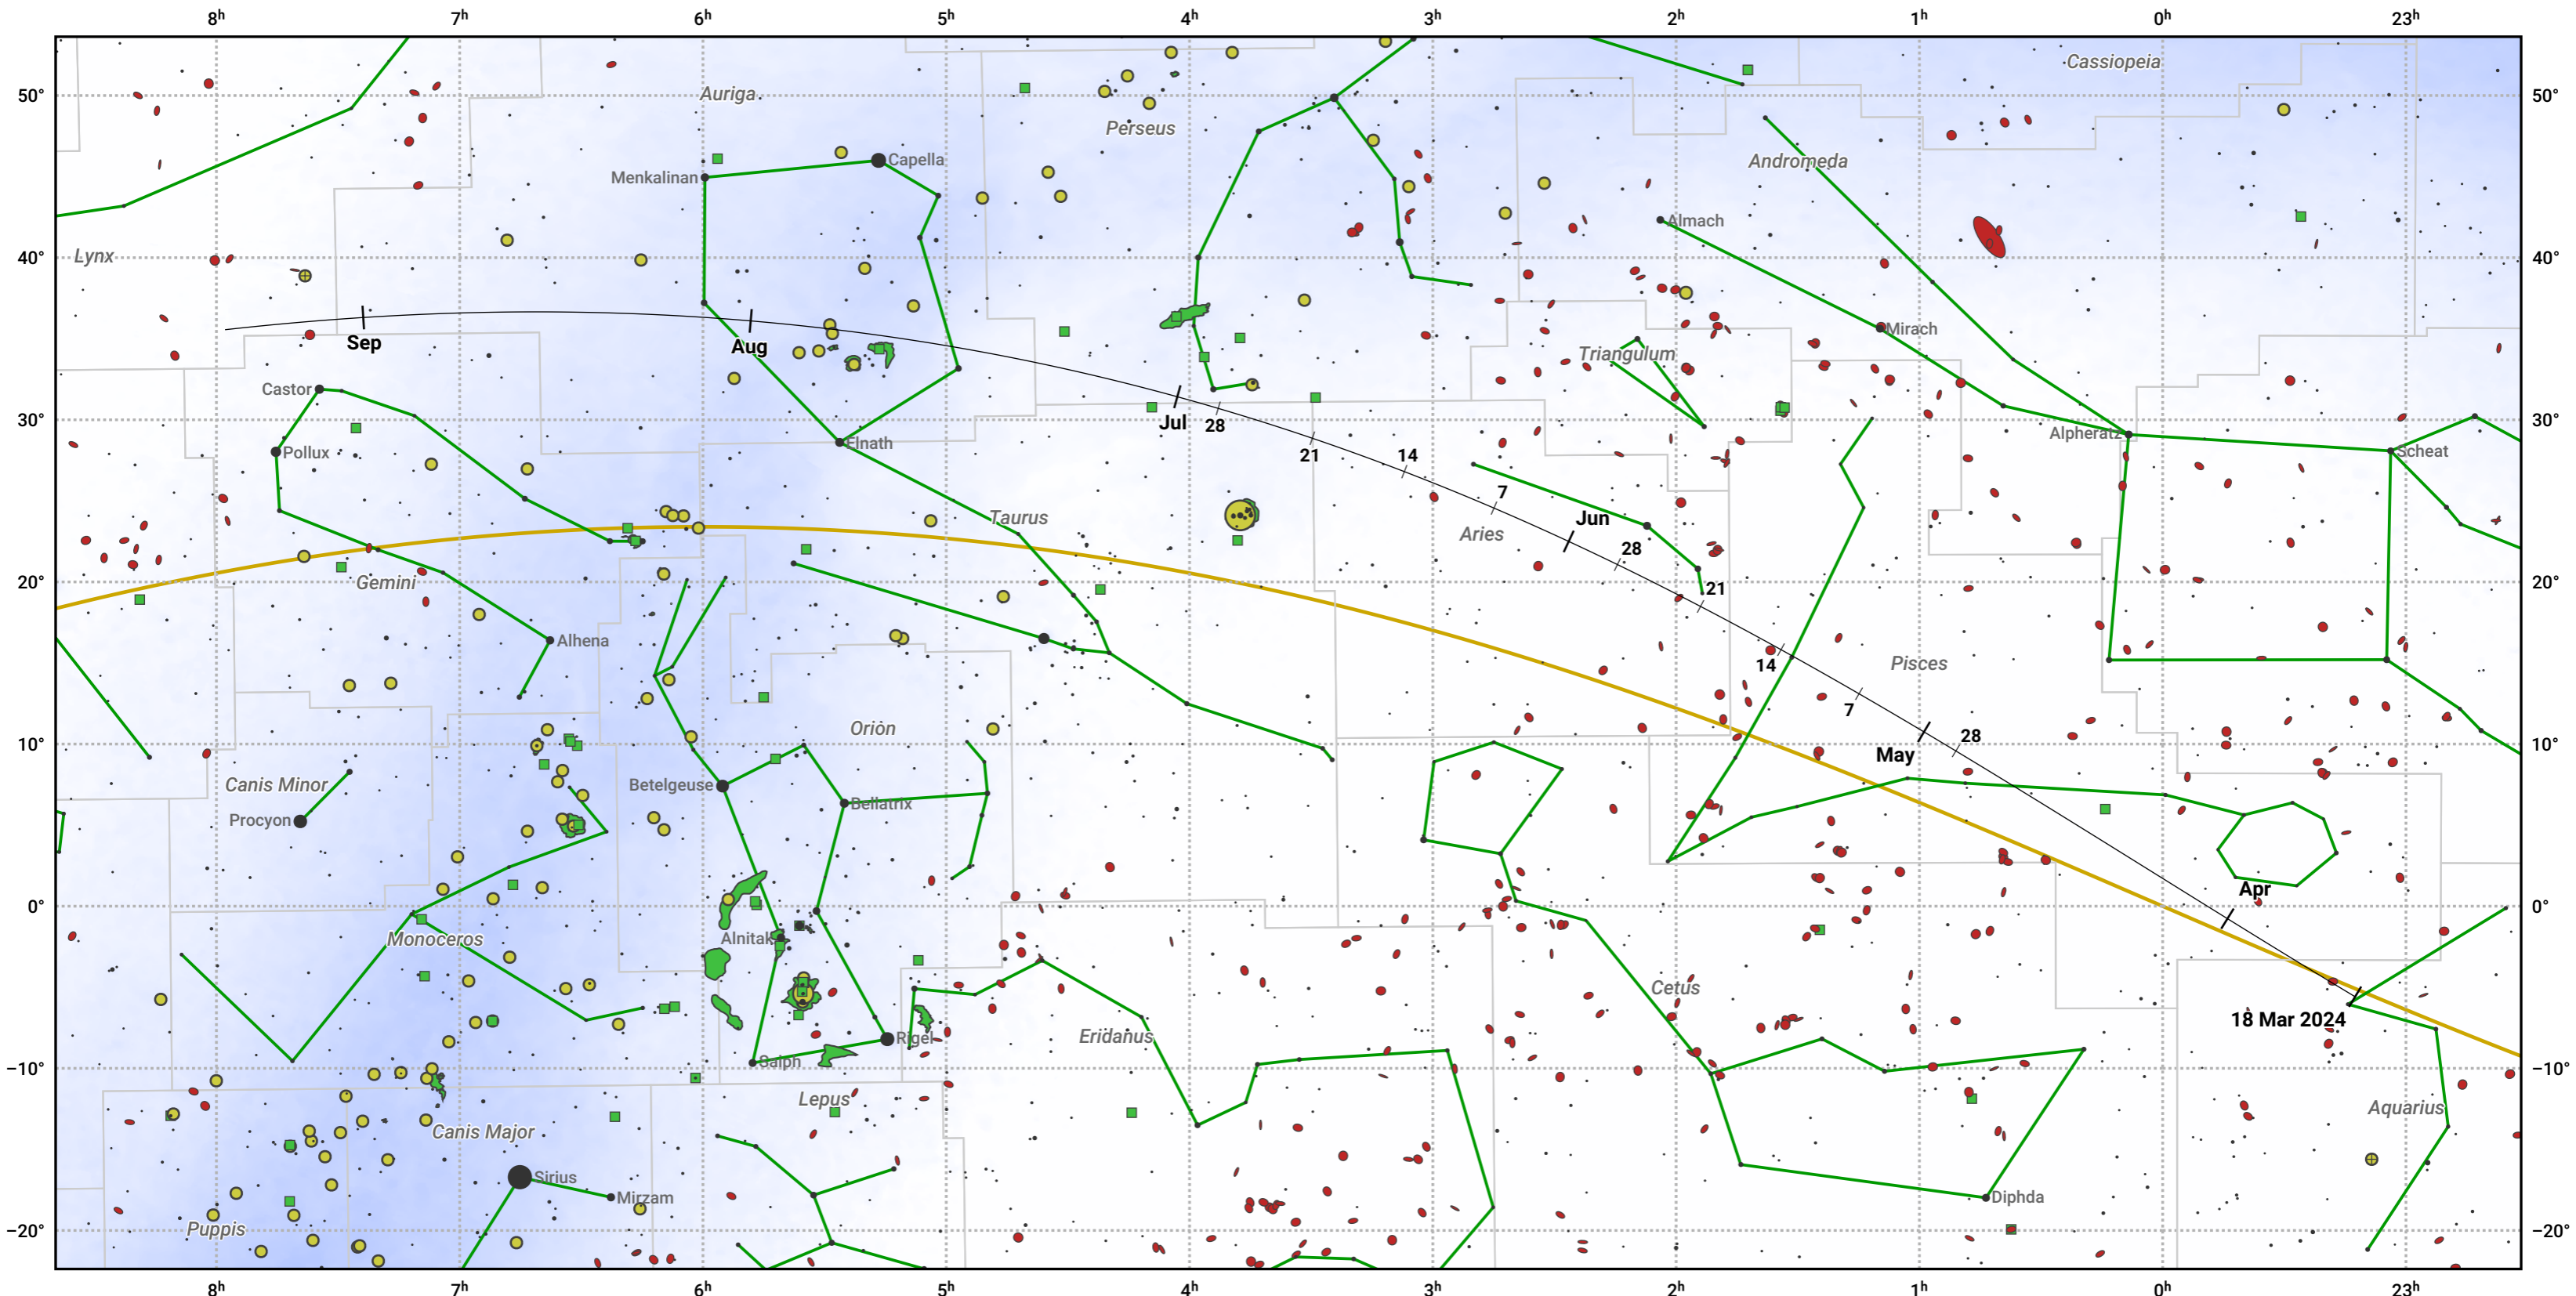

The path of 154P/Brewington starting on 18 Mar 2024

© Dominic Ford 2011–2024. Date markers placed at midnight UTC. Downloaded from <https://in-the-sky.org>

Magnitude scale: ● 6.0 ● 5.0 ● 4.0 ● 3.0 ● 2.0 ● 1.0 ● 0.0 ● -1.0 ● -2.0

— Ecliptic Plane

● Galaxy ● Bright nebula ● Open cluster ● Globular cluster

Date	Mag
2024 May 1	11.8
2024 May 4	11.7
2024 Jul 1	11.4
2024 Sep 1	12.2