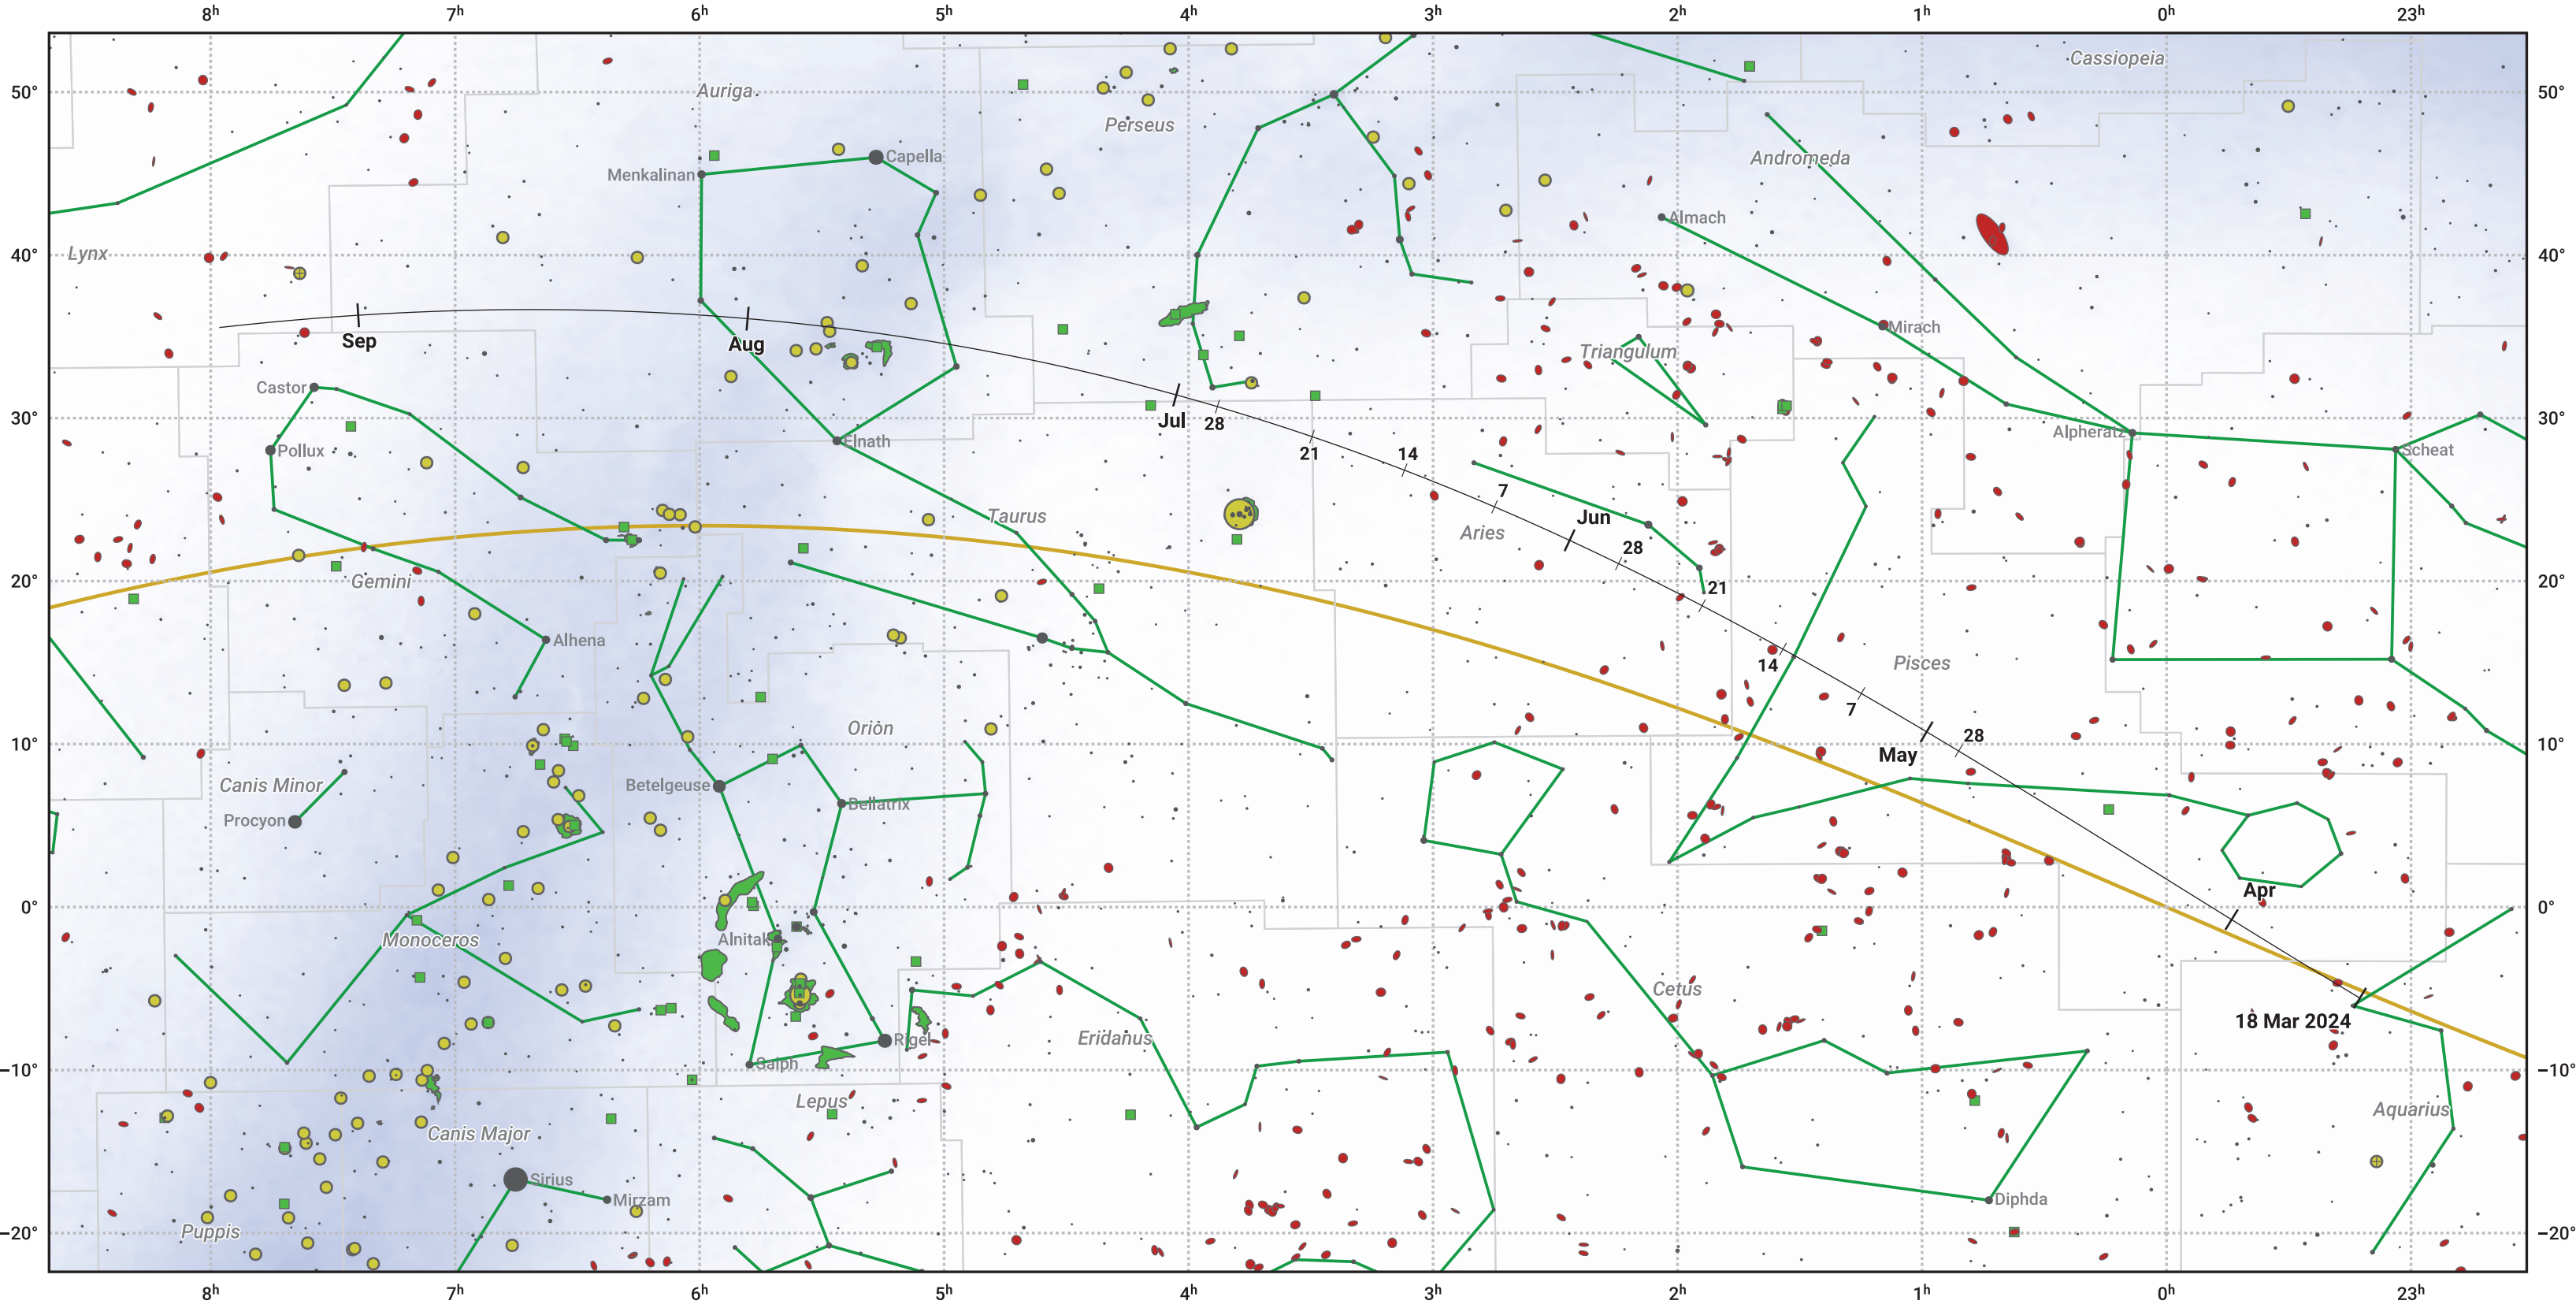

The path of 154P/Brewington starting on 18 Mar 2024

© Dominic Ford 2011–2024. Date markers placed at midnight UTC. Downloaded from <https://in-the-sky.org>

Magnitude scale: 6.0 5.0 4.0 3.0 2.0 1.0 0.0 -1.0 -2.0

— Ecliptic Plane

- Galaxy
- Bright nebula
- Open cluster
- ⊕ Globular cluster

Date	Mag
2024 May 1	11.8
2024 May 4	11.7
2024 Jul 1	11.4
2024 Sep 1	12.2