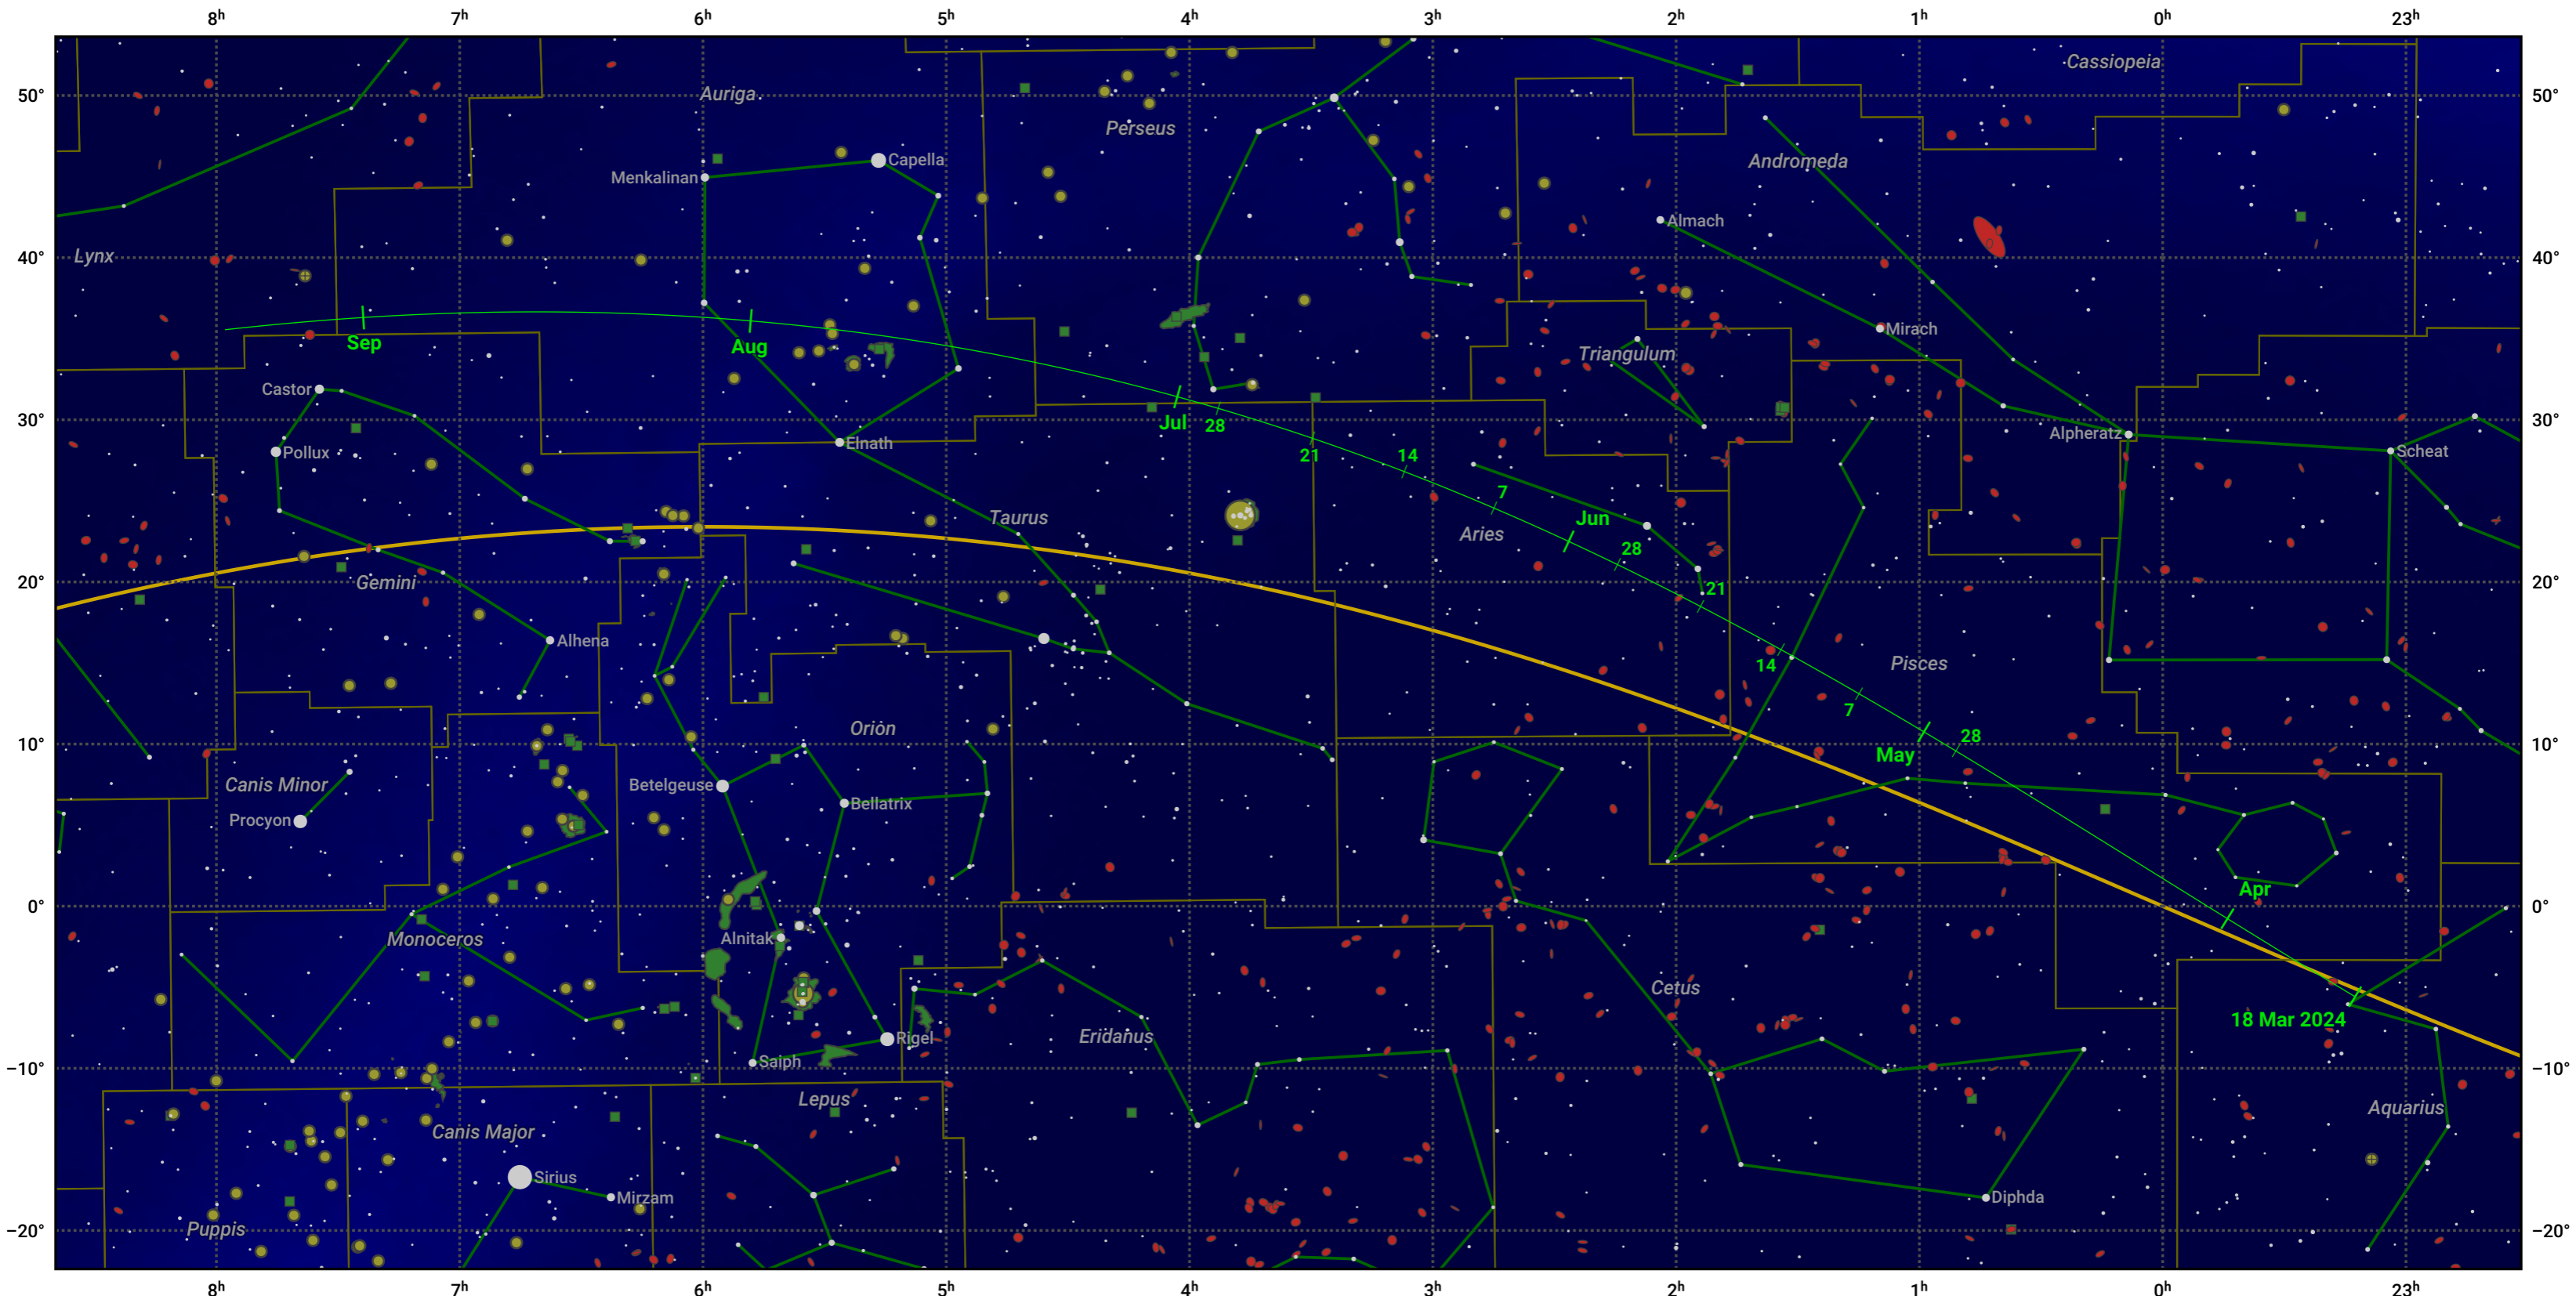

# The path of 154P/Brewington starting on 18 Mar 2024

© Dominic Ford 2011–2024. Date markers placed at midnight UTC. Downloaded from <https://in-the-sky.org>

Magnitude scale: ● -6.0 ● -5.0 ● -4.0 ● -3.0 ● -2.0 ● -1.0 ● 0.0 ● -1.0 ● -2.0

— Ecliptic Plane

● Galaxy    ■ Bright nebula    ● Open cluster    ● Globular cluster

Date	Mag
2024 May 1	11.8
2024 May 4	11.7
2024 Jul 1	11.4
2024 Sep 1	12.2