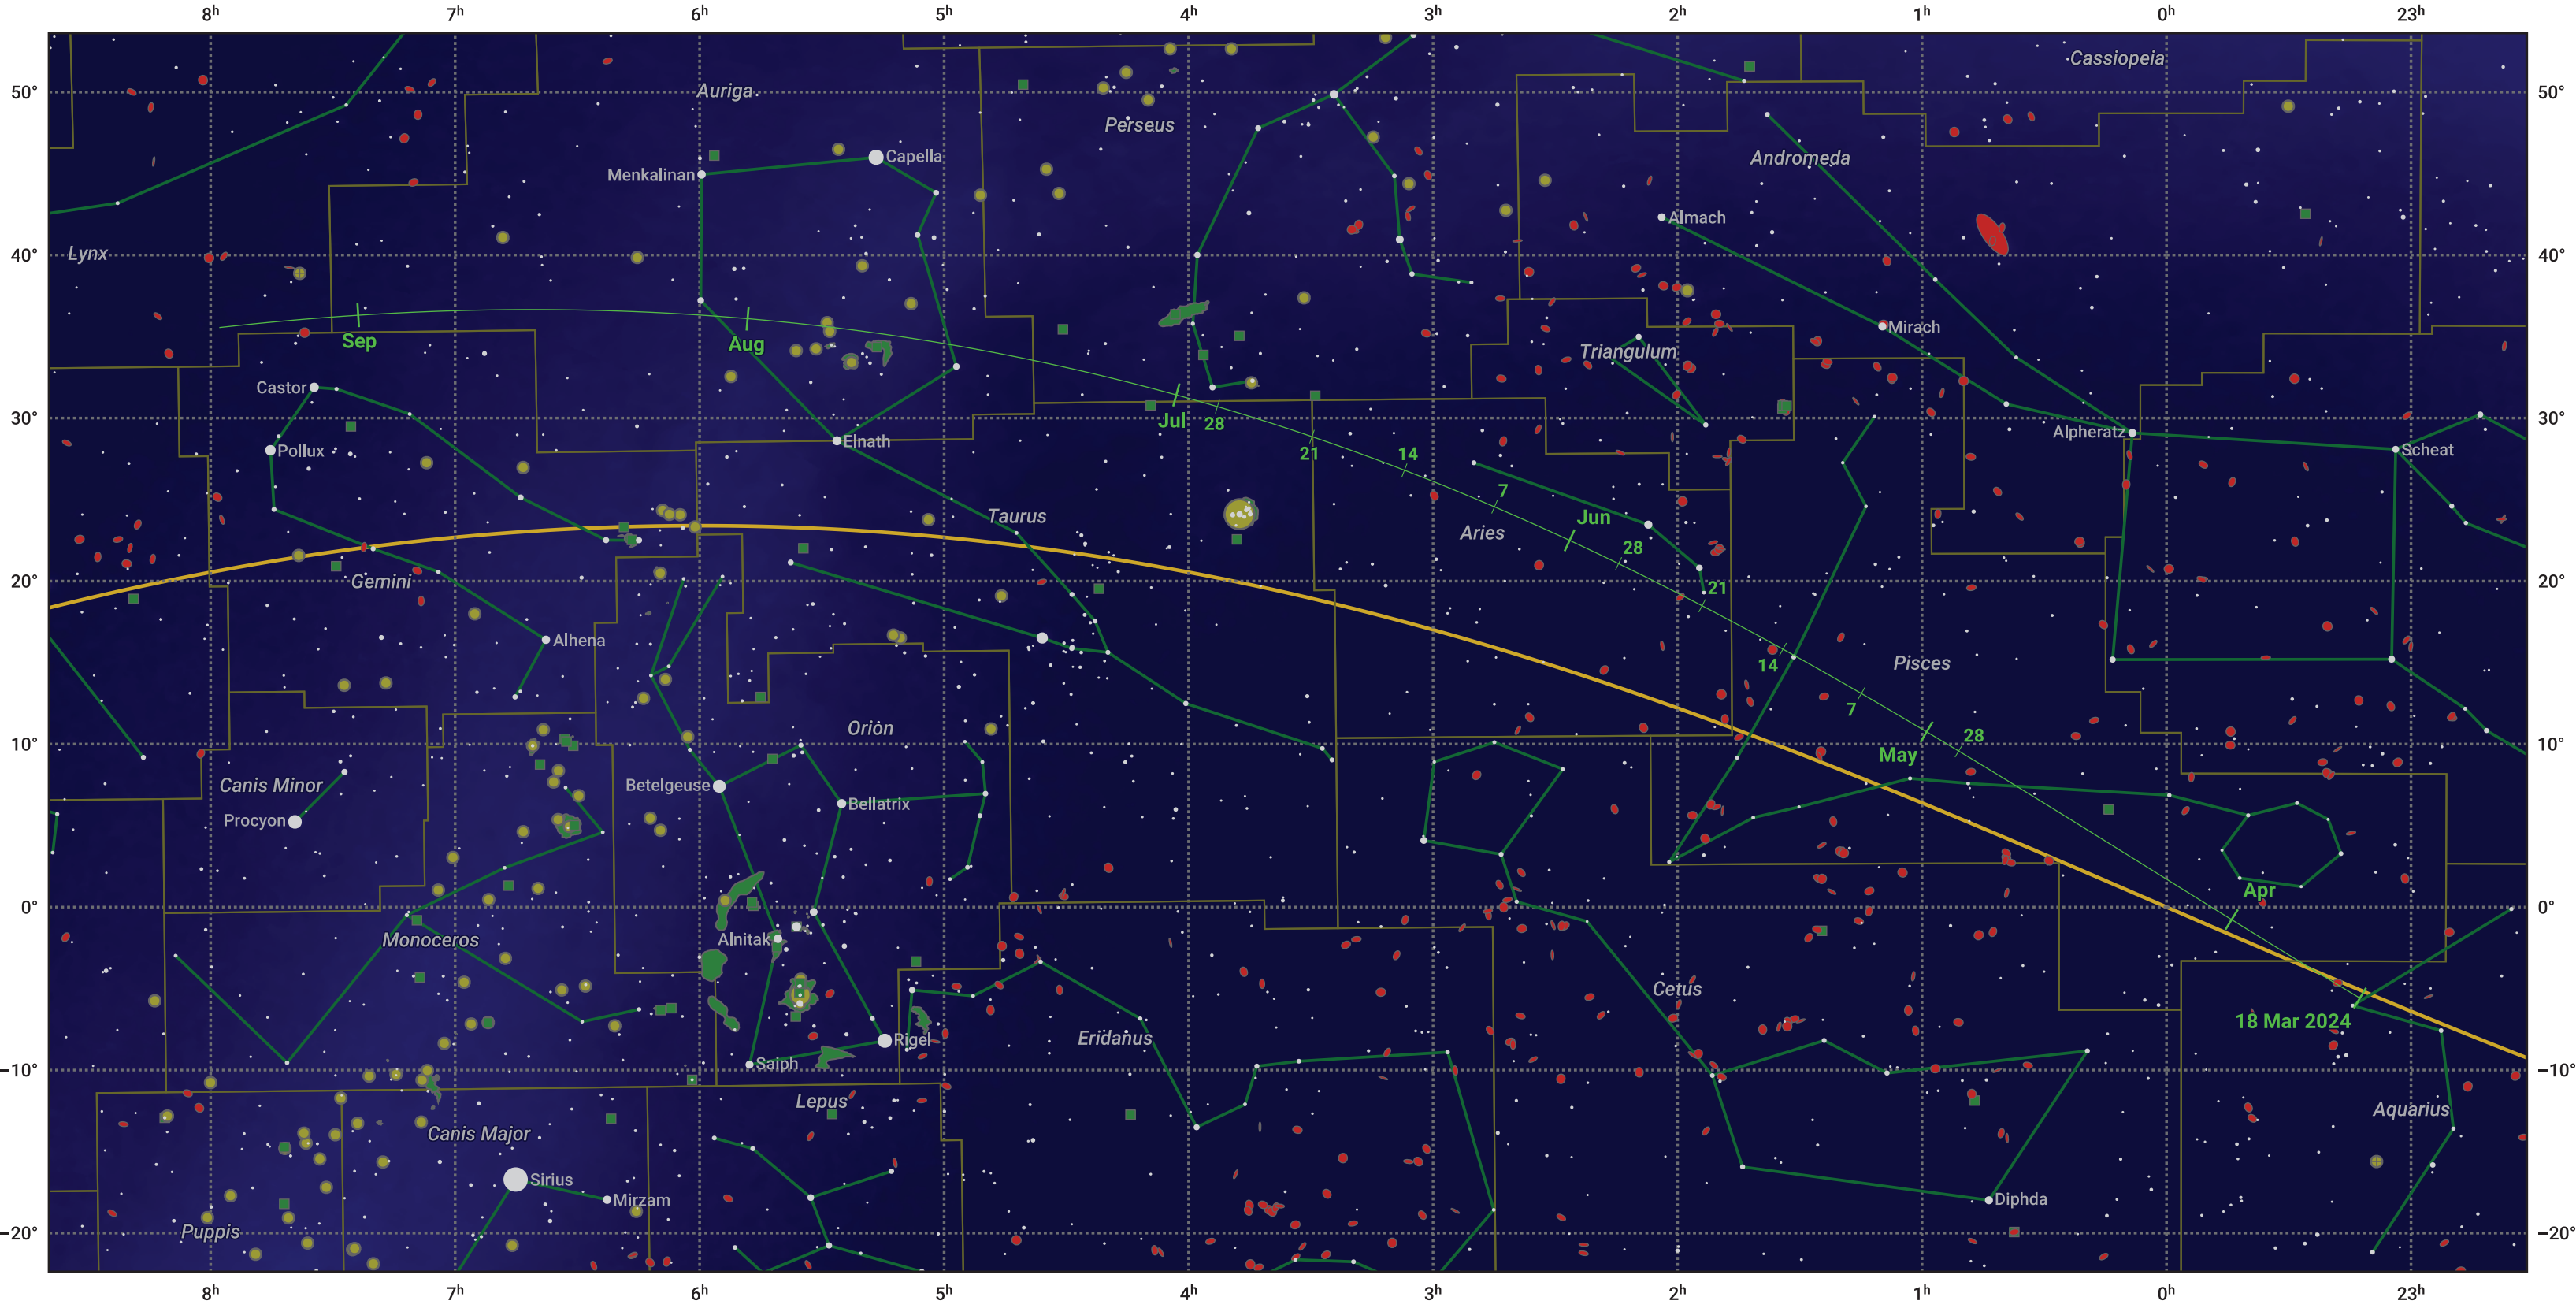

# The path of 154P/Brewington starting on 18 Mar 2024

© Dominic Ford 2011–2024. Date markers placed at midnight UTC. Downloaded from <https://in-the-sky.org>

Magnitude scale: -6.0 -5.0 -4.0 -3.0 -2.0 -1.0 0.0 -1.0 -2.0

— Ecliptic Plane

- Galaxy
- Bright nebula
- Open cluster
- ⊕ Globular cluster

Date	Mag
2024 May 1	11.8
2024 May 4	11.7
2024 Jul 1	11.4
2024 Sep 1	12.2