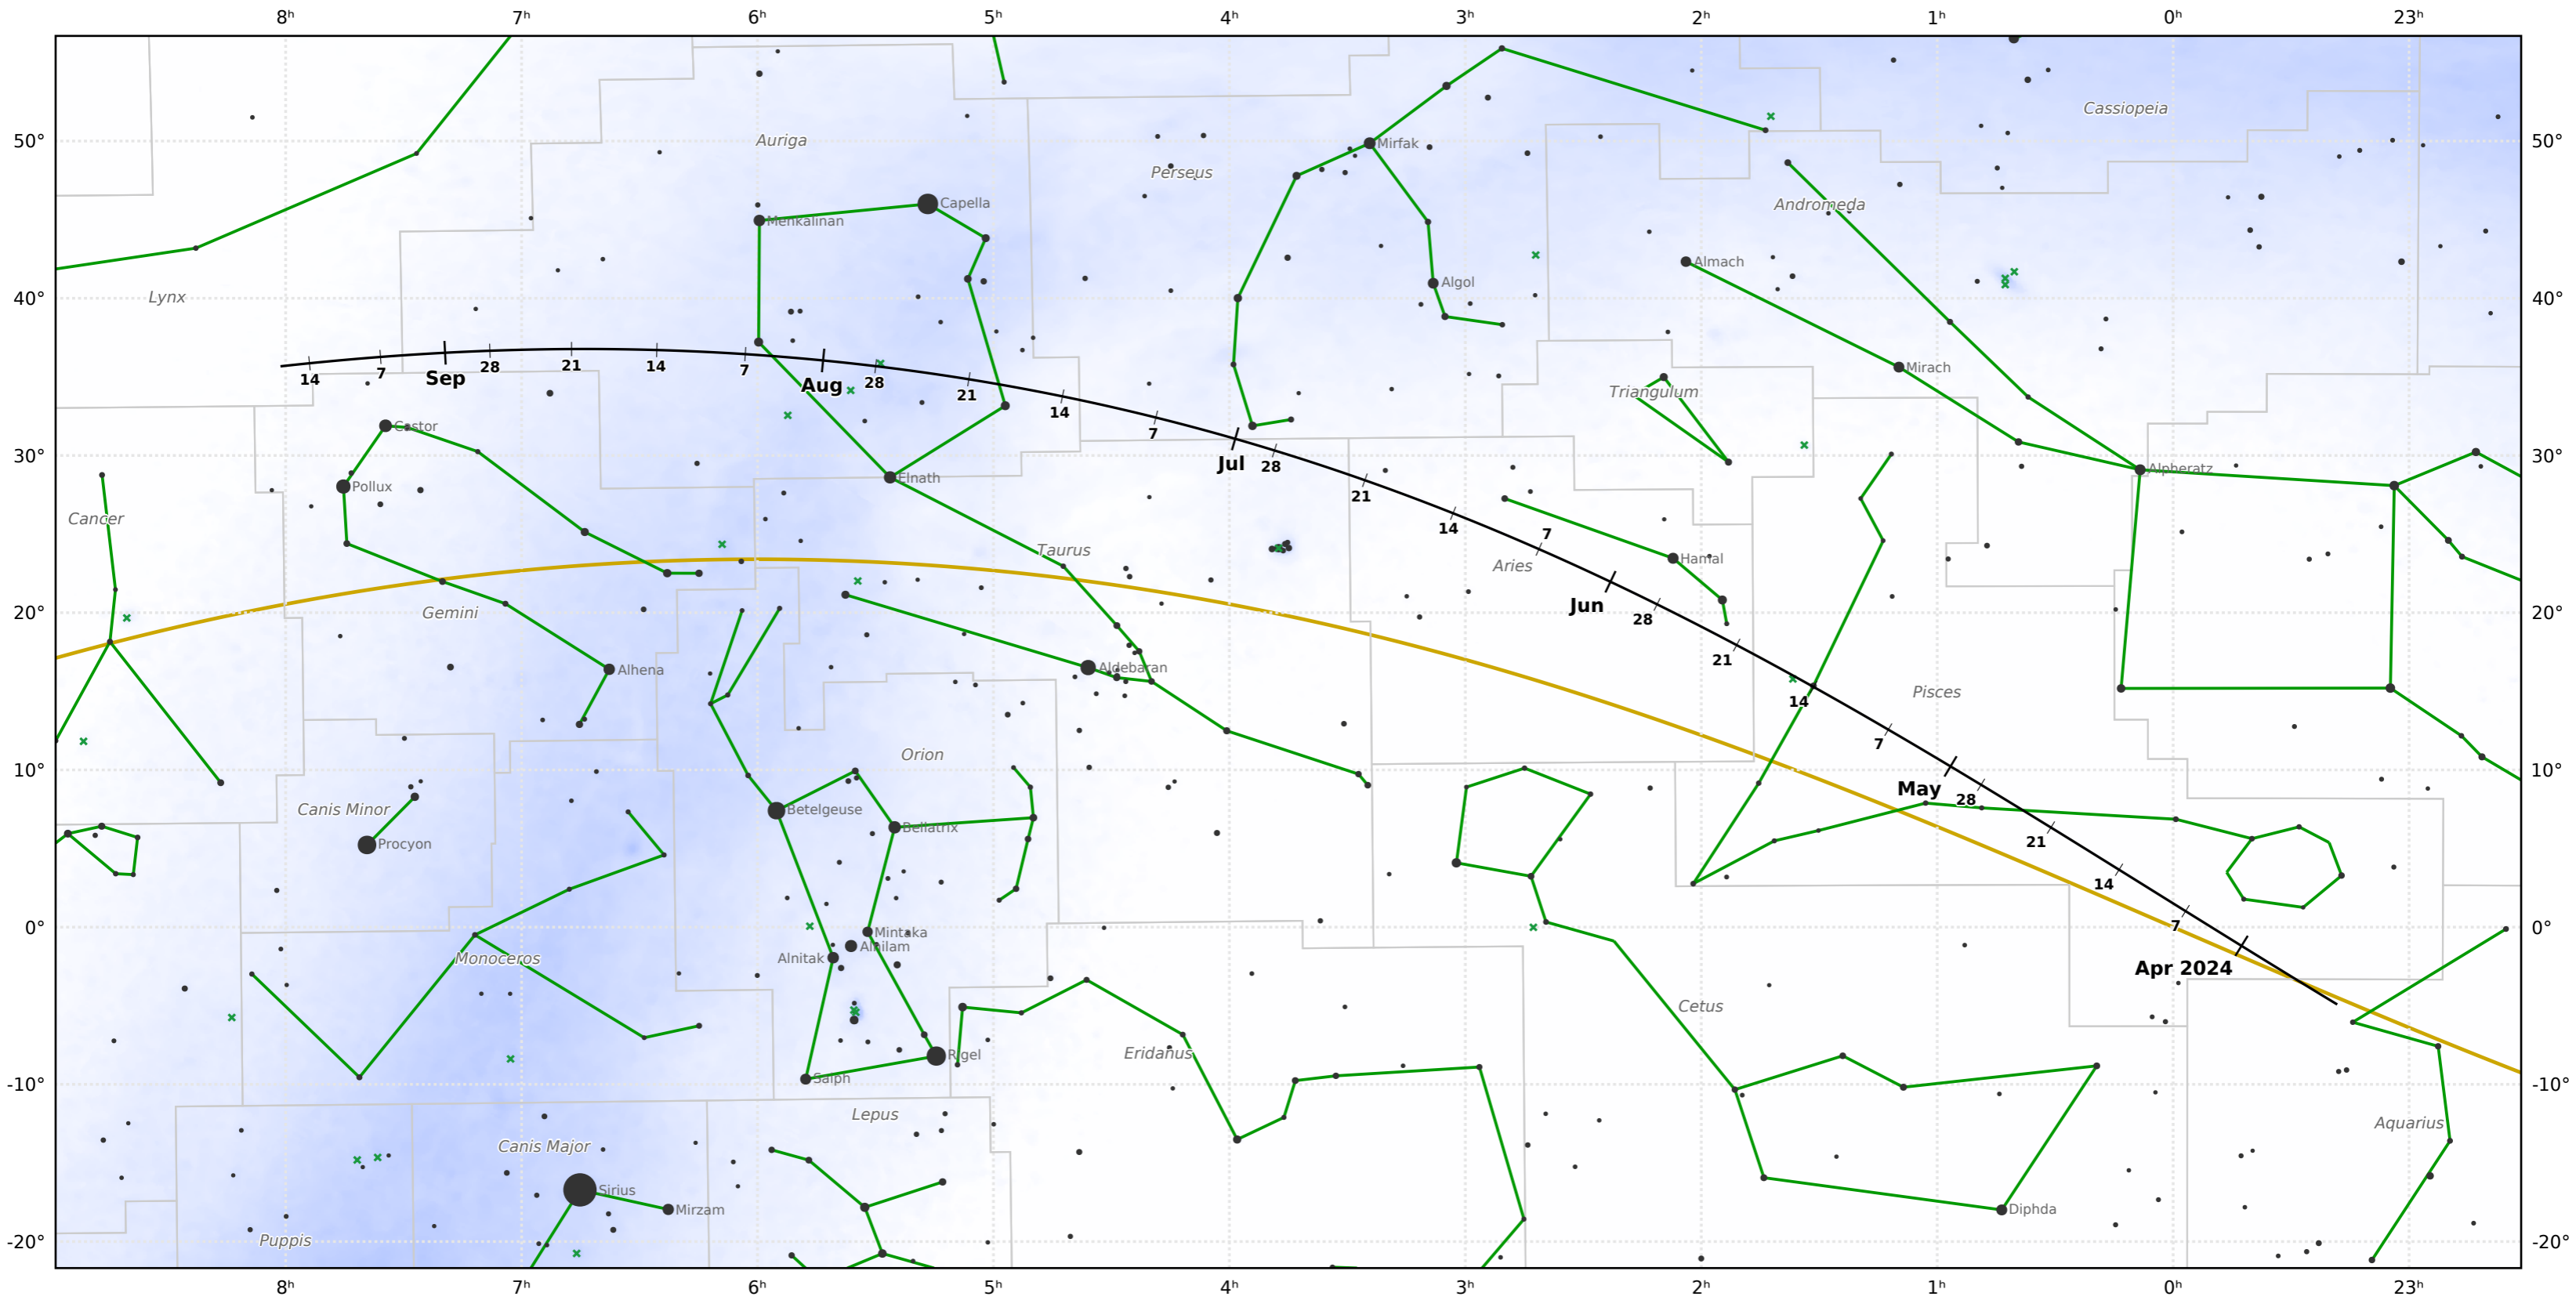

The path of 154P/Brewington starting on 21 Mar 2024

Magnitude scale: • 5.0 • 4.5 • 4.0 • 3.5 • 3.0 • 2.5 • 2.0 • 1.5 • 1.0 • 0.5 • 0.0 • -0.5 • -1.0 • -1.5

— Ecliptic Plane