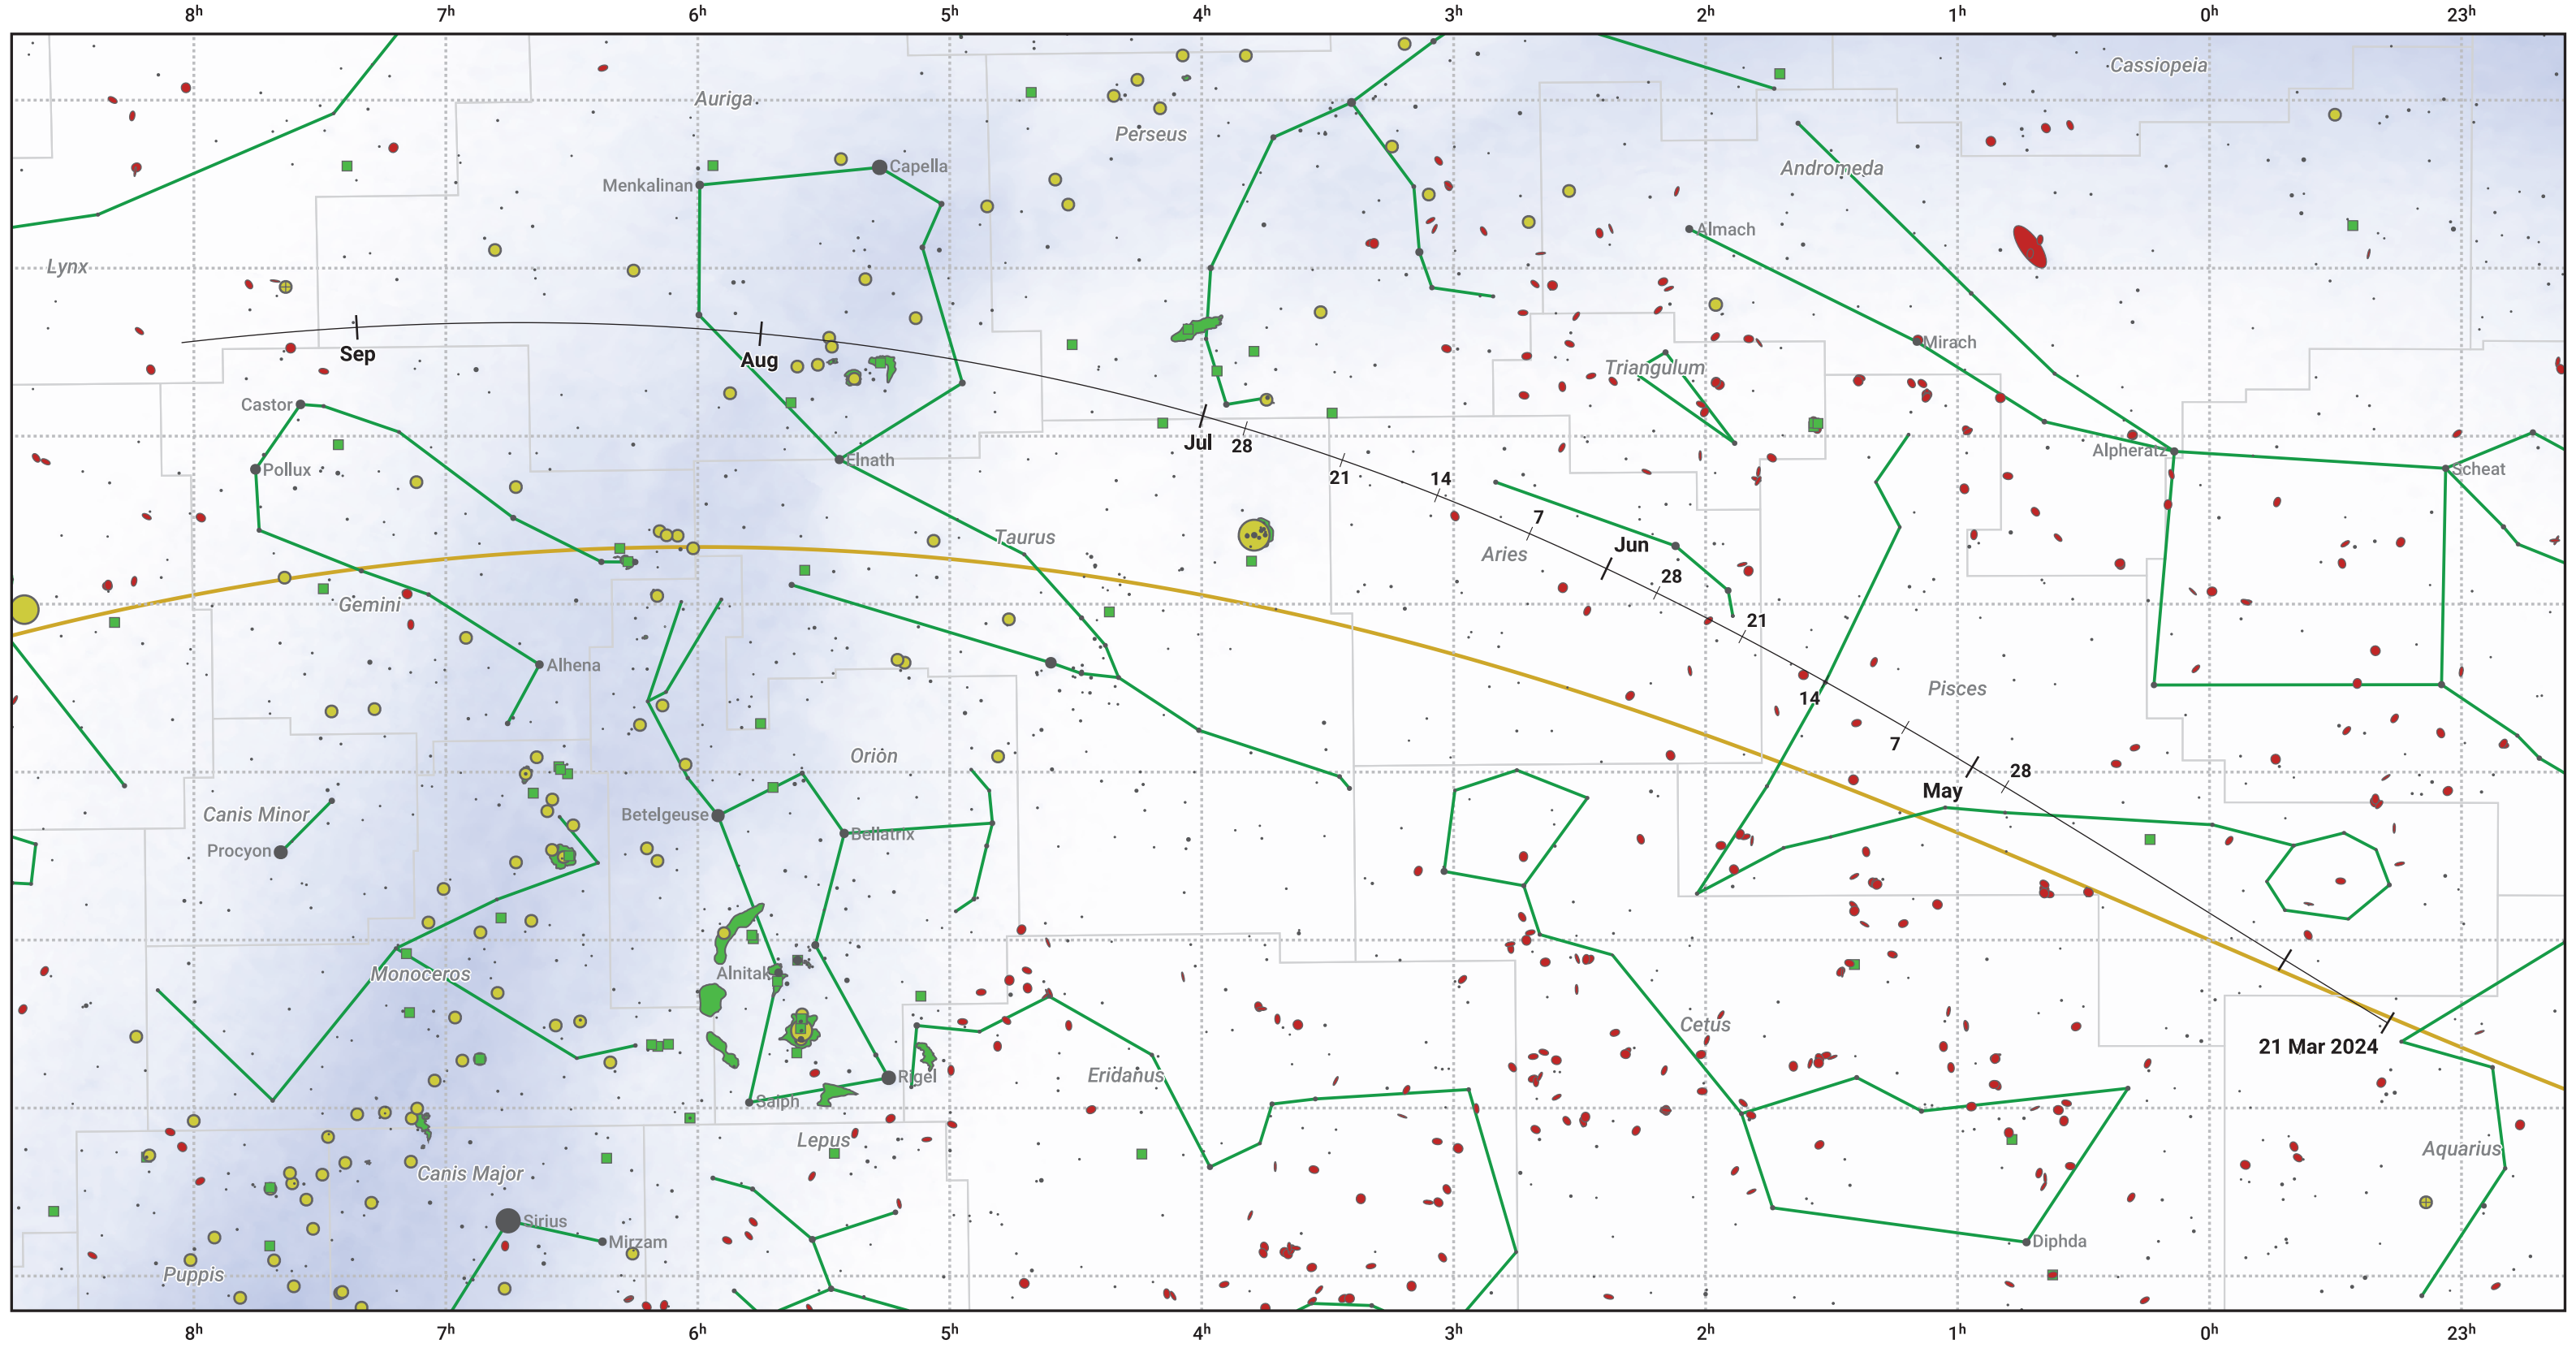

The path of 154P/Brewington starting on 21 Mar 2024

© Dominic Ford 2011–2024. Date markers placed at midnight UTC. Downloaded from <https://in-the-sky.org>

Magnitude scale: -6.0 -5.0 -4.0 -3.0 -2.0 -1.0 -2.0

— Ecliptic Plane

- Galaxy
- Bright nebula
- Open cluster
- ⊕ Globular cluster

Date	Mag
2024 May 1	11.8
2024 May 7	11.7
2024 Jul 1	11.3
2024 Sep 1	12.1