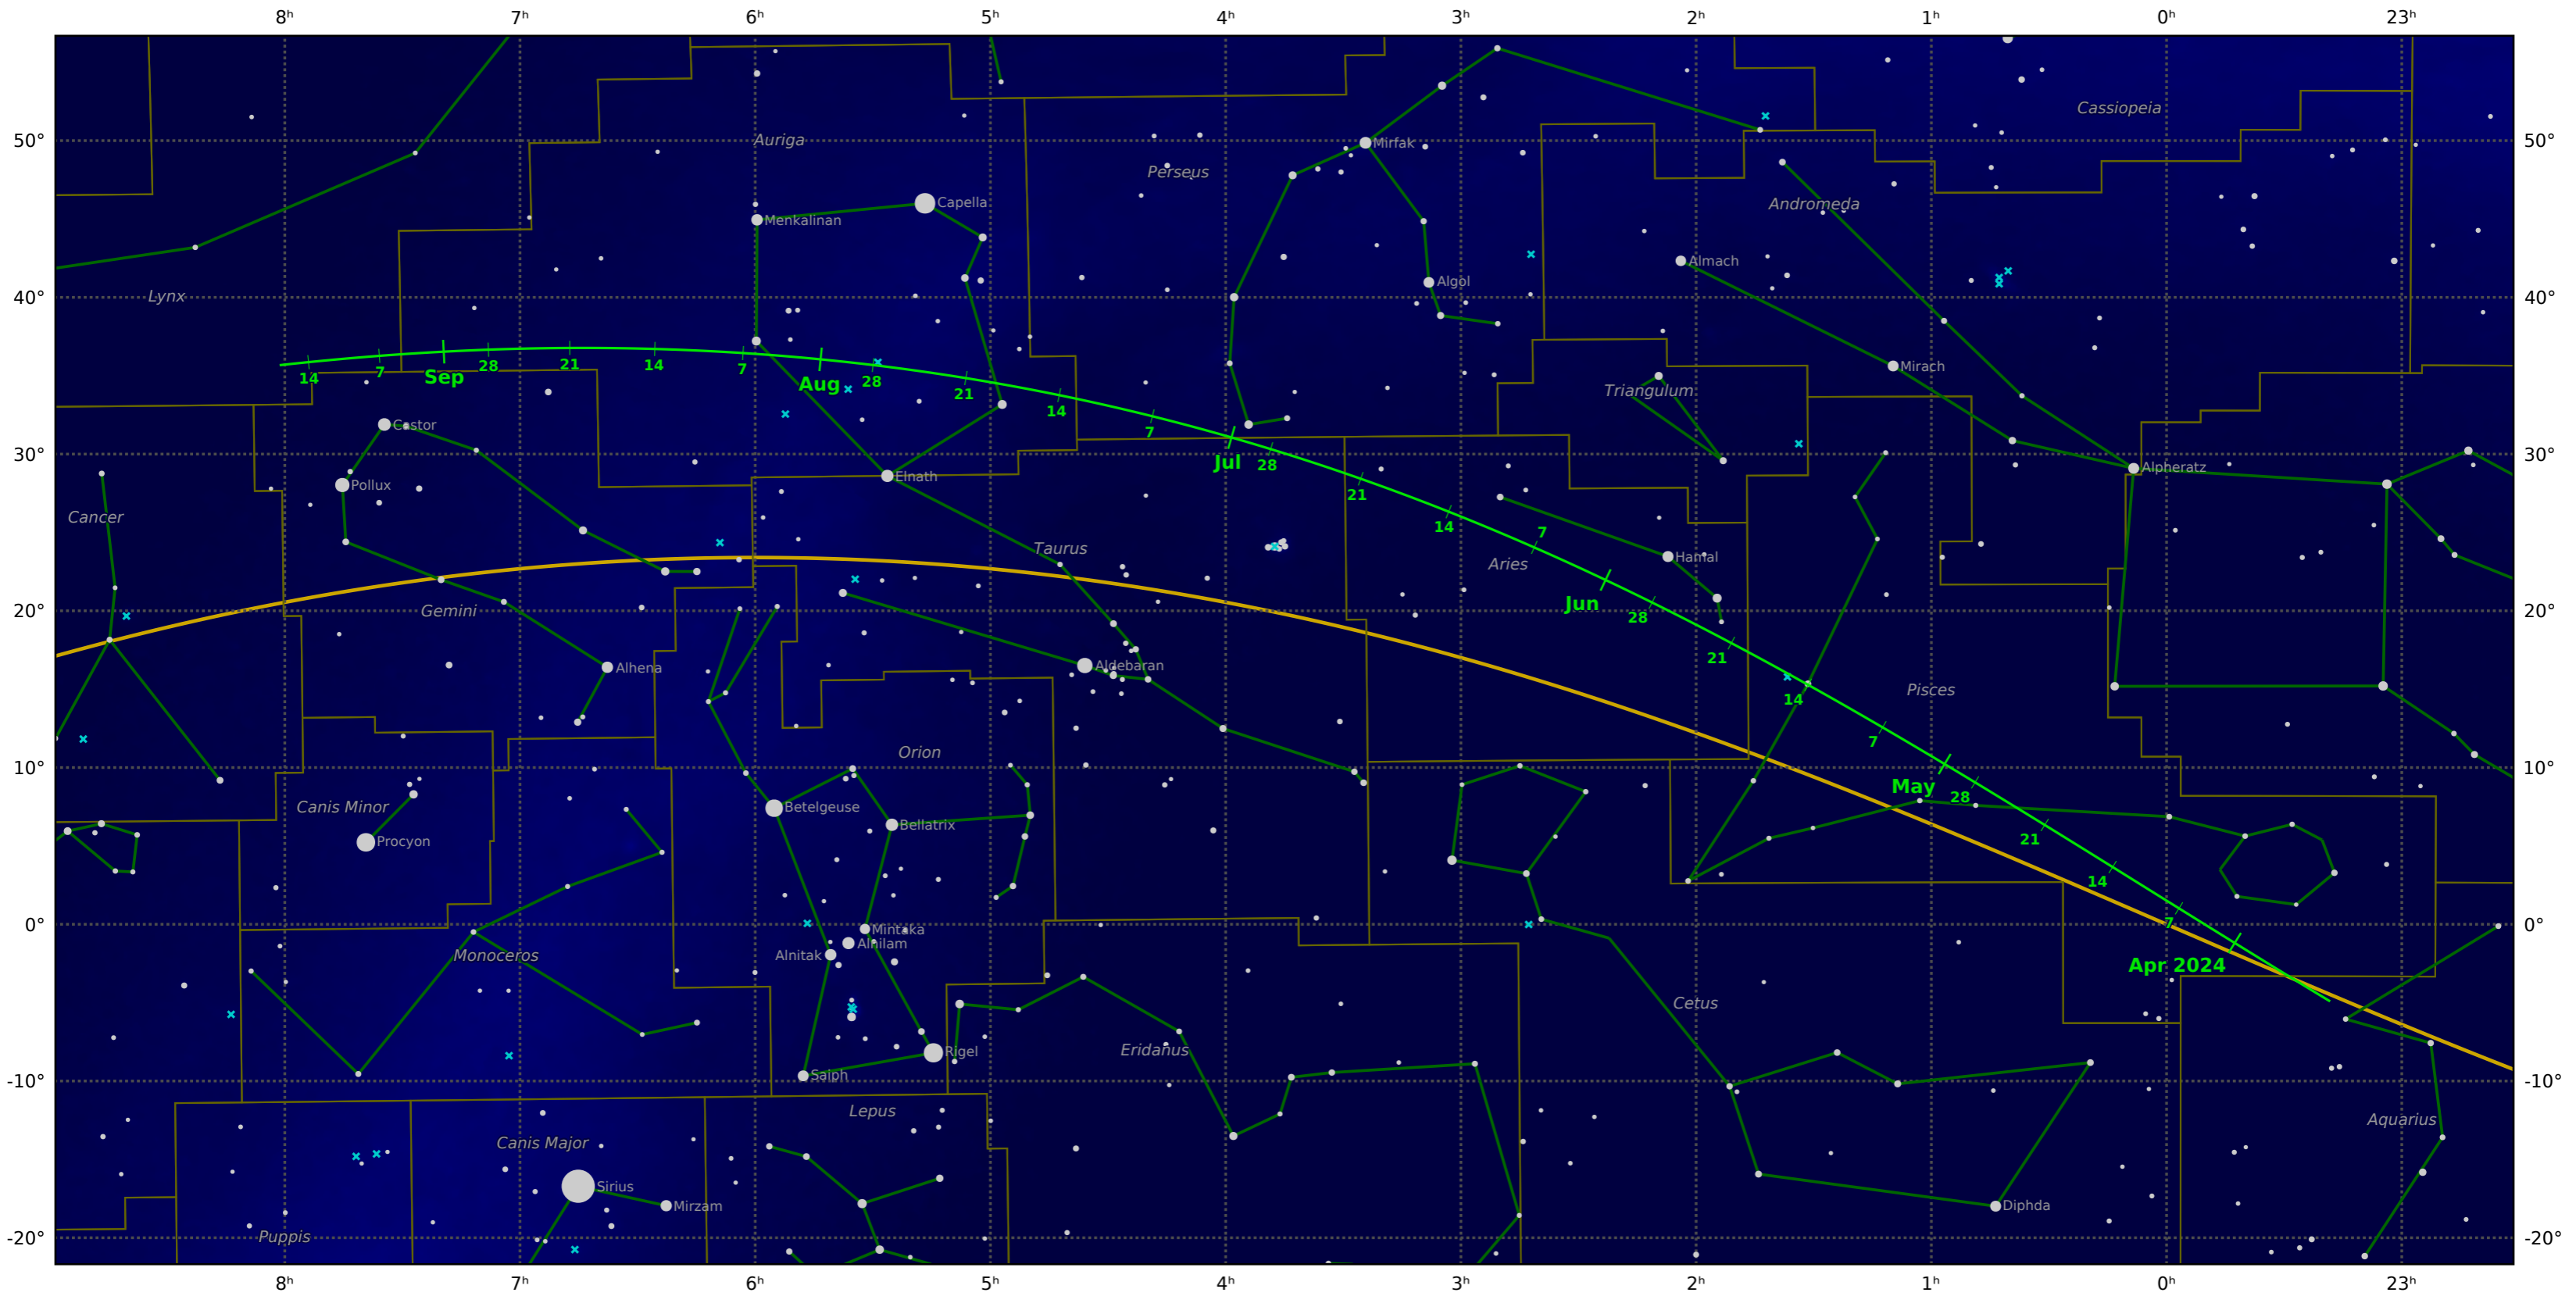

# The path of 154P/Brewington starting on 21 Mar 2024

— Ecliptic Plane