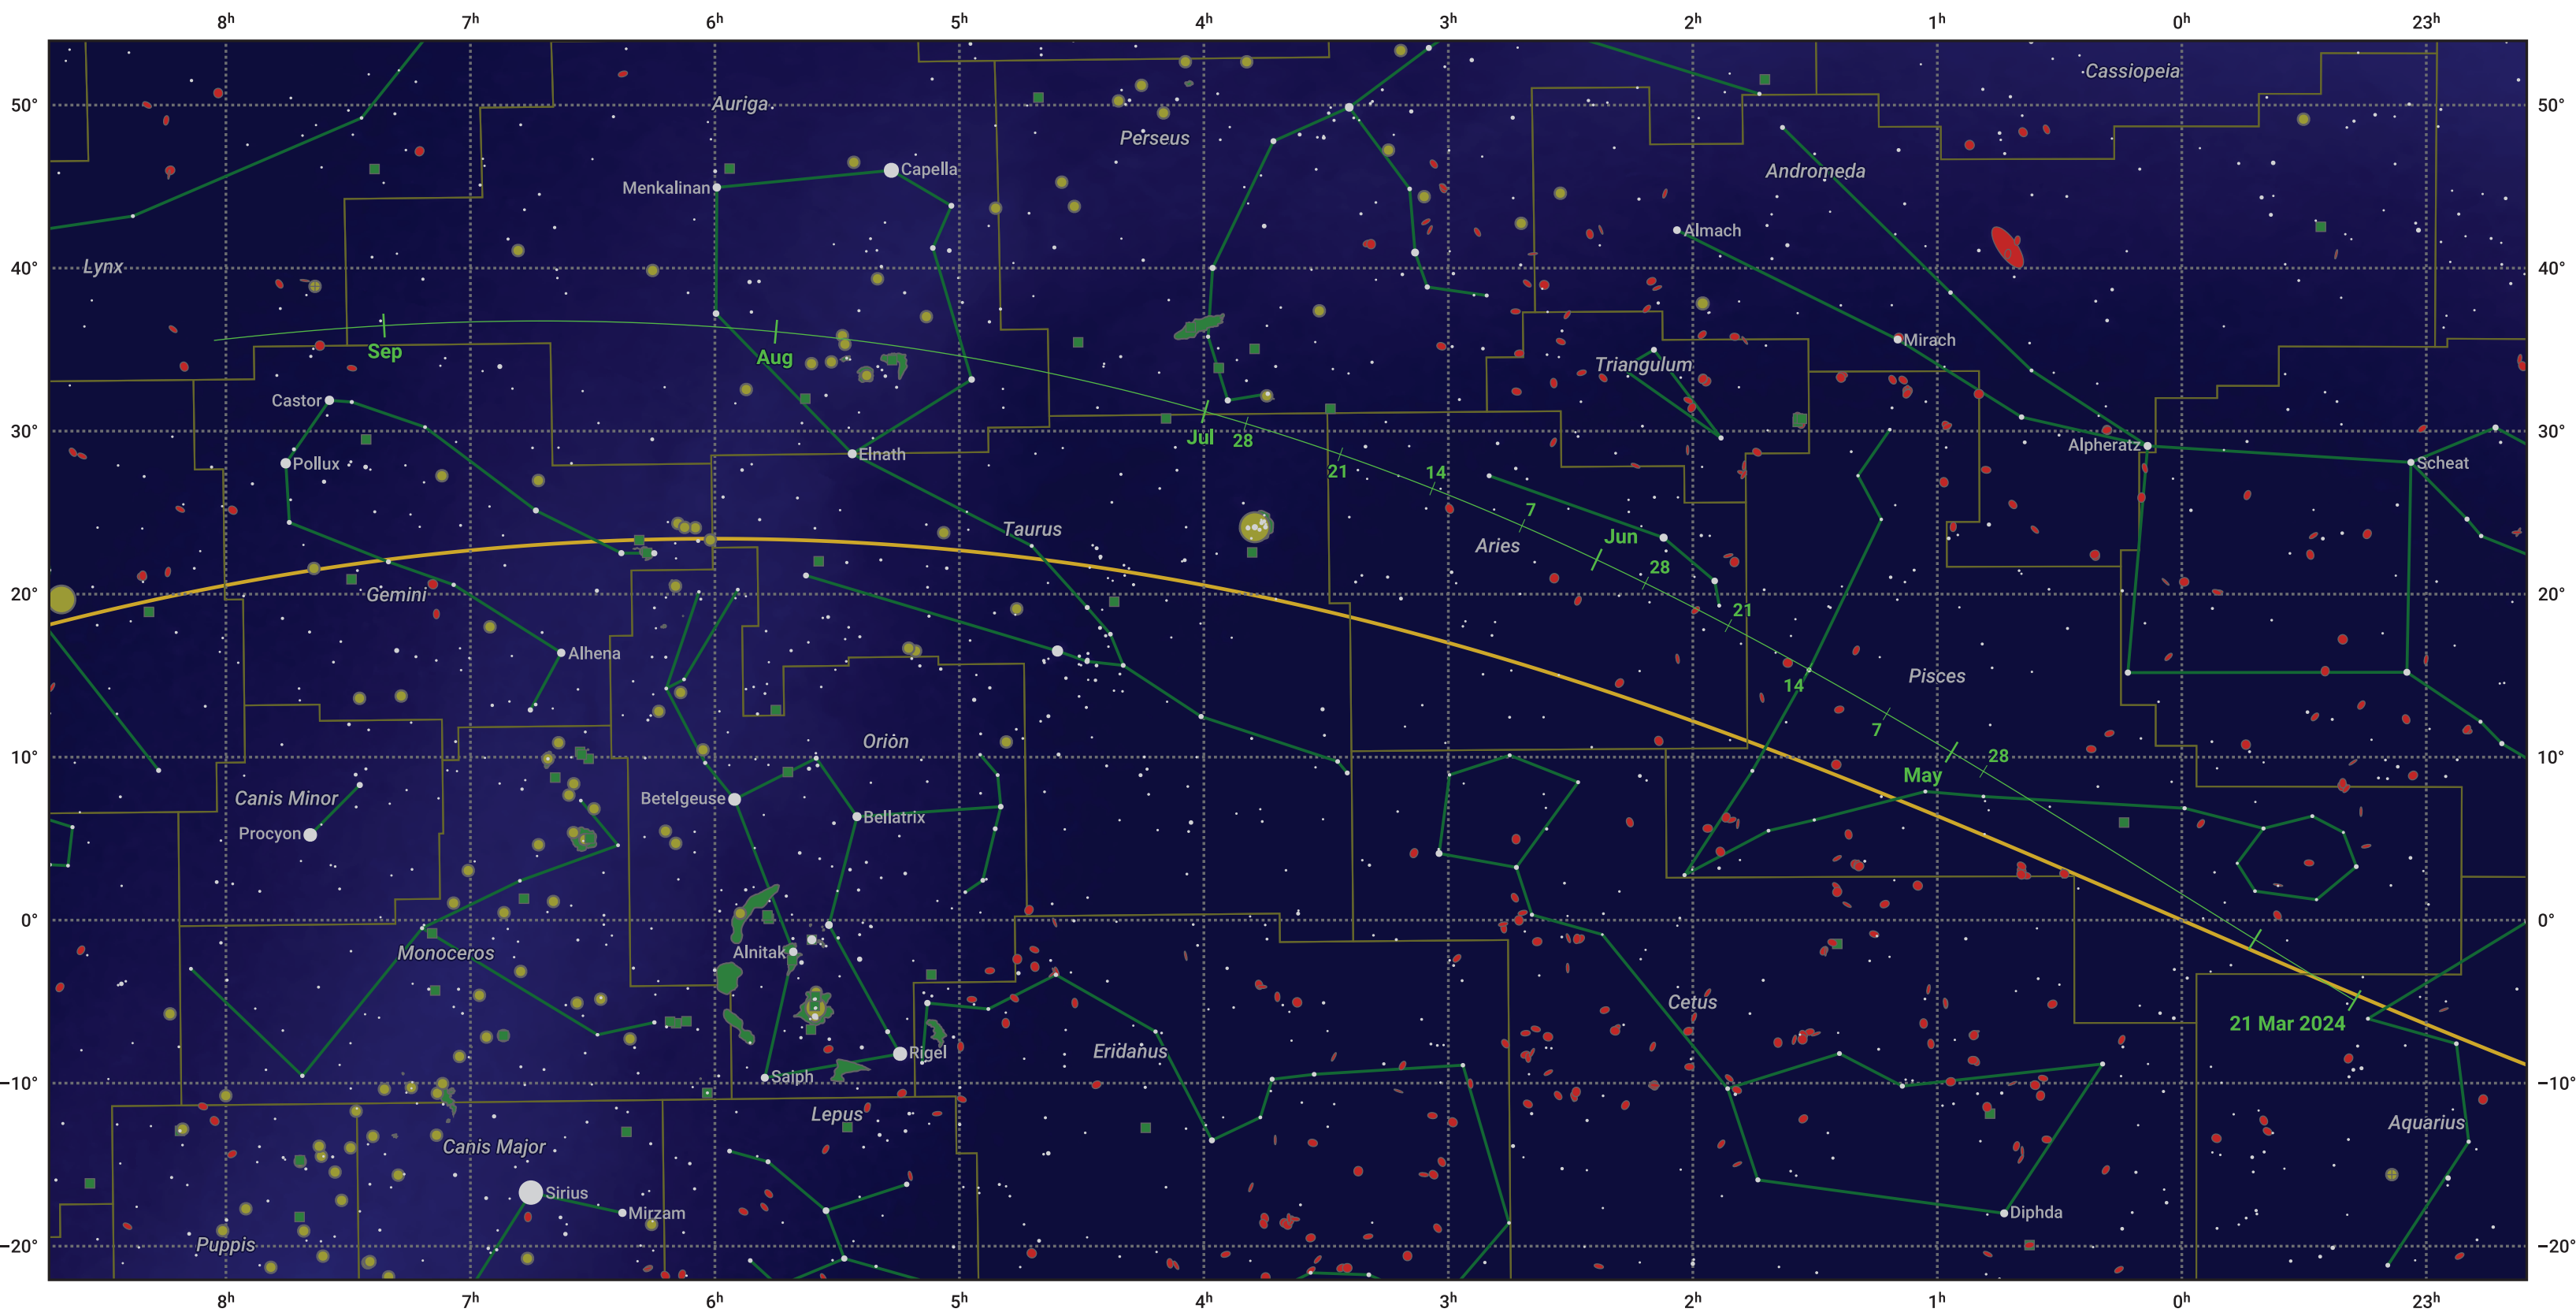

The path of 154P/Brewington starting on 21 Mar 2024

© Dominic Ford 2011–2024. Date markers placed at midnight UTC. Downloaded from <https://in-the-sky.org>

Magnitude scale: ● -6.0 ● -5.0 ● -4.0 ● -3.0 ● -2.0 ● -1.0 ● 0.0 ● 1.0 ● 2.0

— Ecliptic Plane

- Galaxy
- Bright nebula
- Open cluster
- ⊕ Globular cluster

Date	Mag
2024 May 1	11.8
2024 May 7	11.7
2024 Jul 1	11.3
2024 Sep 1	12.1