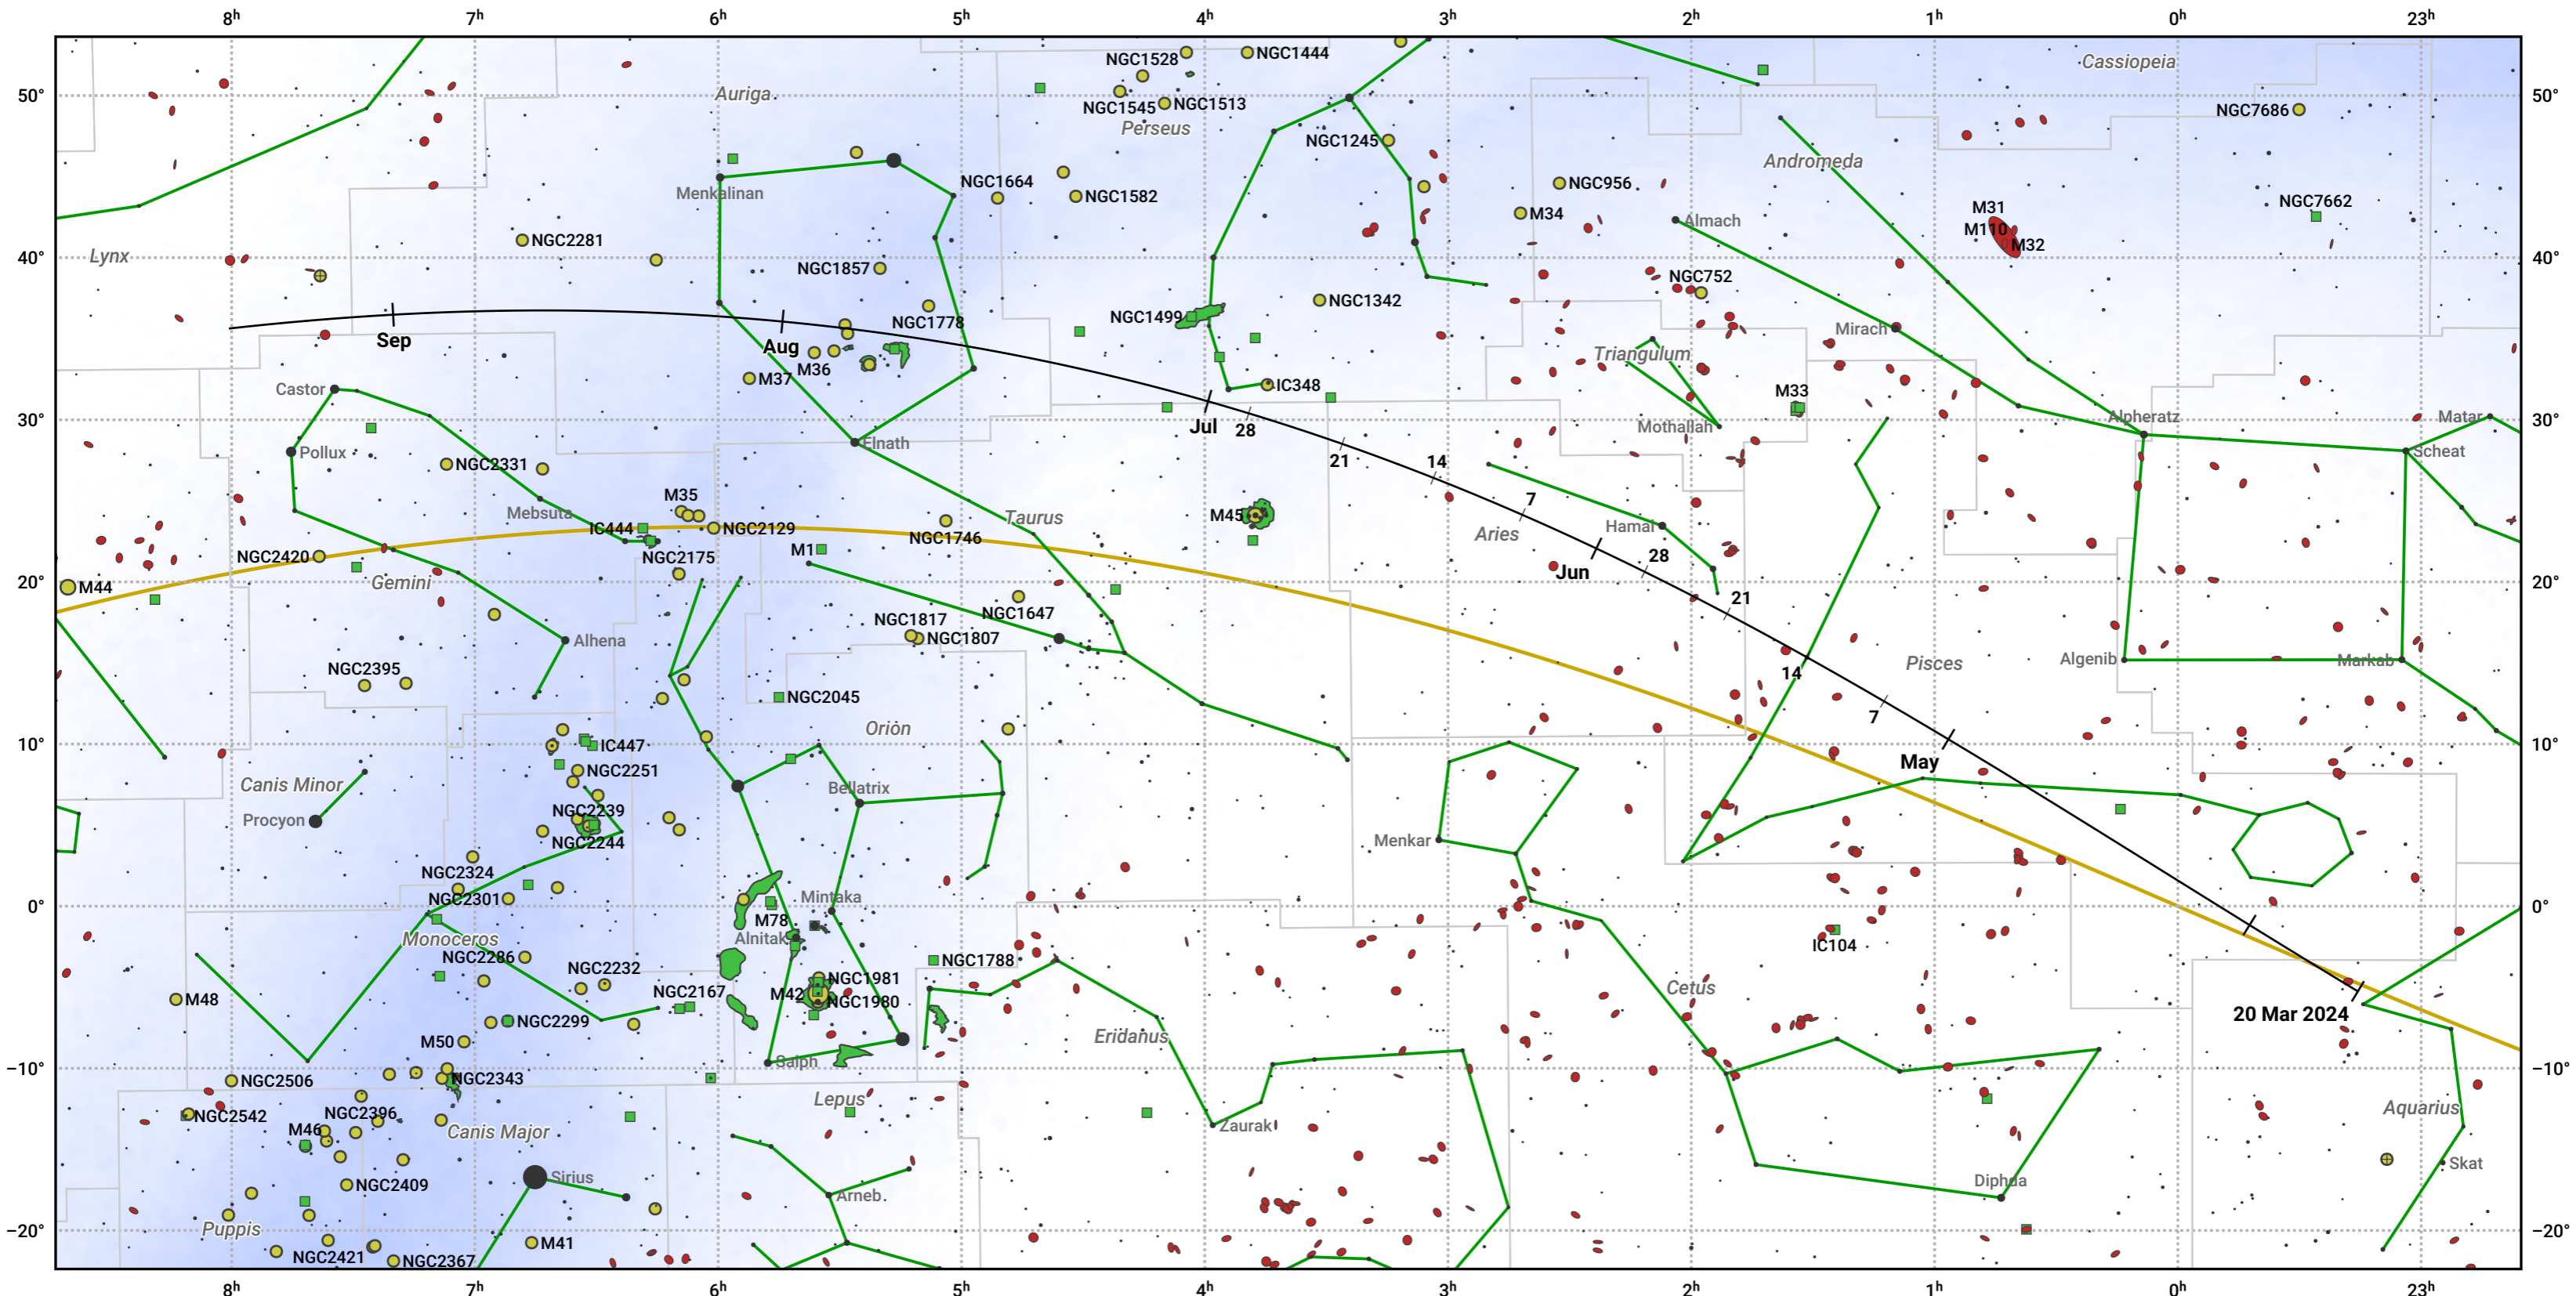

The path of 154P/Brewington starting on 20 Mar 2024

© Dominic Ford 2011–2024. Date markers placed at midnight UTC. Downloaded from <https://in-the-sky.org>

Magnitude scale: ● -6.0 ● -5.0 ● -4.0 ● -3.0 ● -2.0 ● -1.0 ● 0.0 ● -1.0 ● -2.0

— Ecliptic Plane

● Galaxy ■ Bright nebula ● Open cluster ⊕ Globular cluster

Date	Mag
2024 May 1	11.8
2024 May 6	11.8
2024 Jul 1	11.4
2024 Sep 1	12.2