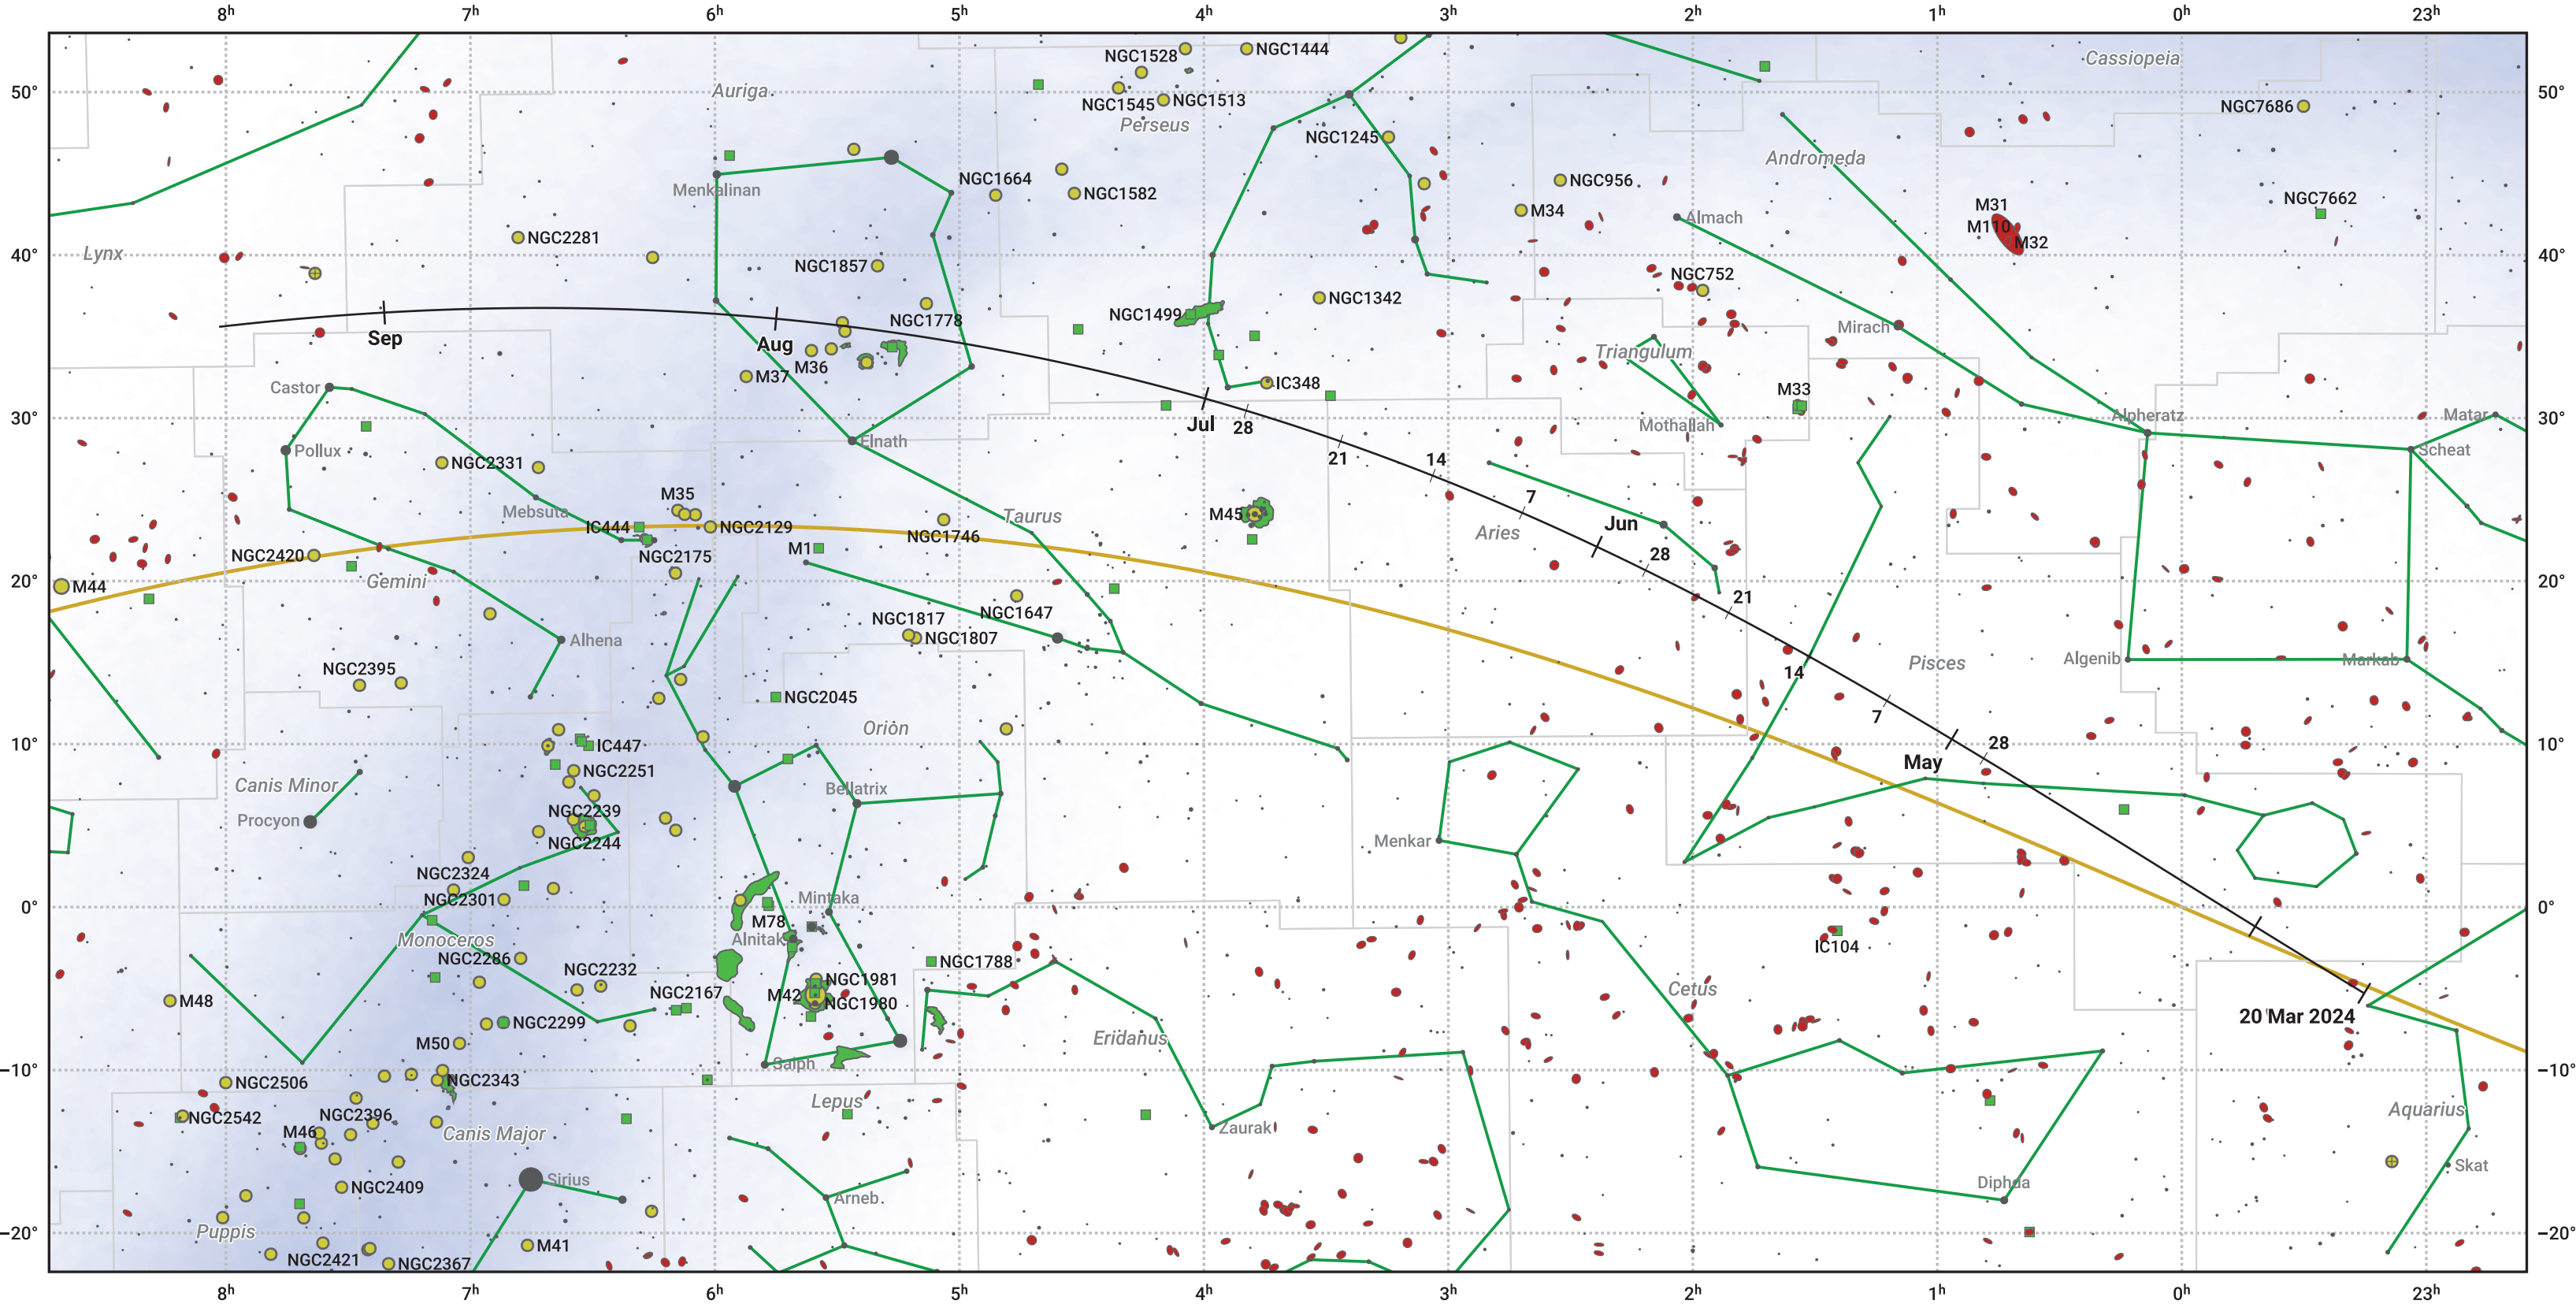

# The path of 154P/Brewington starting on 20 Mar 2024

© Dominic Ford 2011–2024. Date markers placed at midnight UTC. Downloaded from <https://in-the-sky.org>

Magnitude scale: 6.0 5.0 4.0 3.0 2.0 1.0 0.0 -1.0 -2.0

— Ecliptic Plane

- Galaxy
- Bright nebula
- Open cluster
- ⊕ Globular cluster

Date	Mag
2024 May 1	11.8
2024 May 5	11.7
2024 Jul 1	11.3
2024 Sep 1	12.1