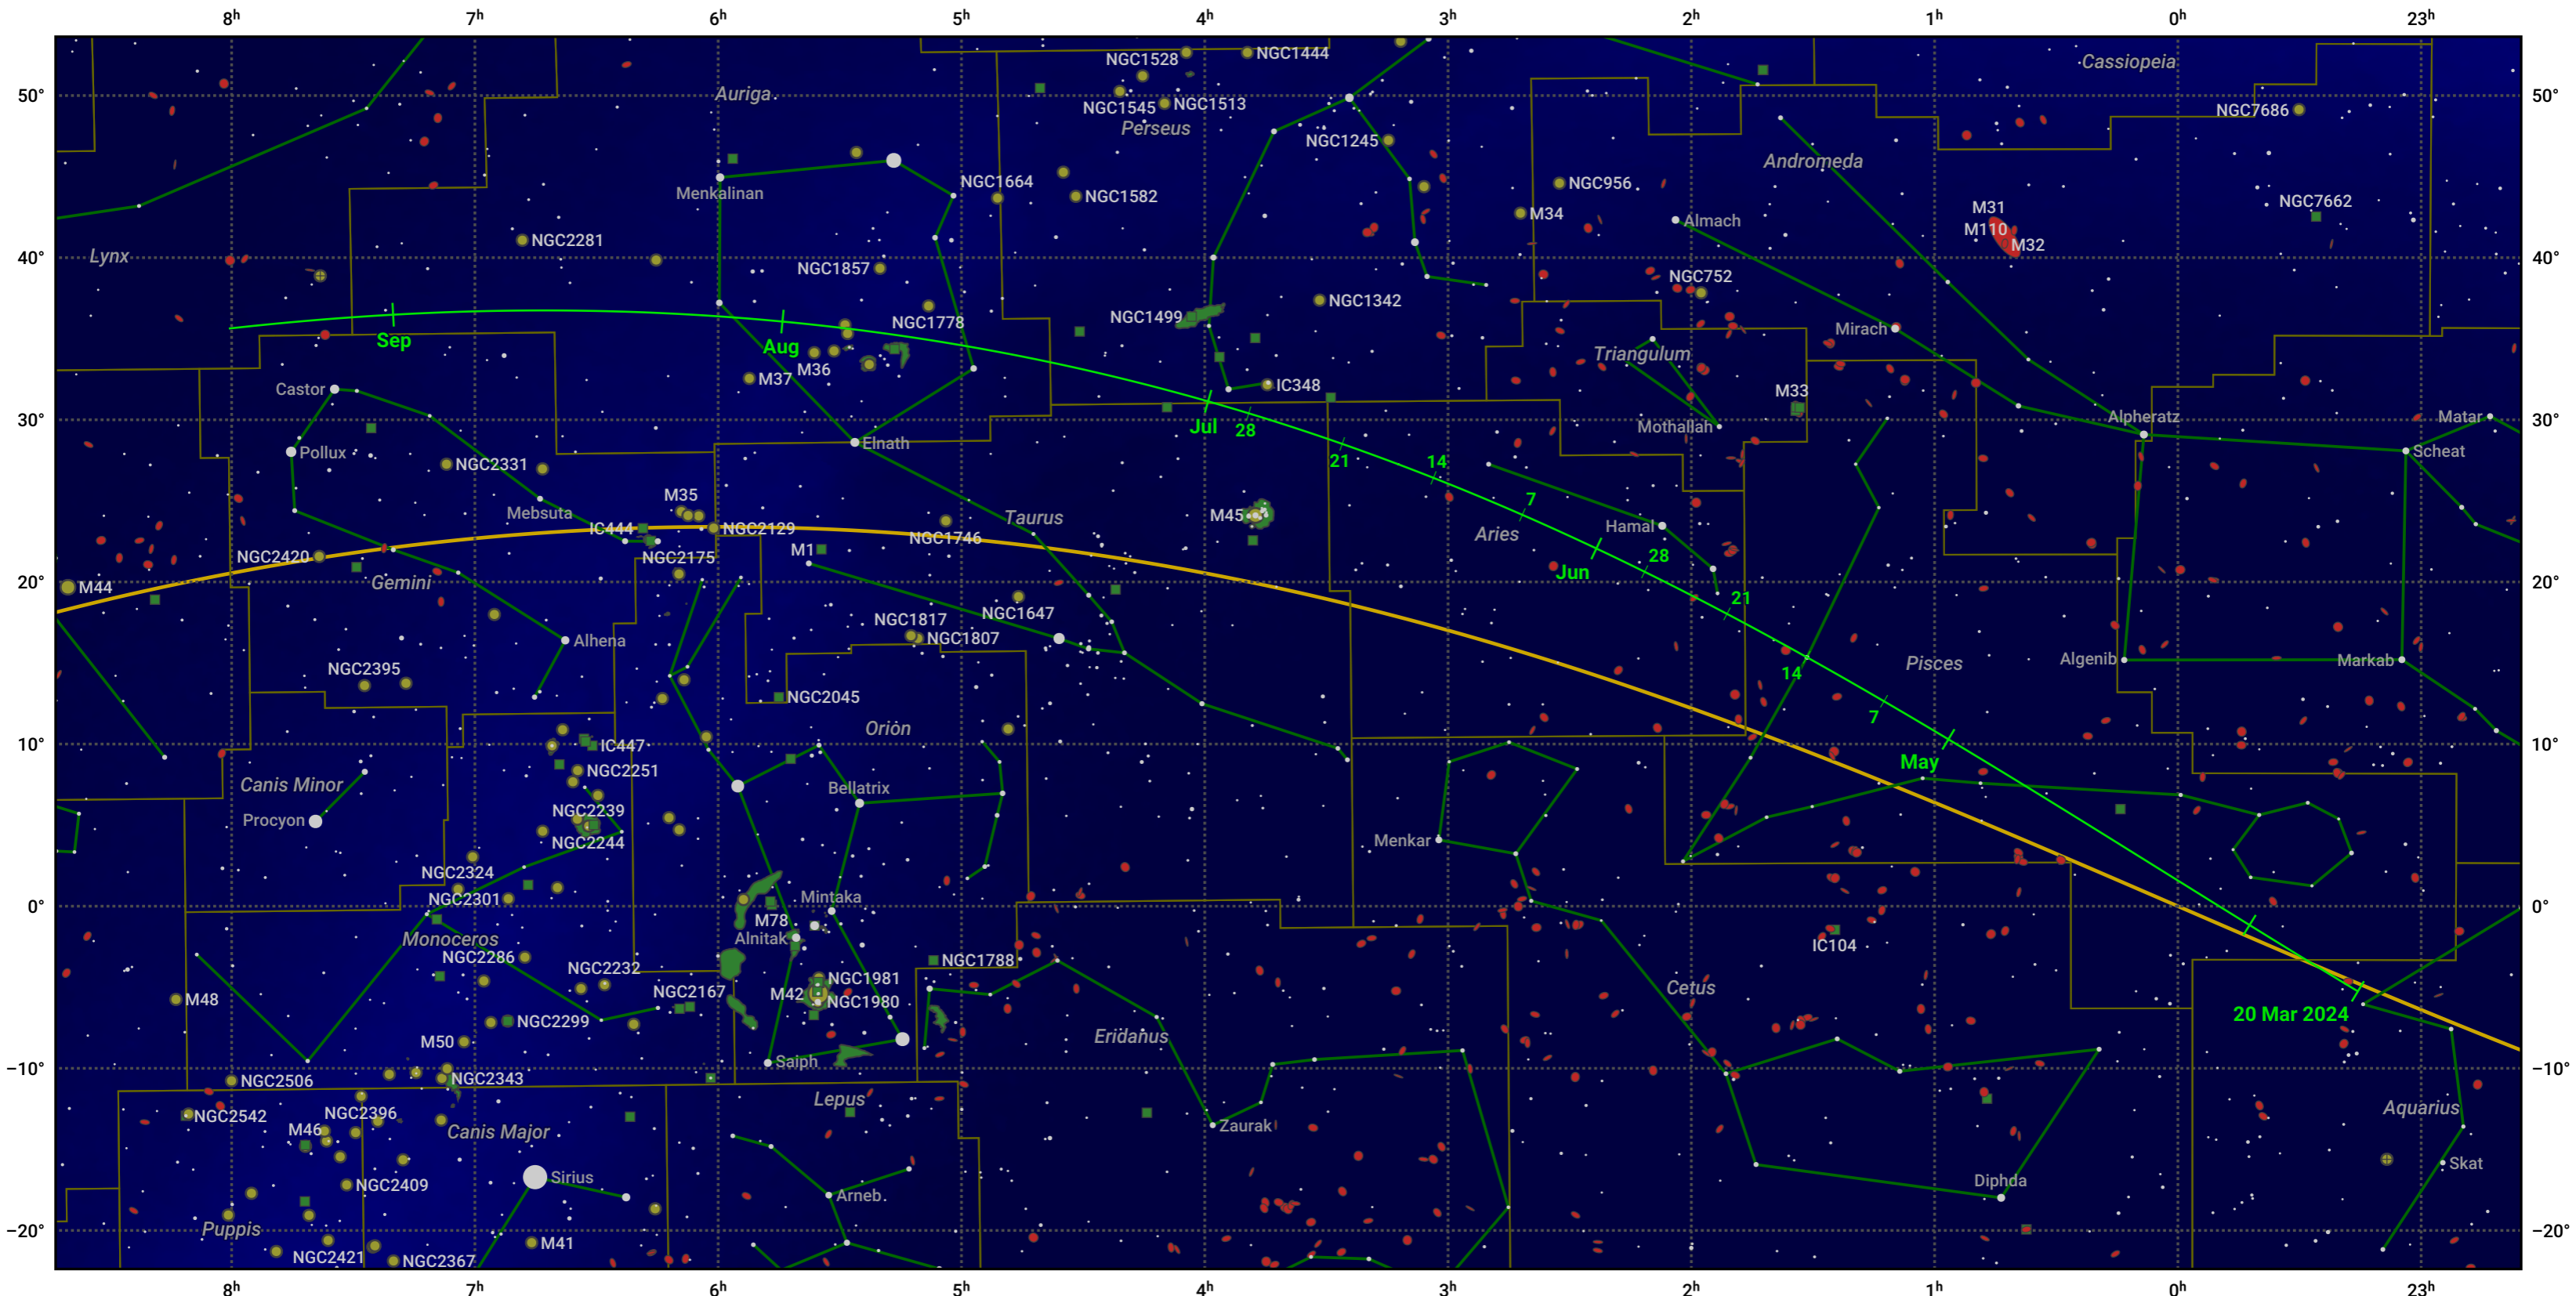

The path of 154P/Brewington starting on 20 Mar 2024

© Dominic Ford 2011–2024. Date markers placed at midnight UTC. Downloaded from <https://in-the-sky.org>

Magnitude scale: ● -6.0 ● -5.0 ● -4.0 ● -3.0 ● -2.0 ● -1.0 ● 0.0 ● -1.0 ● -2.0

— Ecliptic Plane

● Galaxy ■ Bright nebula ● Open cluster ● Globular cluster

| Date | Mag |
|------------|------|
| 2024 May 1 | 11.8 |
| 2024 May 6 | 11.8 |
| 2024 Jul 1 | 11.4 |
| 2024 Sep 1 | 12.2 |