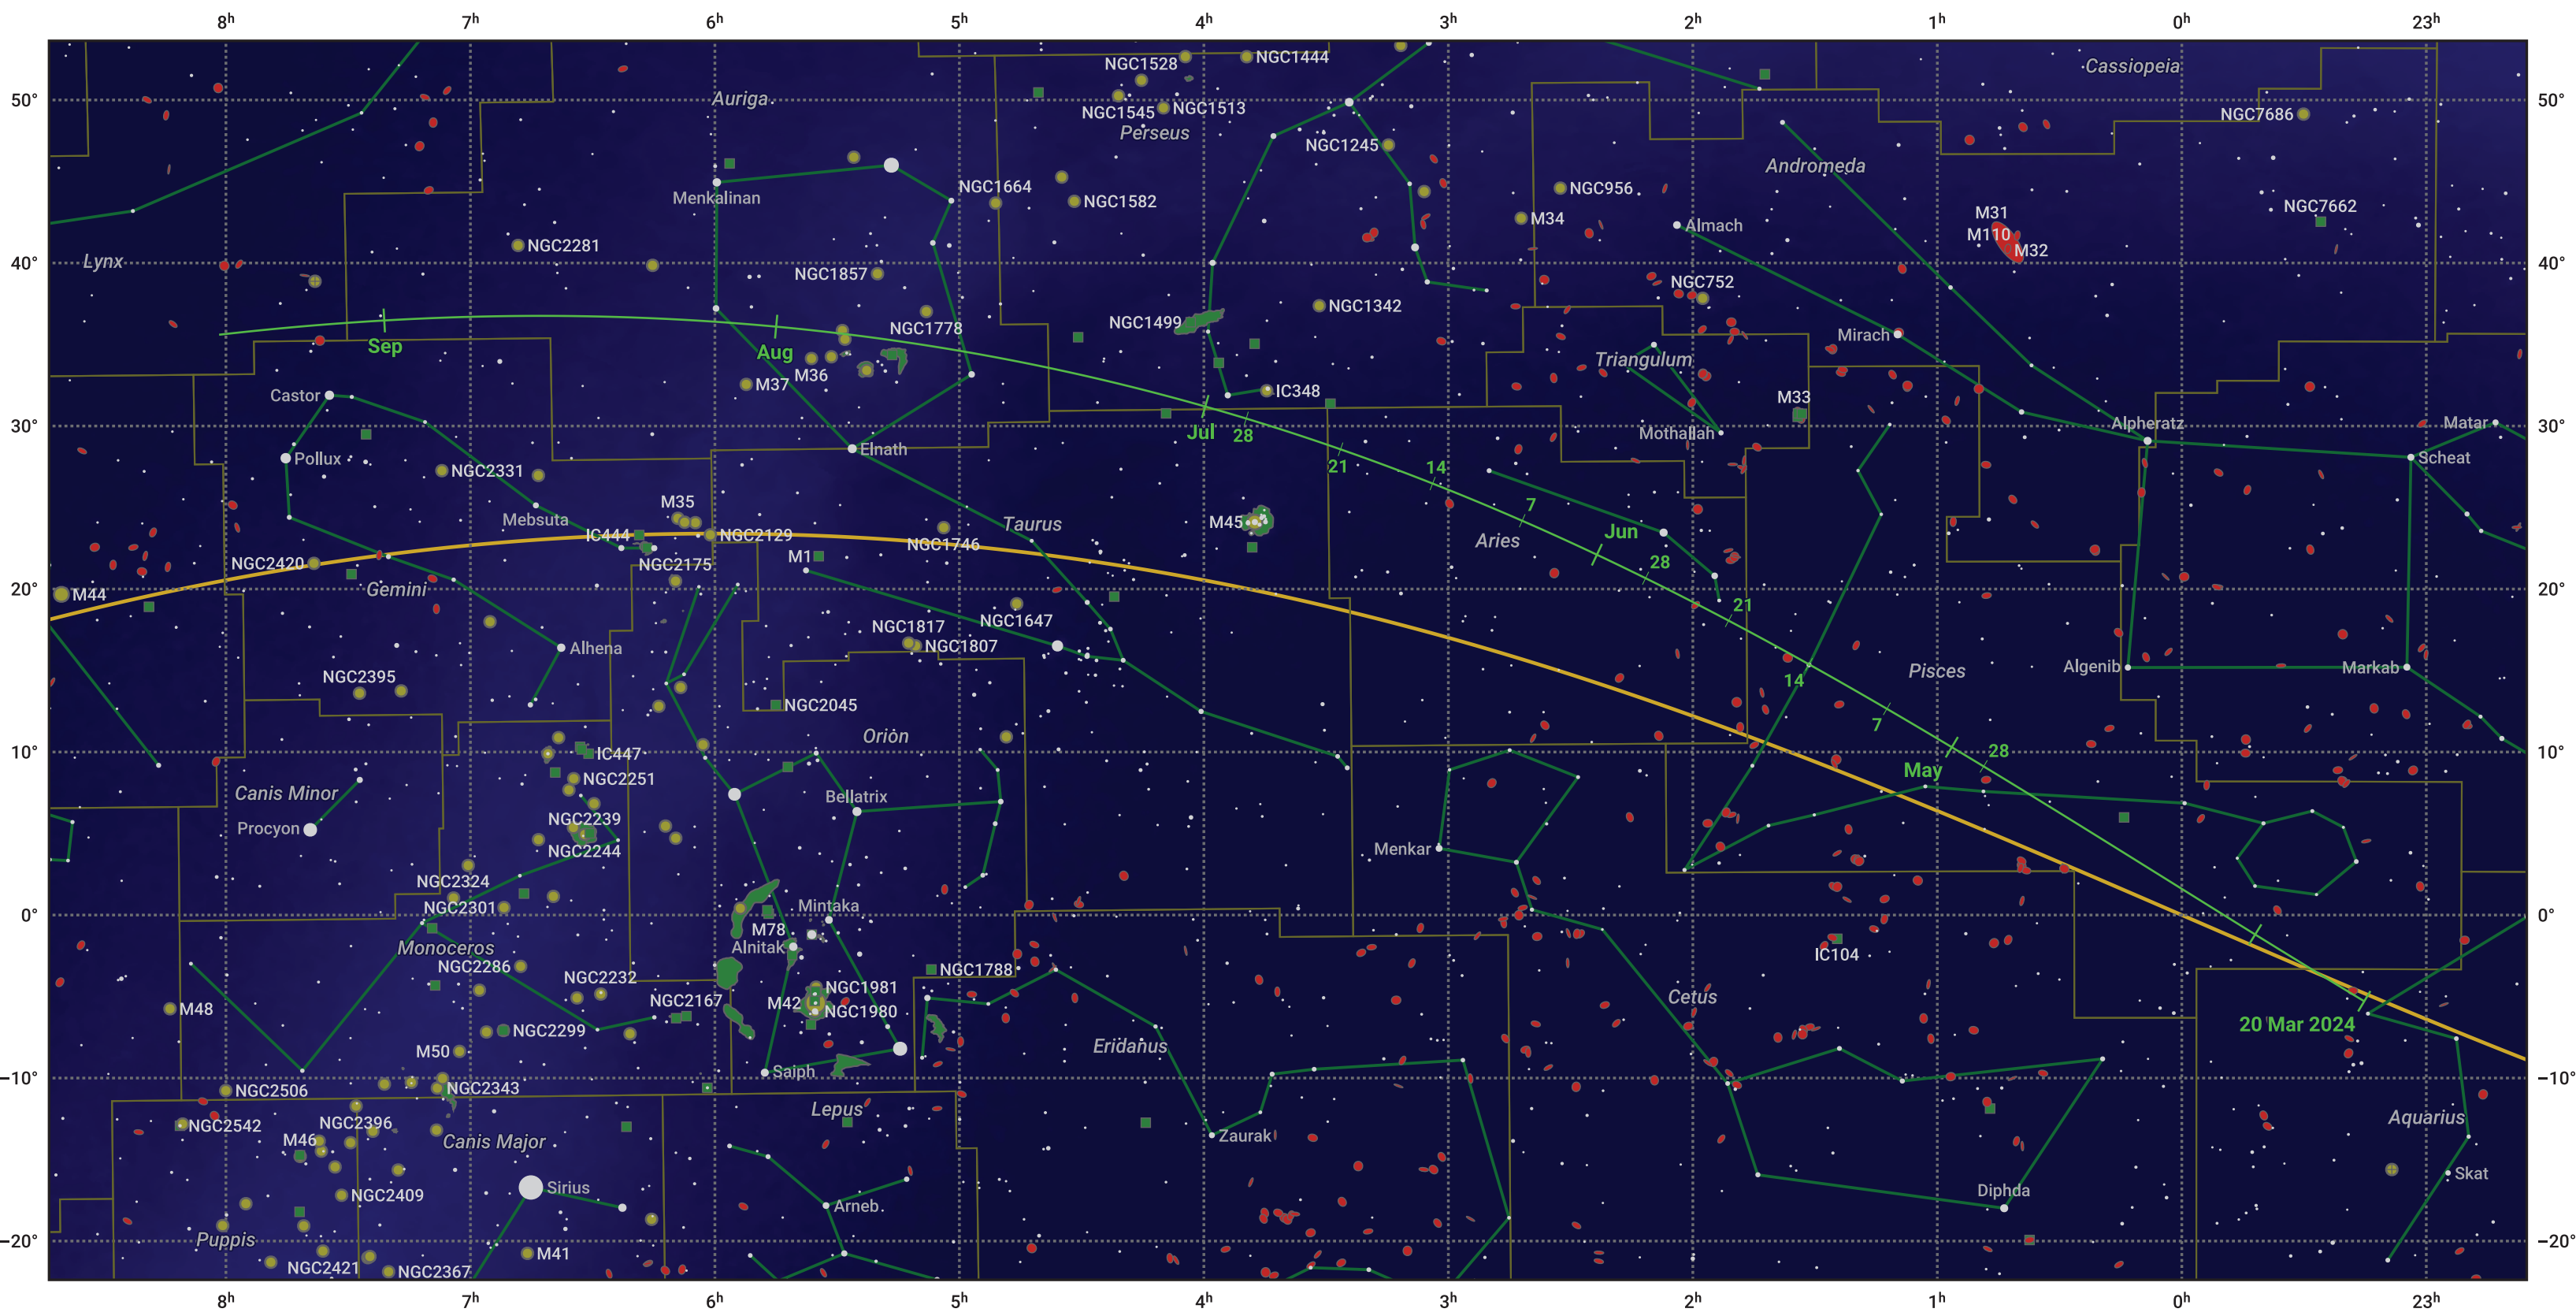

The path of 154P/Brewington starting on 20 Mar 2024

© Dominic Ford 2011–2024. Date markers placed at midnight UTC. Downloaded from <https://in-the-sky.org>

Magnitude scale: -6.0 -5.0 -4.0 -3.0 -2.0 -1.0 -2.0

— Ecliptic Plane

- Galaxy
- Bright nebula
- Open cluster
- ⊕ Globular cluster

Date	Mag
2024 May 1	11.8
2024 May 5	11.7
2024 Jul 1	11.3
2024 Sep 1	12.1