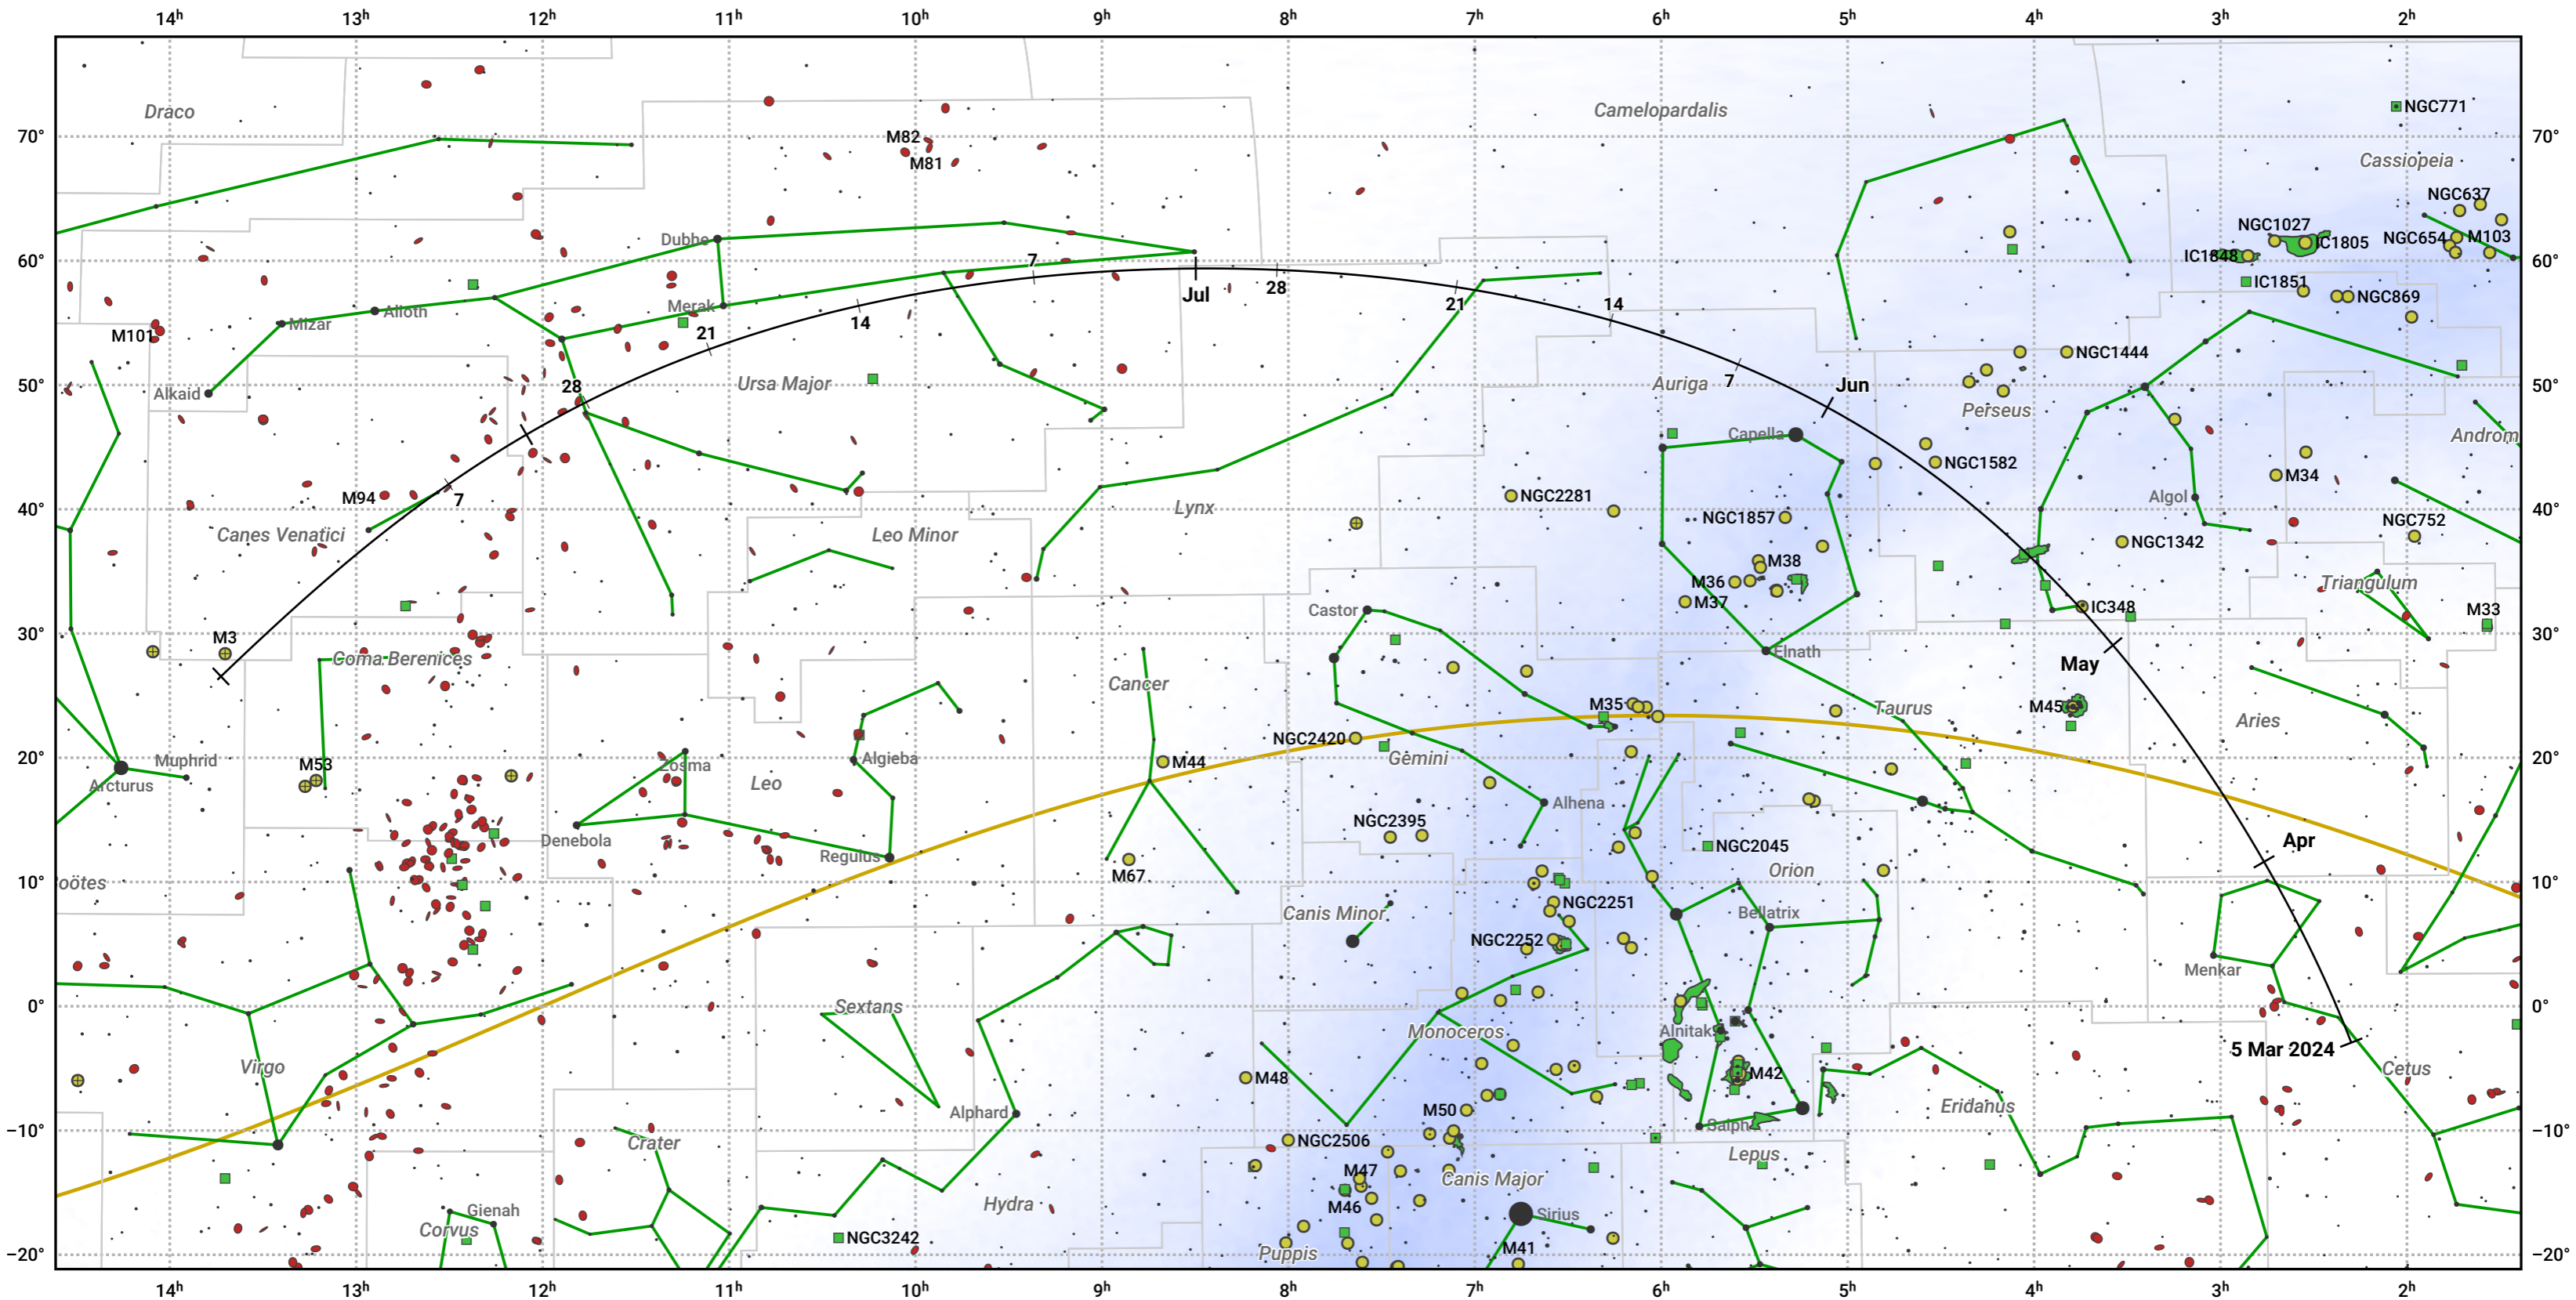

# The path of C/2023 V4 (Camarasa-Duszanowicz) starting on 5 Mar 2024

© Dominic Ford 2011–2024. Date markers placed at midnight UTC. Downloaded from <https://in-the-sky.org>

Magnitude scale: 6.0 5.0 4.0 3.0 2.0 1.0 0.0 -1.0 -2.0

— Ecliptic Plane

Galaxy    Bright nebula    Open cluster    Globular cluster

Date	Mag
2024 Mar 22	14.0
2024 Apr 7	13.0
2024 Apr 24	11.9
2024 May 1	11.5
2024 May 15	10.9
2024 Jul 1	11.2
2024 Jul 14	11.9
2024 Aug 12	14.0
2024 Aug 26	15.0
2024 Sep 1	15.5