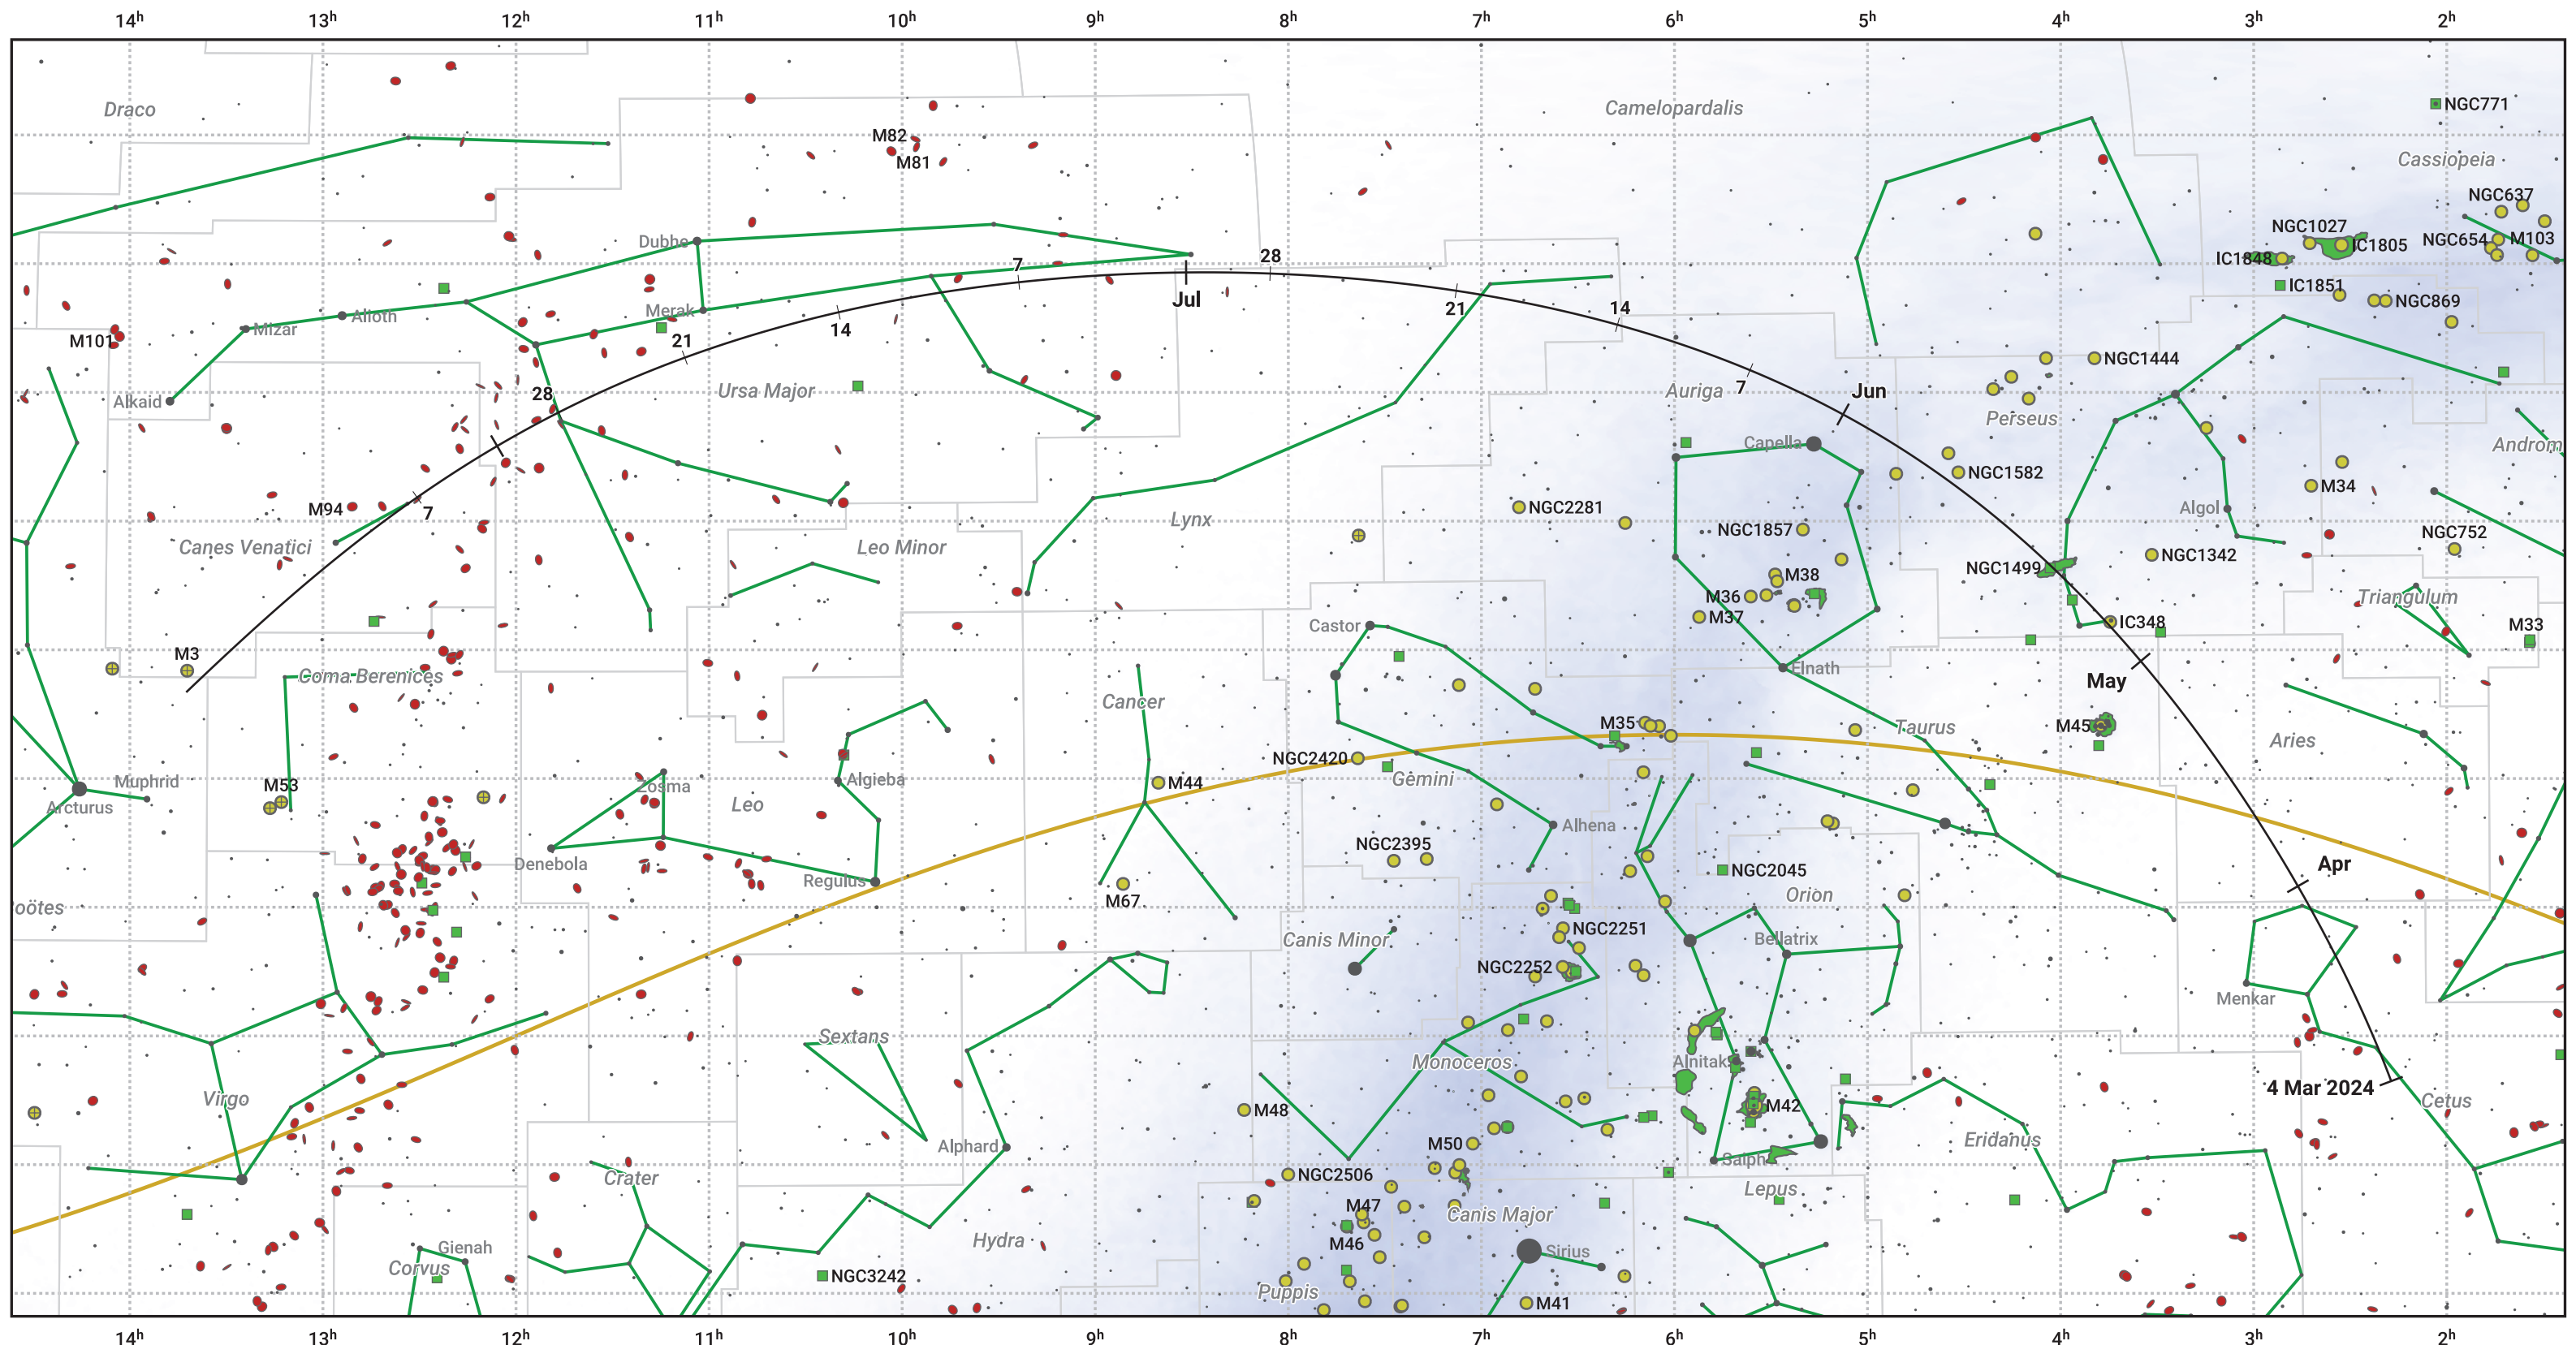

The path of C/2023 V4 (Camarasa-Duszanowicz) starting on 4 Mar 2024

© Dominic Ford 2011–2024. Date markers placed at midnight UTC. Downloaded from <https://in-the-sky.org>

Magnitude scale: 6.0 5.0 4.0 3.0 2.0 1.0 0.0 -1.0 -2.0

— Ecliptic Plane

Galaxy Bright nebula Open cluster Globular cluster

Date	Mag
2024 Mar 22	13.9
2024 Apr 7	12.9
2024 Apr 24	11.9
2024 May 1	11.5
2024 May 15	10.8
2024 Jul 1	11.2
2024 Jul 13	11.9
2024 Jul 28	12.9
2024 Aug 11	13.9
2024 Aug 25	15.0