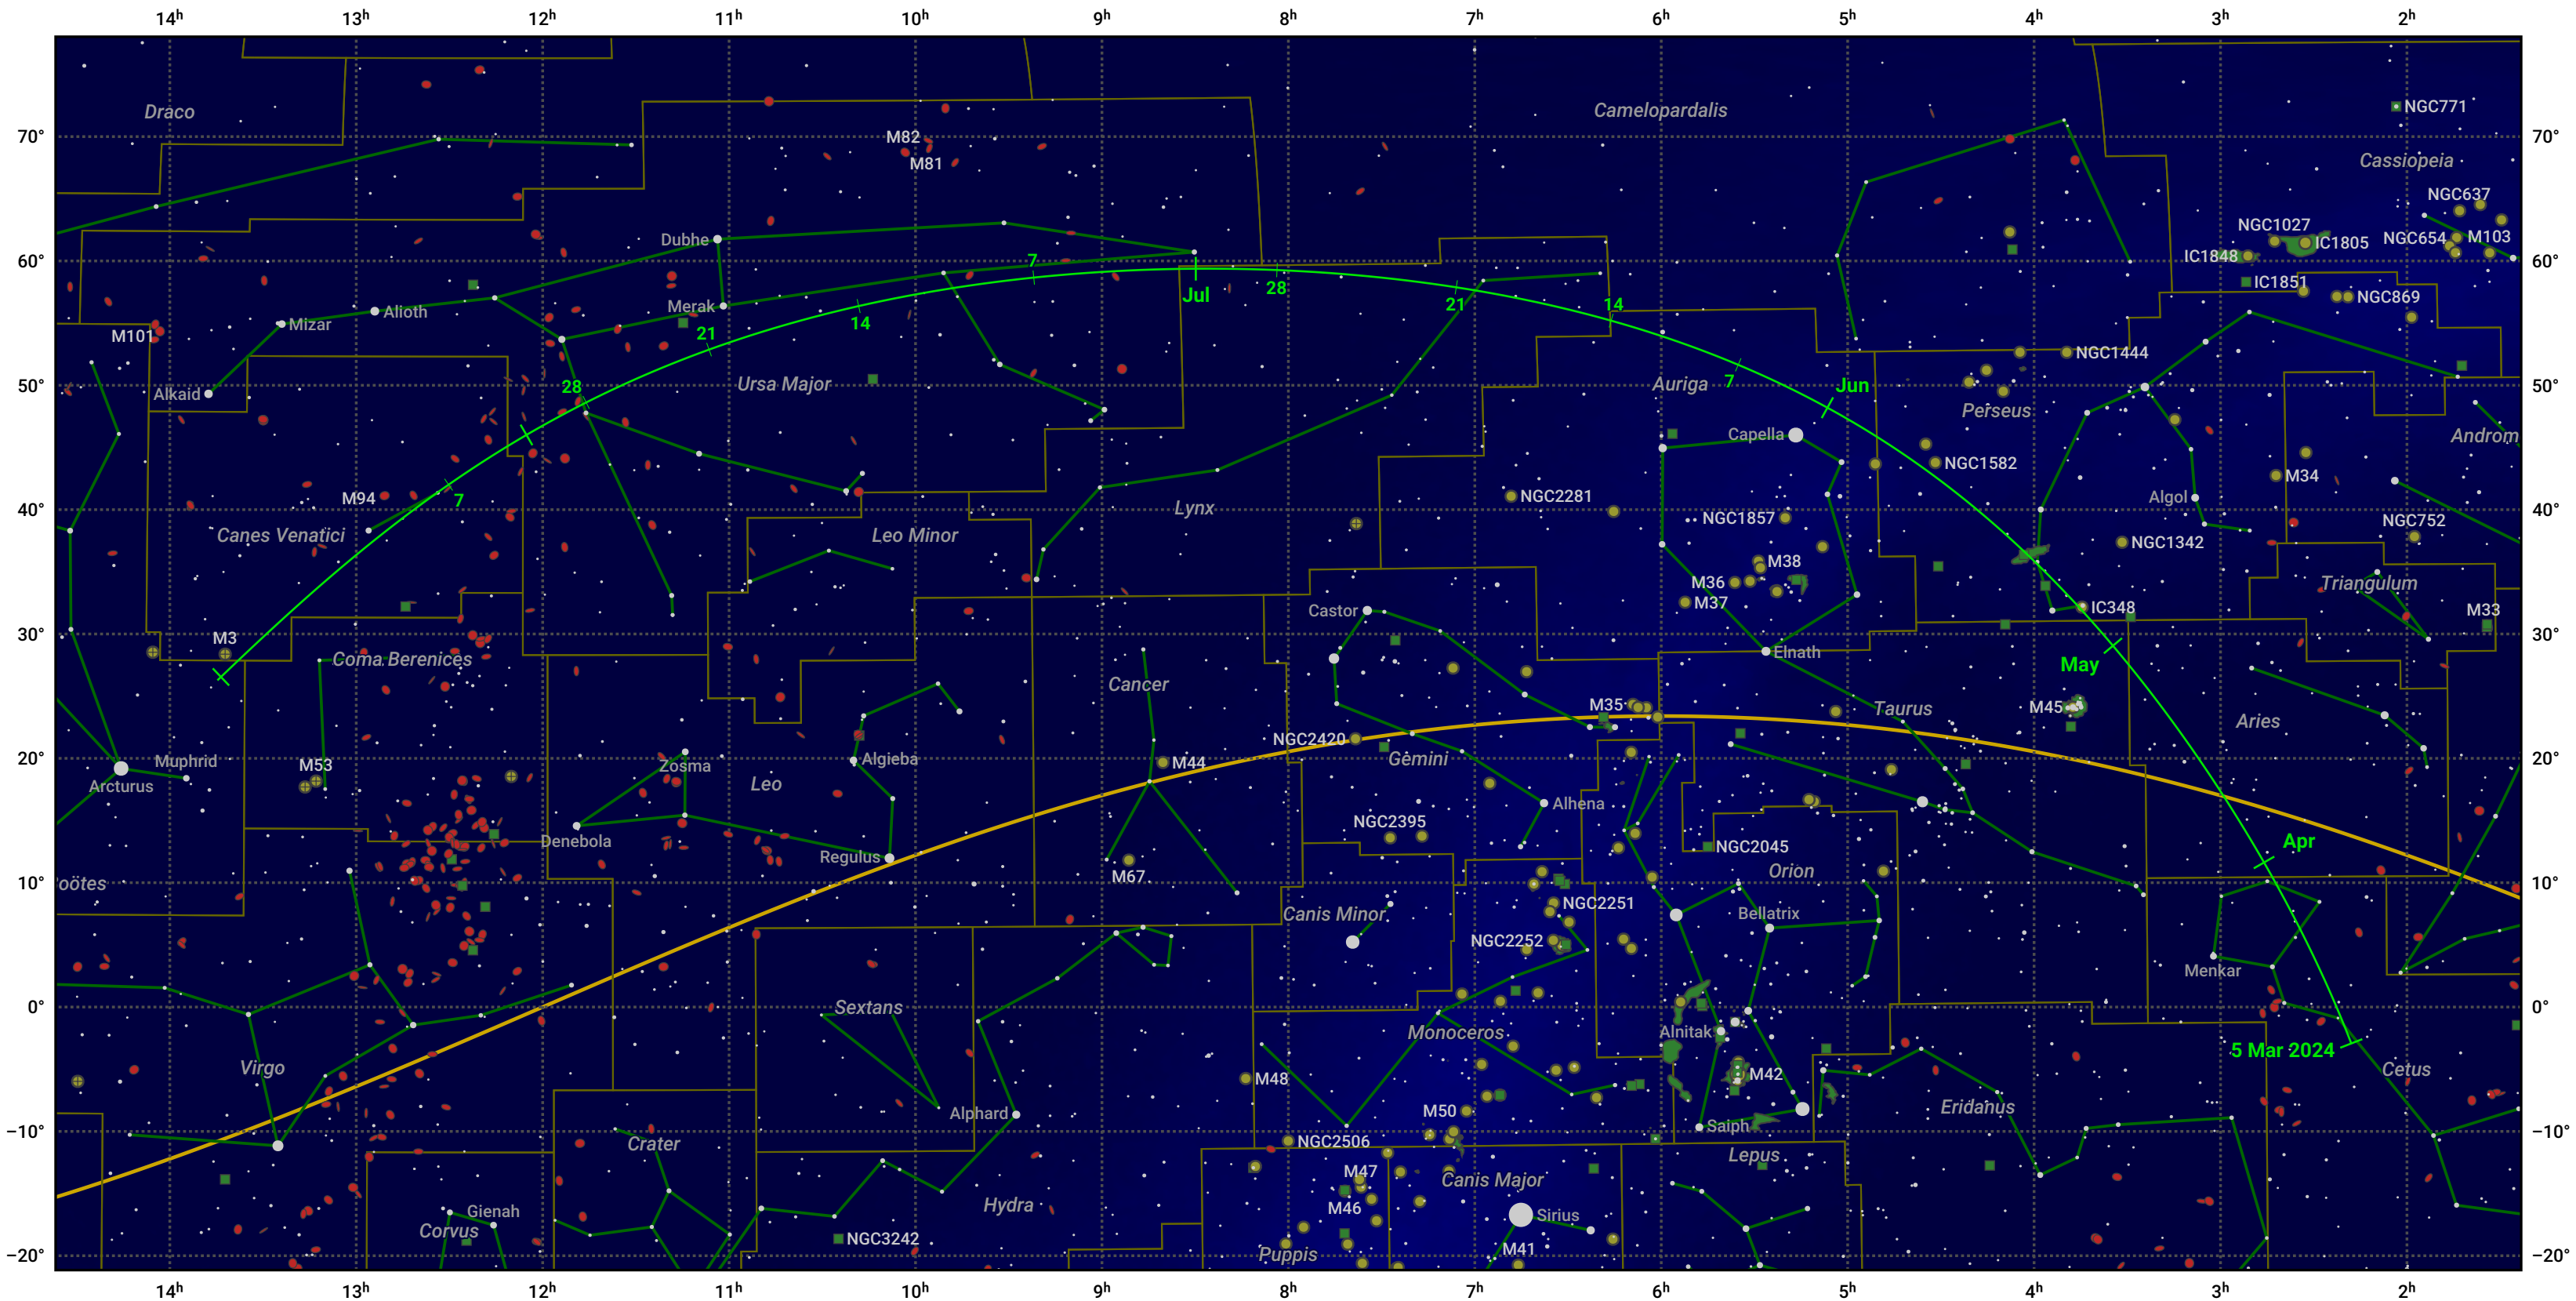

# The path of C/2023 V4 (Camarasa-Duszanowicz) starting on 5 Mar 2024

© Dominic Ford 2011–2024. Date markers placed at midnight UTC. Downloaded from <https://in-the-sky.org>

Magnitude scale: 6.0 5.0 4.0 3.0 2.0 1.0 0.0 -1.0 -2.0

— Ecliptic Plane

Galaxy Bright nebula Open cluster Globular cluster

Date	Mag
2024 Mar 22	14.0
2024 Apr 7	13.0
2024 Apr 24	11.9
2024 May 1	11.5
2024 May 15	10.9
2024 Jul 1	11.2
2024 Jul 14	11.9
2024 Jul 29	12.9
2024 Aug 12	14.0
2024 Aug 26	15.0
2024 Sep 1	15.5