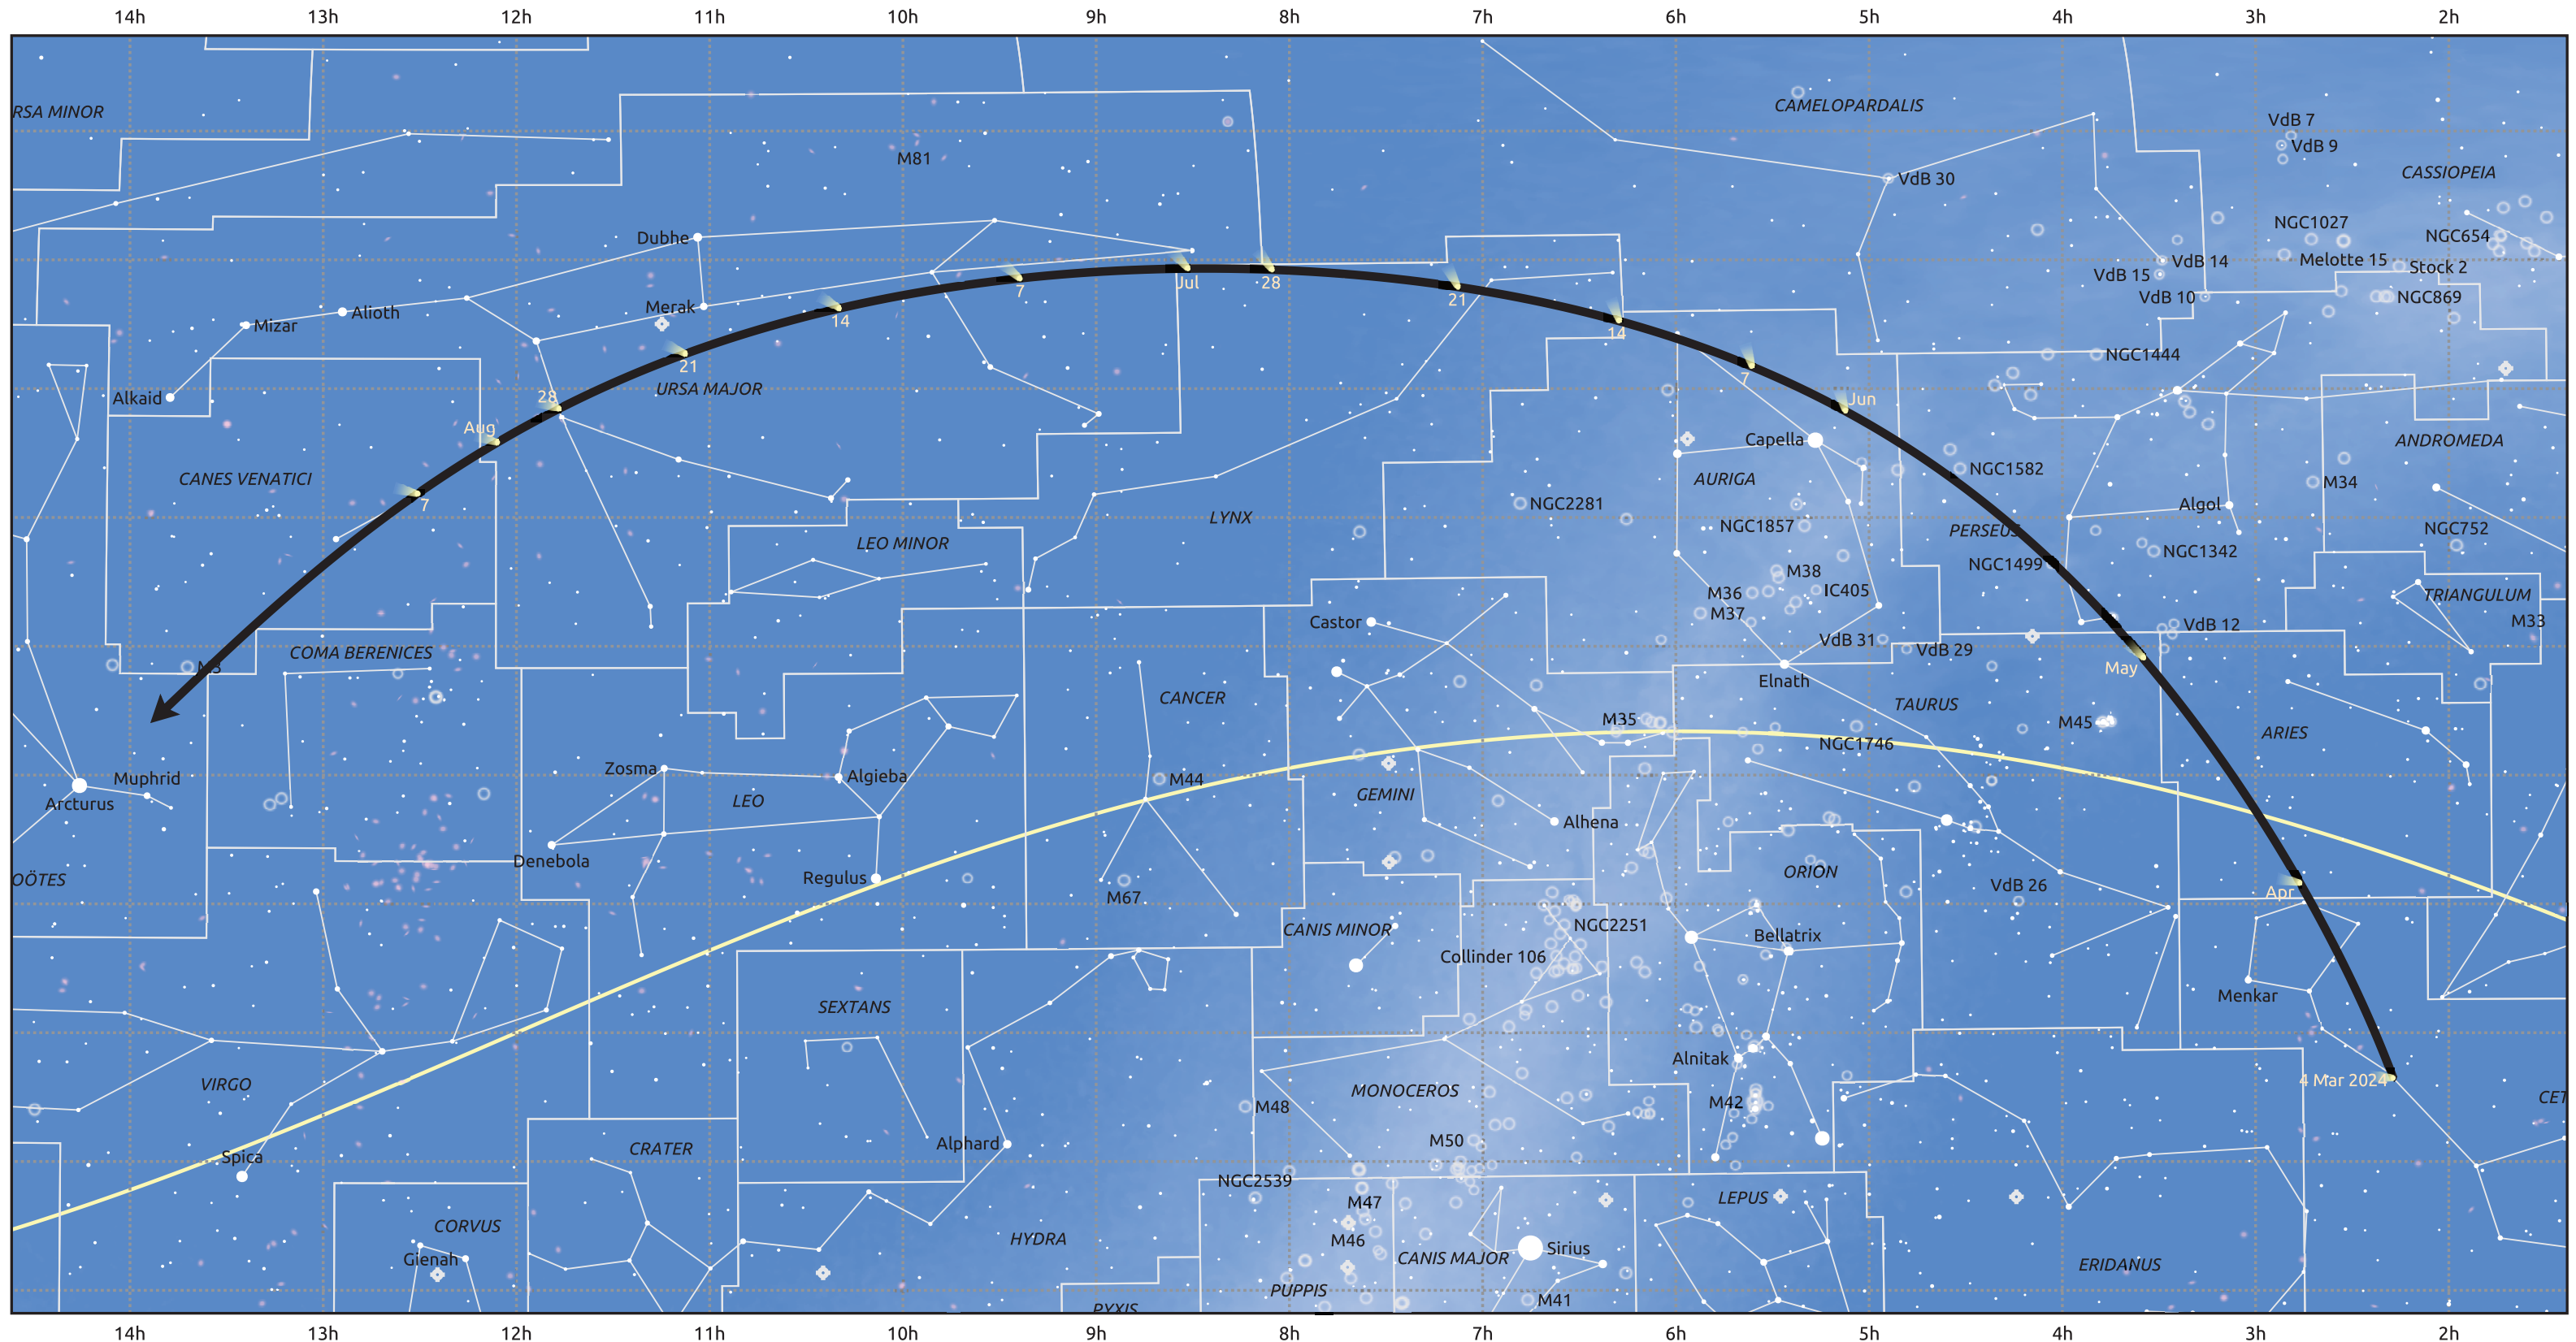

The path of C/2023 V4 (Camarasa-Duszanowicz) starting on 4 Mar 2024

© Dominic Ford 2011–2025. Date markers placed at midnight UTC. Downloaded from <https://in-the-sky.org>

Magnitude scale: ● 6.0 ● 5.0 ● 4.0 ● 3.0 ● 2.0 ● 1.0 ● 0.0 ● -1.0 ● -2.0

— Ecliptic Plane

Galaxy Bright nebula Open cluster Globular cluster Planetary nebula

Date	Mag
2024 Mar 22	13.9
2024 Apr 7	12.9
2024 Apr 24	11.9
2024 May 1	11.5
2024 May 15	10.8
2024 Jul 1	11.2
2024 Jul 13	11.9
2024 Jul 28	12.9
2024 Aug 11	13.9
2024 Aug 25	15.0