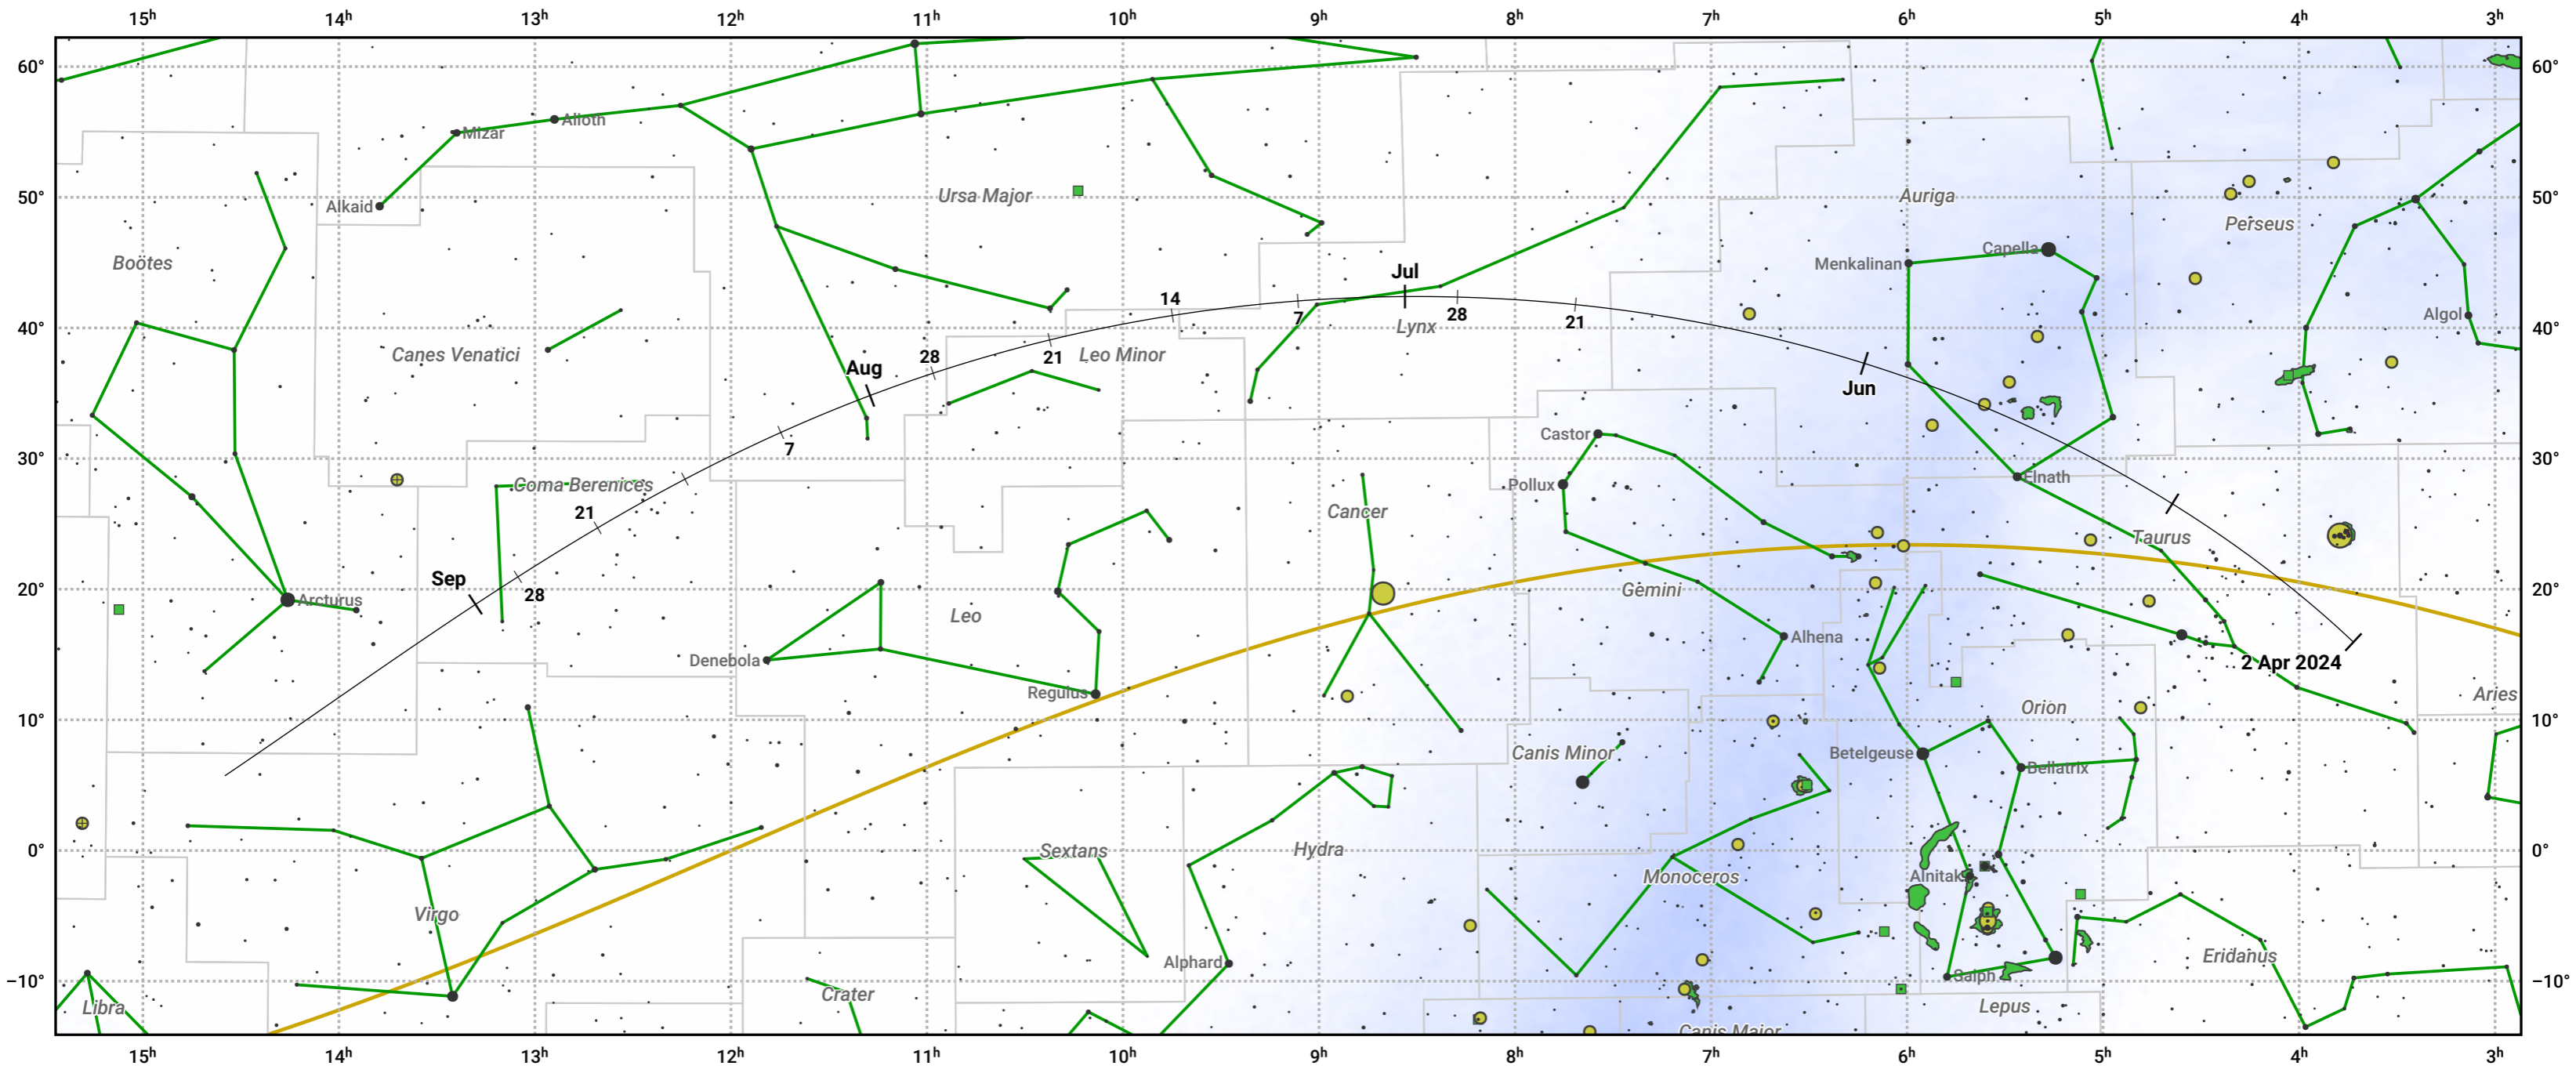

# The path of 13P/Olbers starting on 2 Apr 2024

© Dominic Ford 2011–2024. Date markers placed at midnight UTC. Downloaded from <https://in-the-sky.org>

Magnitude scale: ● 6.0 ● 5.0 ● 4.0 ● 3.0 ● 2.0 ● 1.0 ● 0.0

— Ecliptic Plane

● Galaxy ■ Bright nebula ● Open cluster ⊕ Globular cluster

Date	Mag
2024 Apr 14	8.2
2024 Apr 25	7.2
2024 May 1	6.6
2024 May 6	6.1
2024 May 17	5.1
2024 May 30	4.1
2024 Jun 17	3.0
2024 Jul 1	2.7
2024 Aug 3	4.1
2024 Aug 15	5.1
2024 Aug 26	6.1
2024 Sep 1	6.8
2024 Sep 5	7.2
2024 Sep 15	8.2
2024 Sep 25	9.2