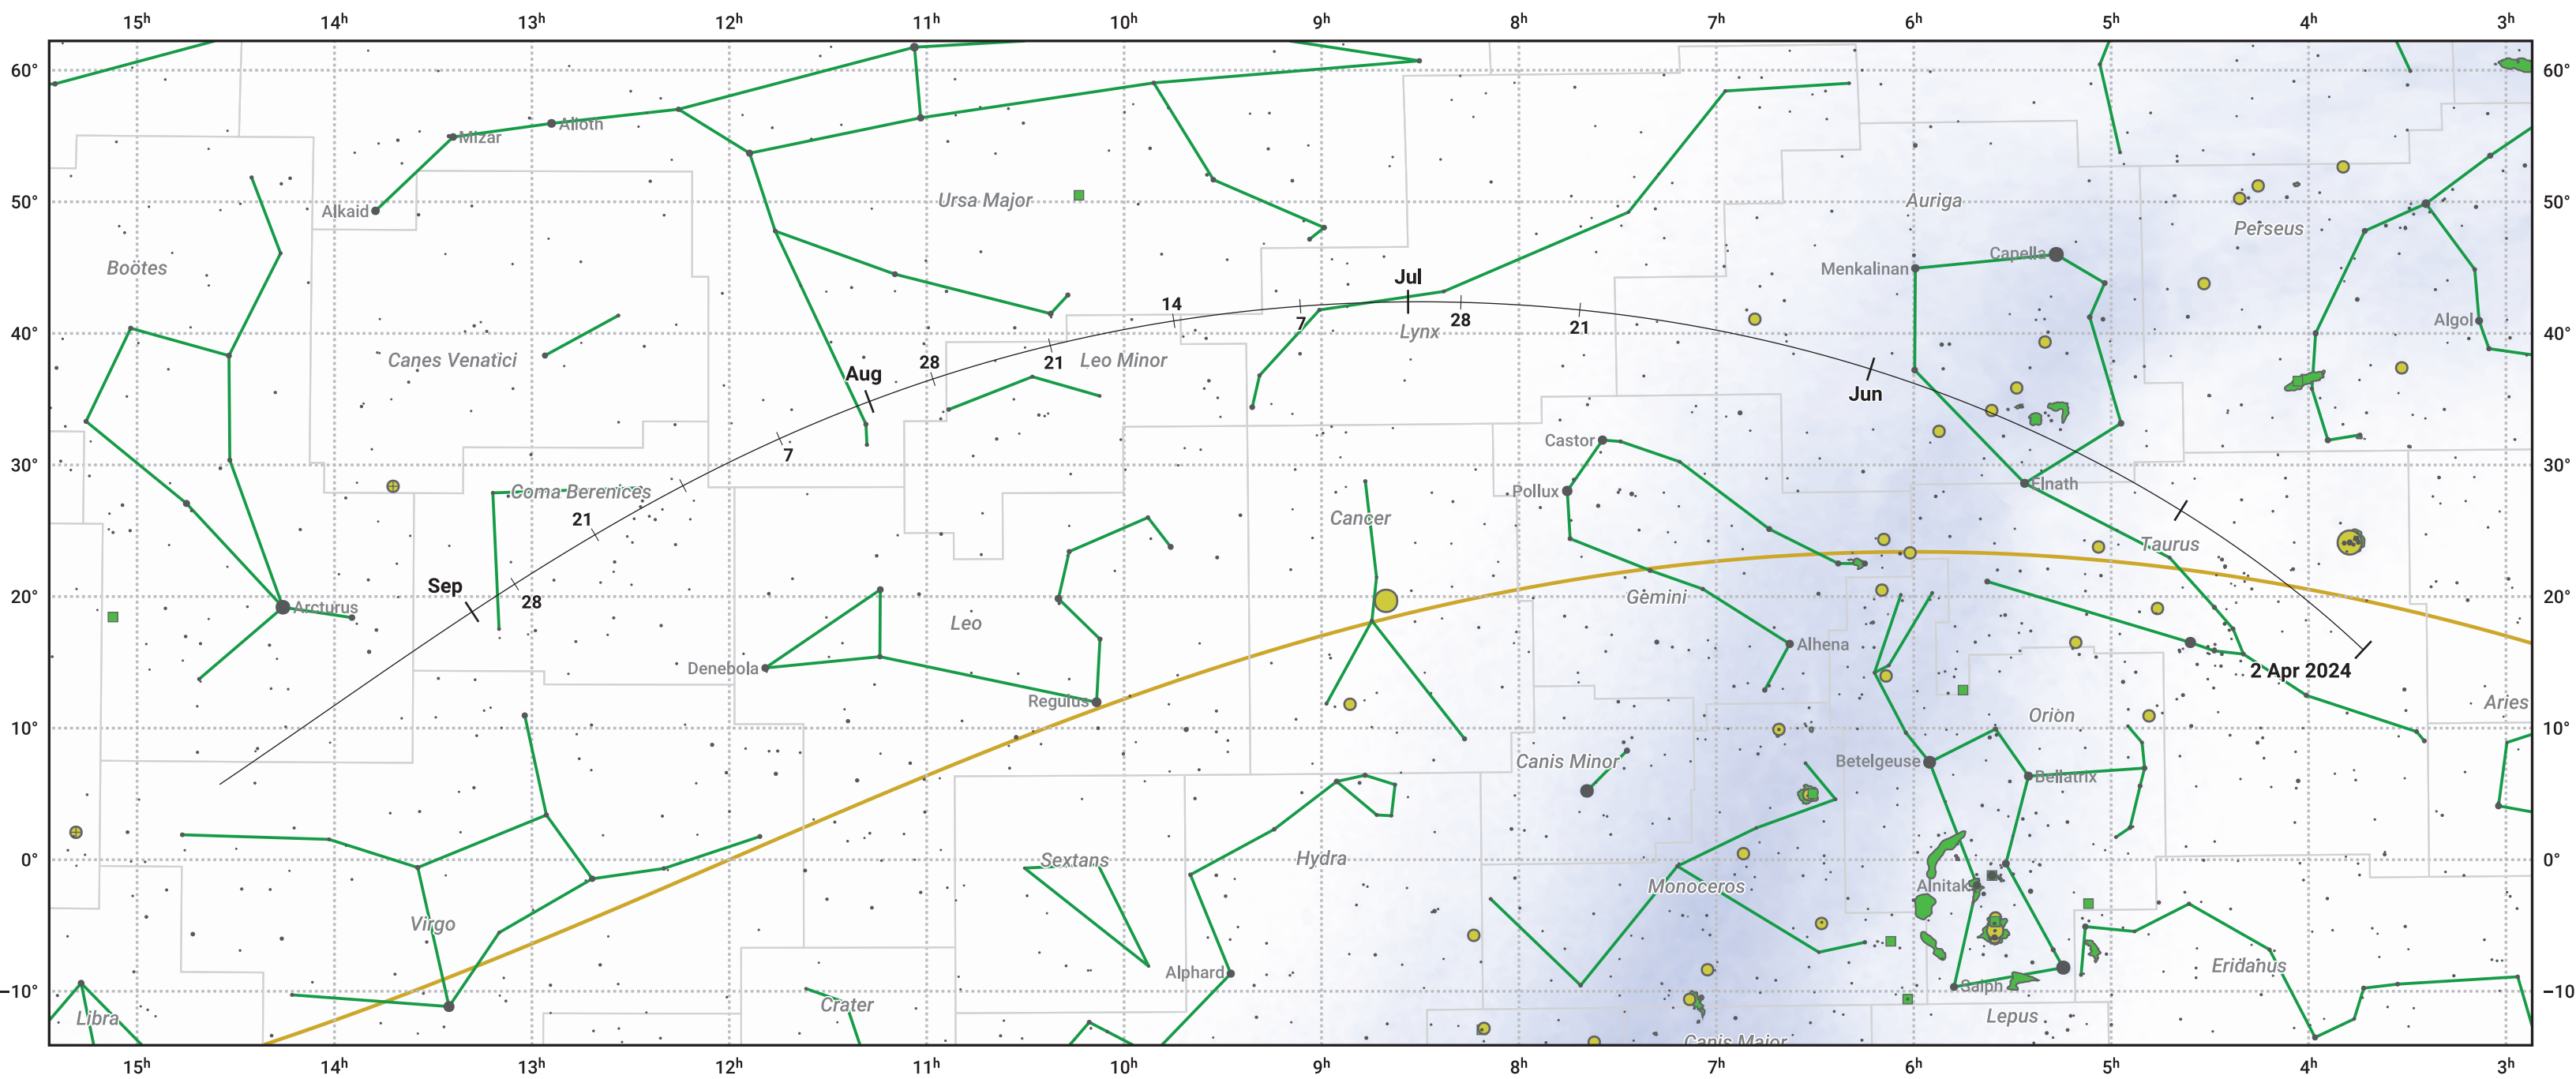

The path of 13P/Olbers starting on 2 Apr 2024

© Dominic Ford 2011–2024. Date markers placed at midnight UTC. Downloaded from <https://in-the-sky.org>

Magnitude scale: 6.0 5.0 4.0 3.0 2.0 1.0 0.0

— Ecliptic Plane

Galaxy Bright nebula Open cluster Globular cluster

Date	Mag
2024 Apr 14	8.2
2024 Apr 25	7.2
2024 May 1	6.6
2024 May 6	6.1
2024 May 17	5.1
2024 May 30	4.1
2024 Jun 17	3.0
2024 Jul 1	2.7
2024 Aug 3	4.1
2024 Aug 15	5.1
2024 Aug 26	6.1
2024 Sep 1	6.8
2024 Sep 5	7.2
2024 Sep 15	8.2
2024 Sep 25	9.2